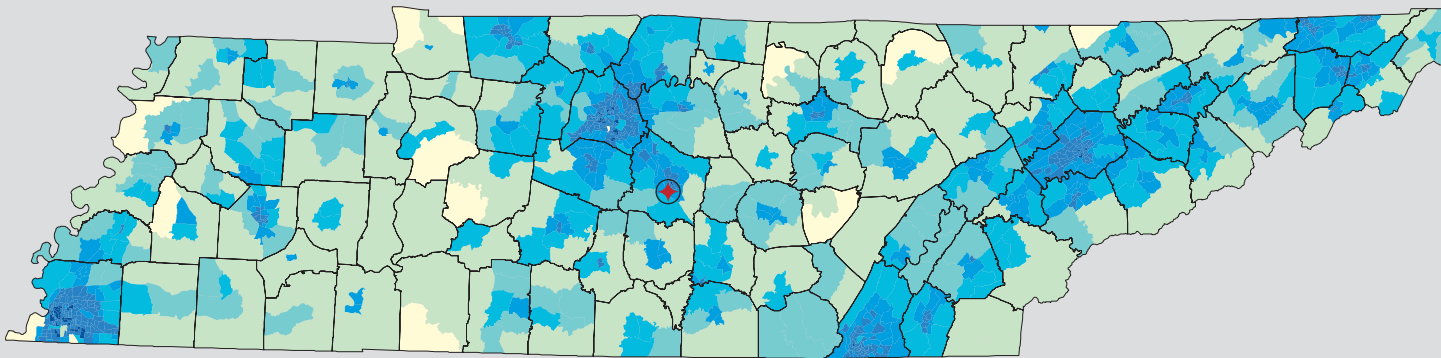

Census 2000: Tennessee Profile

Population Density by Census Tract

State Race* Breakdown

Hispanic or Latino (of any race) makes up **2.2%** of the state population.

Population by Sex and Age

Housing Tenure

Population Per Square Mile by Census Tract