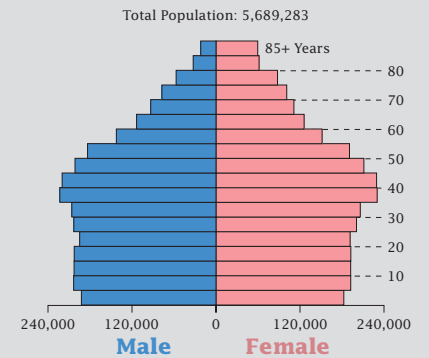

Census 2000: Tennessee Profile

Population Density by Census Tract

State Race* Breakdown

Hispanic or Latino (of any race) makes up **2.2%** of the state population.

Population by Sex and Age

Housing Tenure

Population Per Square Mile by Census Tract

U.S. CENSUS BUREAU

Helping You Make Informed Decisions • 1902-2002