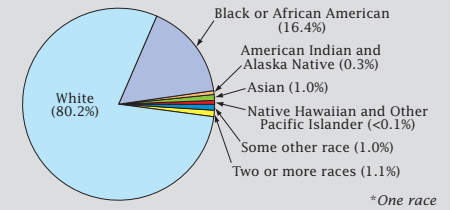

Census 2000: Tennessee Profile

Population Density by Census Tract

State Race* Breakdown

Hispanic or Latino (of any race) makes up **2.2%** of the state population.

Population by Sex and Age

Housing Tenure

Population Per Square Mile by Census Tract