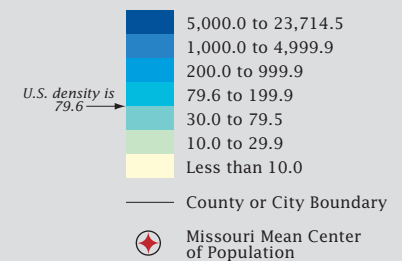

Population Per Square Mile by Census Tract

U.S. CENSUS BUREAU

Helping You Make Informed Decisions • 1902-2002