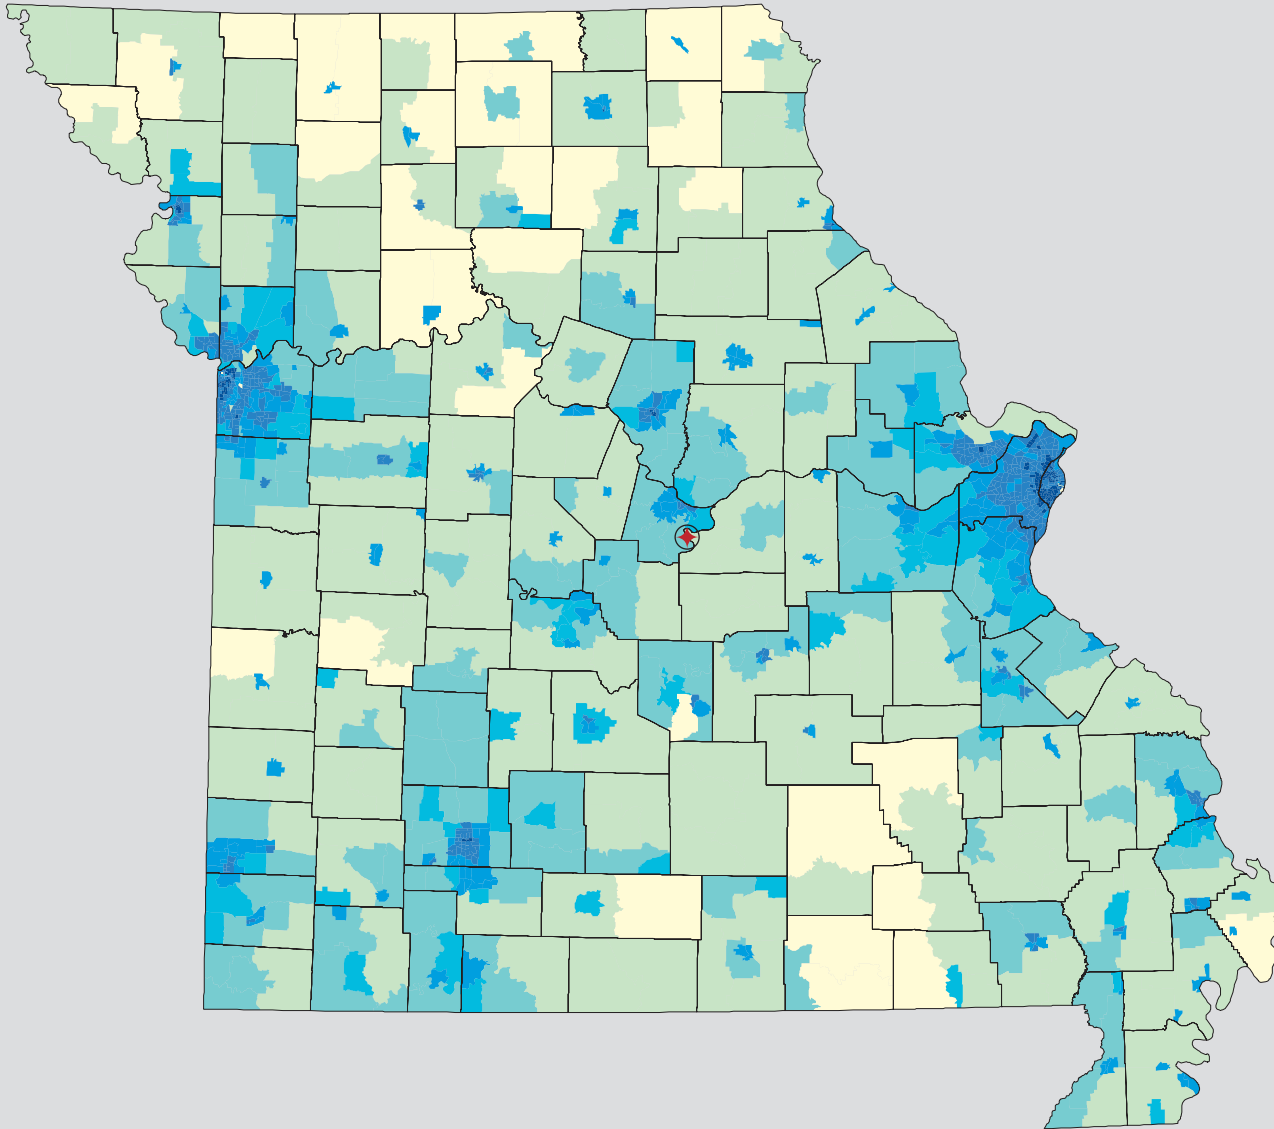

# Census 2000: Missouri Profile

## Population Density by Census Tract

## State Race\* Breakdown

Hispanic or Latino (of any race) makes up **2.1%** of the state population.

## Population by Sex and Age