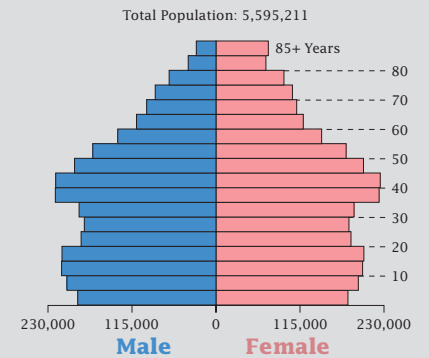

# Census 2000: Missouri Profile

## Population Density by Census Tract

## State Race\* Breakdown

Hispanic or Latino (of any race) makes up **2.1%** of the state population.

## Population by Sex and Age