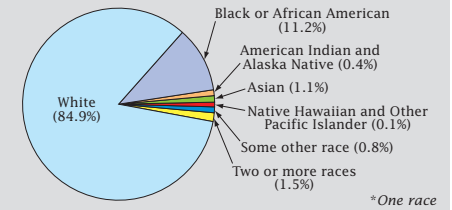

# Census 2000: Missouri Profile

## Population Density by Census Tract

## State Race\* Breakdown

Hispanic or Latino (of any race) makes up **2.1%** of the state population.