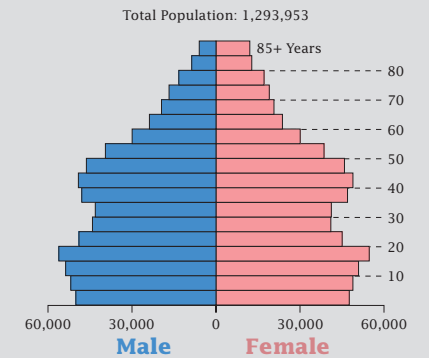

Census 2000: Idaho Profile

Population Density by Census Tract

State Race* Breakdown

Hispanic or Latino (of any race) makes up **7.9%** of the state population.

Population by Sex and Age

Housing Tenure

Population Per Square Mile by Census Tract

U.S. CENSUS BUREAU

Helping You Make Informed Decisions • 1902-2002