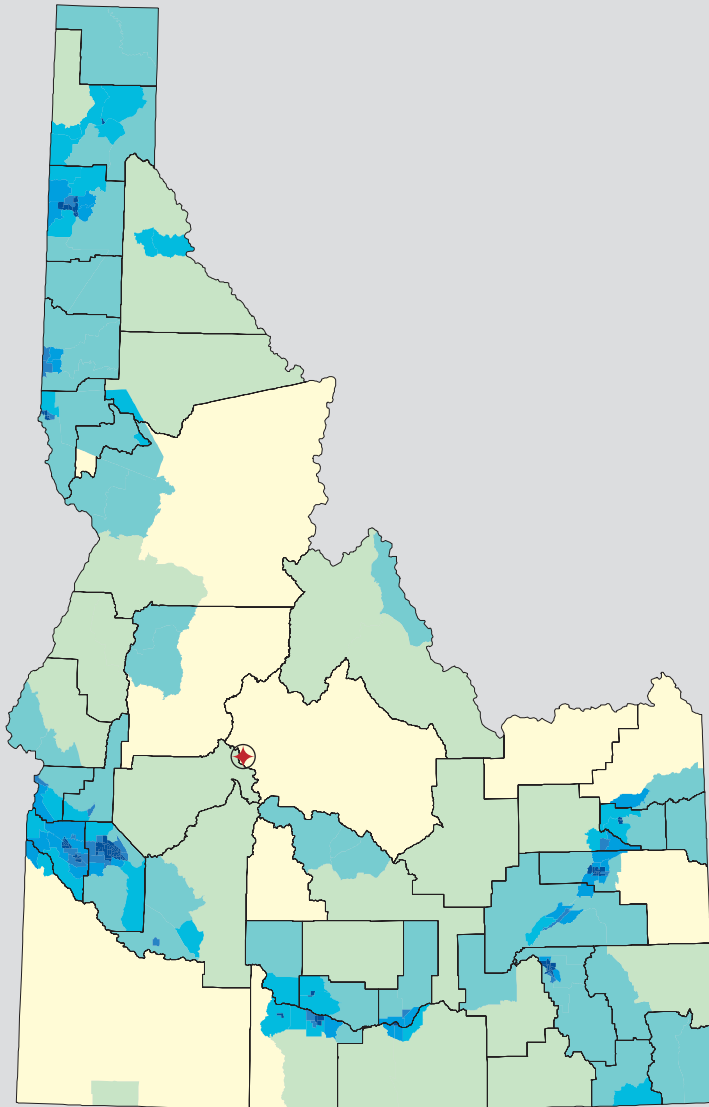

Census 2000: Idaho Profile

Population Density by Census Tract

State Race* Breakdown

Hispanic or Latino (of any race) makes up **7.9%** of the state population.

Population by Sex and Age

Housing Tenure

Population Per Square Mile by Census Tract

U.S. CENSUS BUREAU

Helping You Make Informed Decisions • 1902-2002