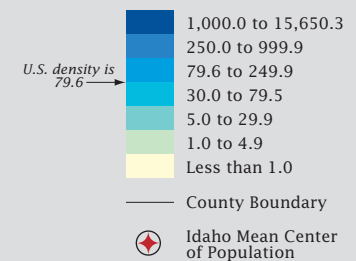

Census 2000: Idaho Profile

Population Density by Census Tract

State Race* Breakdown

Hispanic or Latino (of any race) makes up **7.9%** of the state population.

Population by Sex and Age

Housing Tenure

Population Per Square Mile by Census Tract