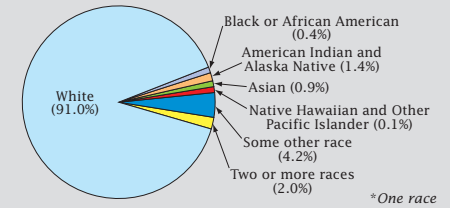

Census 2000: Idaho Profile

Population Density by Census Tract

State Race* Breakdown

Hispanic or Latino (of any race) makes up **7.9%** of the state population.

Population by Sex and Age

Housing Tenure

Population Per Square Mile by Census Tract