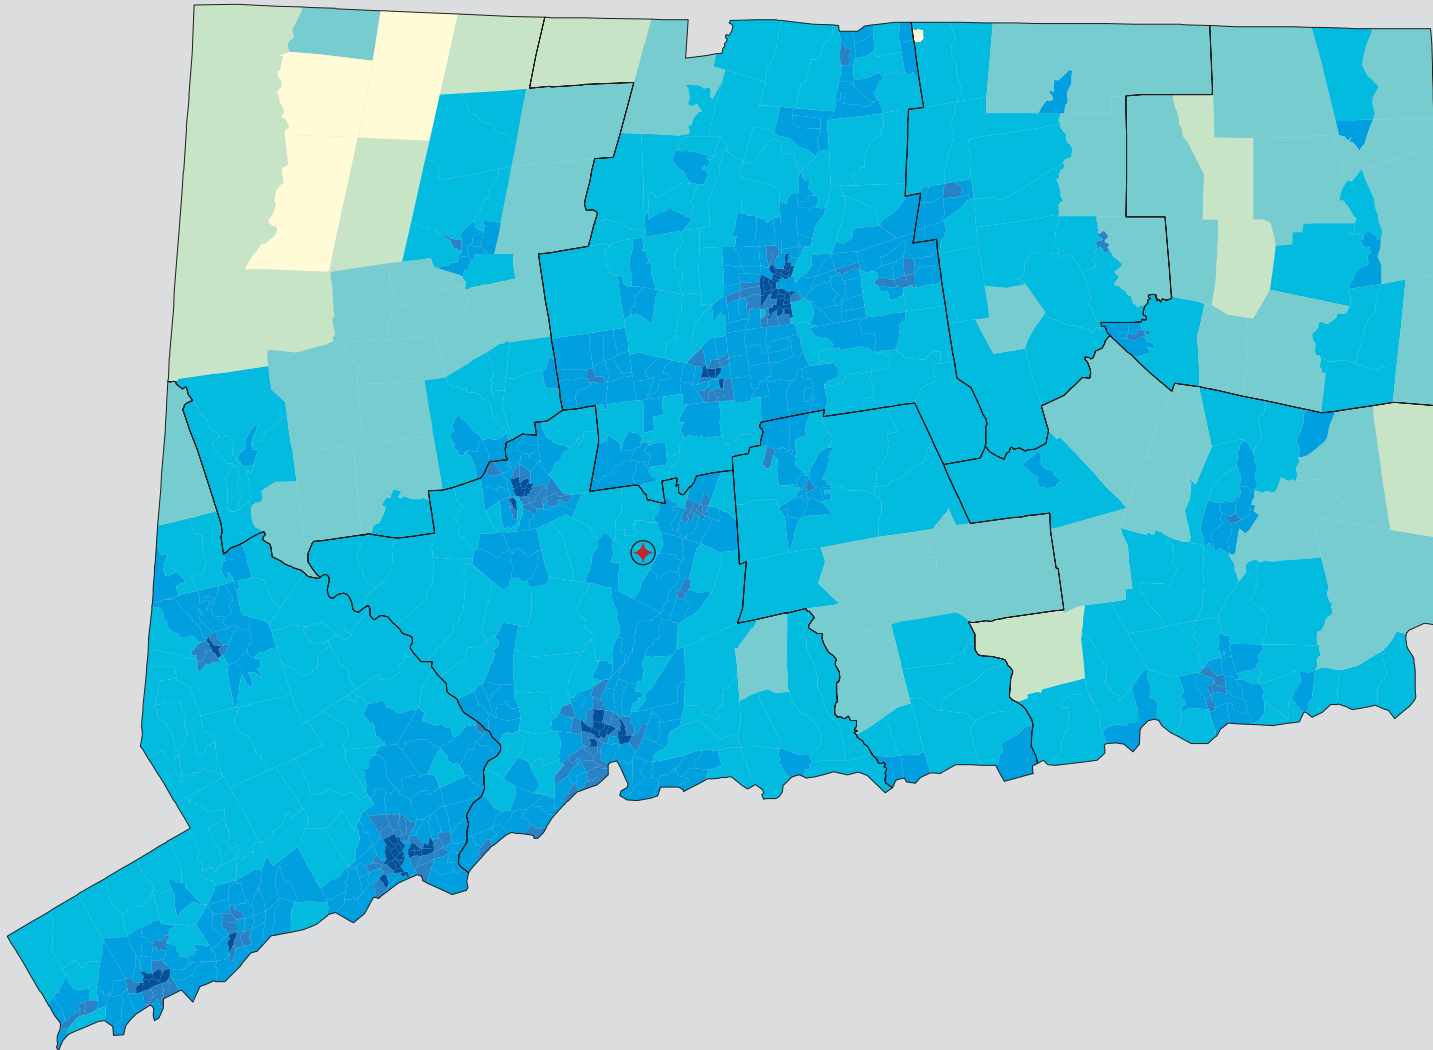

Census 2000: Connecticut Profile

Population Density by Census Tract

State Race* Breakdown

Hispanic or Latino (of any race) makes up **9.4%** of the state population.

Population by Sex and Age

Housing Tenure

Population Per Square Mile by Census Tract

U.S. CENSUS BUREAU

Helping You Make Informed Decisions • 1902-2002