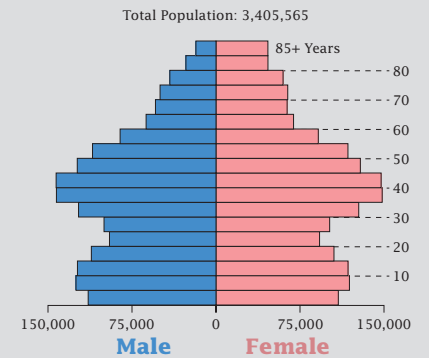

Census 2000: Connecticut Profile

Population Density by Census Tract

State Race* Breakdown

Hispanic or Latino (of any race) makes up **9.4%** of the state population.

Population by Sex and Age

Housing Tenure

Population Per Square Mile by Census Tract

U.S. CENSUS BUREAU

Helping You Make Informed Decisions • 1902-2002