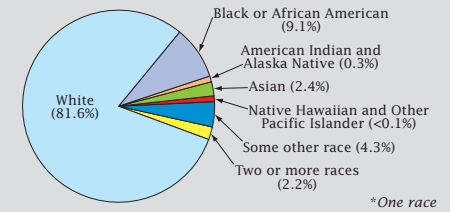

Census 2000: Connecticut Profile

Population Density by Census Tract

State Race* Breakdown

Hispanic or Latino (of any race) makes up **9.4%** of the state population.

Population by Sex and Age

Housing Tenure