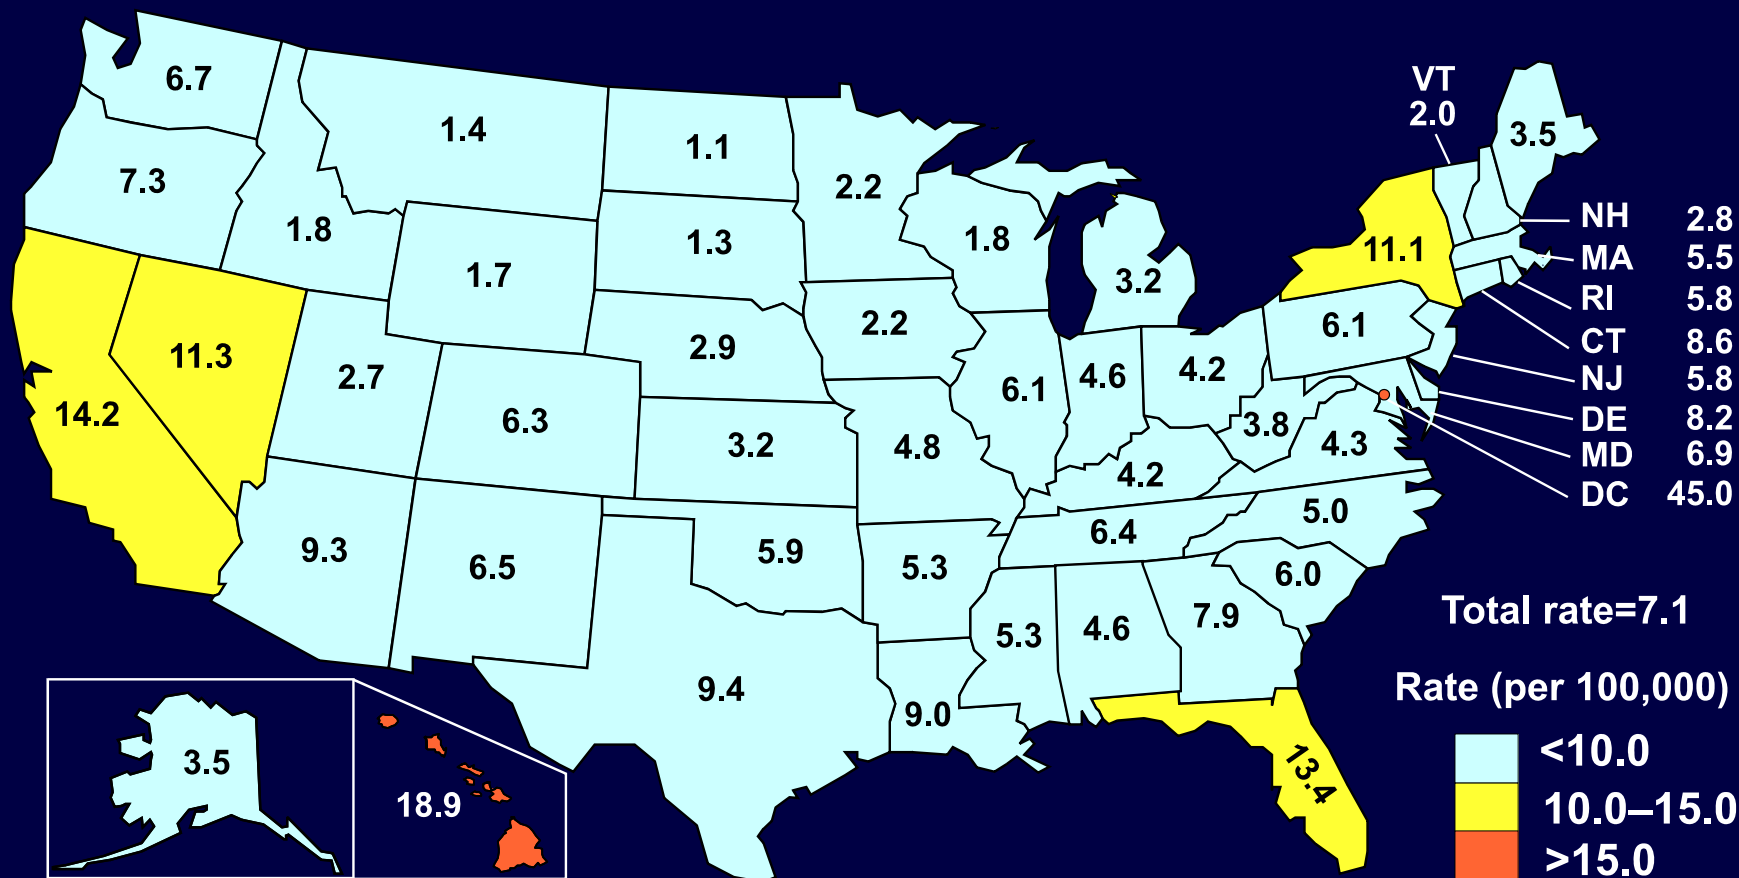

# AIDS Rates for White Adults and Adolescents Reported 2003–2007—50 States and DC

Note. Excludes cases from U.S. dependent areas because of the lack of census information by race and age categories for these areas.