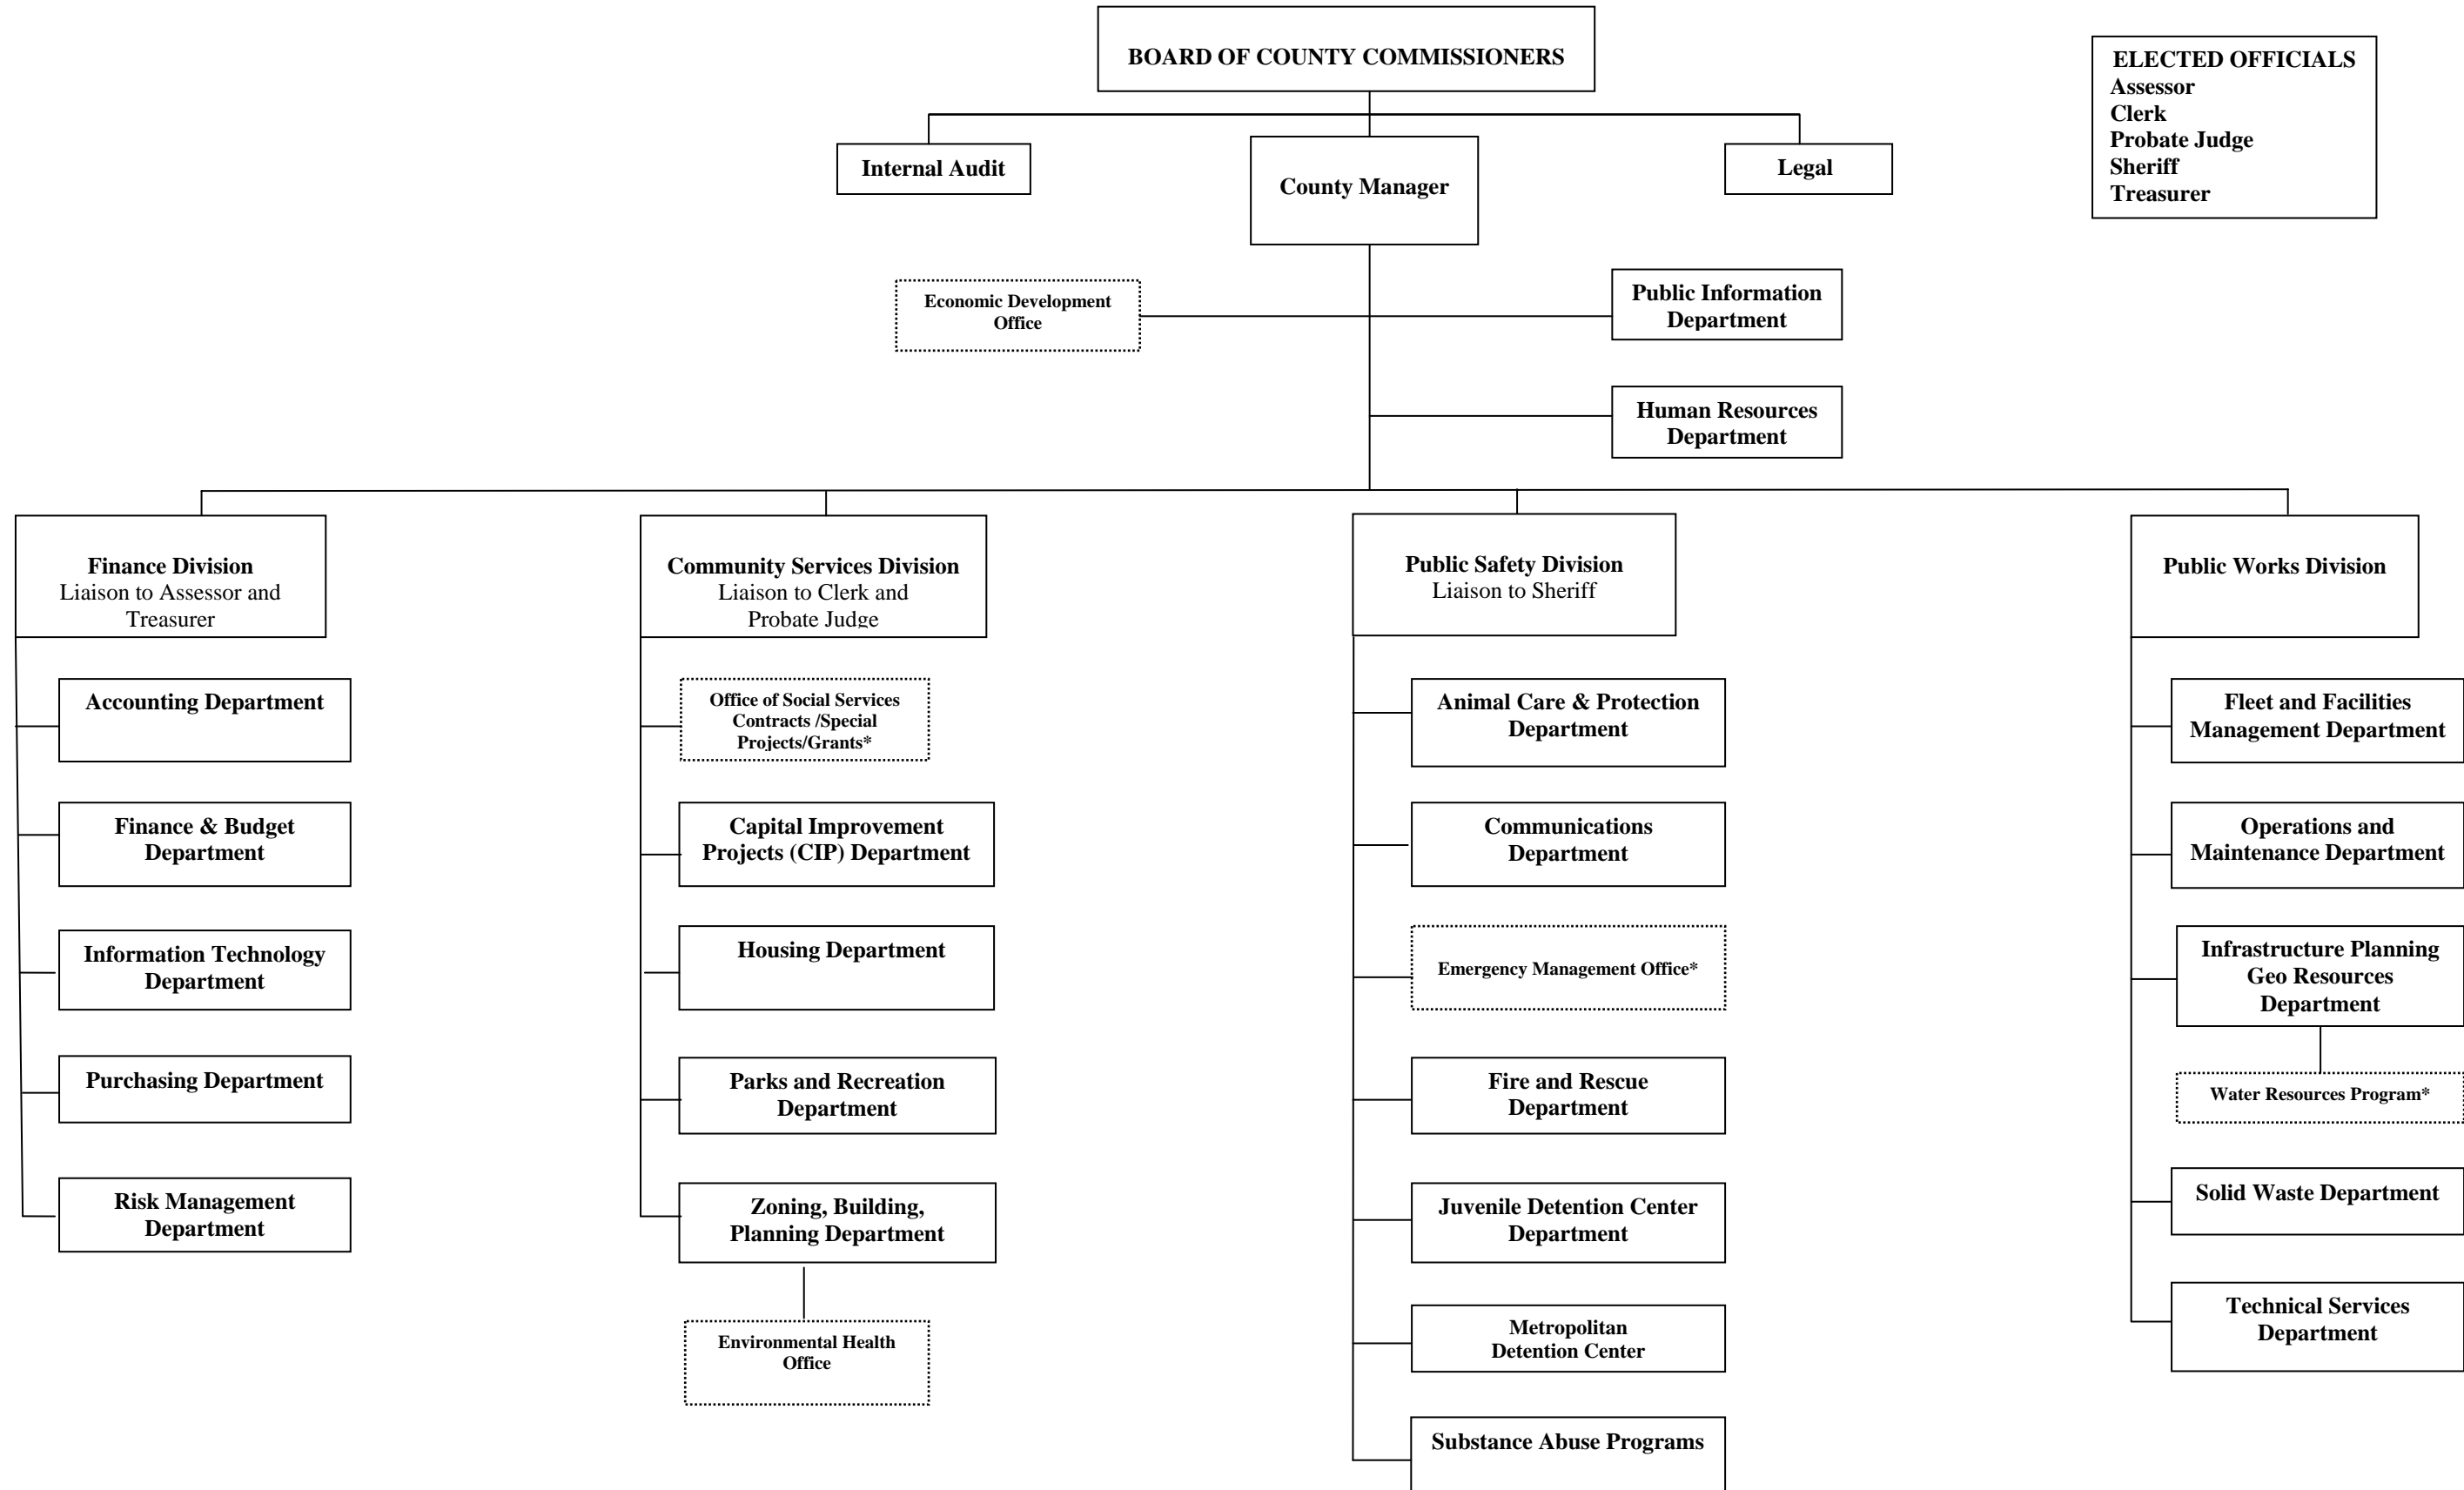

**BERNALILLO COUNTY  
ORGANIZATIONAL CHART**

**ELECTED OFFICIALS**  
 Assessor  
 Clerk  
 Probate Judge  
 Sheriff  
 Treasurer

\*Organizational unit of county government reporting to assigned County Manager/Deputy County Manager/Director  
 Last updated 8/12/2009