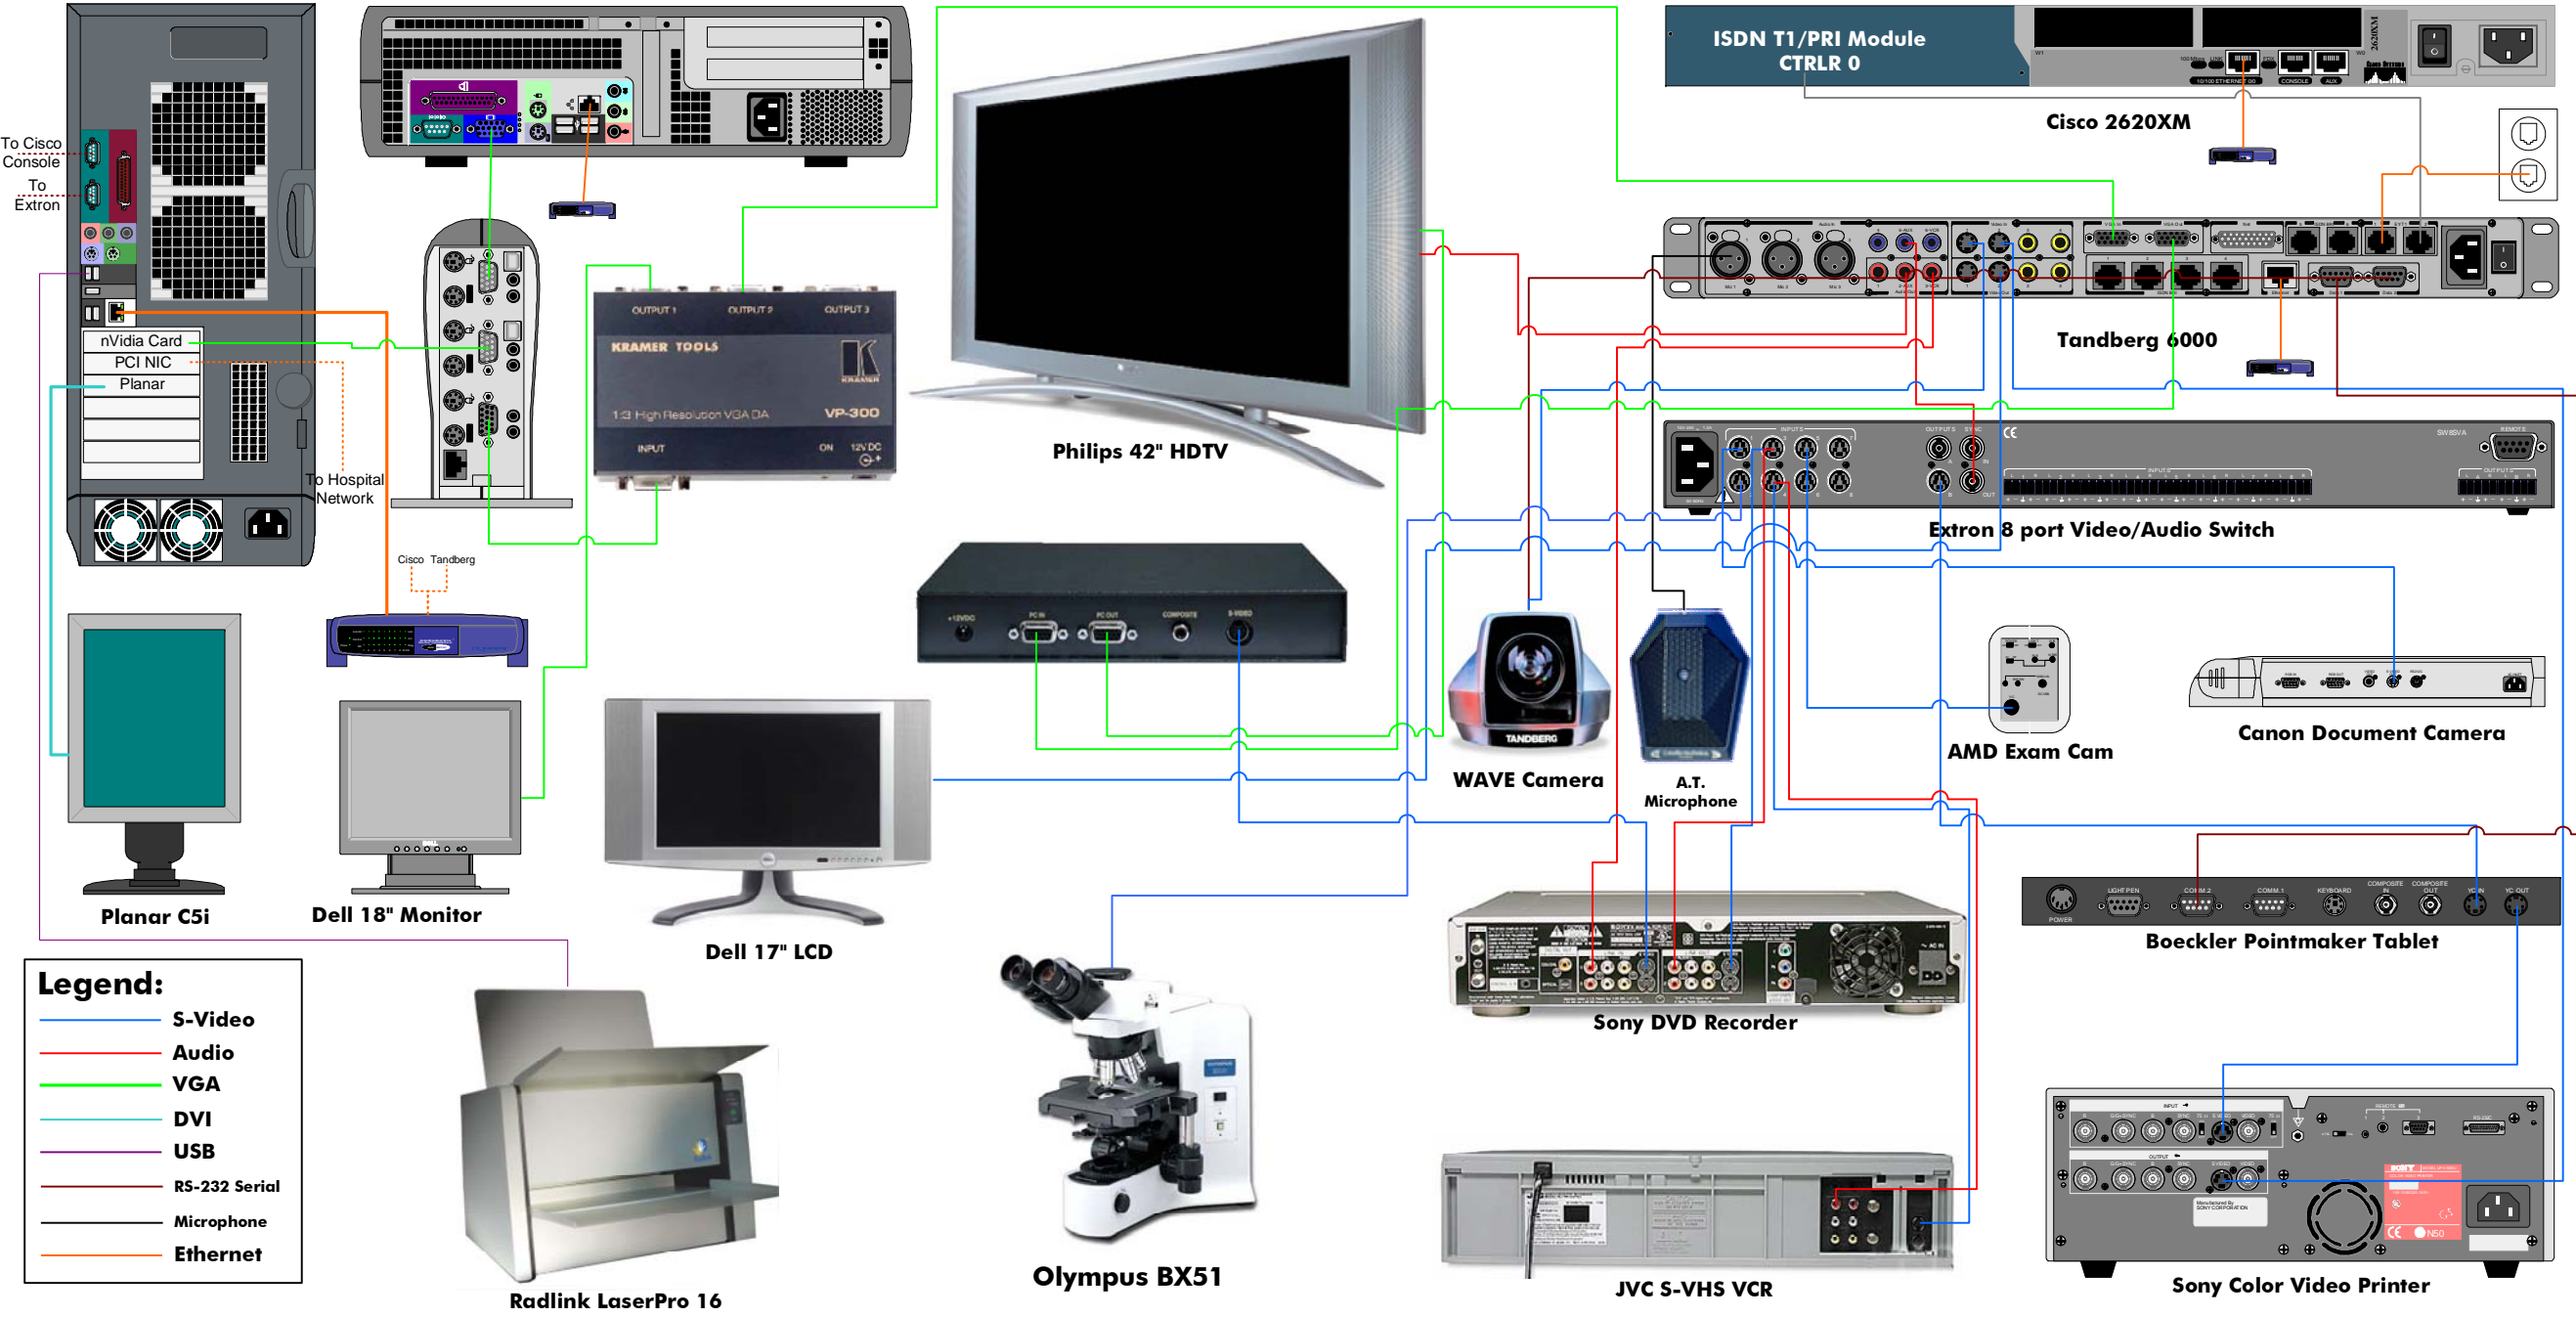

Telesynergy v3 Wiring Diagram

- Legend:**
- S-Video
 - Audio
 - VGA
 - DVI
 - USB
 - RS-232 Serial
 - Microphone
 - Ethernet

To Cisco Console
To Extron

nVidia Card
PCI NIC
Planar

To Hospital Network

Cisco Tandberg

ISDN T1/PRI Module
CTRLR 0

Cisco 2620XM

Tandberg 6000

Extron 8 port Video/Audio Switch

+12VDC
PC IN
PC OUT
COMPOSITE
S-VIDEO

TANDBERG
WAVE Camera

A.T.
Microphone

AMD Exam Cam

Canon Document Camera

Planar C5i

Dell 18" Monitor

Dell 17" LCD

Radlink LaserPro 16

Olympus BX51

Sony DVD Recorder

JVC S-VHS VCR

Boeckler Pointmaker Tablet

Sony Color Video Printer