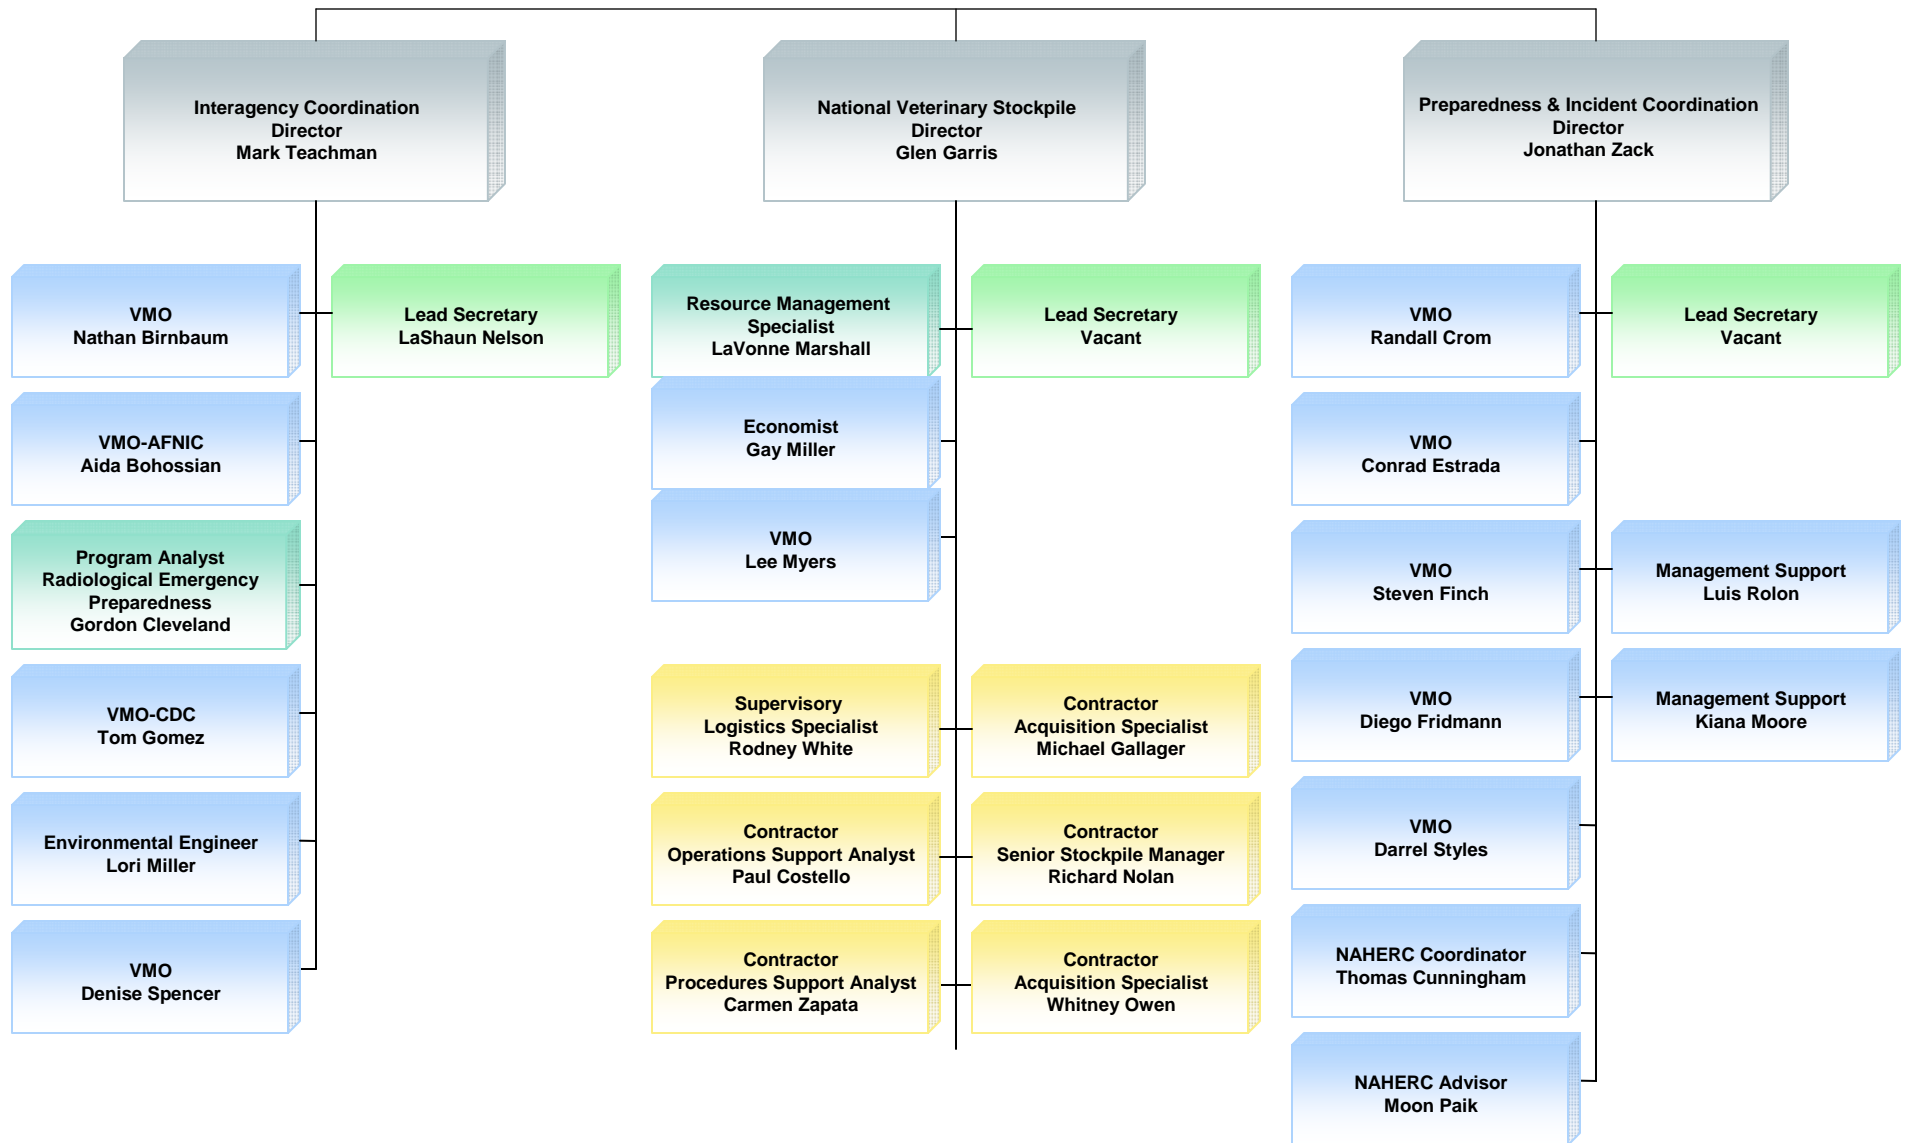

National Center for Animal Health Emergency Management

June 11, 2009

Office: (301) 734-8073
Fax: (301) 734-7817