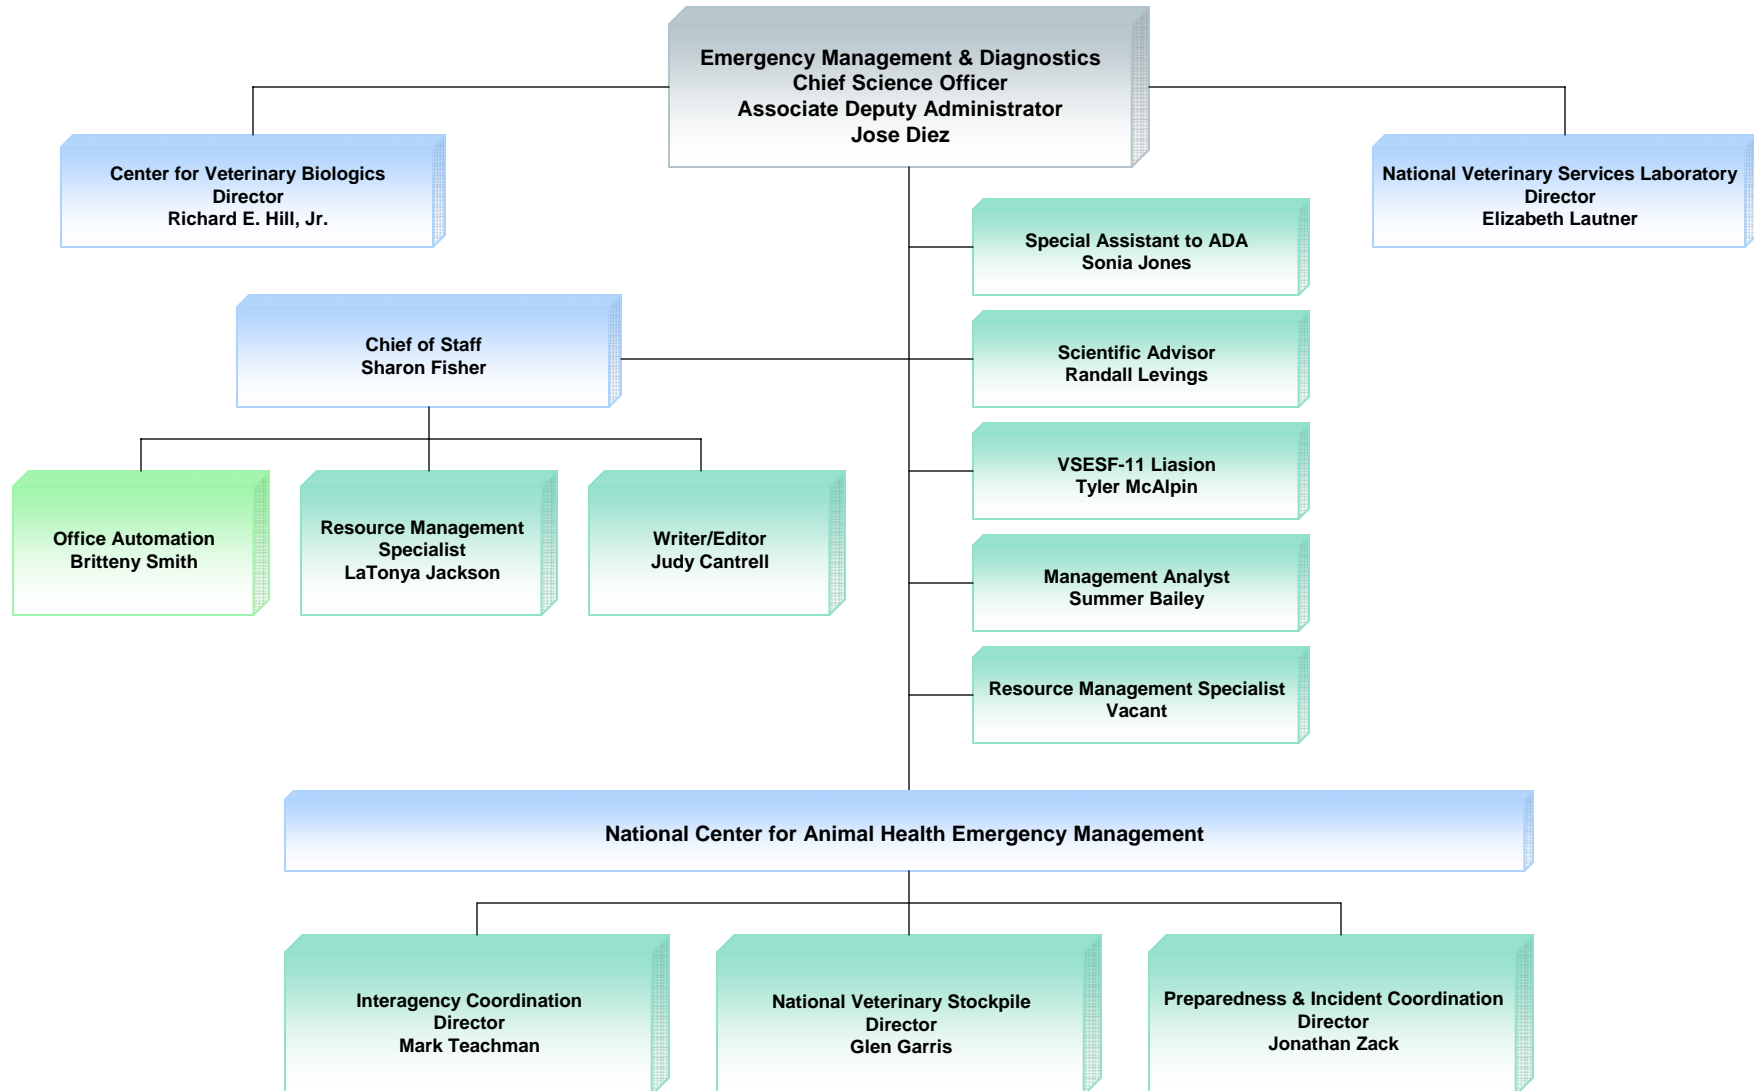

# Emergency Management and Diagnostics

June 11, 2009

Office: (301) 734-8073  
Fax: (301) 734-7817

# National Center for Animal Health Emergency Management

June 11, 2009

Office: (301) 734-8073  
 Fax: (301) 734-7817