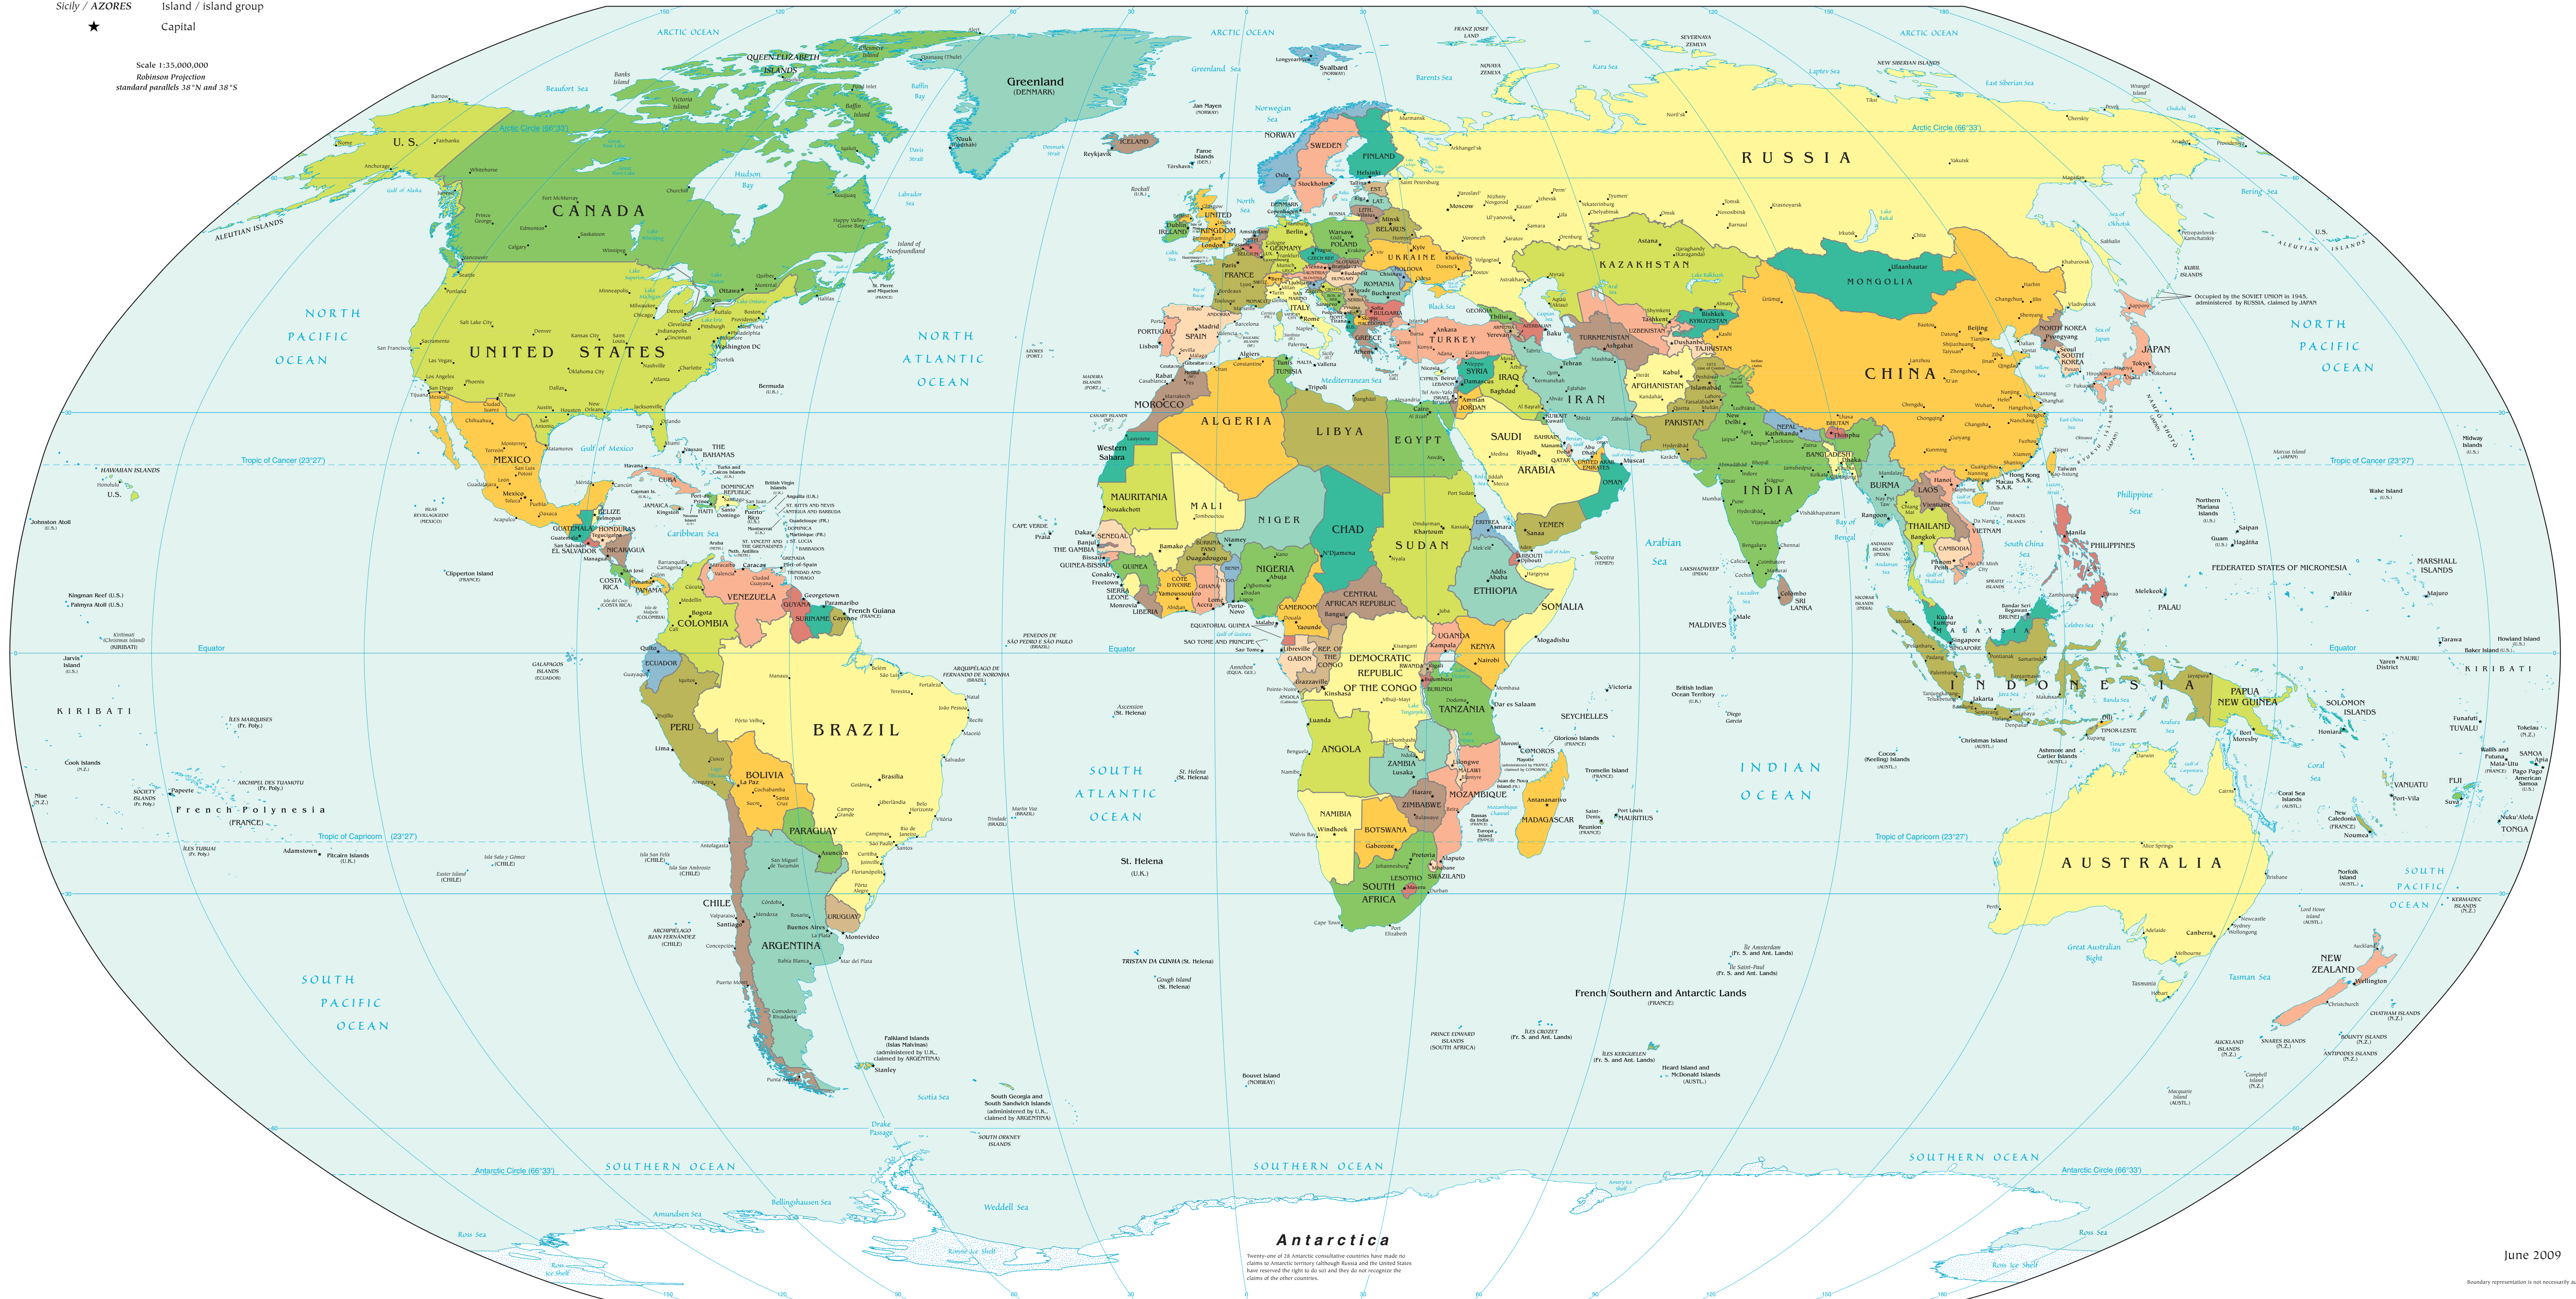

Political Map of the World, June 2009

- AUSTRALIA Independent state
- Bermuda Dependency or area of special sovereignty
- Stjely / AZORES Island / island group
- ★ Capital

Antarctica

June 2009

80341341 (000011) 6-09