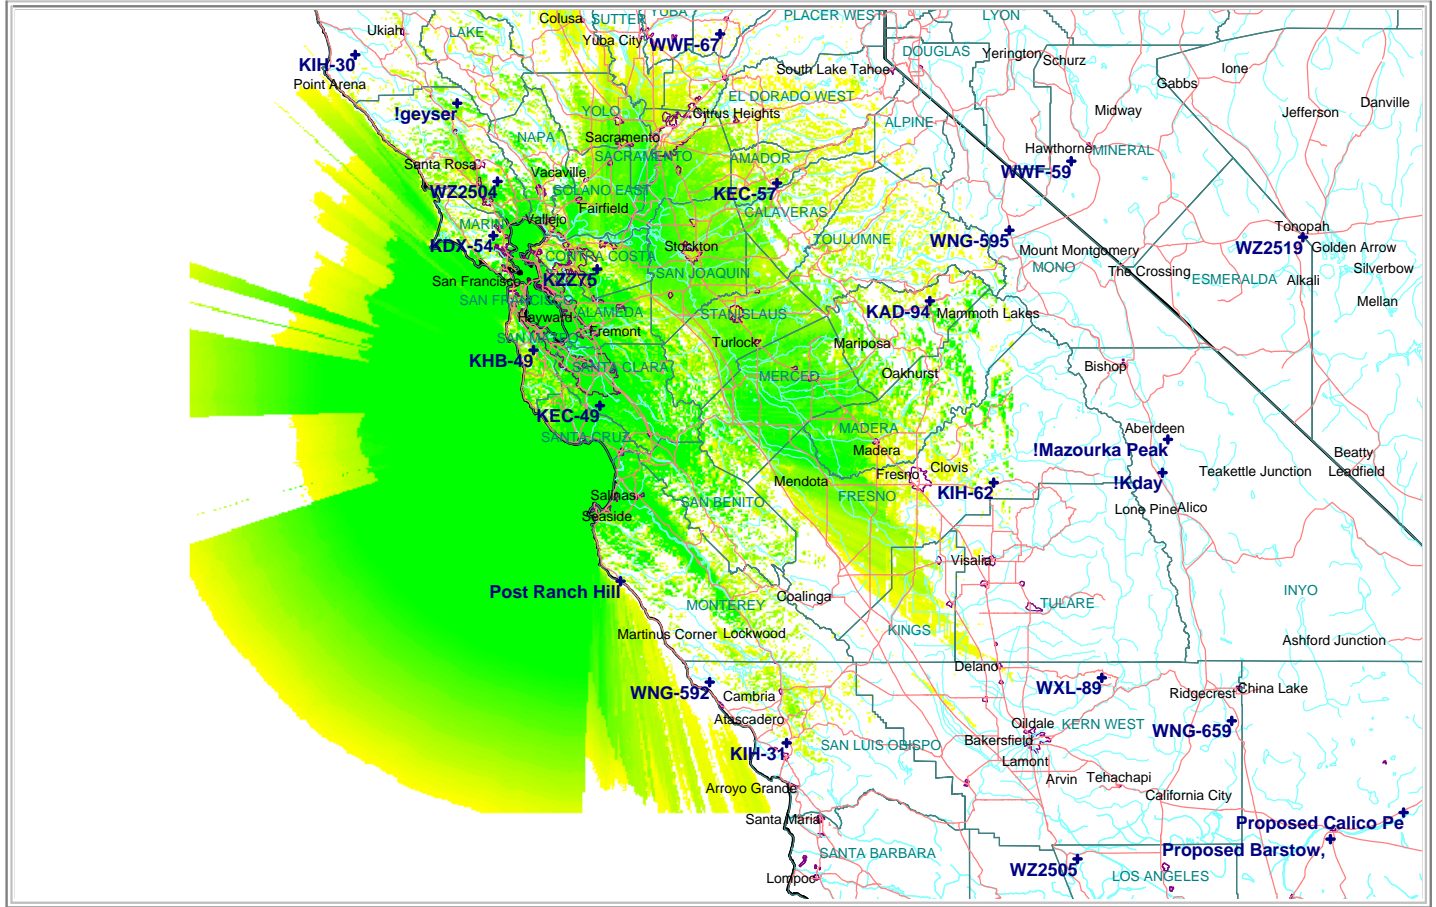

200 mile range.

green = 8 microvolt signal strength

- National Borders
- County Borders
- State Borders
- City Borders
- Highways
- Water Features