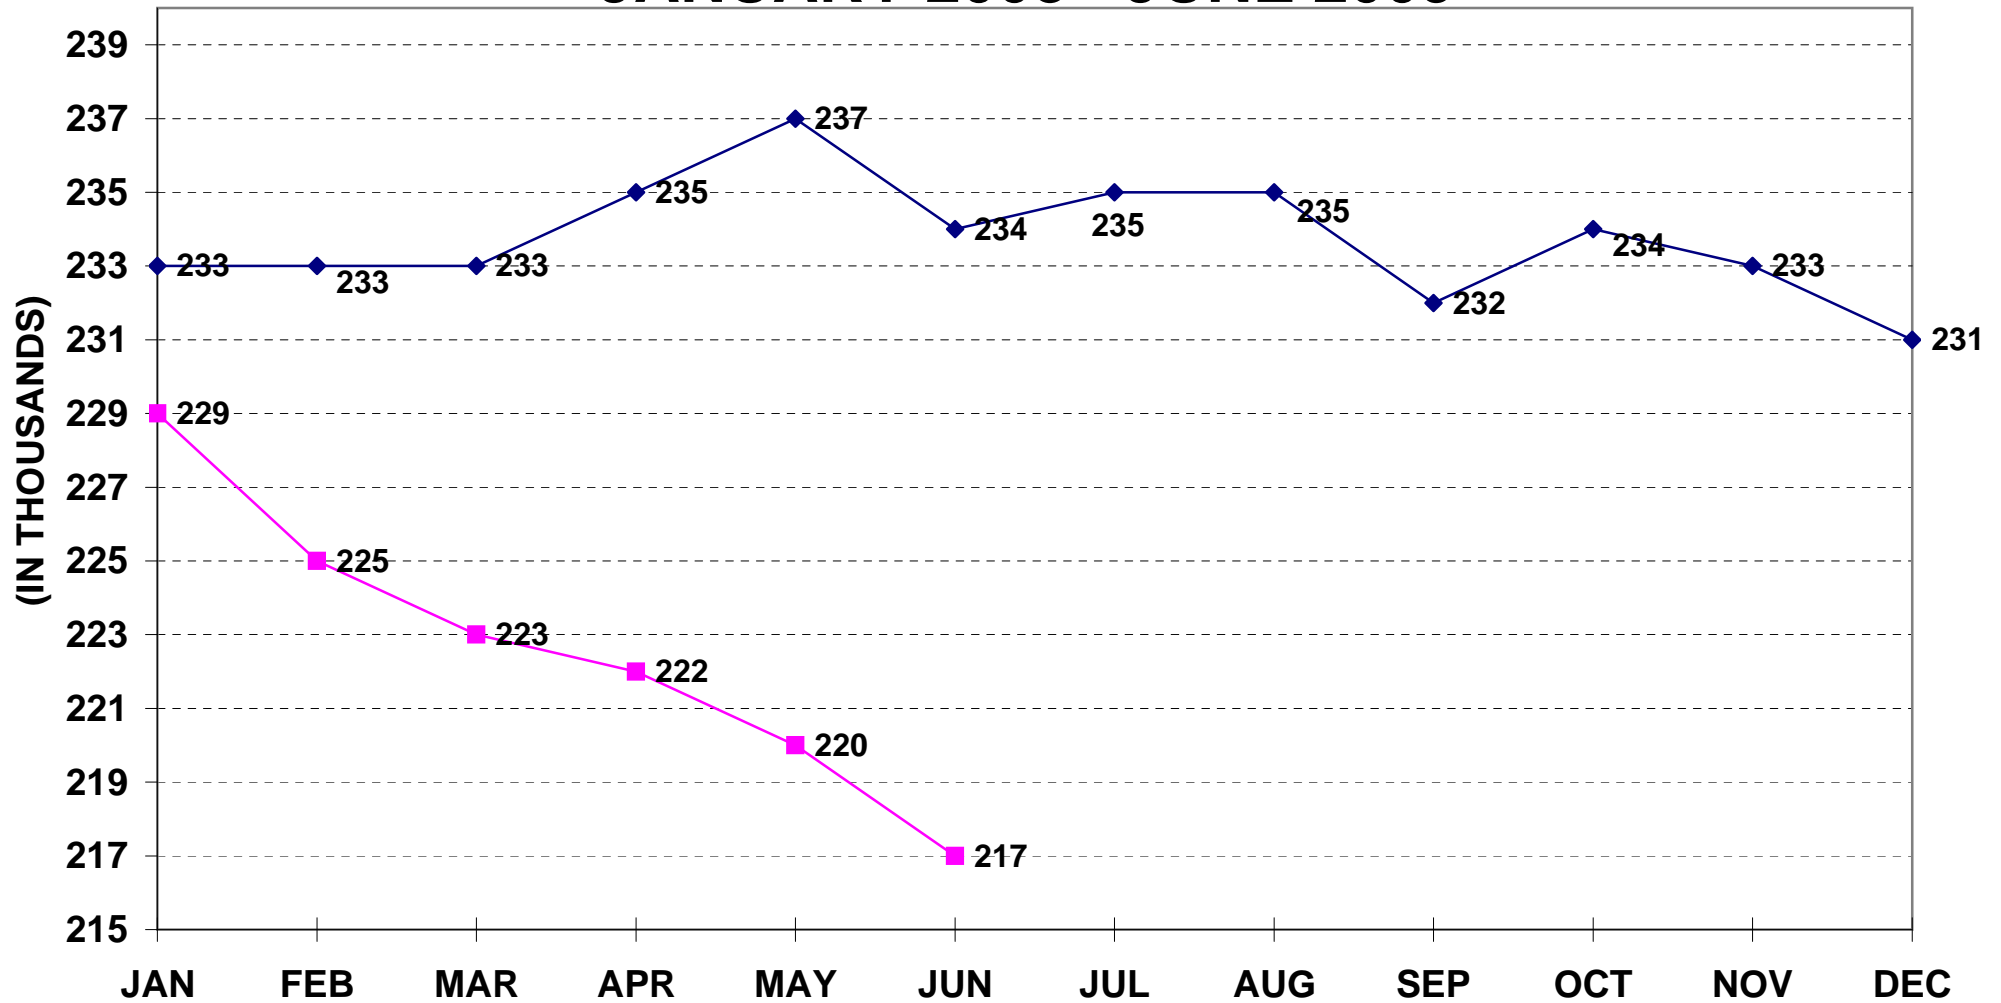

# AVERAGE RAILROAD EMPLOYMENT

## JANUARY 2008 - JUNE 2009

The calendar year average was 234,000 for 2008.