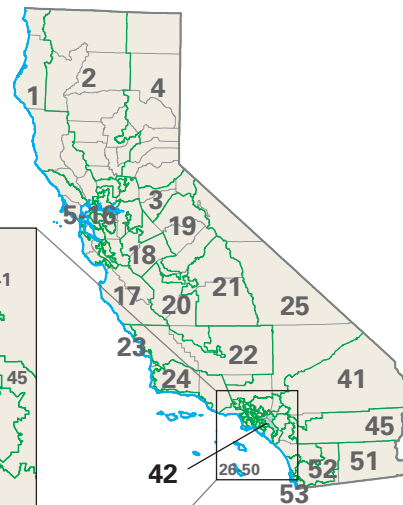

Congressional District 42

nationalatlas.gov

42 Congressional District

Los Angeles County

California
(53 Districts)