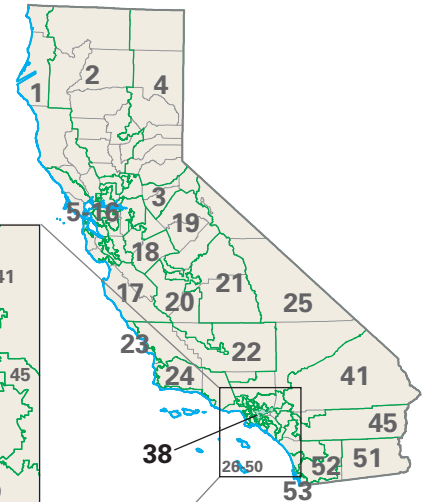

Congressional District 38

38 Congressional District
Los Angeles County

0 5 10 Miles

California
(53 Districts)