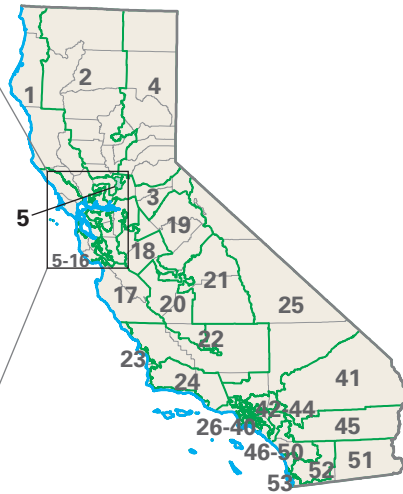

# Congressional District 5

[nationalatlas.gov](http://nationalatlas.gov)

**5** Congressional District

Sacramento County

California (53 Districts)