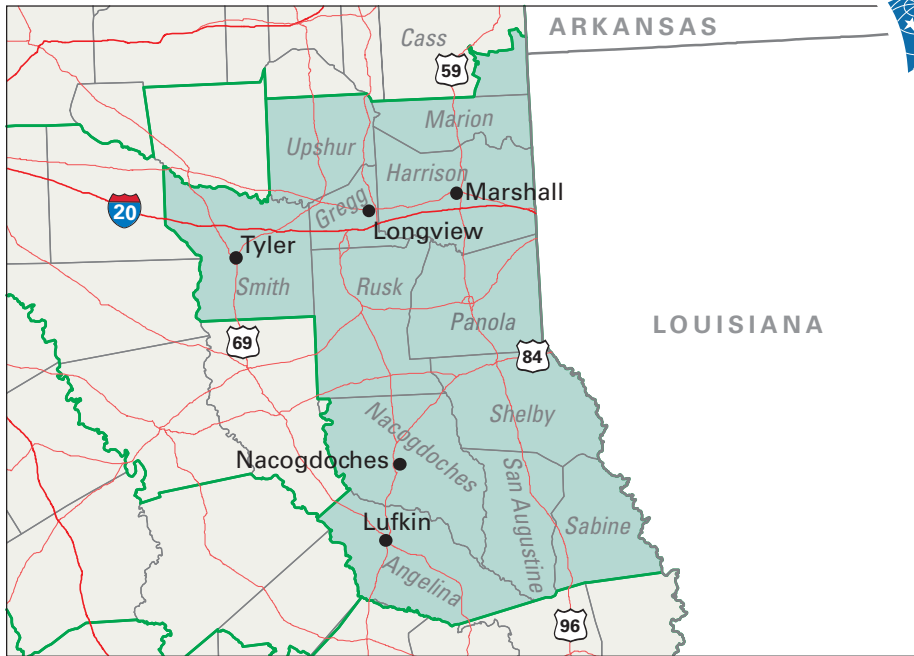

# Congressional District 1

0 50 100 Miles

**1** Congressional District  
*Panola* County

Texas (32 Districts)