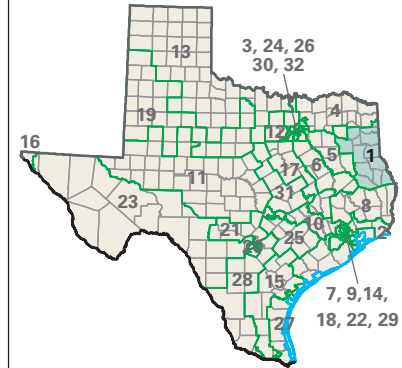

# Congressional District 1

0 50 100 Miles

**1** Congressional District  
*Panola* County

Texas (32 Districts)