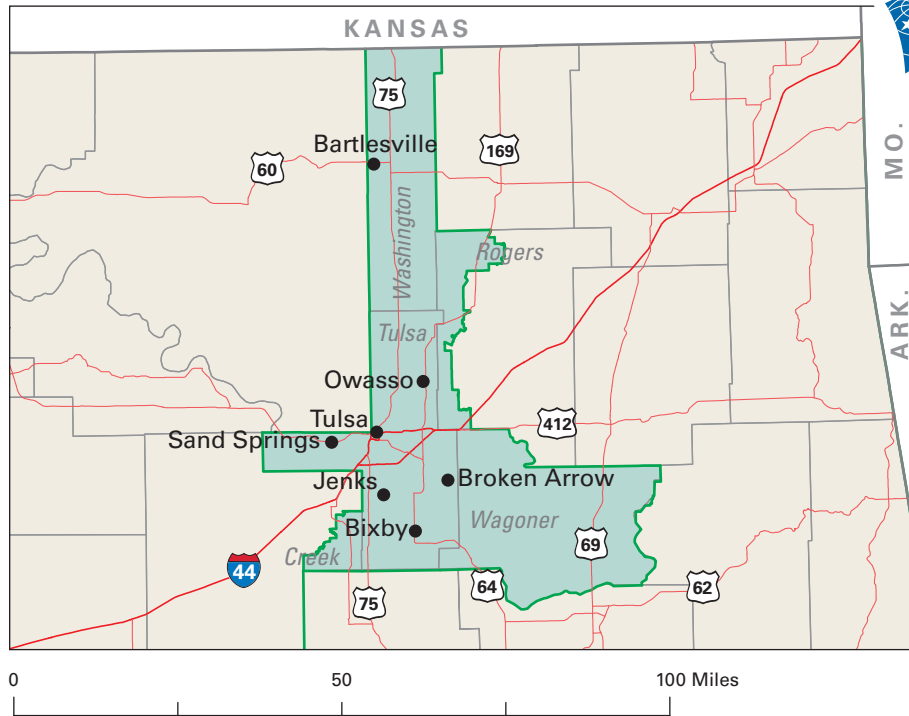

Congressional District 1

nationalatlas.gov™

1 Congressional District
Wagoner County

Oklahoma (5 Districts)