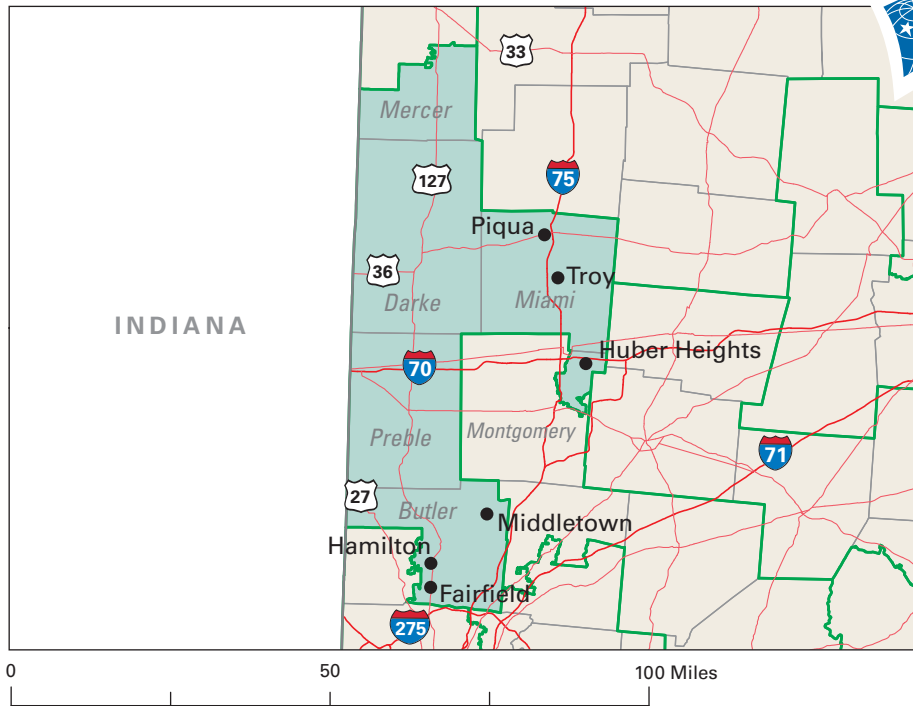

# Congressional District 8

**8** Congressional District  
*Darke* County

Ohio (18 Districts)