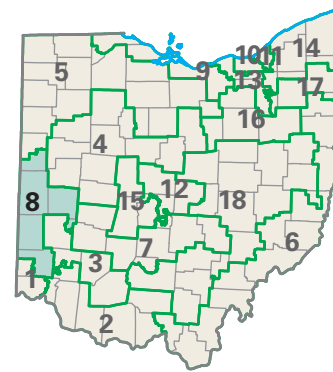

# Congressional District 8

**8** Congressional District  
*Darke* County

Ohio (18 Districts)