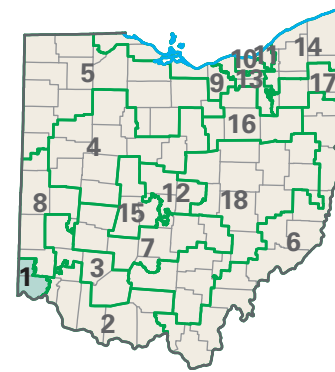

Congressional District 1

nationalatlas.govTM

1 Congressional District
Hamilton County

Ohio (18 Districts)