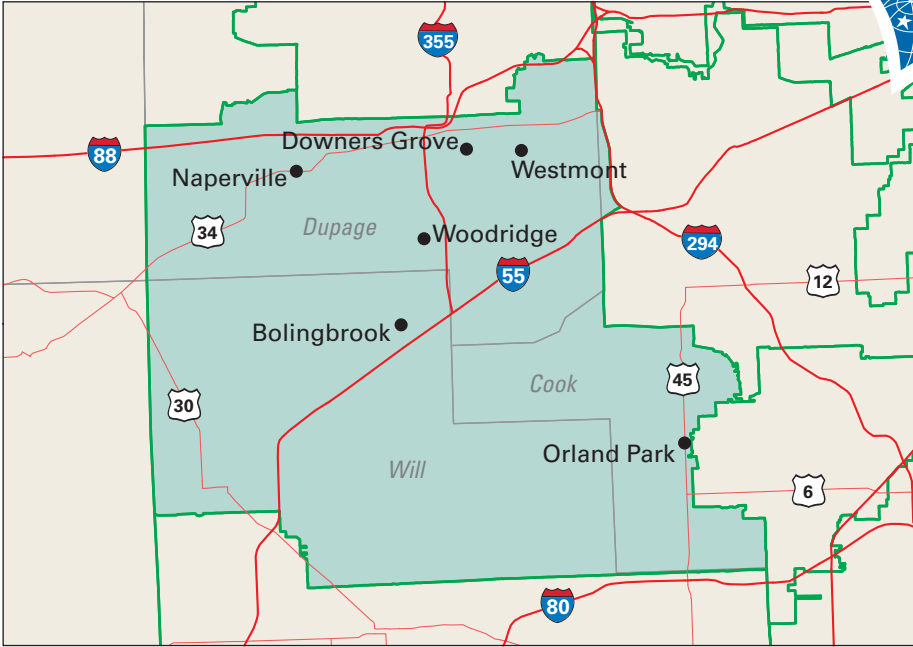

Congressional District 13

nationalatlas.gov™

13 Congressional District

Cook County

Illinois (19 Districts)