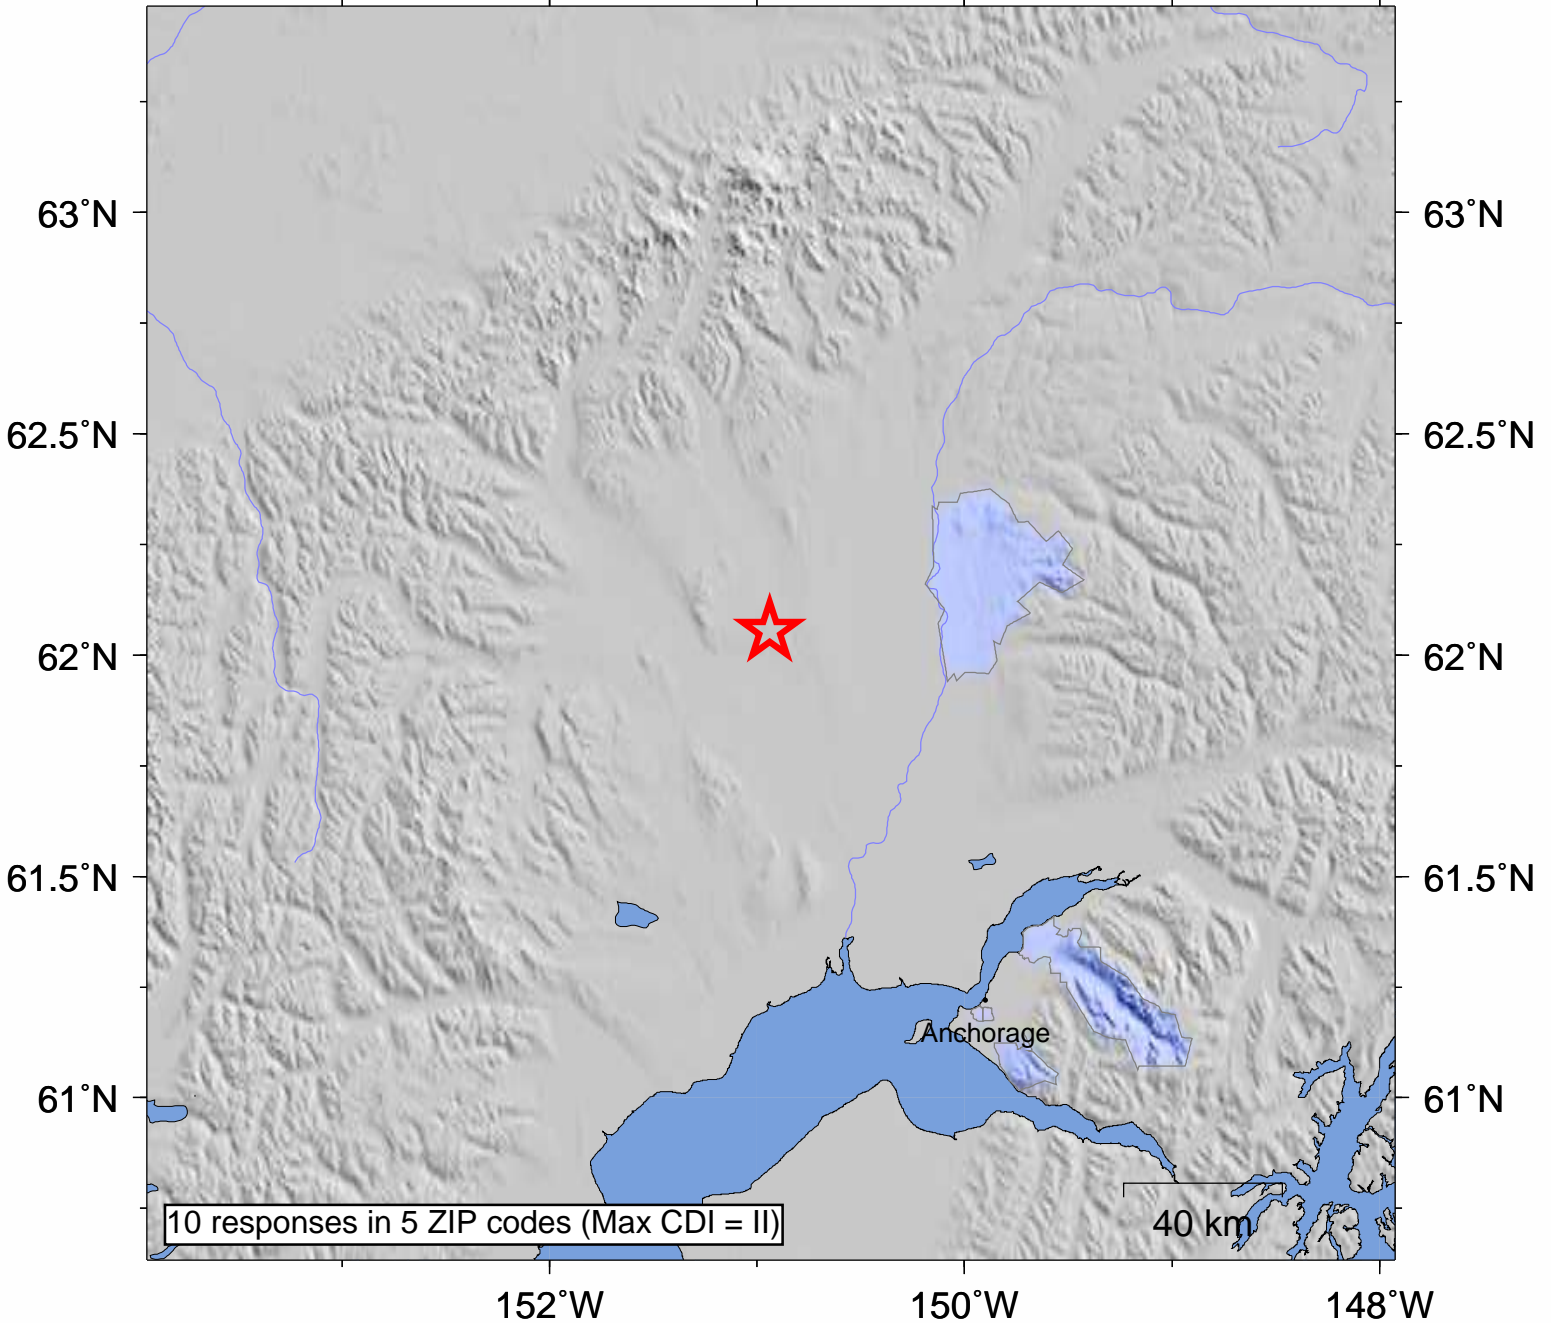

USGS Community Internet Intensity Map CENTRAL ALASKA

Aug 6 2009 06:41:59 local 62.0542N 150.939W M3.8 Depth: 63 km ID:ak10003494

INTENSITY	I	II-III	IV	V	VI	VII	VIII	IX	X+
SHAKING	Not felt	Weak	Light	Moderate	Strong	Very strong	Severe	Violent	Extreme
DAMAGE	none	none	none	Very light	Light	Moderate	Moderate/Heavy	Heavy	V. Heavy