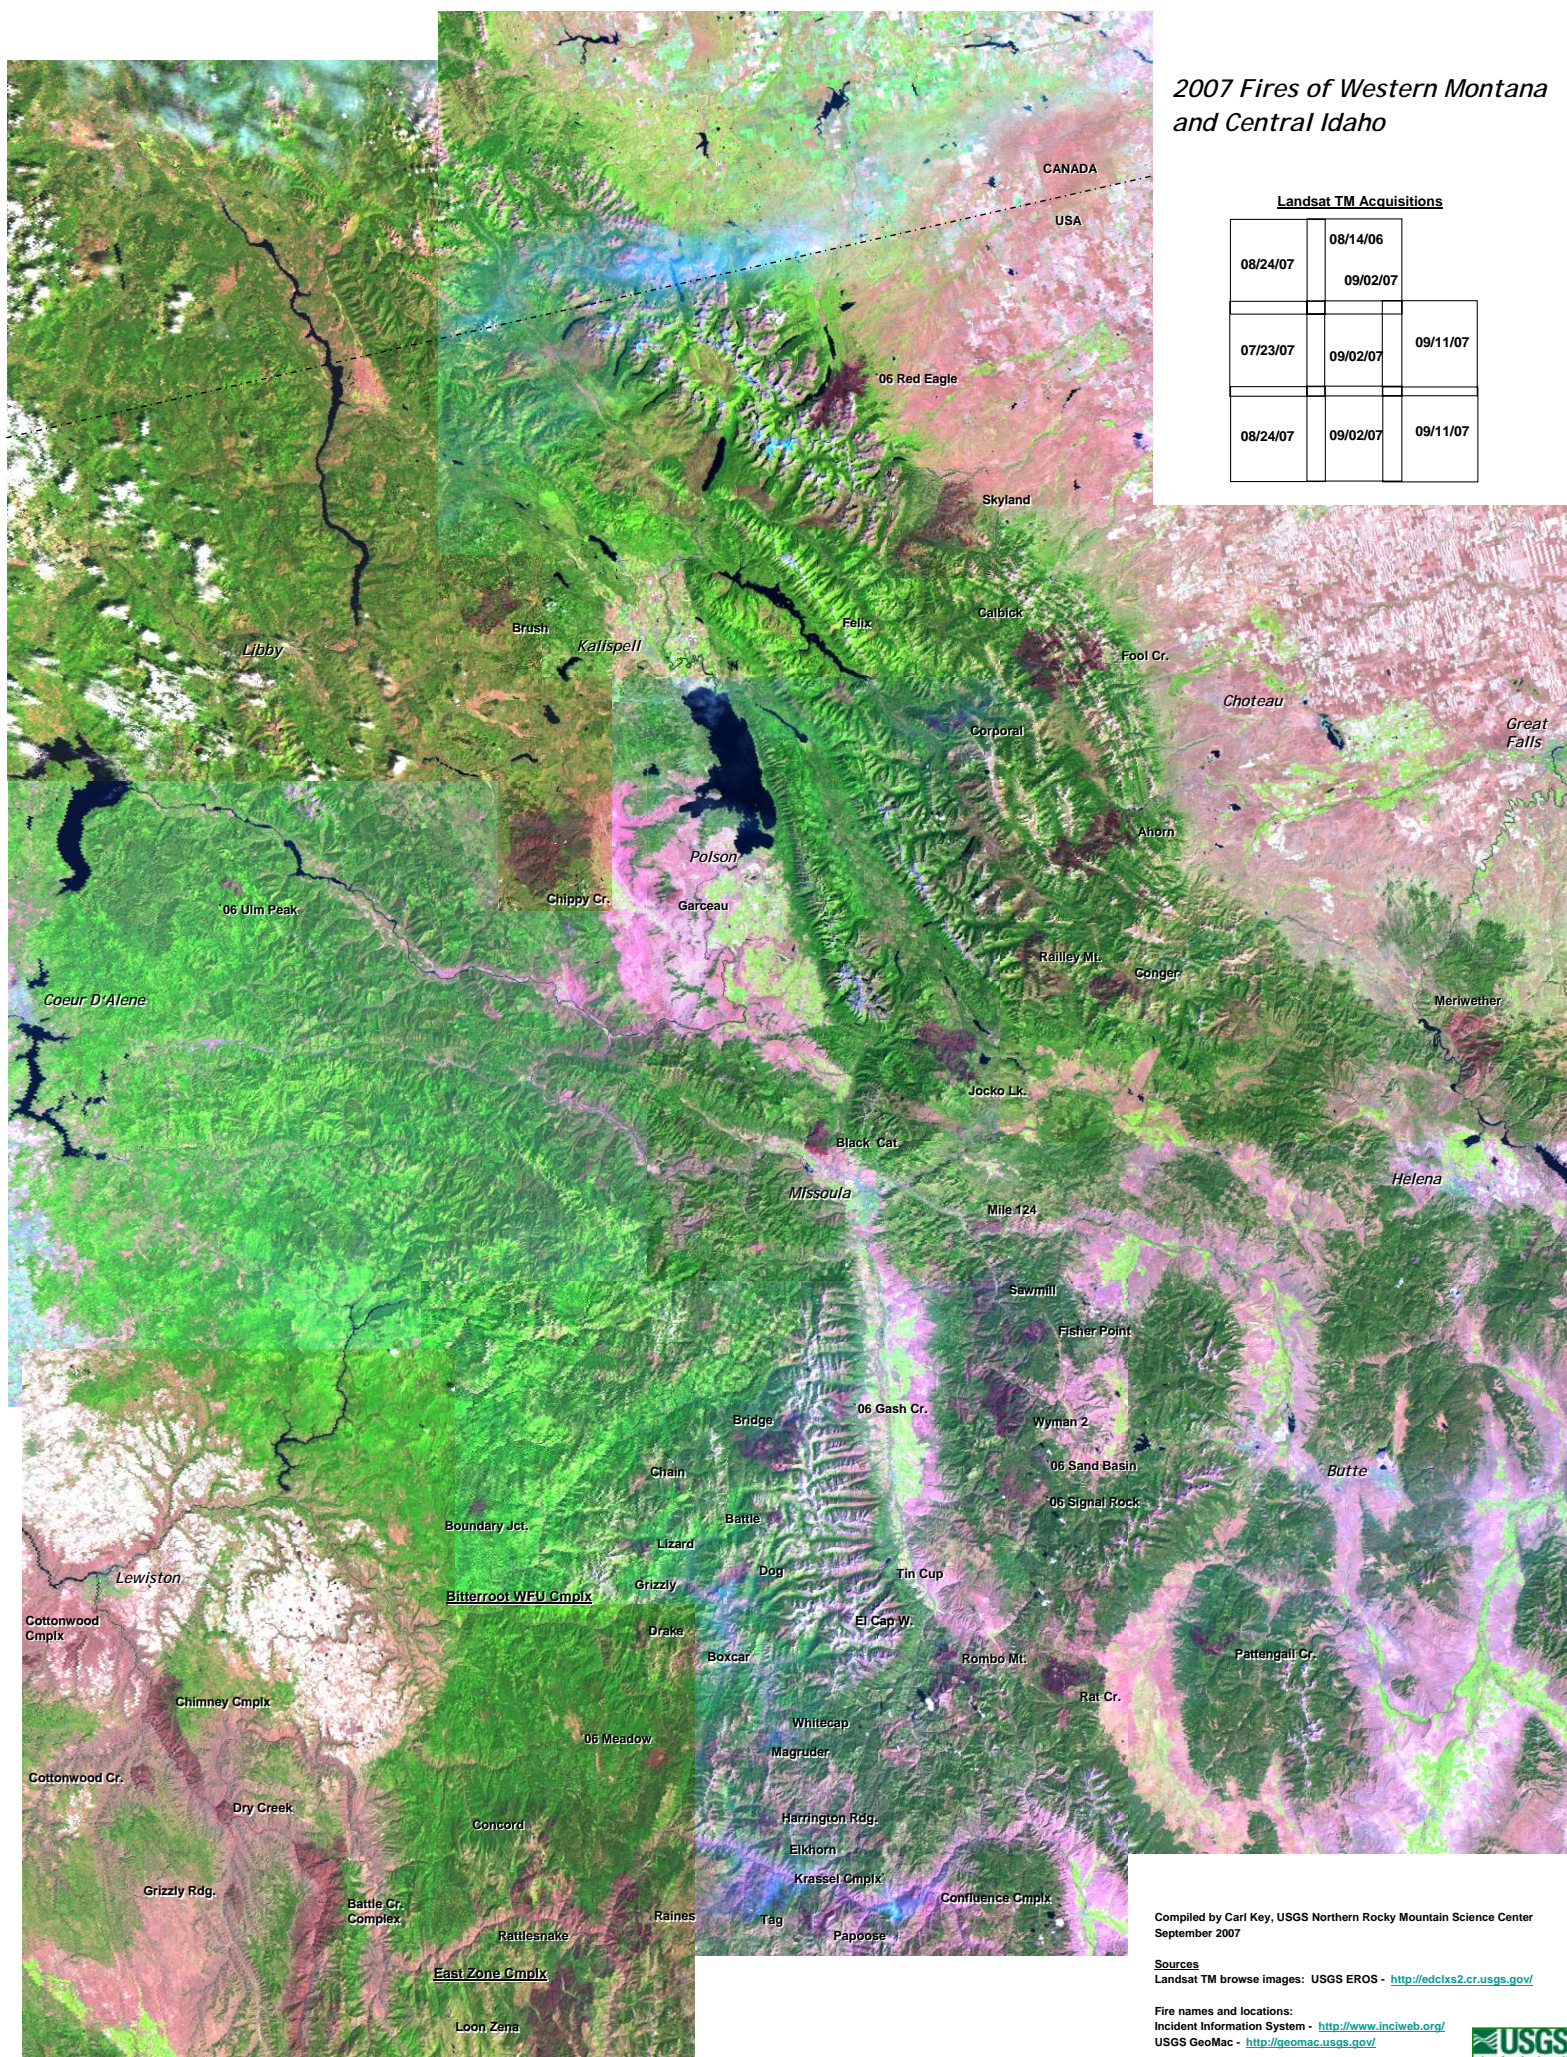

# 2007 Fires of Western Montana and Central Idaho

## Landsat TM Acquisitions

08/24/07	08/14/06	
	09/02/07	
07/23/07	09/02/07	09/11/07
08/24/07	09/02/07	09/11/07

Compiled by Carl Key, USGS Northern Rocky Mountain Science Center  
September 2007

Sources  
Landsat TM browse images: USGS EROS - <http://edcks2.cr.usgs.gov/>