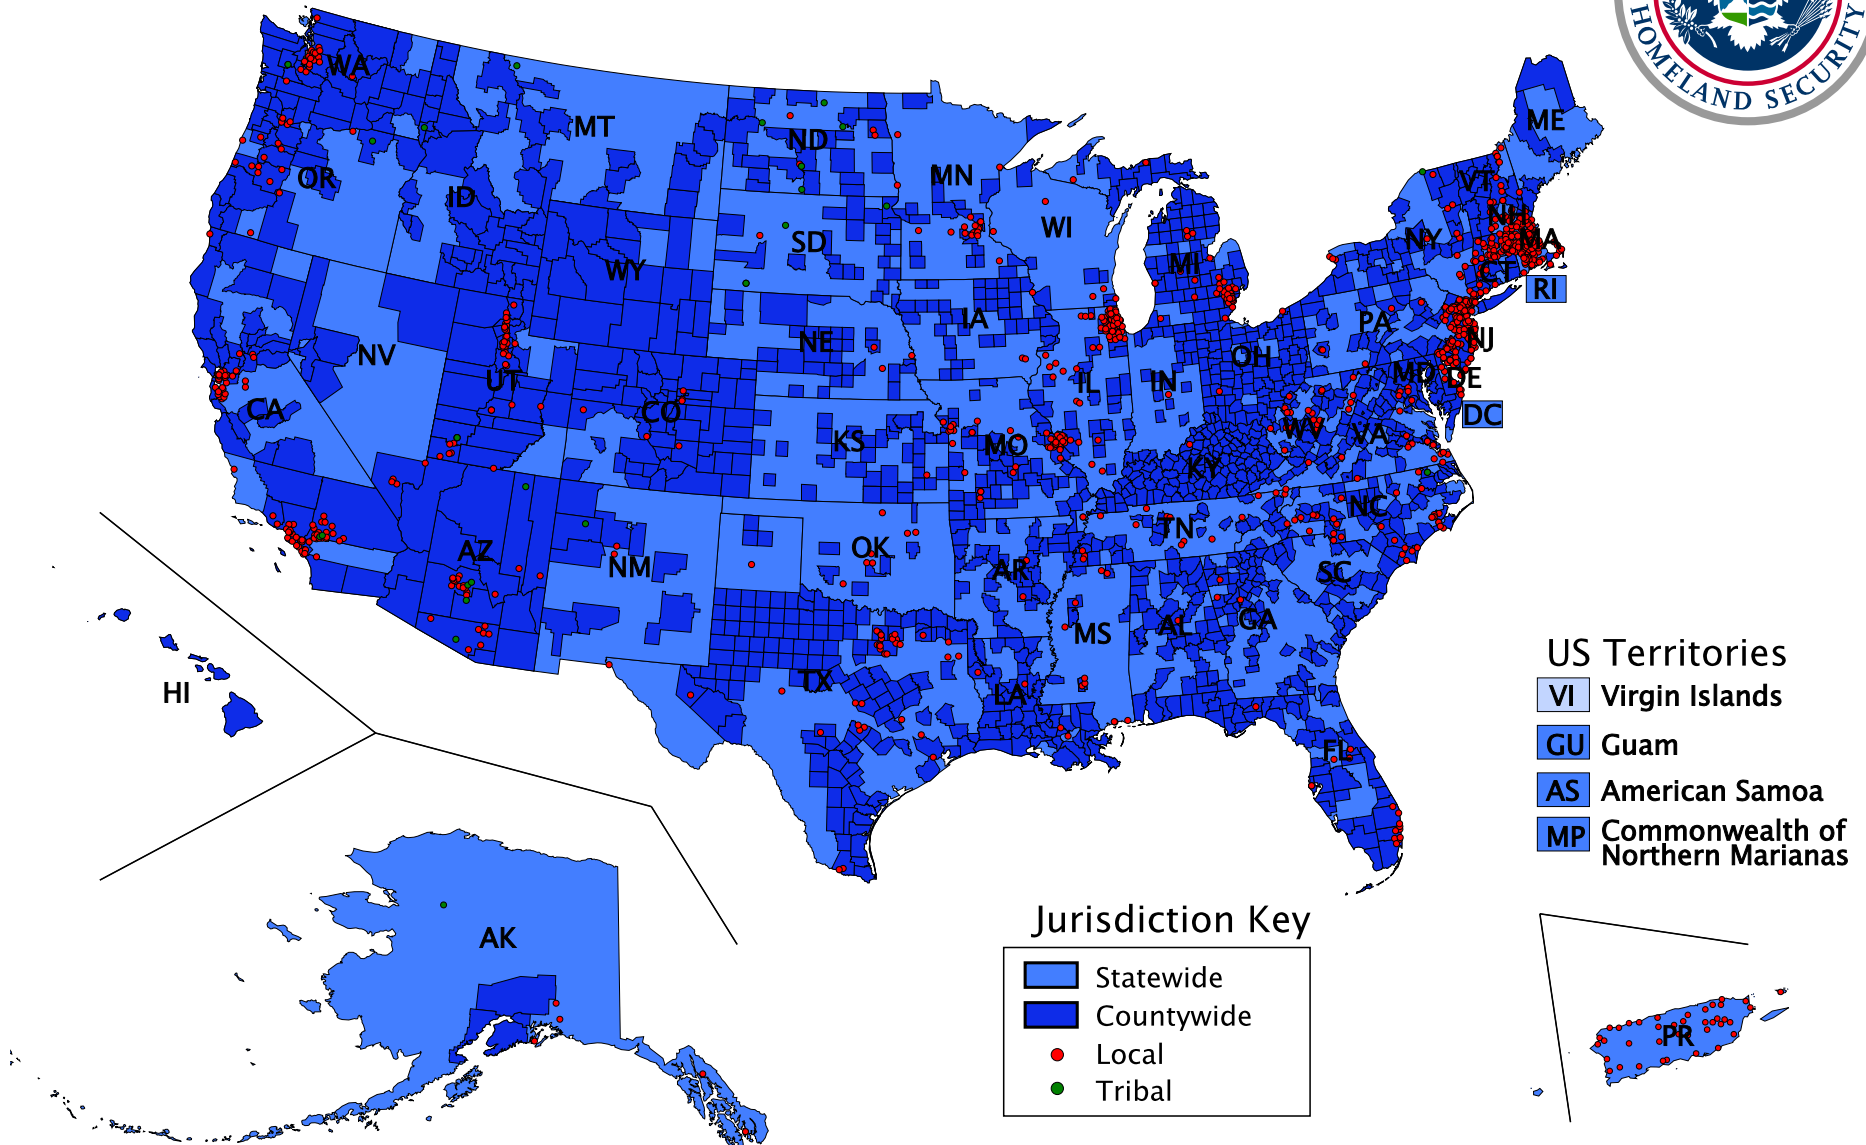

# Citizen Corps Councils

**US Territories**

- VI Virgin Islands
- GU Guam
- AS American Samoa
- MP Commonwealth of Northern Marianas

**Jurisdiction Key**

- Statewide
- Countywide
- Local
- Tribal

<b>Total Active Statewide Councils</b>	55
<b>Total Active Countywide/Local/Tribal Councils</b>	2402
<b>Population Served, based on 2000 Census Data</b>	225809480 (79% of total US population)