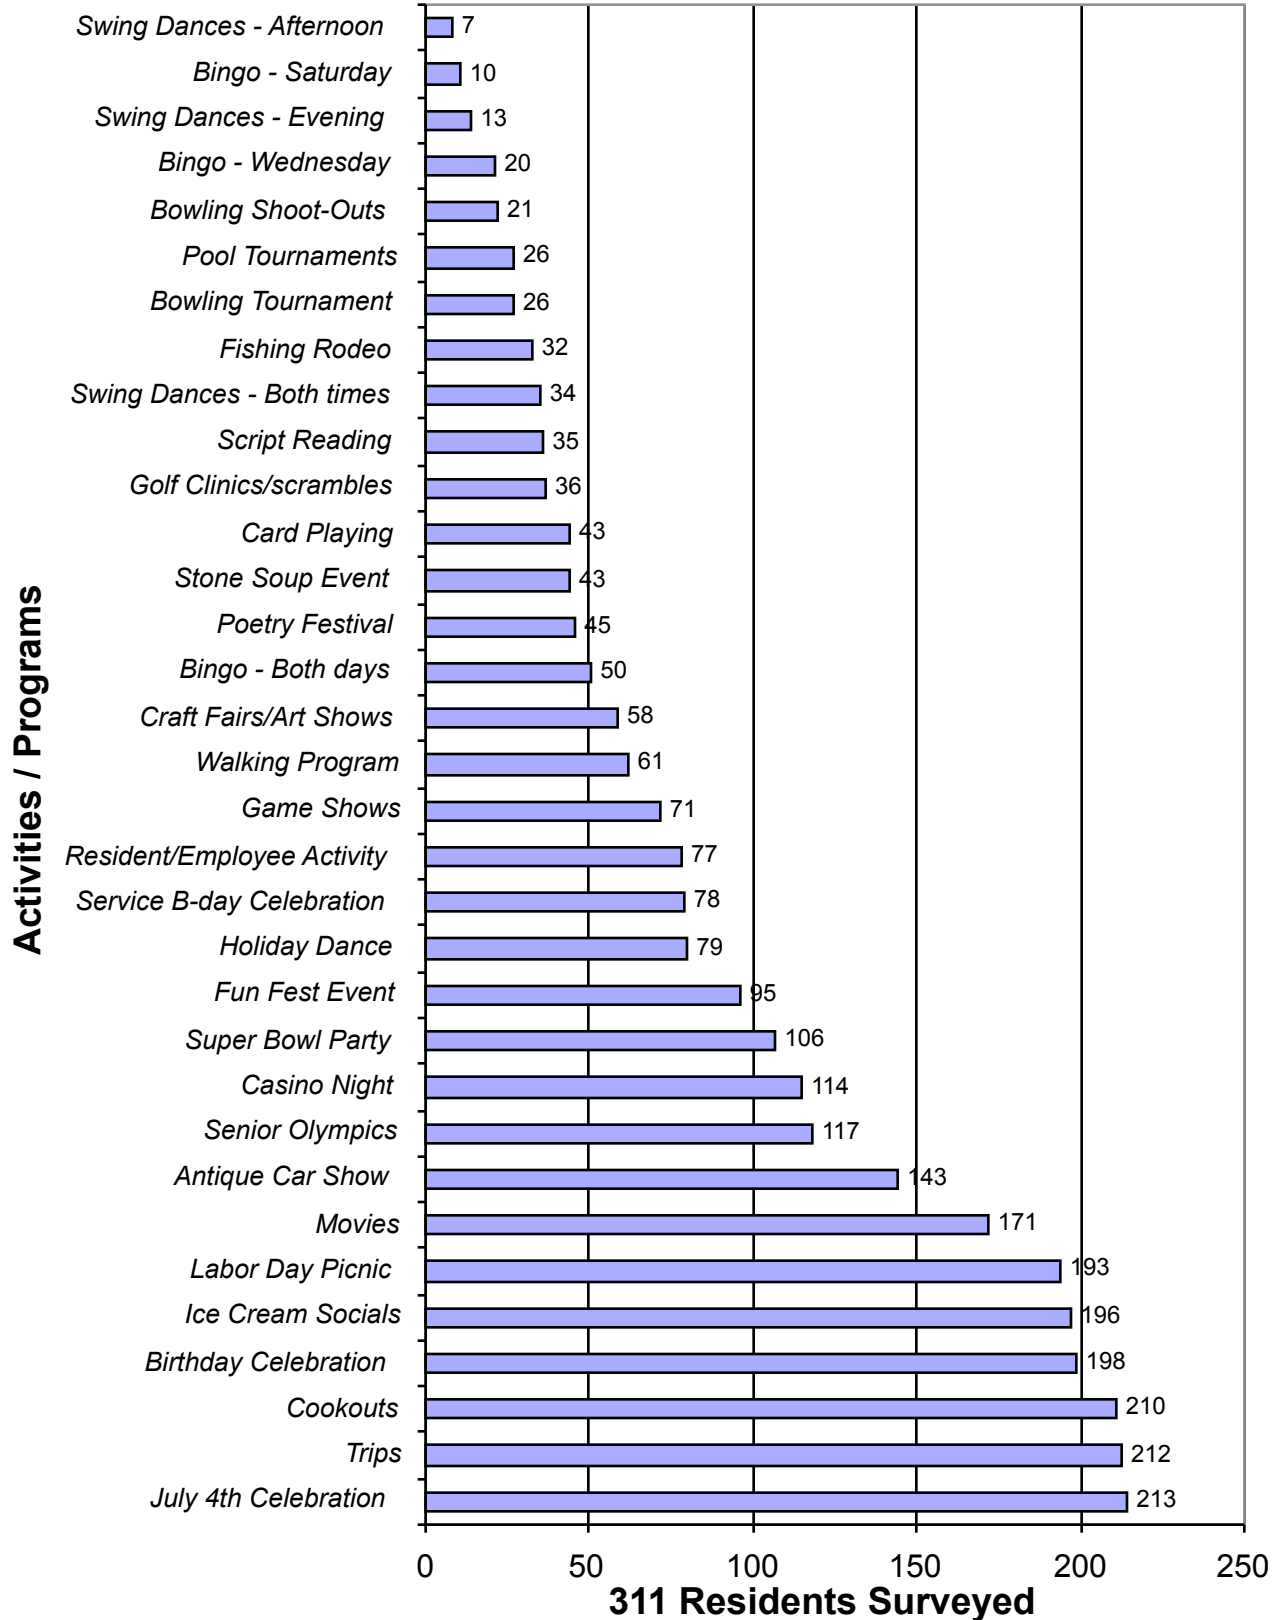

Facility Usage Survey - July 2007

311 Residents Surveyed

Comparative Facility Usage Survey July 2006 - July 2007

Activites / Programs Survey - July 2007

Comparative Activities and Programs Evaluation July 2006 - July 2007

Class Survey - July 2007

Comparative Class Survey July 2006 - July 2007

Theatre Performances Survey - July 2007

Comparative Theatre Performances Survey

July 2006 - July 2007

Fashion Show

Activities and Programs Evaluation - July 2007