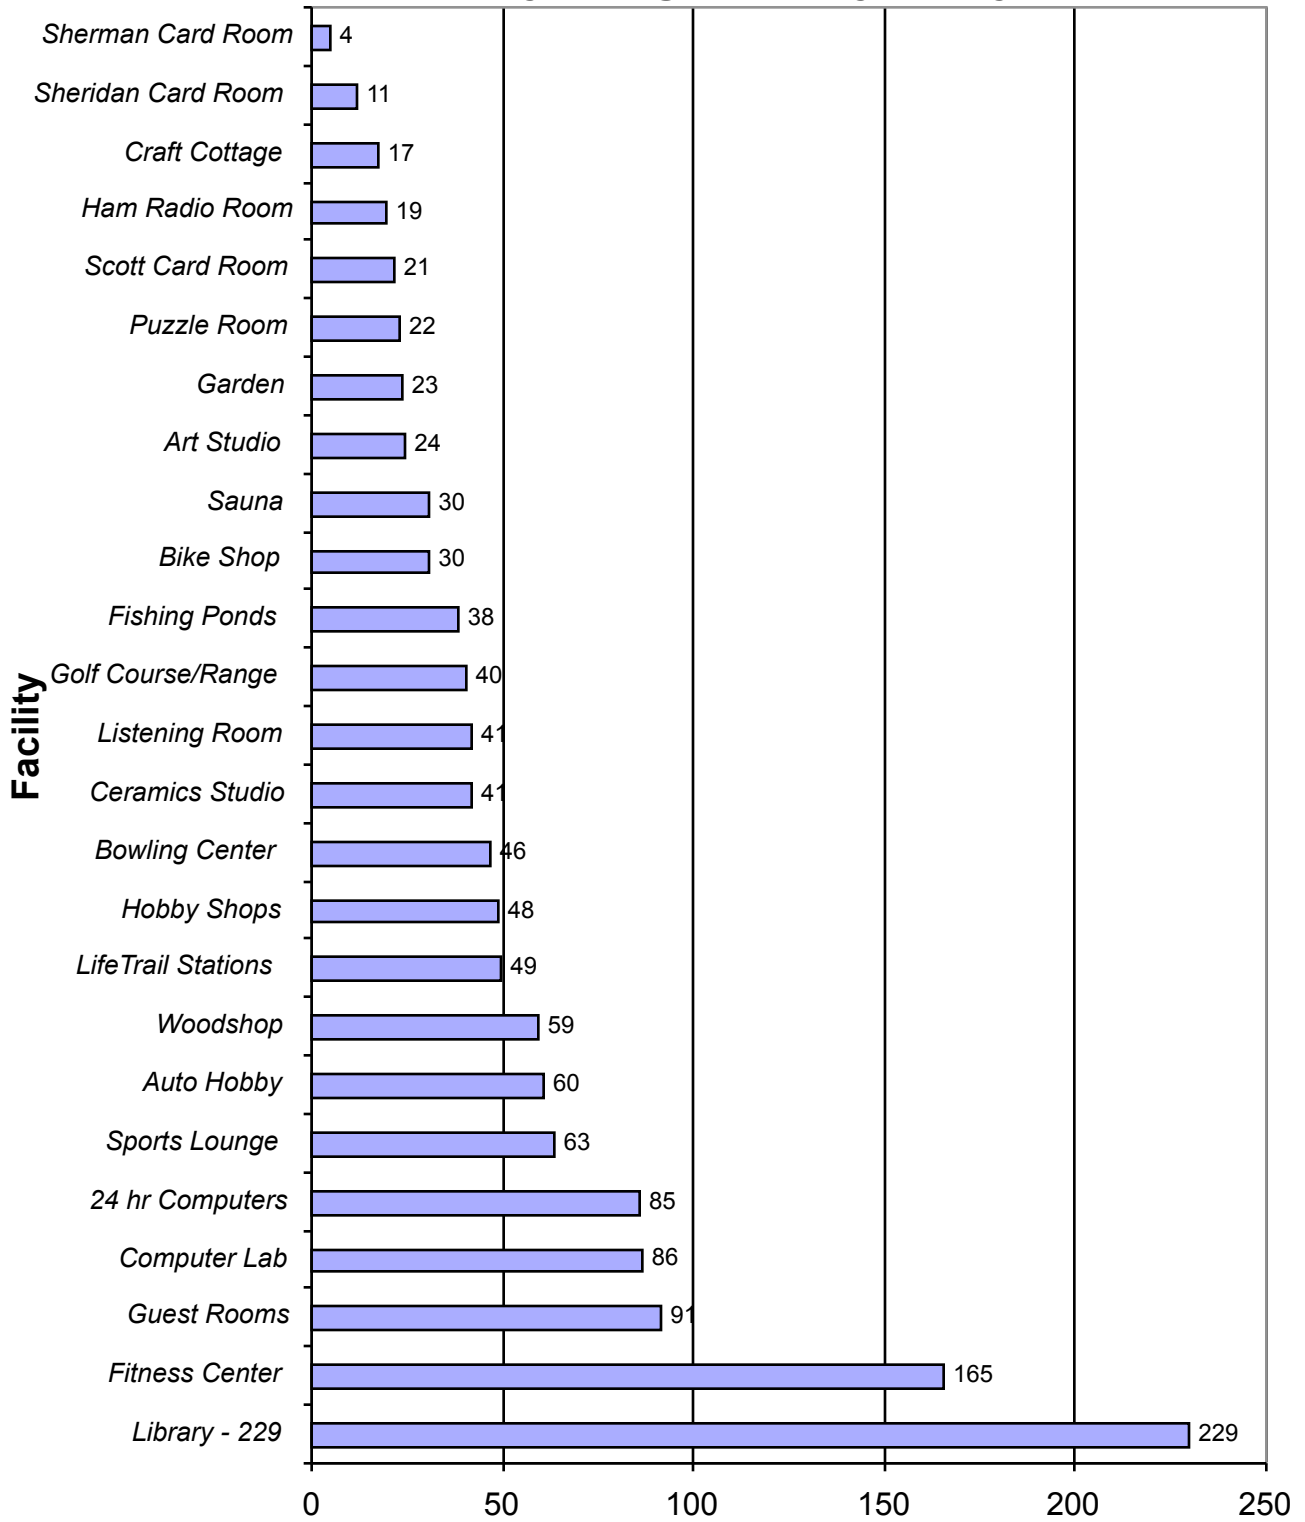

Facility Usage Survey - July 2007

311 Residents Surveyed

Comparative Facility Usage Survey July 2006 - July 2007

Activites / Programs Survey - July 2007

Comparative Activities and Programs Evaluation July 2006 - July 2007

Class Survey - July 2007

Comparative Class Survey July 2006 - July 2007

Theatre Performances Survey - July 2007

Comparative Theatre Performances Survey

July 2006 - July 2007

Fashion Show

Activities and Programs Evaluation - July 2007