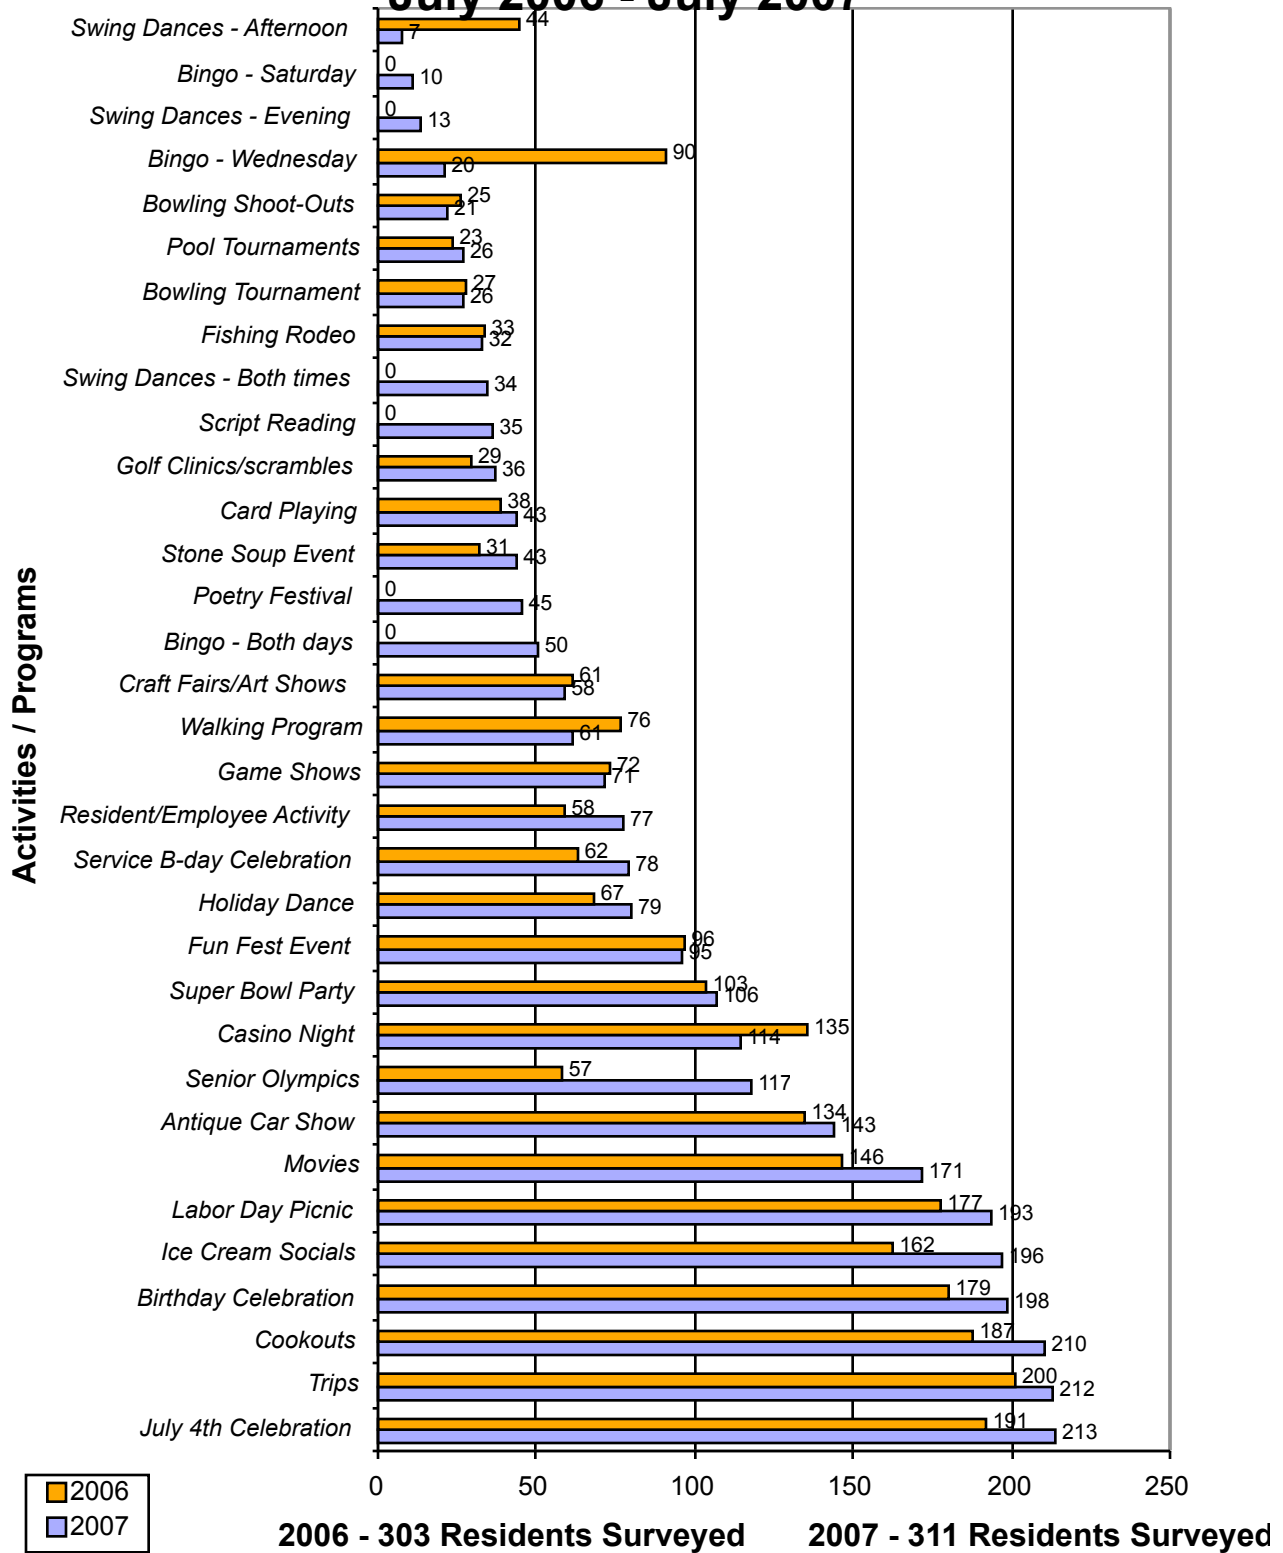

Facility Usage Survey - July 2007

311 Residents Surveyed

Comparative Facility Usage Survey July 2006 - July 2007

Activites / Programs Survey - July 2007

Comparative Activities and Programs Evaluation July 2006 - July 2007

Class Survey - July 2007

Comparative Class Survey July 2006 - July 2007

Theatre Performances Survey - July 2007

Comparative Theatre Performances Survey

July 2006 - July 2007

Fashion Show

Activities and Programs Evaluation - July 2007

Comparative Activities / Programs Survey

July 2006 - July 2007

Facilities Evaluation - July 2007

Comparative Facilities Evaluation July 2006 - July 2007

Customer Service Evaluation - July 2007

Comparative Customer Service Evaluation July 2006 - July 2007