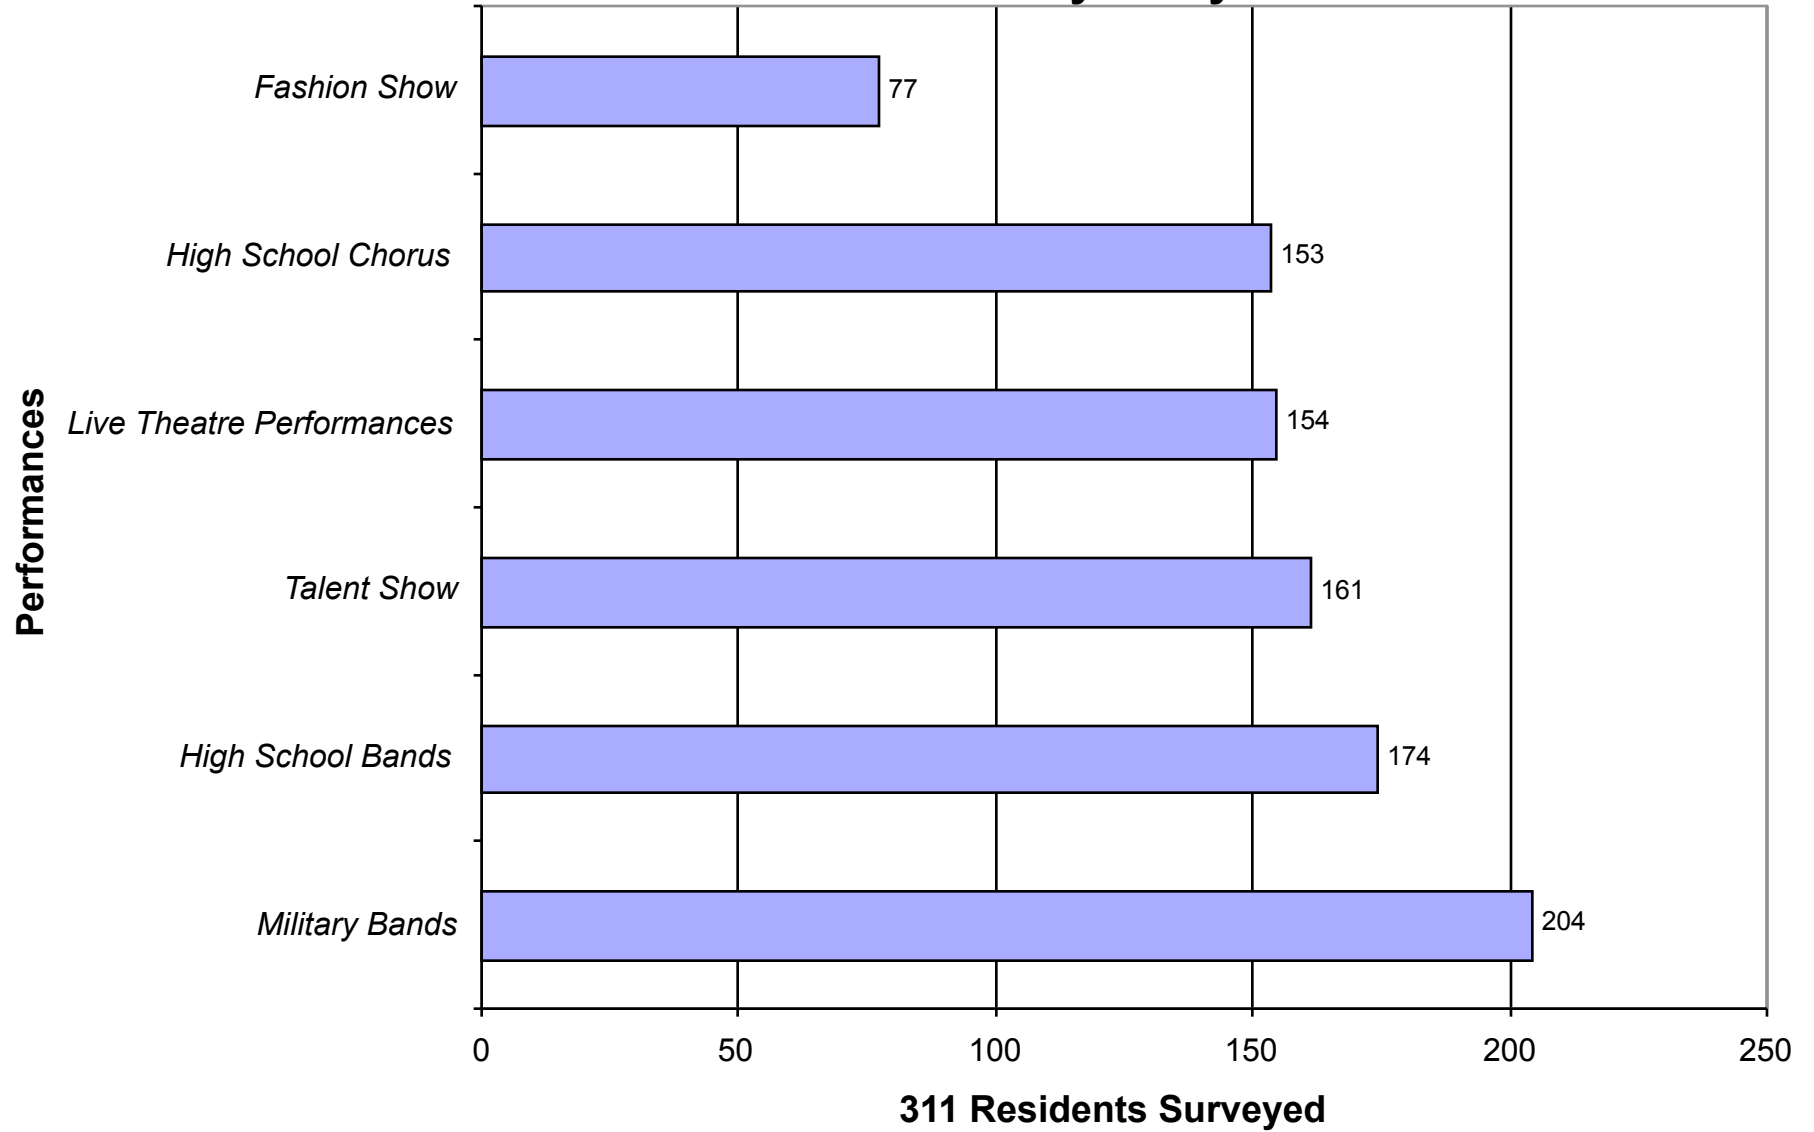

Theatre Performances Survey - July 2007