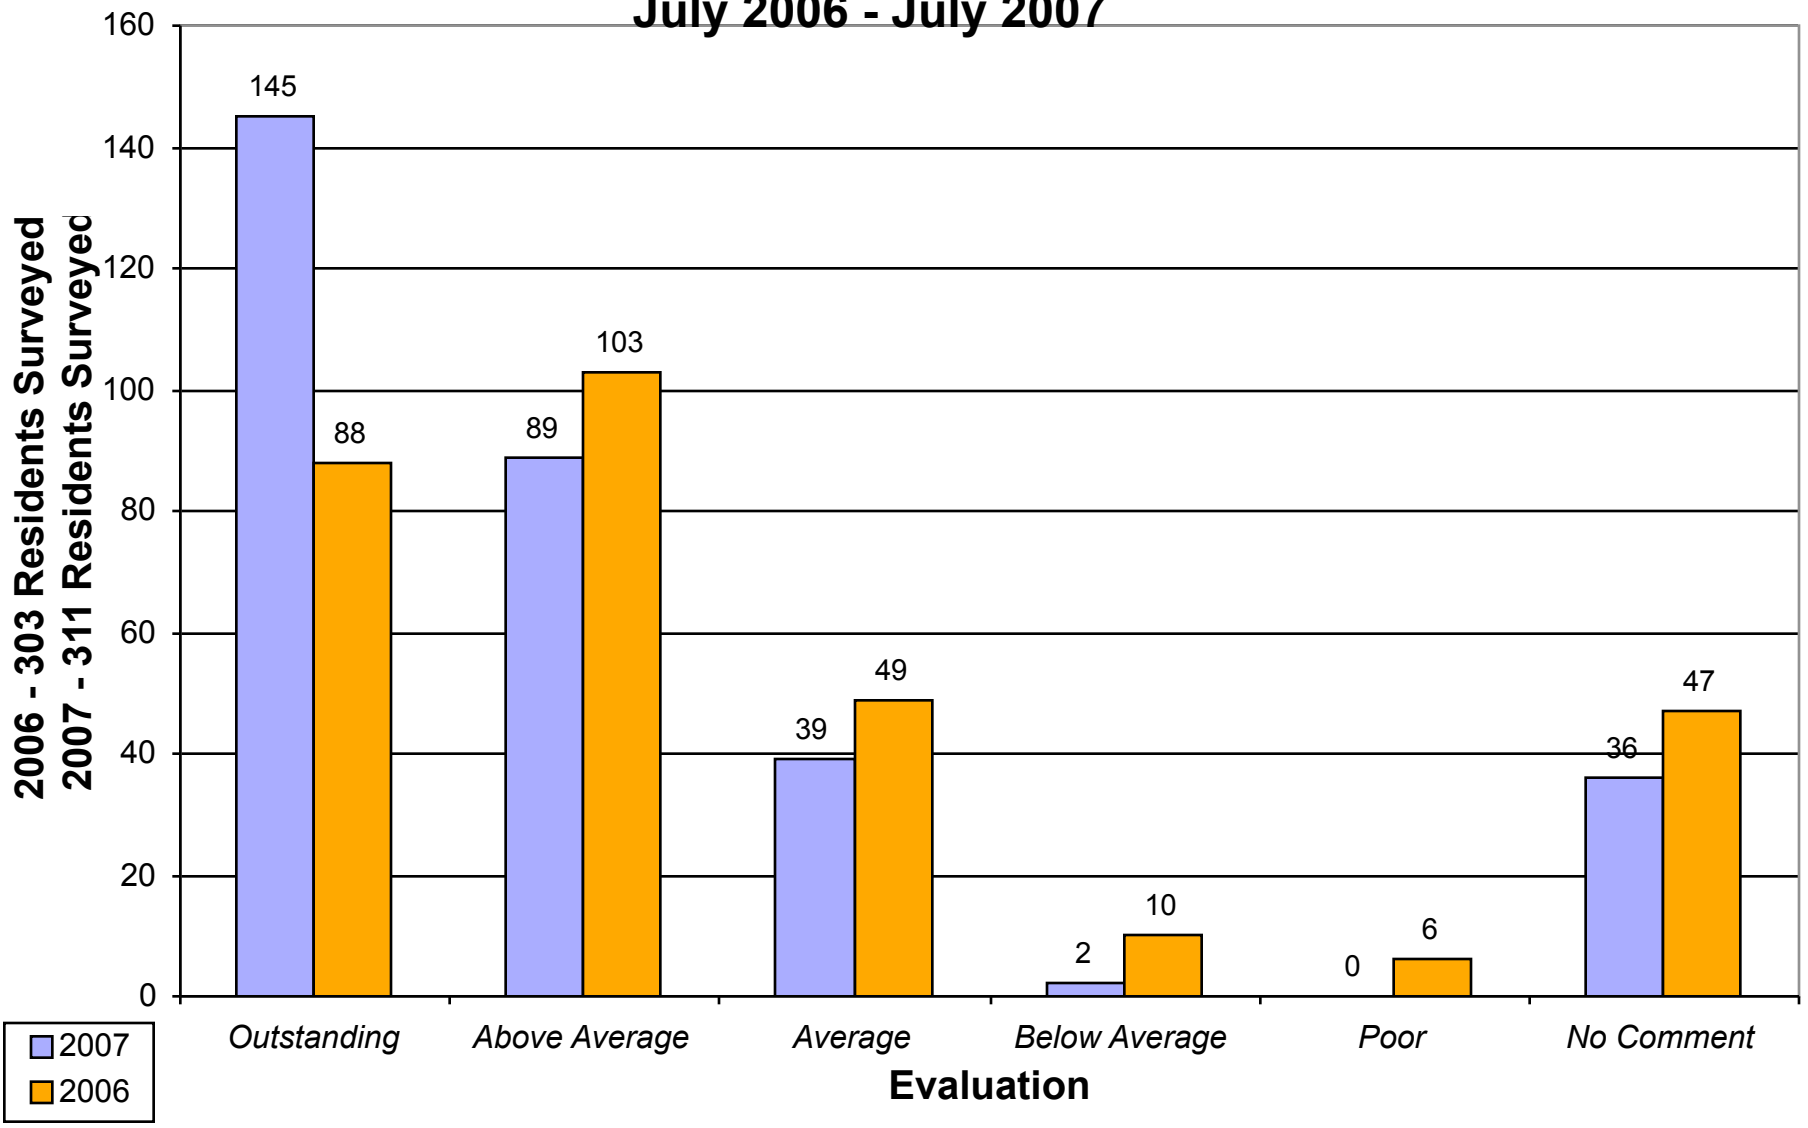

Facility Usage Survey - July 2007

311 Residents Surveyed

Comparative Facility Usage Survey July 2006 - July 2007

Activites / Programs Survey - July 2007

Comparative Activities and Programs Evaluation July 2006 - July 2007

Class Survey - July 2007

Comparative Class Survey July 2006 - July 2007

Theatre Performances Survey - July 2007

Comparative Theatre Performances Survey

July 2006 - July 2007

Fashion Show

Activities and Programs Evaluation - July 2007

Comparative Activities / Programs Survey

July 2006 - July 2007

Facilities Evaluation - July 2007

Comparative Facilities Evaluation July 2006 - July 2007

Customer Service Evaluation - July 2007

Comparative Customer Service Evaluation July 2006 - July 2007