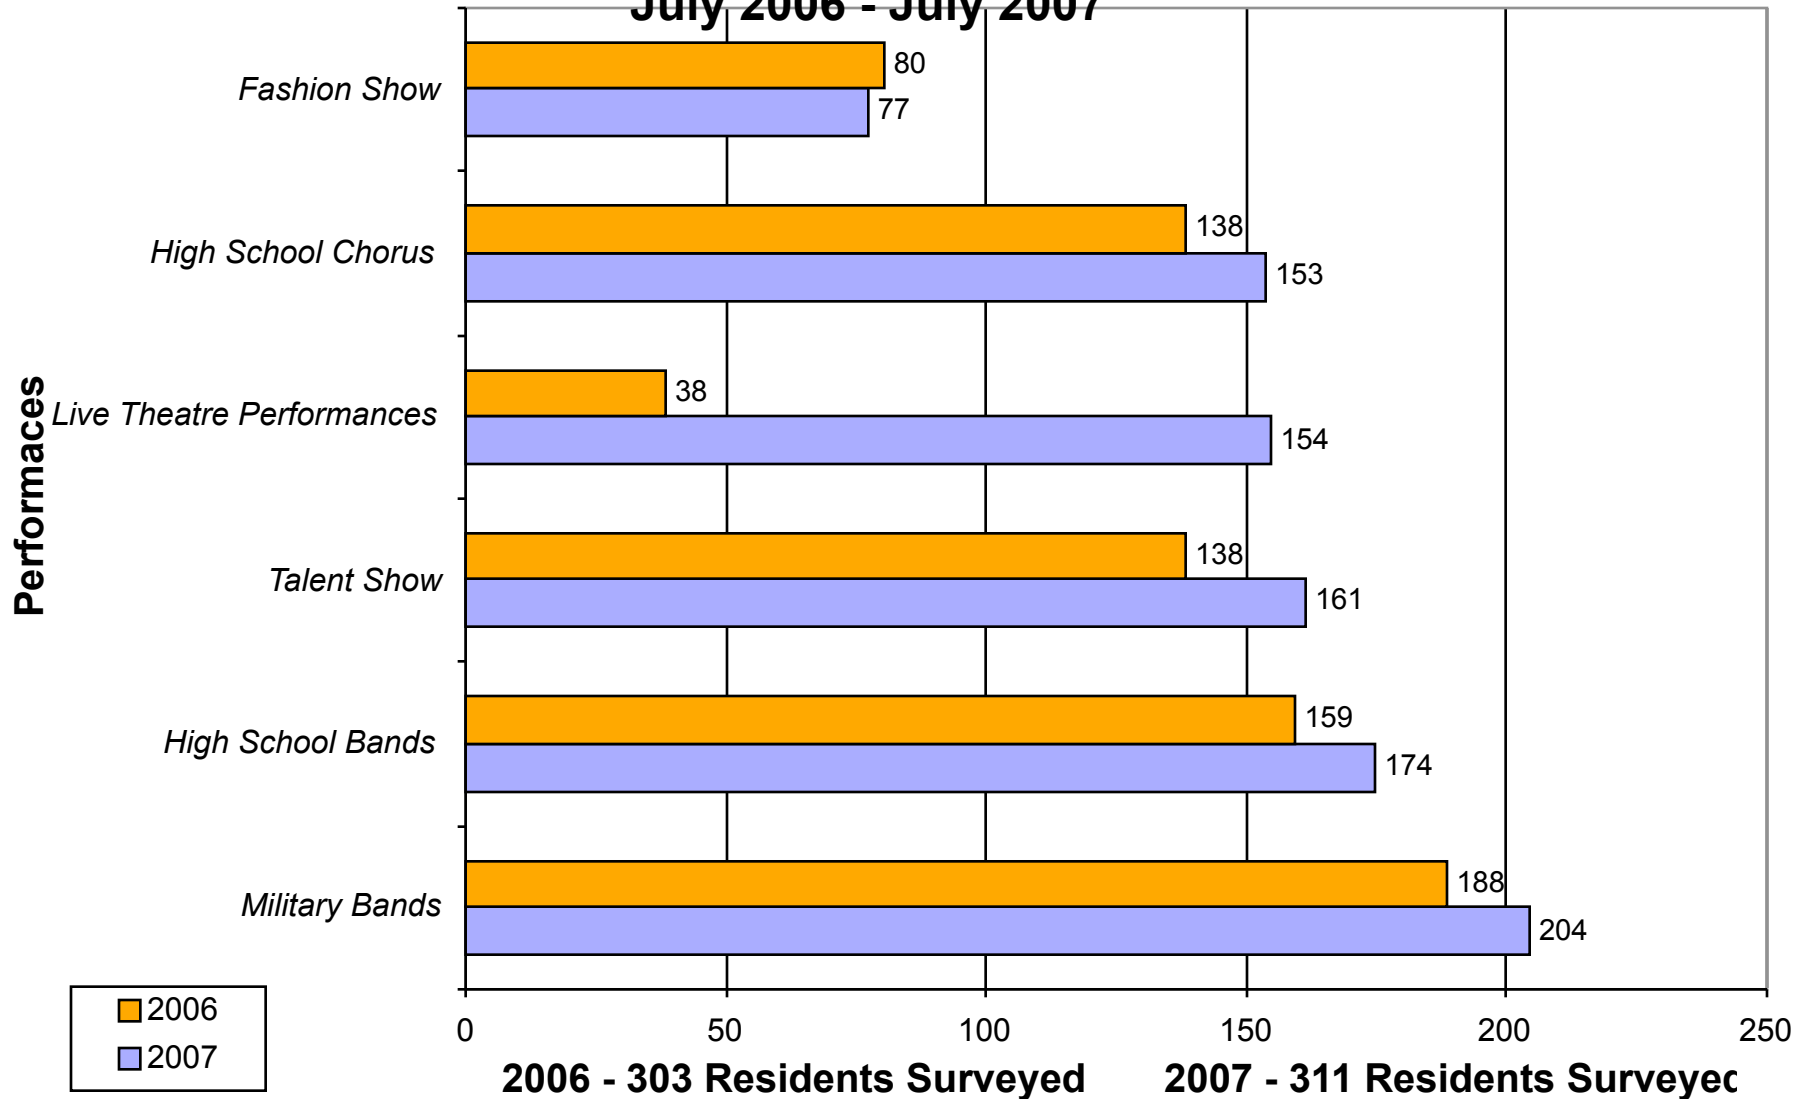

Facility Usage Survey - July 2007

311 Residents Surveyed

Comparative Facility Usage Survey July 2006 - July 2007

Activites / Programs Survey - July 2007

Comparative Activities and Programs Evaluation July 2006 - July 2007

Class Survey - July 2007

Comparative Class Survey July 2006 - July 2007

Theatre Performances Survey - July 2007

Comparative Theatre Performances Survey

July 2006 - July 2007

Fashion Show

Activities and Programs Evaluation - July 2007