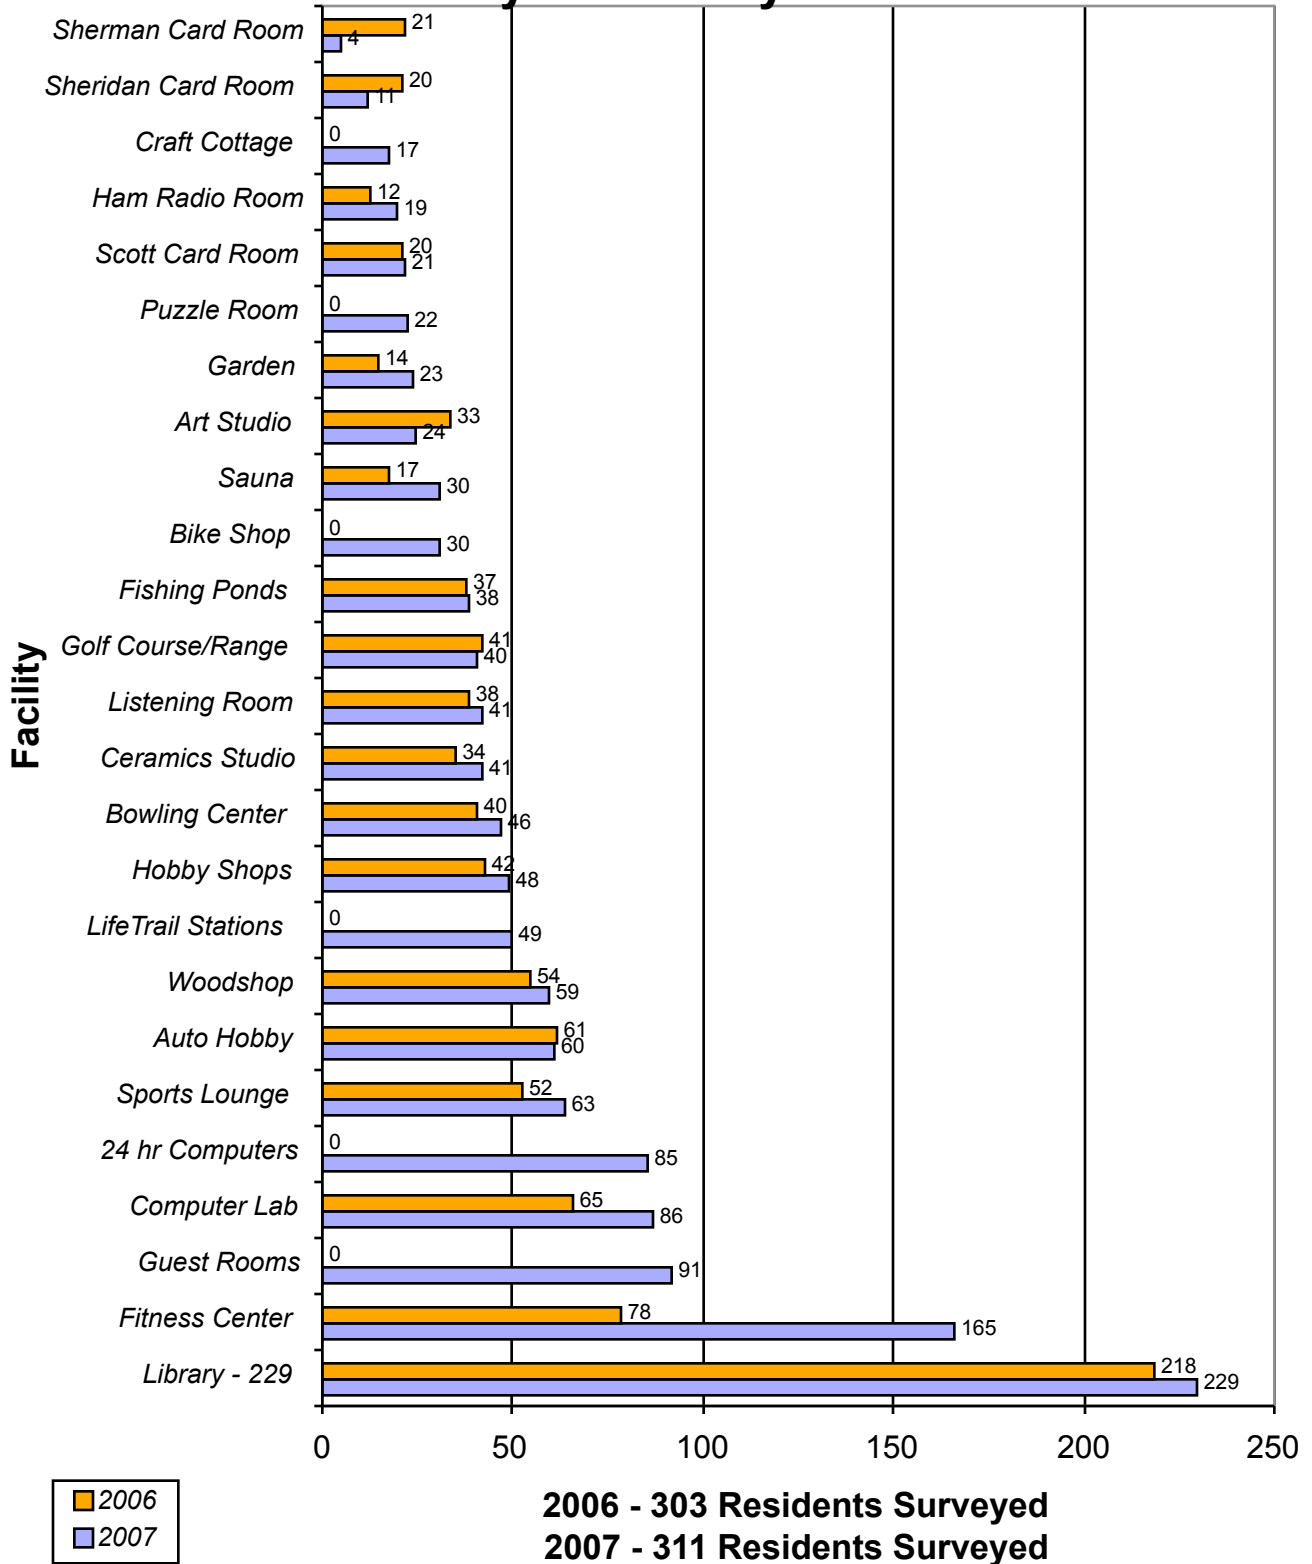

Facility Usage Survey - July 2007

311 Residents Surveyed

Comparative Facility Usage Survey July 2006 - July 2007

Activites / Programs Survey - July 2007

Comparative Activities and Programs Evaluation July 2006 - July 2007

Class Survey - July 2007

Comparative Class Survey July 2006 - July 2007

Theatre Performances Survey - July 2007

Comparative Theatre Performances Survey

July 2006 - July 2007

Fashion Show

Activities and Programs Evaluation - July 2007

Comparative Activities / Programs Survey

July 2006 - July 2007

Facilities Evaluation - July 2007

Comparative Facilities Evaluation July 2006 - July 2007

Customer Service Evaluation - July 2007

Comparative Customer Service Evaluation July 2006 - July 2007