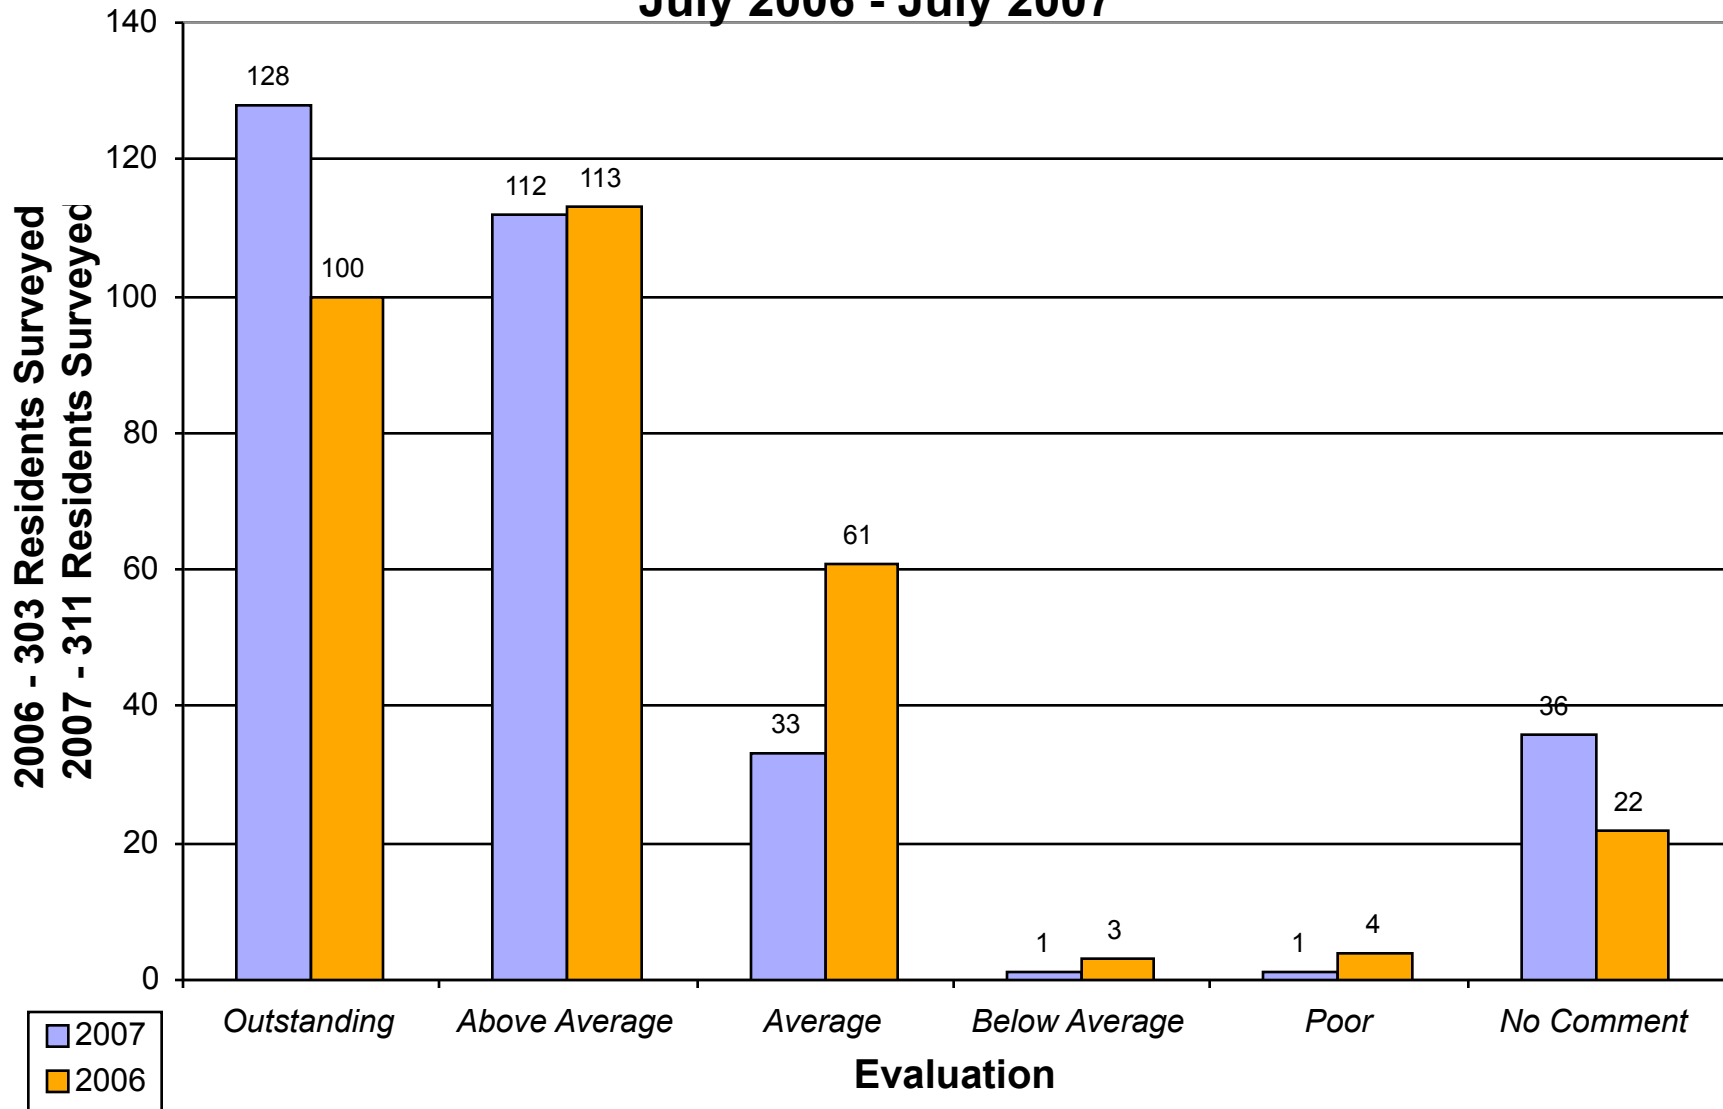

Facility Usage Survey - July 2007

311 Residents Surveyed

Comparative Facility Usage Survey July 2006 - July 2007

Activites / Programs Survey - July 2007

Comparative Activities and Programs Evaluation July 2006 - July 2007

Class Survey - July 2007

Comparative Class Survey July 2006 - July 2007

Theatre Performances Survey - July 2007

Comparative Theatre Performances Survey

July 2006 - July 2007

Fashion Show

Activities and Programs Evaluation - July 2007