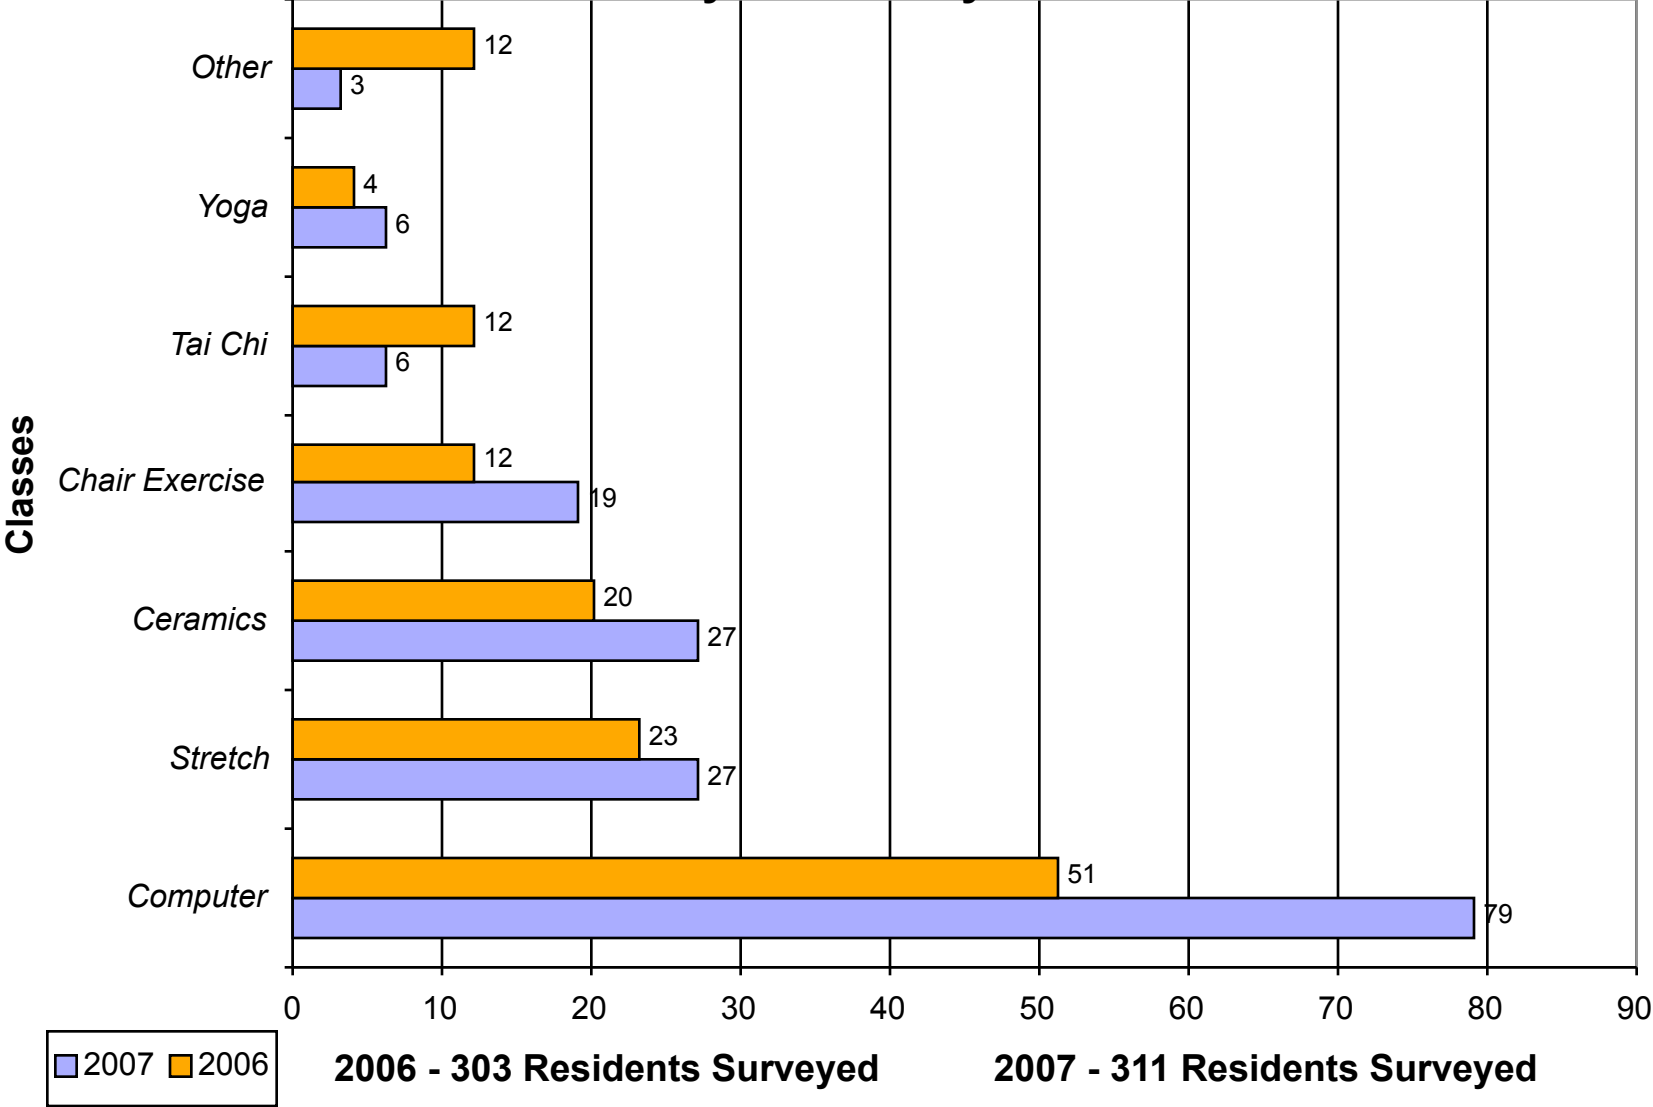

Facility Usage Survey - July 2007

311 Residents Surveyed

Comparative Facility Usage Survey July 2006 - July 2007

Activites / Programs Survey - July 2007

Comparative Activities and Programs Evaluation July 2006 - July 2007

Class Survey - July 2007

Comparative Class Survey July 2006 - July 2007

Theatre Performances Survey - July 2007

Comparative Theatre Performances Survey

July 2006 - July 2007

Fashion Show

Activities and Programs Evaluation - July 2007