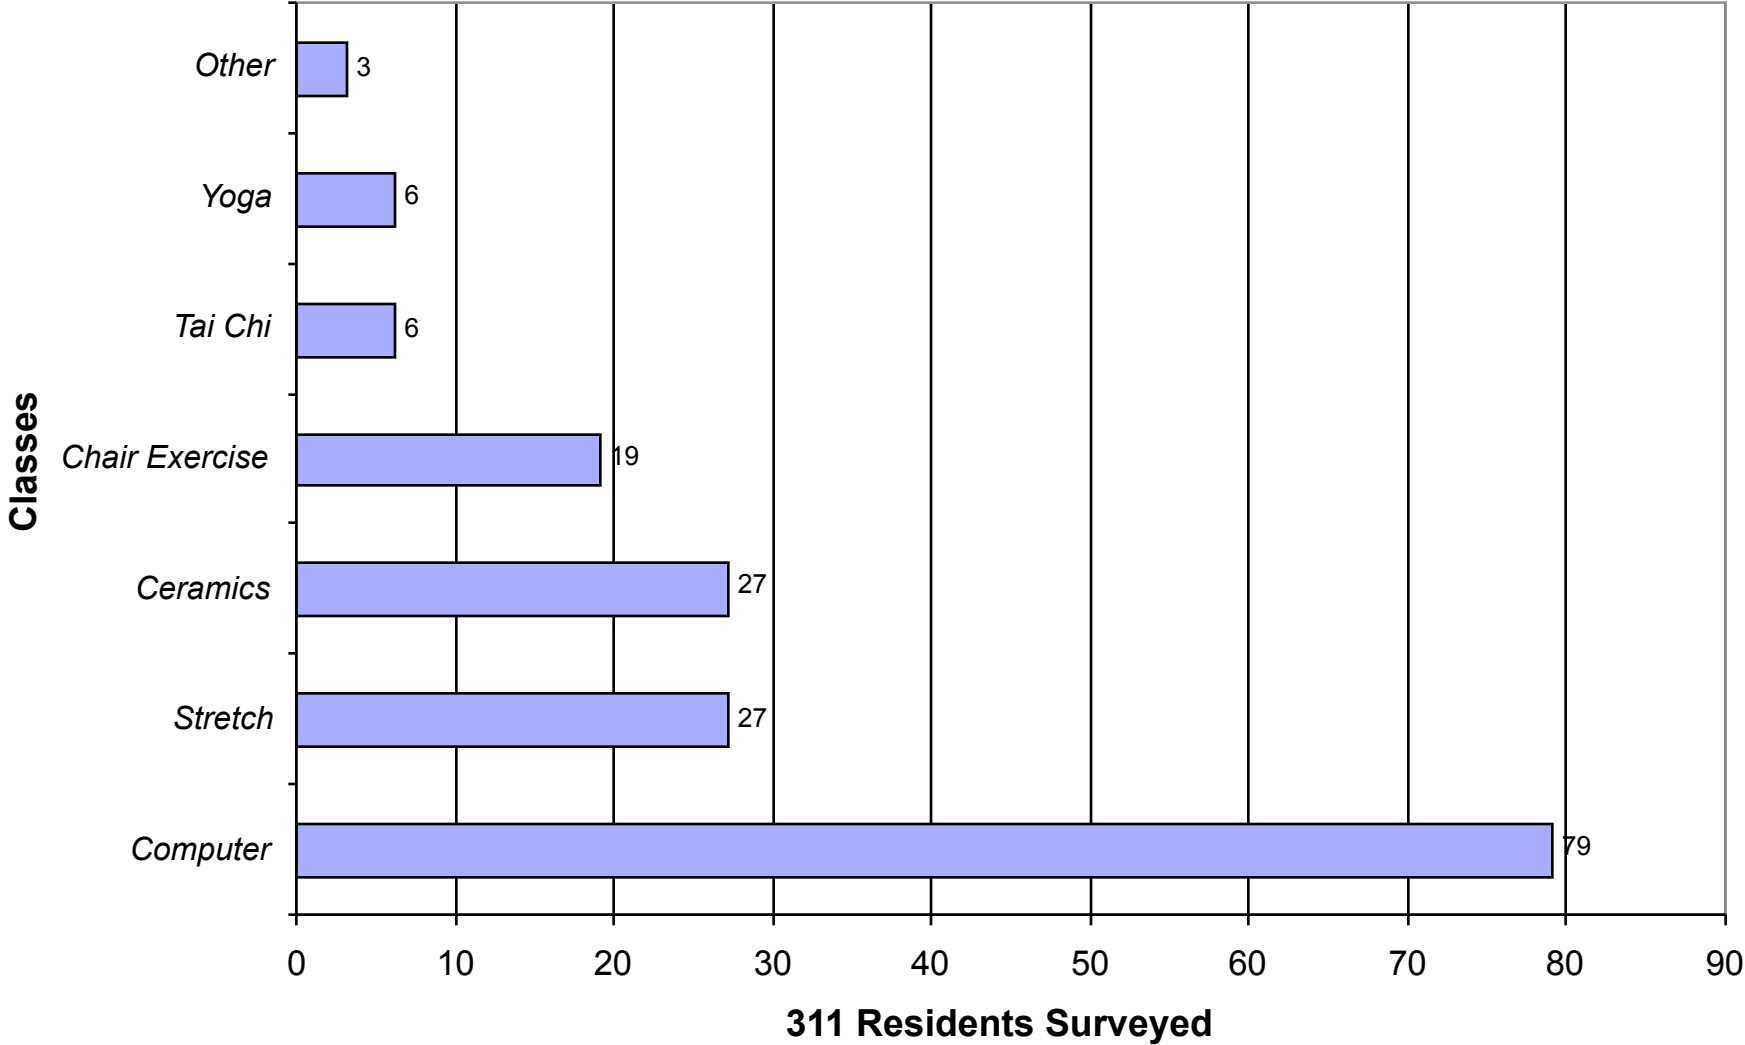

Facility Usage Survey - July 2007

311 Residents Surveyed

Comparative Facility Usage Survey July 2006 - July 2007

Activites / Programs Survey - July 2007

Comparative Activities and Programs Evaluation July 2006 - July 2007

Class Survey - July 2007

Comparative Class Survey July 2006 - July 2007

Theatre Performances Survey - July 2007

Comparative Theatre Performances Survey

July 2006 - July 2007

Fashion Show

Activities and Programs Evaluation - July 2007