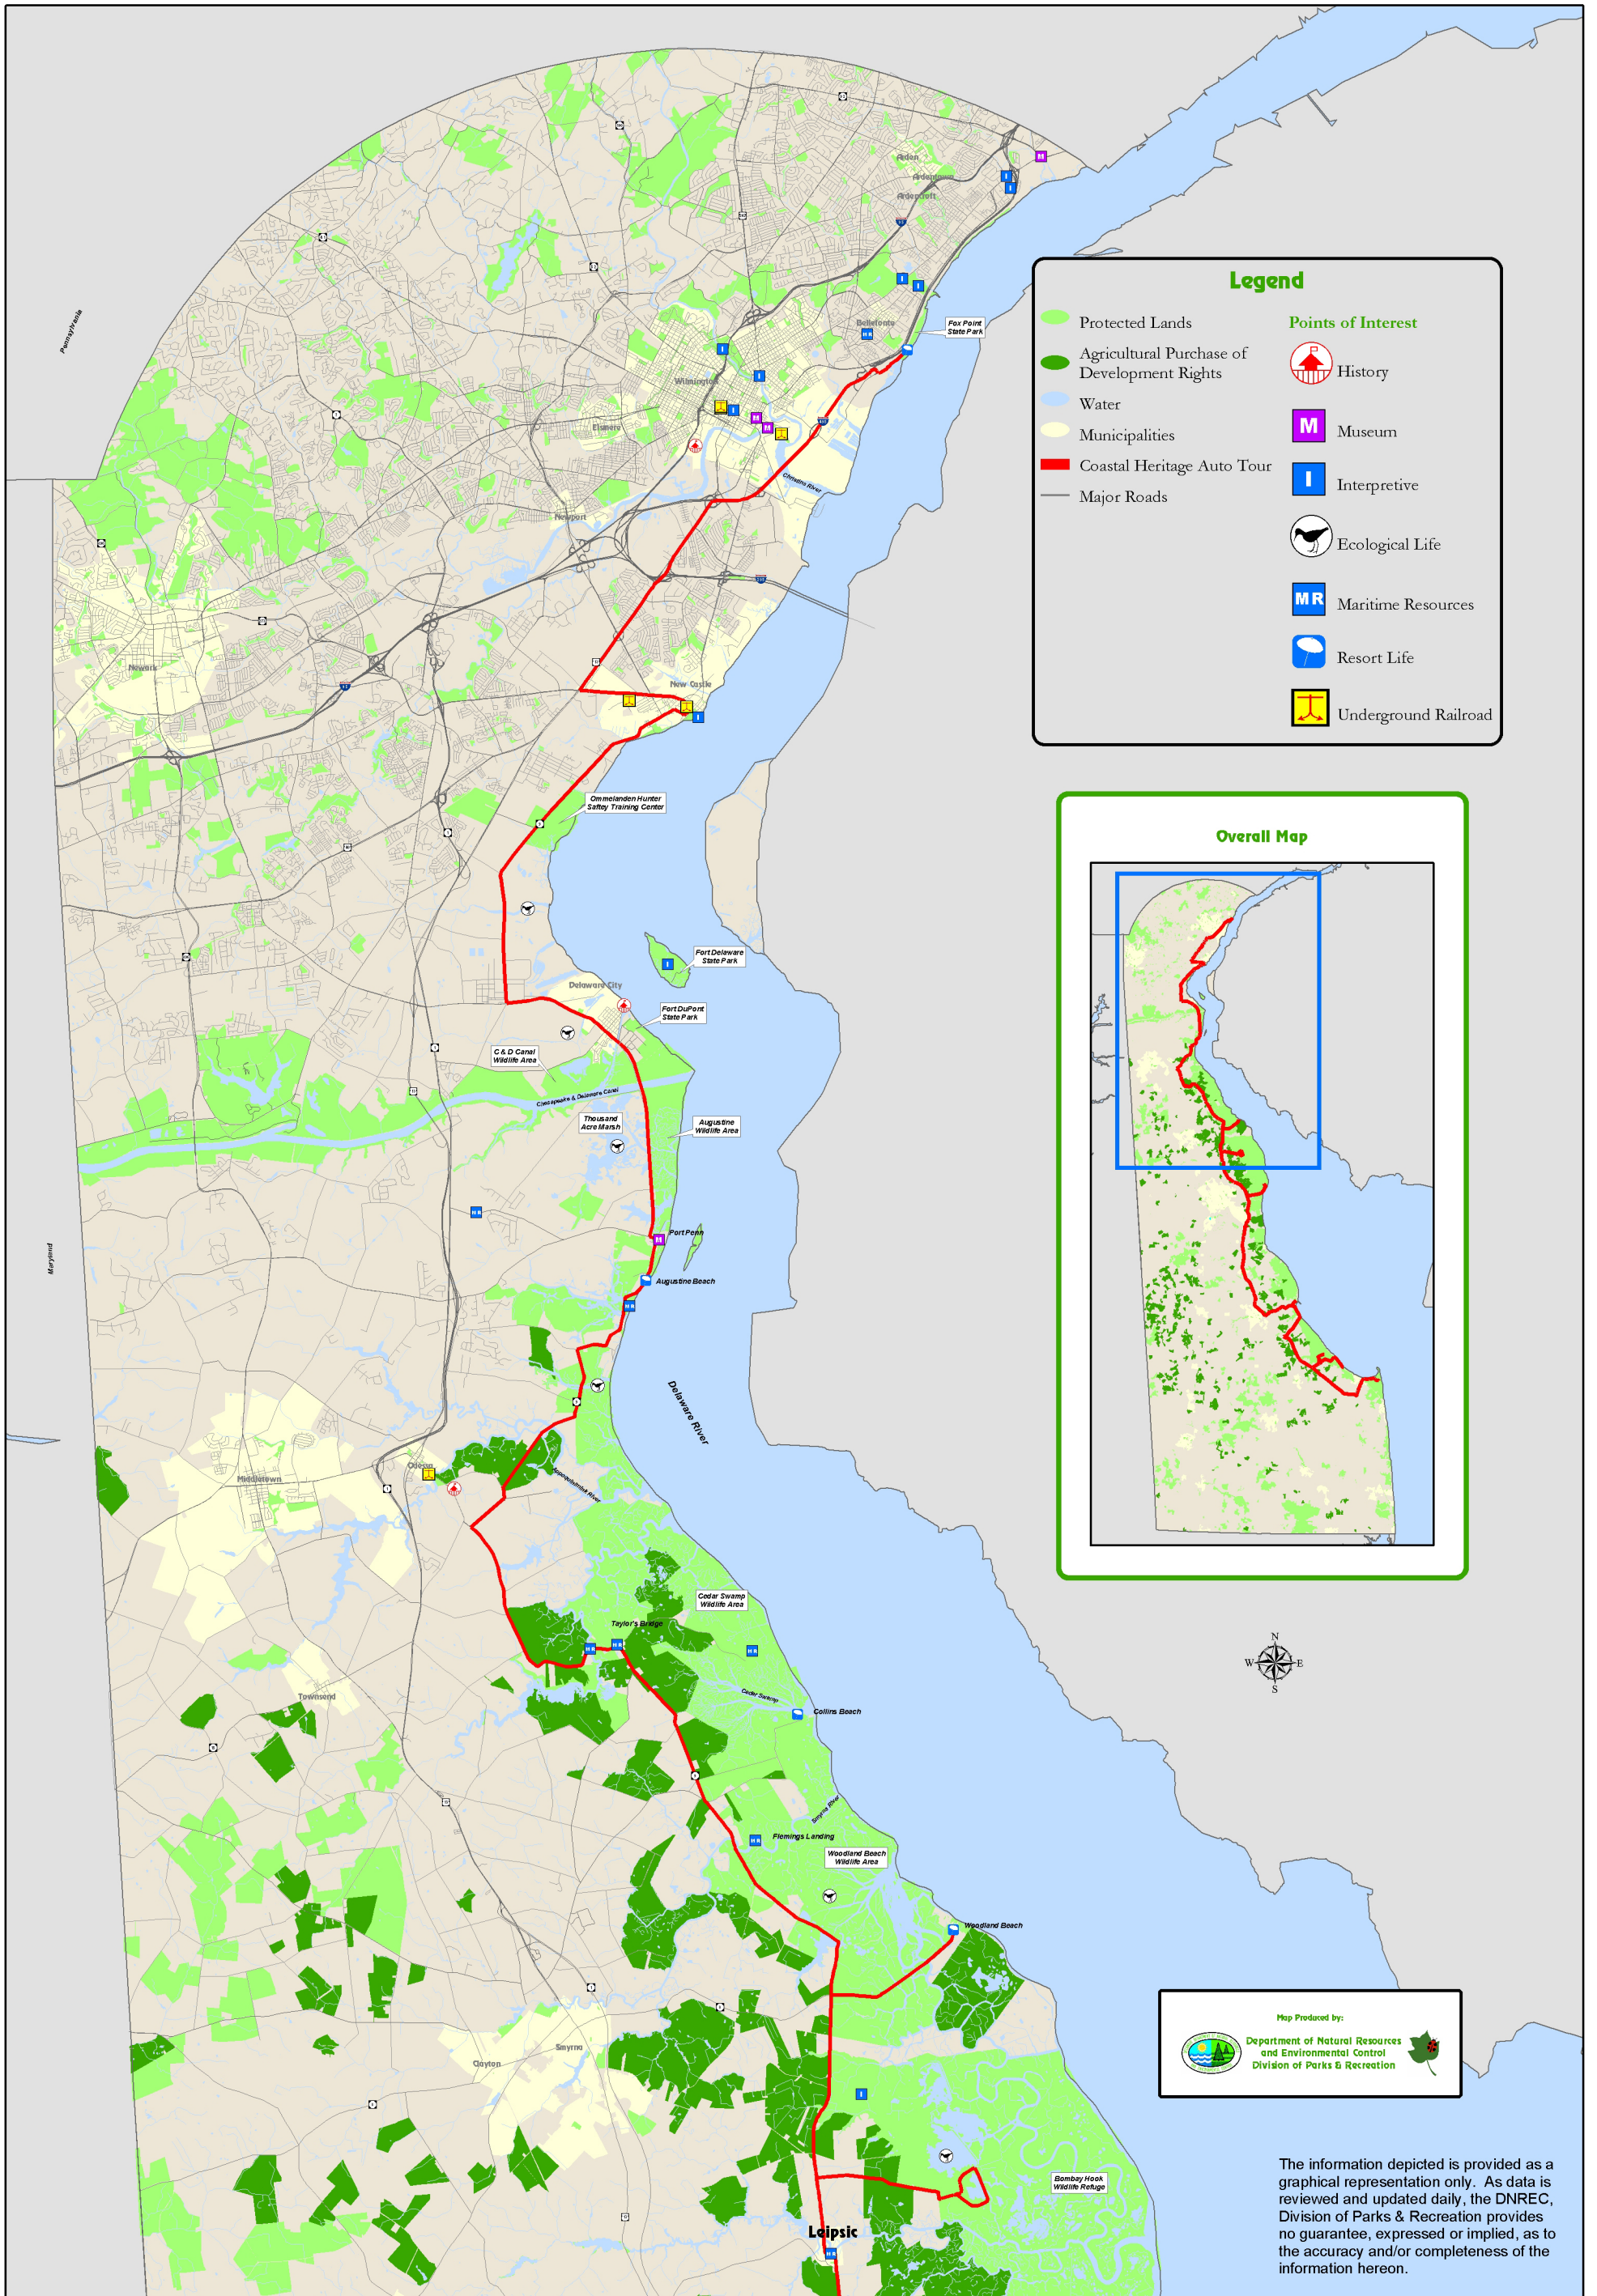

# Delaware Coastal Heritage Area National Park Site Proposal

New Castle County

### Legend

	Protected Lands		History
	Agricultural Purchase of Development Rights		Museum
	Water		Interpretive
	Municipalities		Ecological Life
	Coastal Heritage Auto Tour		Maritime Resources
	Major Roads		Resort Life
			Underground Railroad

### Overall Map

Map Produced by:  

 Department of Natural Resources  
 and Environmental Control  
 Division of Parks & Recreation

The information depicted is provided as a graphical representation only. As data is reviewed and updated daily, the DNREC, Division of Parks & Recreation provides no guarantee, expressed or implied, as to the accuracy and/or completeness of the information herein.