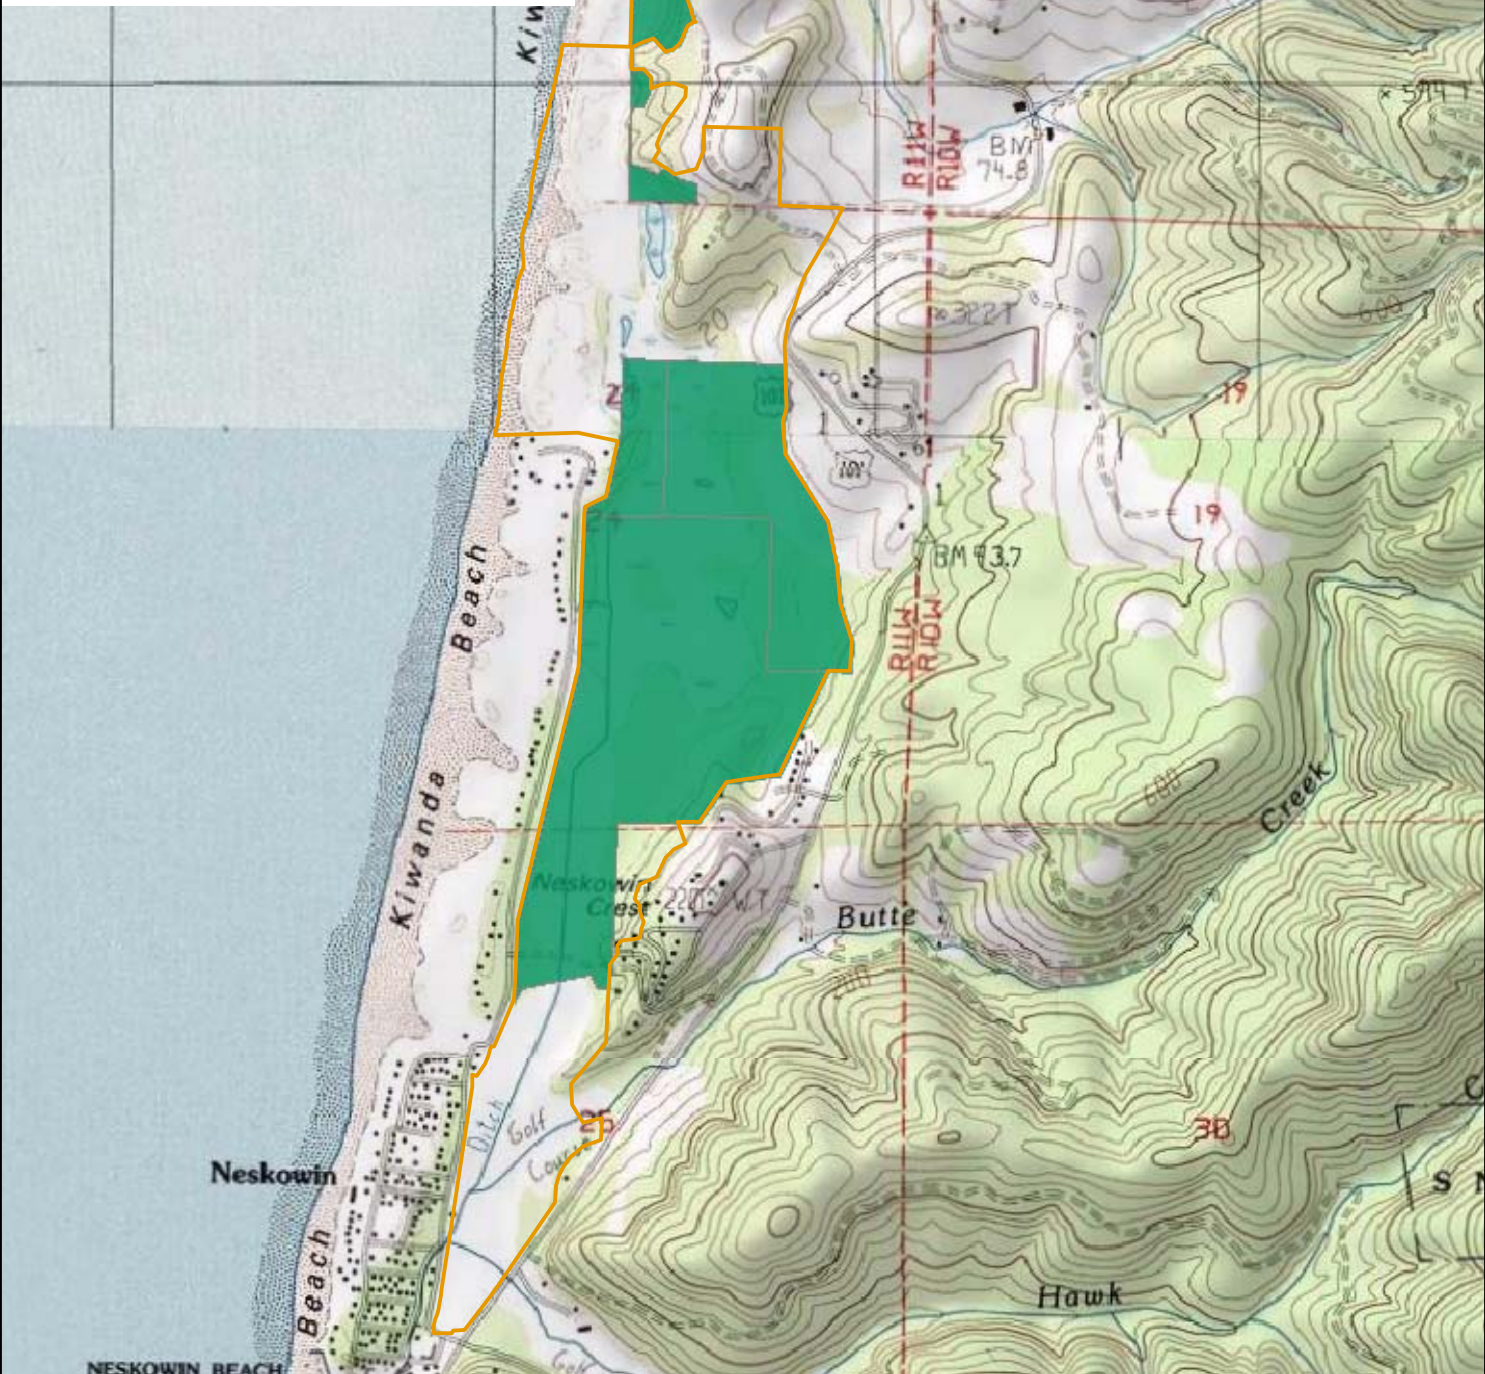

Neskowin Marsh Unit
Nestucca Bay
National Wildlife Refuge
Land Status

Land Acquisition Status

-  Refuge Lands
-  Authorized Refuge Boundary

Oregon Coast National Wildlife Refuge Complex
2127 SE OSU Drive
Newport, OR 97365
541 867 4550

Source Data: USFWS Division of Realty, USGS, National Geographic
Map Info: NAD 1983 UTM Zone 10N
Transverse Mercator 1:19798
Software: ESRI ArcGIS 8.1
Date: May 1, 2003
Map Design: Khemarith So, Mariana Lincoln