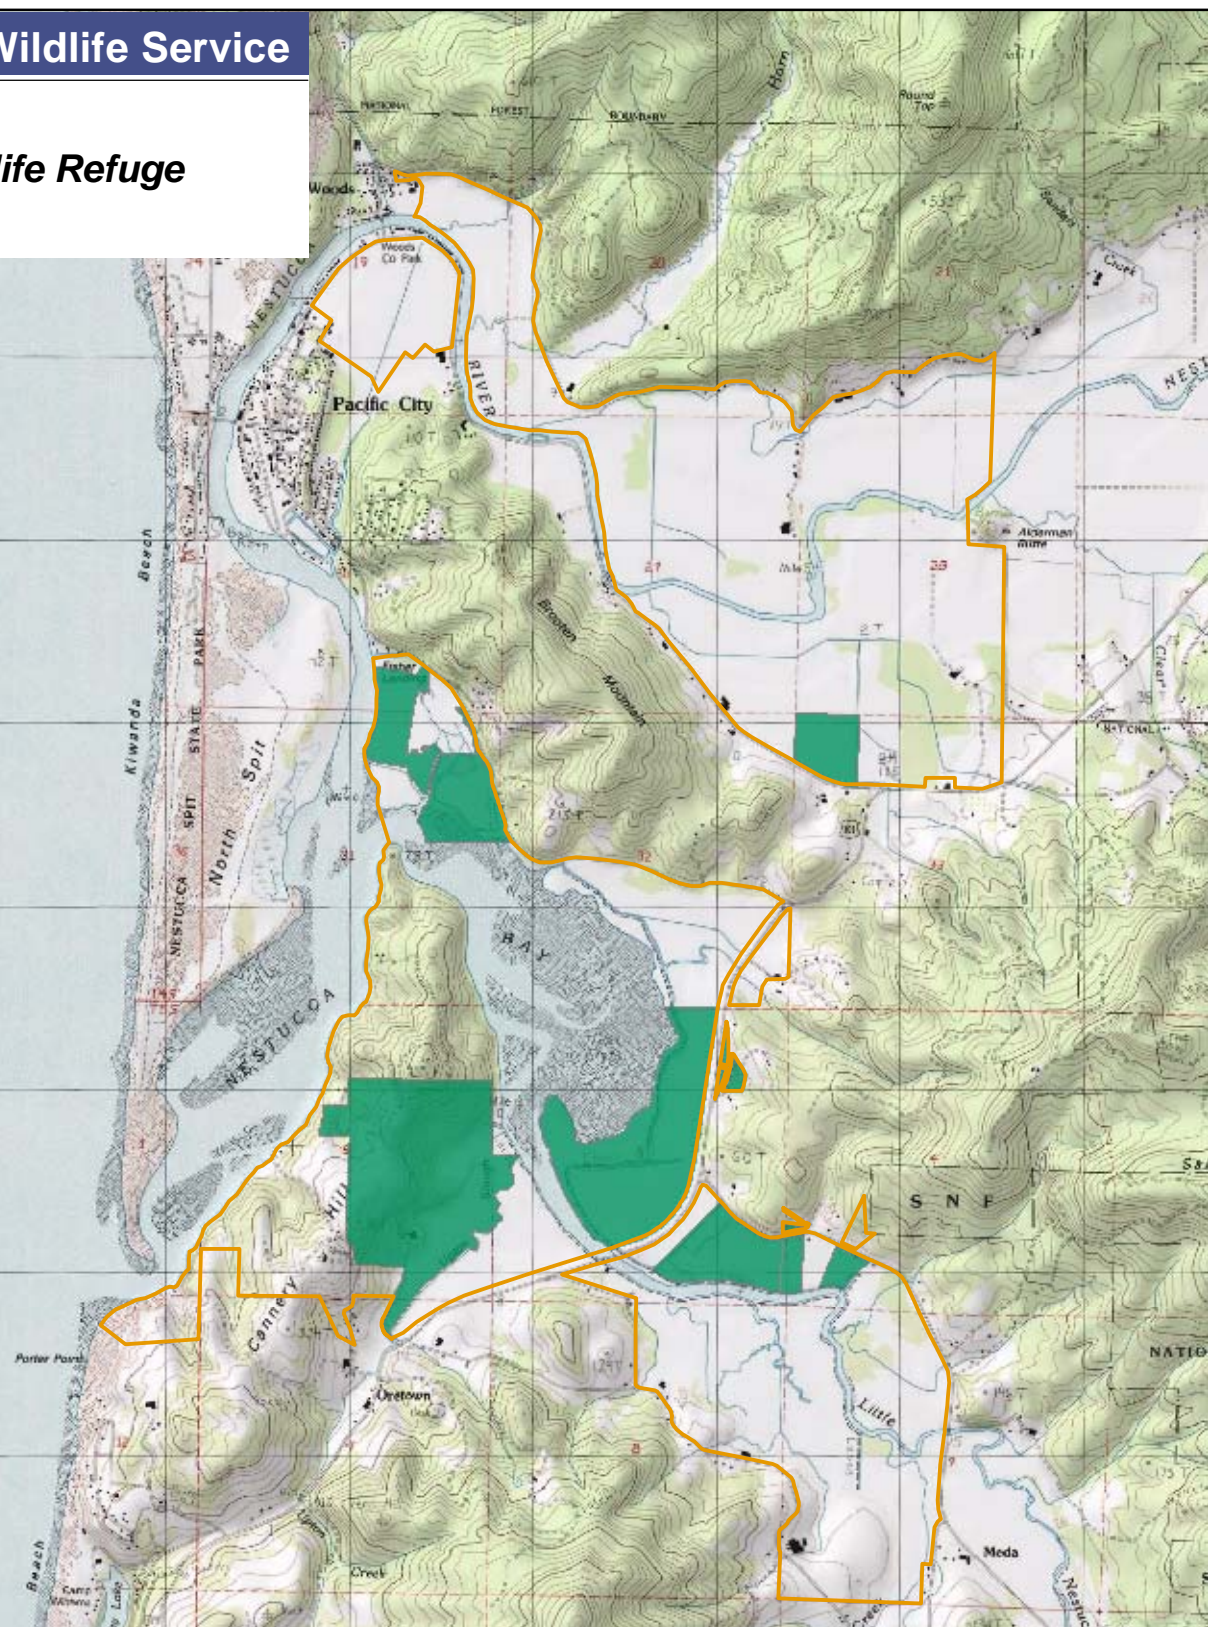

**Nestucca Bay
National Wildlife Refuge
Land Status**

P A C I F I C
O C E A N
O R E G O N
I S L A N D S
N A T I O N A L
W I L D L I F E
R E F U G E
S Y S T E M

Land Acquisition Status

-  Refuge Lands
-  Authorized Refuge Boundary

Oregon Coast National Wildlife Refuge Complex
2127 SE OSU Drive
Newport, OR 97365
541 867 4550

Source Data: USFWS Division of Realty, USGS, National Geographic
Map Info: NAD 1983 UTM Zone 10N
Transverse Mercator 1:41292
Software: ESRI ArcGIS 8.1
Date: May 1, 2003
Map Design: Khemarath So, Mariana Lincoln