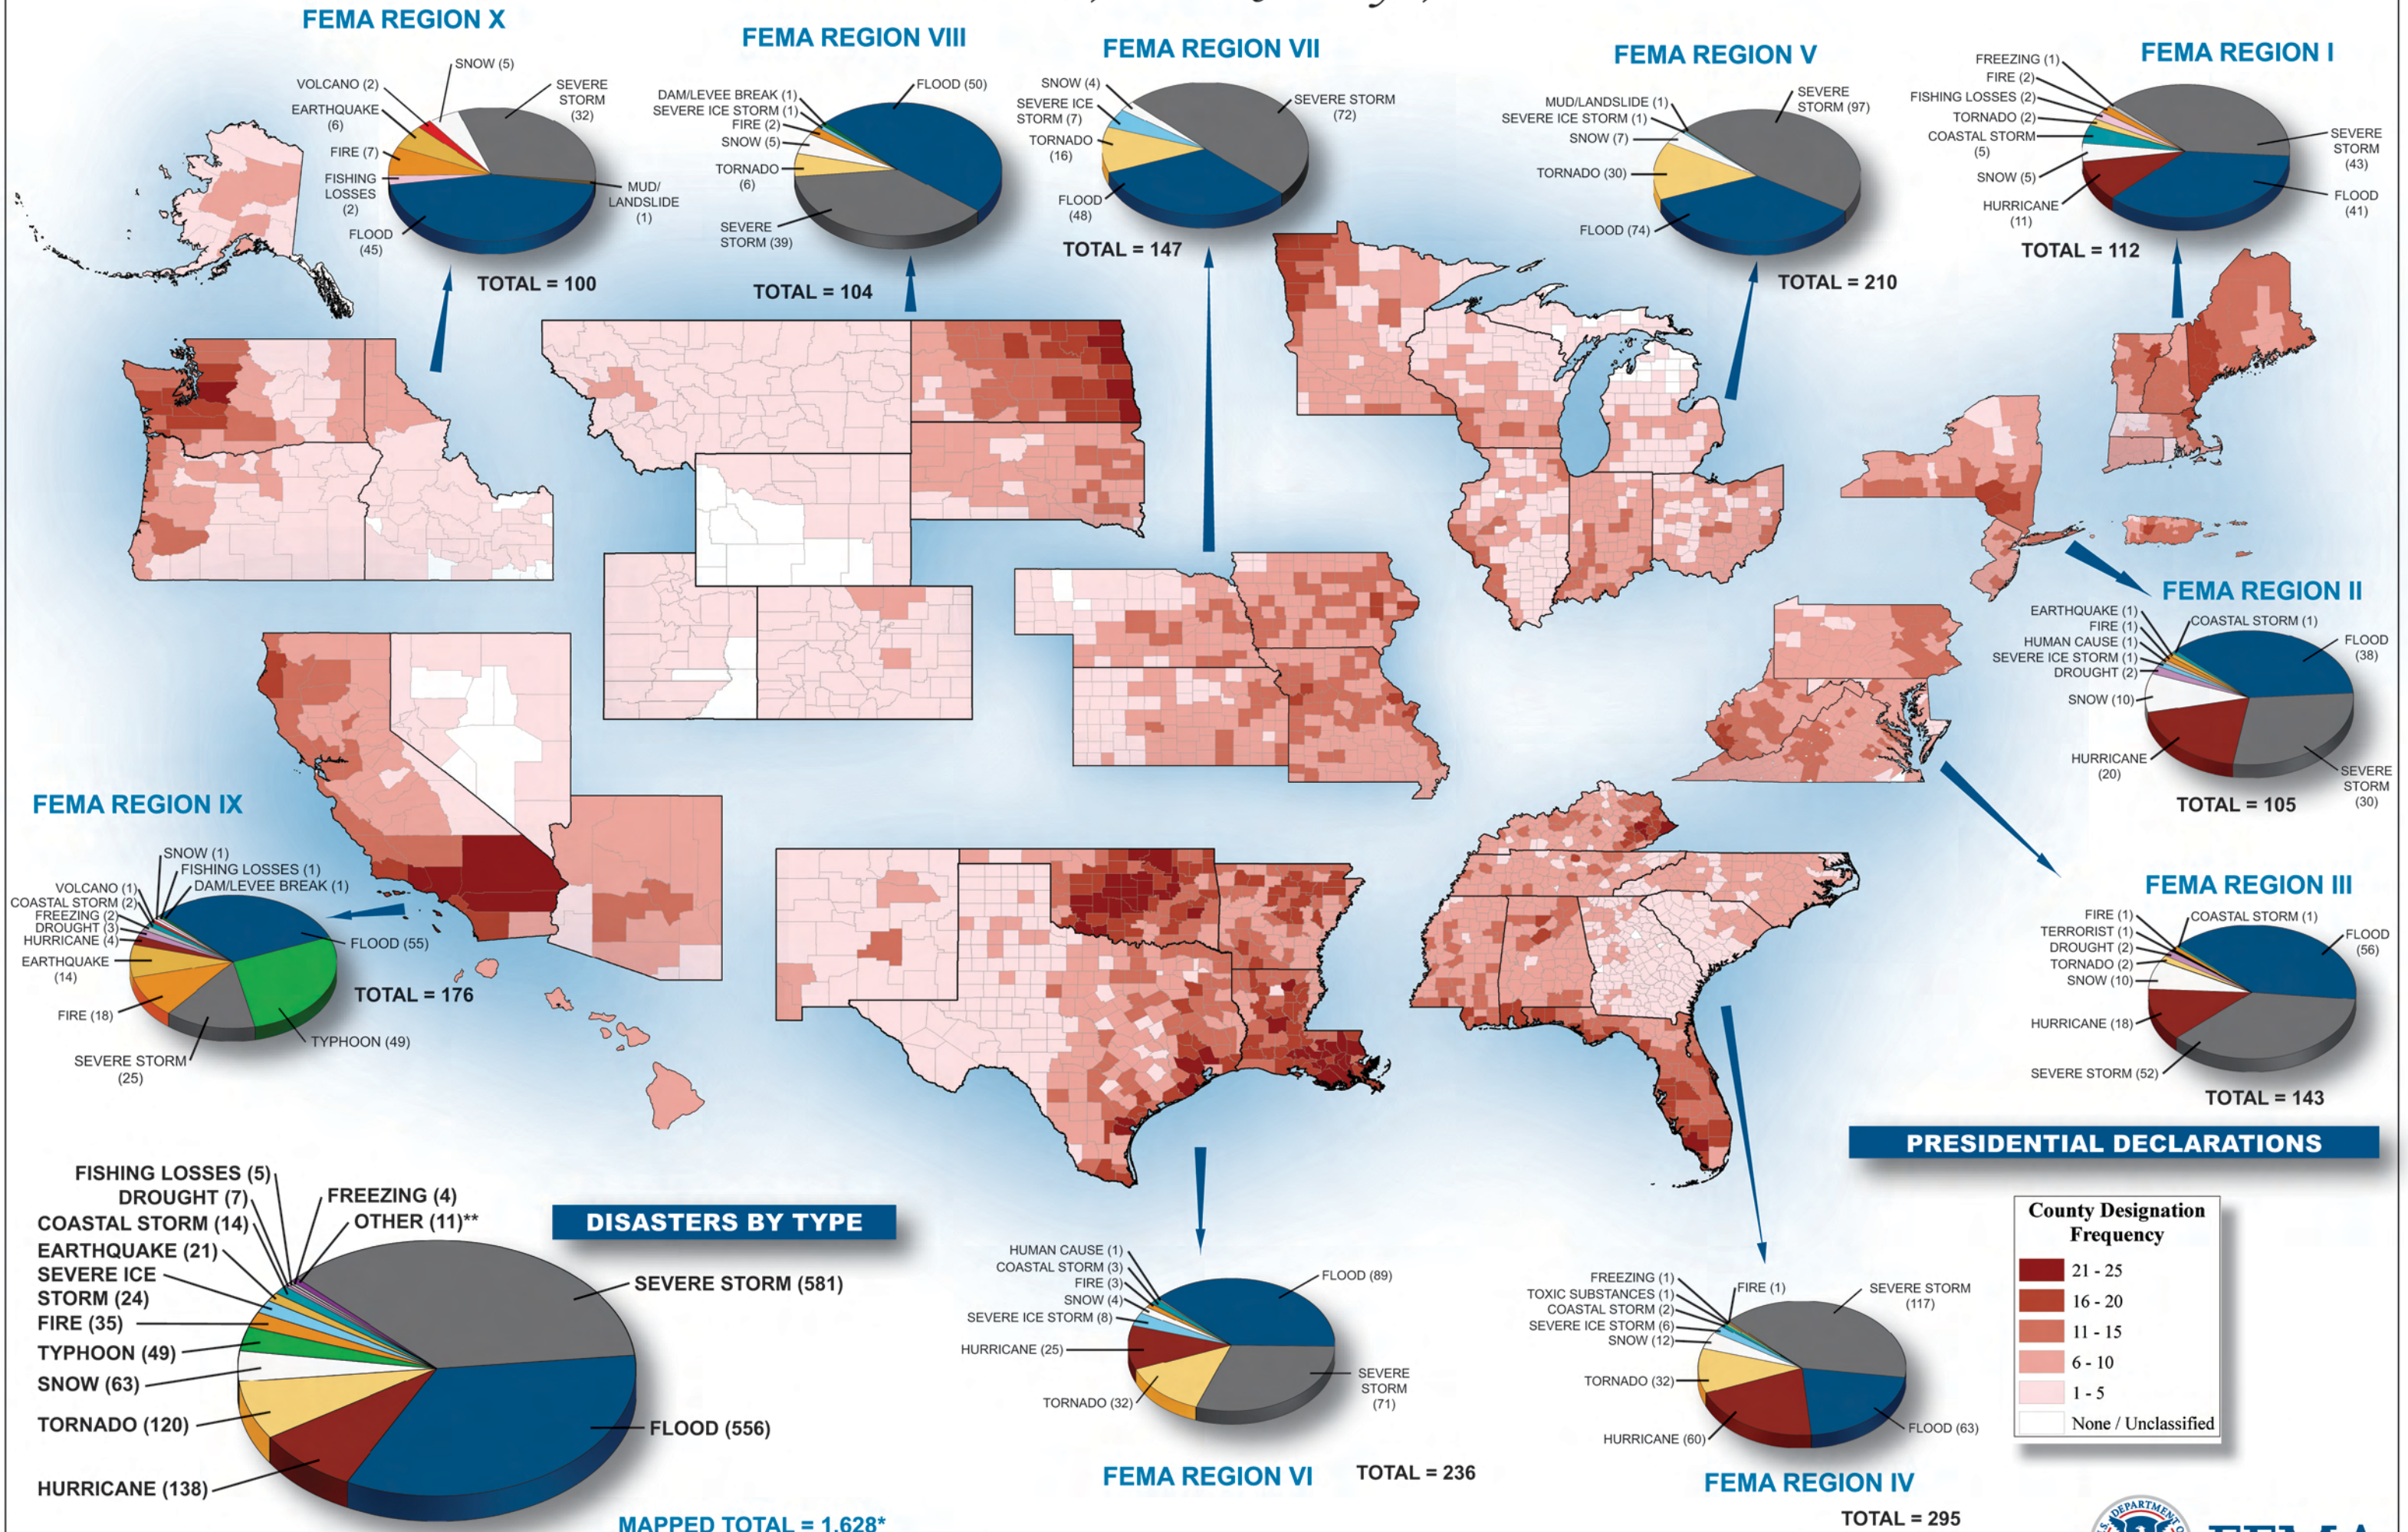

PRESIDENTIAL DISASTER DECLARATIONS

December 24, 1964 to January 1, 2009

*Prior to December 24, 1964, county designations are not available. Therefore, of the total Declared Disasters (1,809), only 1,628 are included in the Mapped Total.
 ** Other Includes: Dam/Levee Break, Human Cause, Mud/Landslide, Terrorist, Toxic Substances, and Volcano.