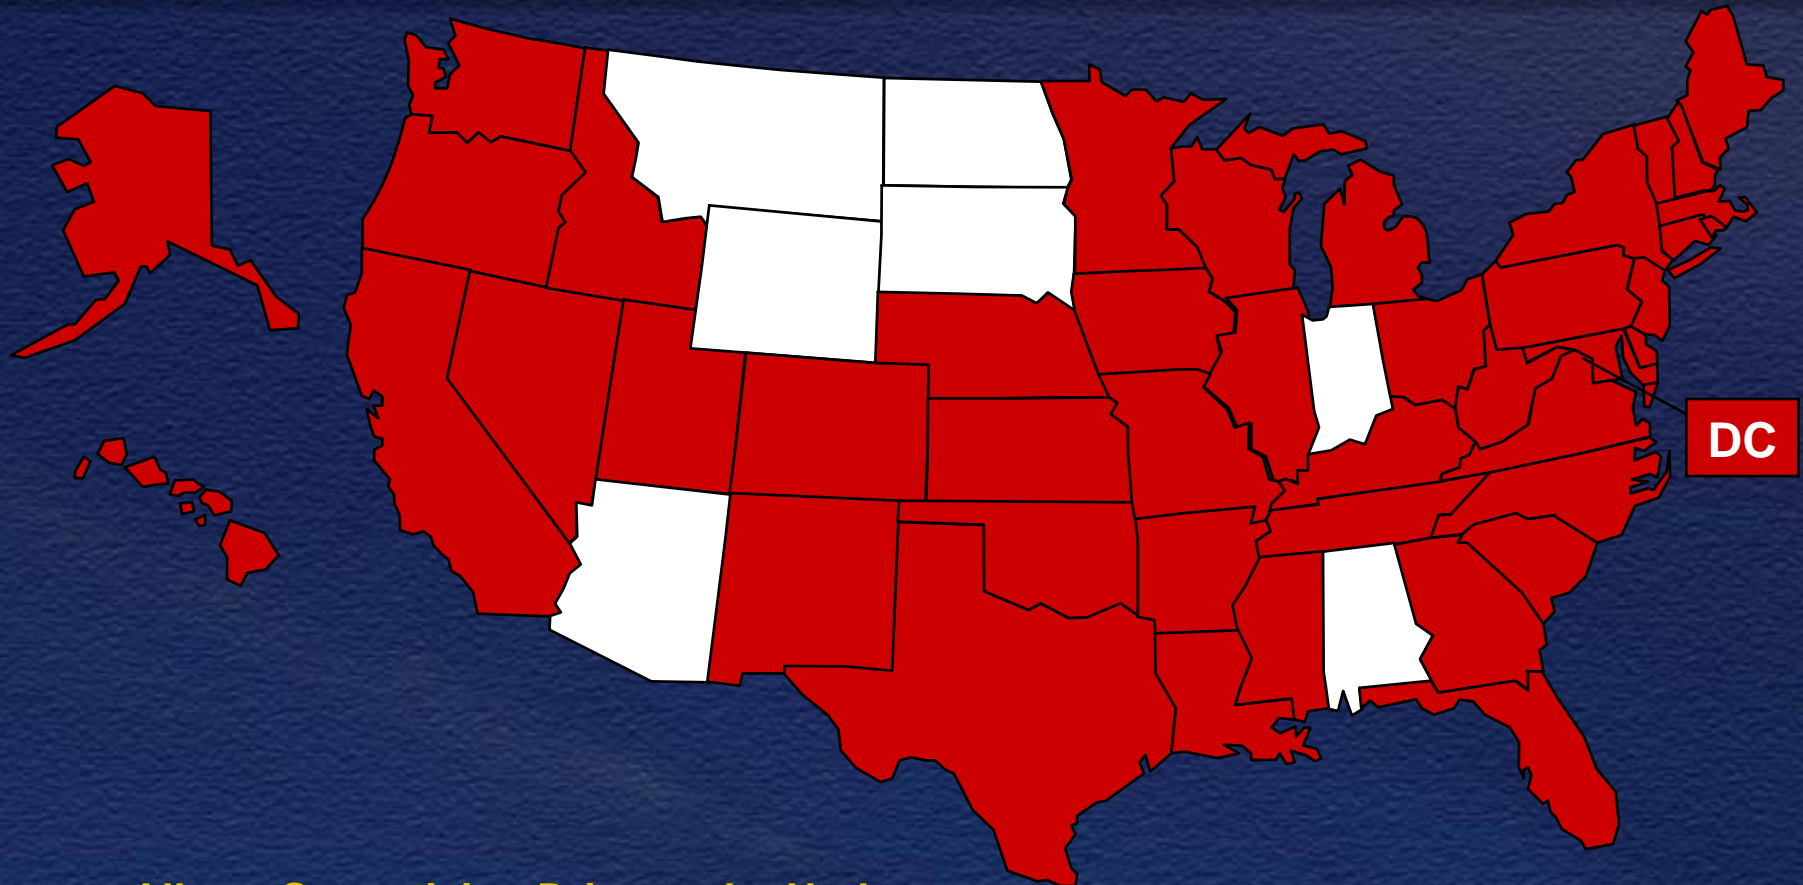

Age of Supervising Driver for Drivers with a GDL Learner's Permit

White box: Allows Supervising Driver to be Under 21 Years Old

Red box: Requires Supervising Driver to be at least 21 Years Old

As of January 2007