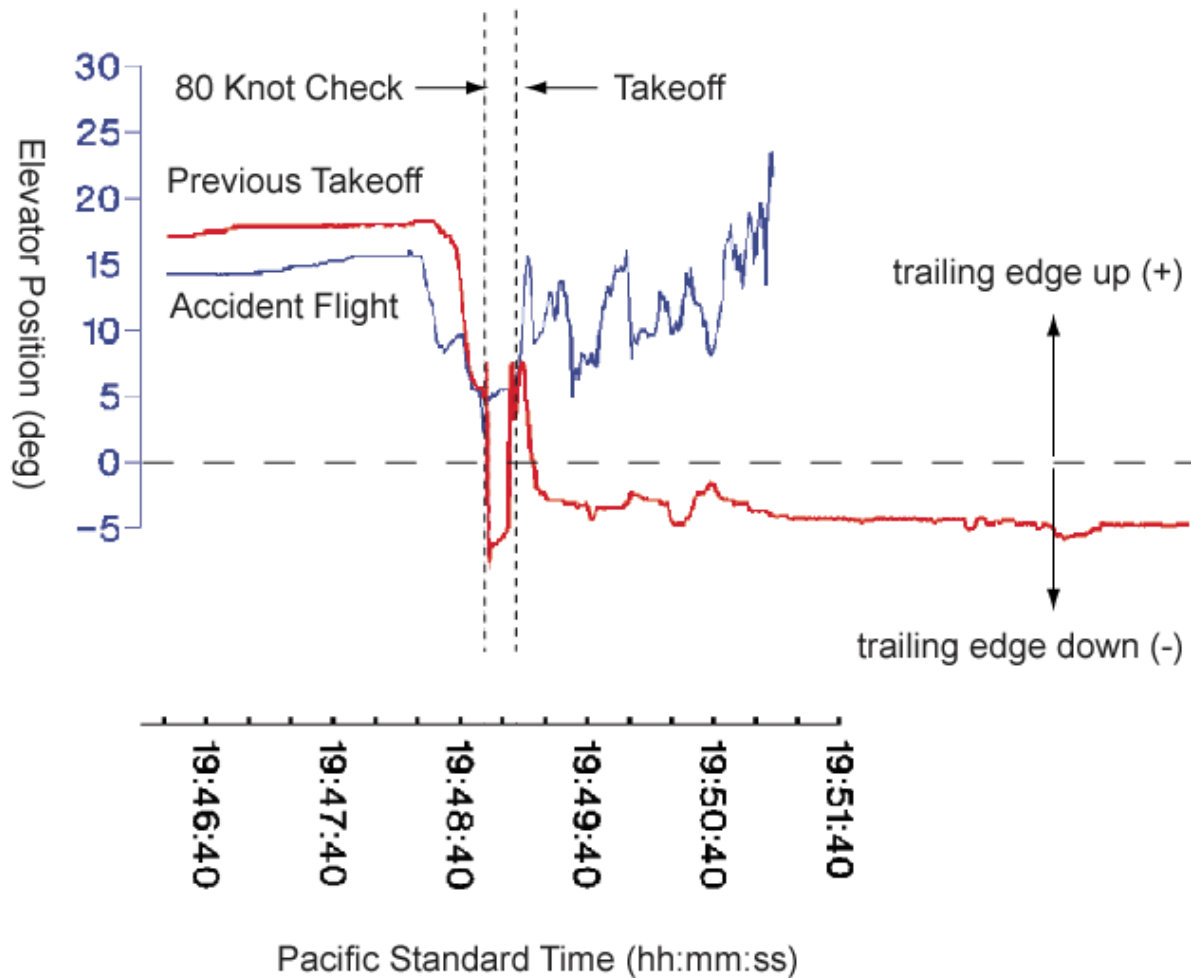

Emery Worldwide Airlines Flight 17 Accident Investigation Overview

National Transportation Safety Board

Emery Worldwide Airlines Flight 17

National Transportation Safety Board

Elevator Control Tab Pushrod

National Transportation Safety Board

National Transportation Safety Board

Emery Worldwide Airlines Flight 17 Accident Investigation Overview