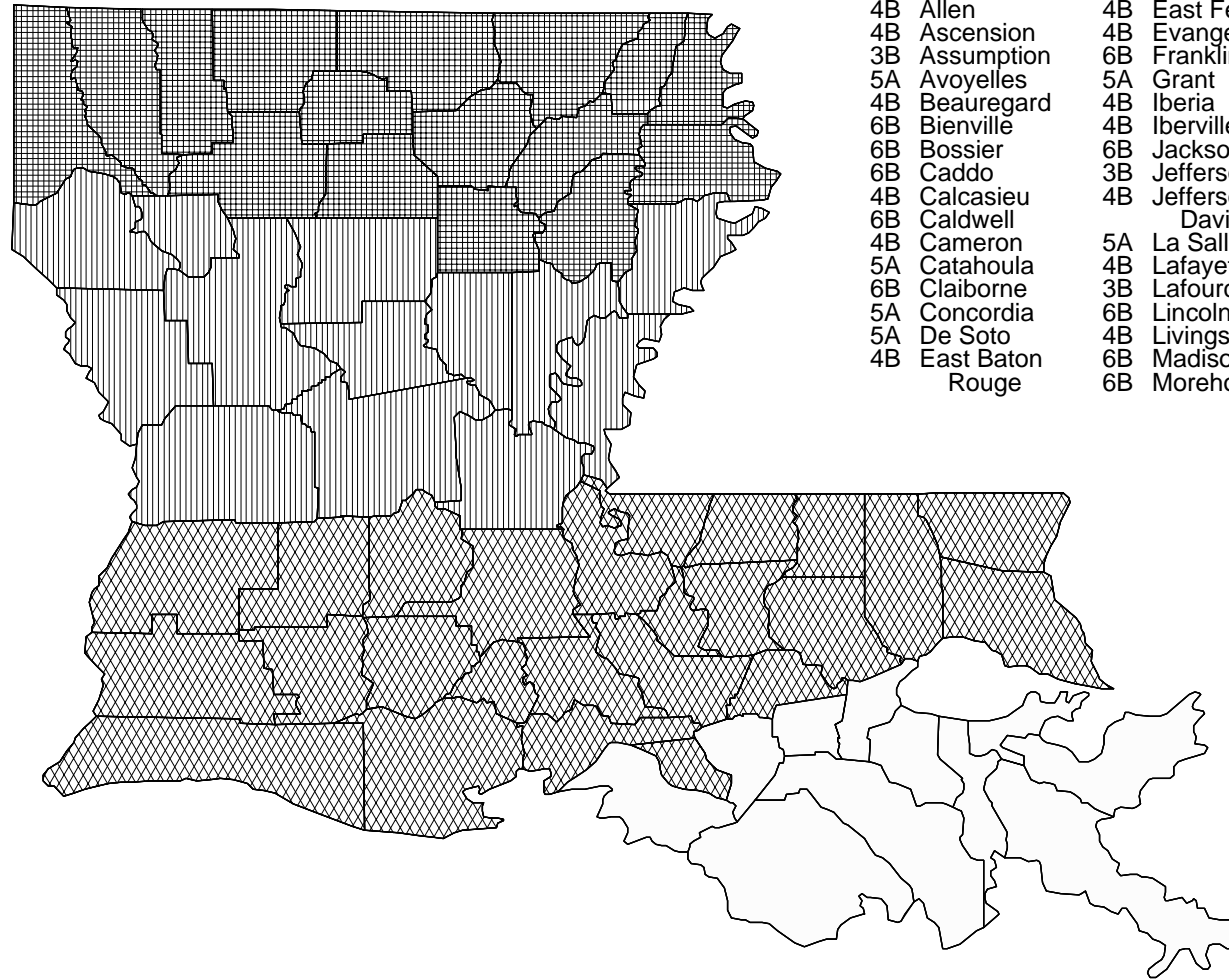

LOUISIANA

Zone	Parish	Zone	Parish	Zone	Parish
4B	Acadia	6B	East Carroll	5A	Natchitoches
4B	Allen	4B	East Feliciana	3B	Orleans
4B	Ascension	4B	Evangeline	6B	Ouachita
3B	Assumption	6B	Franklin	3B	Plaquemines
5A	Avoyelles	5A	Grant	4B	Pointe Coupee
4B	Beauregard	4B	Iberia	5A	Rapides
6B	Bienville	4B	Iberville	5A	Red River
6B	Bossier	6B	Jackson	6B	Richland
6B	Caddo	3B	Jefferson	5A	Sabine
4B	Calcasieu	4B	Jefferson Davis	3B	St Bernard
6B	Caldwell	5A	La Salle	3B	St Charles
4B	Cameron	4B	Lafayette	4B	St Helena
5A	Catahoula	3B	Lafourche	3B	St James
6B	Claiborne	6B	Lincoln	3B	St John The Baptist
5A	Concordia	6B	Livingston	4B	St Landry
5A	De Soto	6B	Madison	4B	St Martin
4B	East Baton Rouge	6B	Morehouse	3B	St Mary
				4B	St Tammany
				4B	Tangipahoa
				5A	Tensas
				3B	Terrebonne
				6B	Union
				4B	Vermilion
				5A	Vernon
				4B	Washington
				6B	Webster
				4B	West Baton Rouge
				6B	West Carroll
				4B	West Feliciana
				5A	Winn