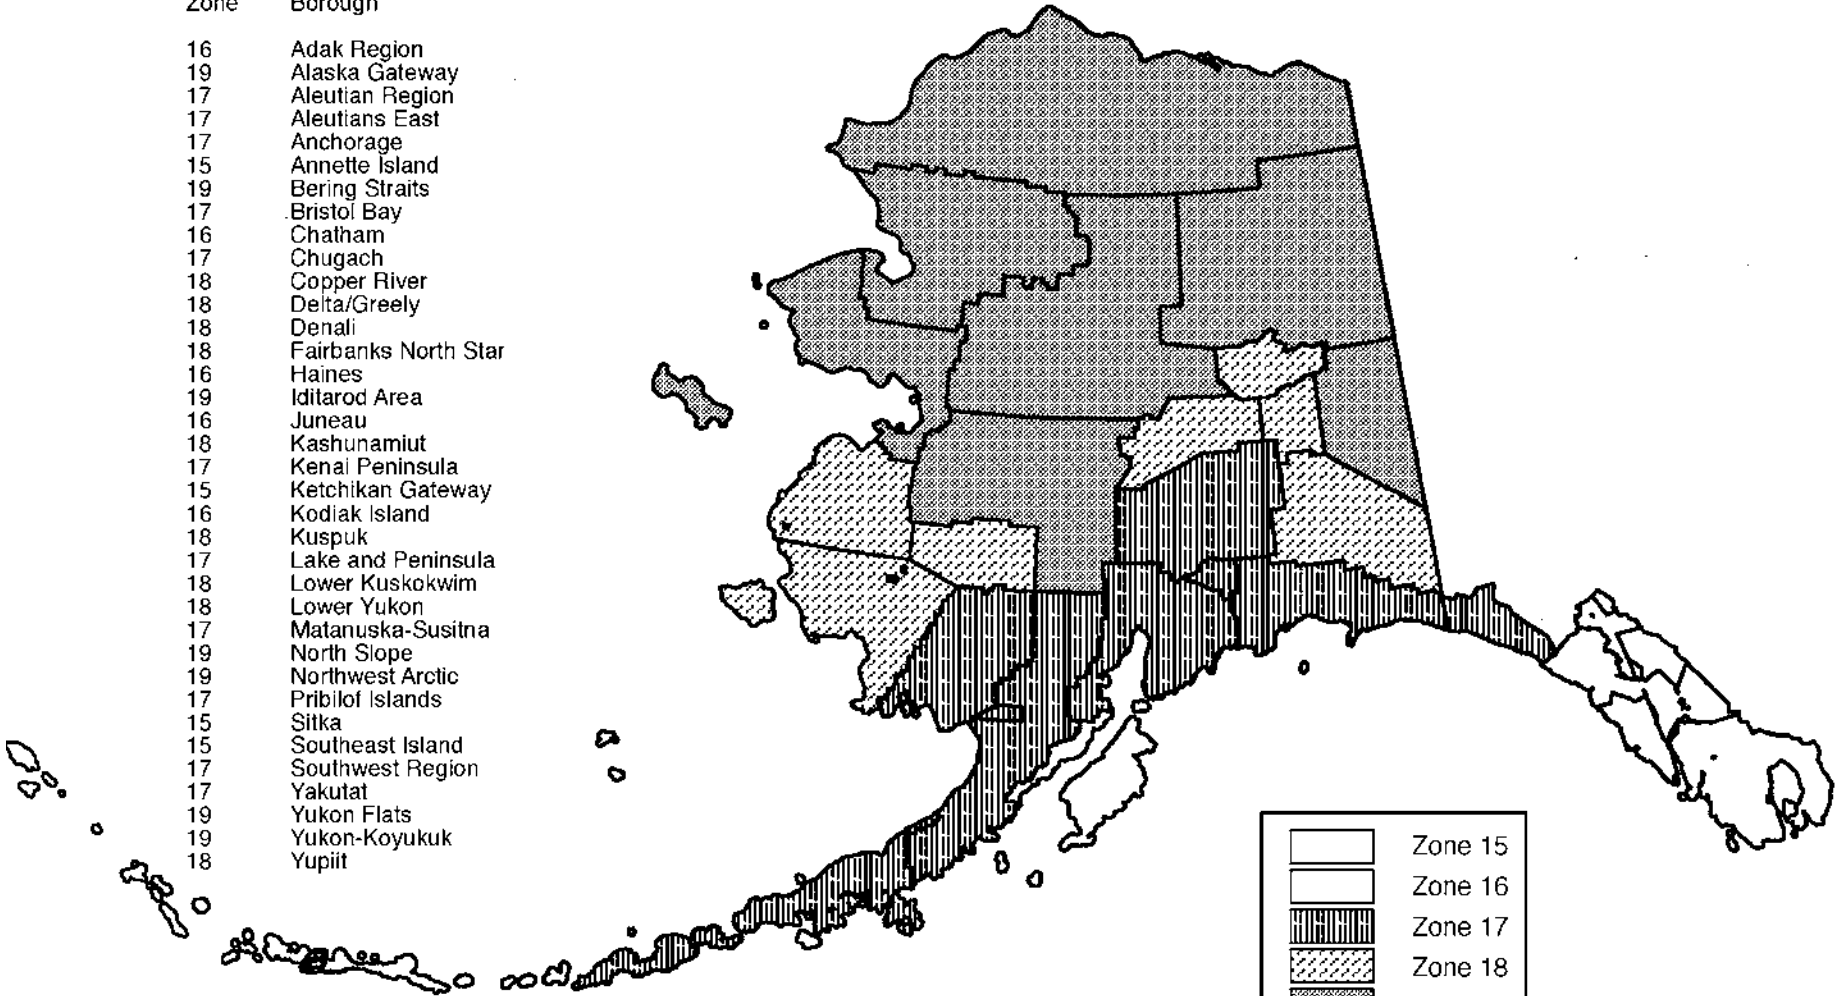

# ALASKA

Zone	Borough*
16	Adak Region
19	Alaska Gateway
17	Aleutian Region
17	Aleutians East
17	Anchorage
15	Annette Island
19	Bering Straits
17	Bristol Bay
16	Chatham
17	Chugach
18	Copper River
18	Delta/Greely
18	Denali
18	Fairbanks North Star
16	Haines
19	Iditarod Area
16	Juneau
18	Kashunamiut
17	Kenai Peninsula
15	Ketchikan Gateway
16	Kodiak Island
18	Kuspuk
17	Lake and Peninsula
18	Lower Kuskokwim
18	Lower Yukon
17	Matanuska-Susitna
19	North Slope
19	Northwest Arctic
17	Pribilof Islands
15	Sitka
15	Southeast Island
17	Southwest Region
17	Yakutat
19	Yukon Flats
19	Yukon-Koyukuk
18	Yupit