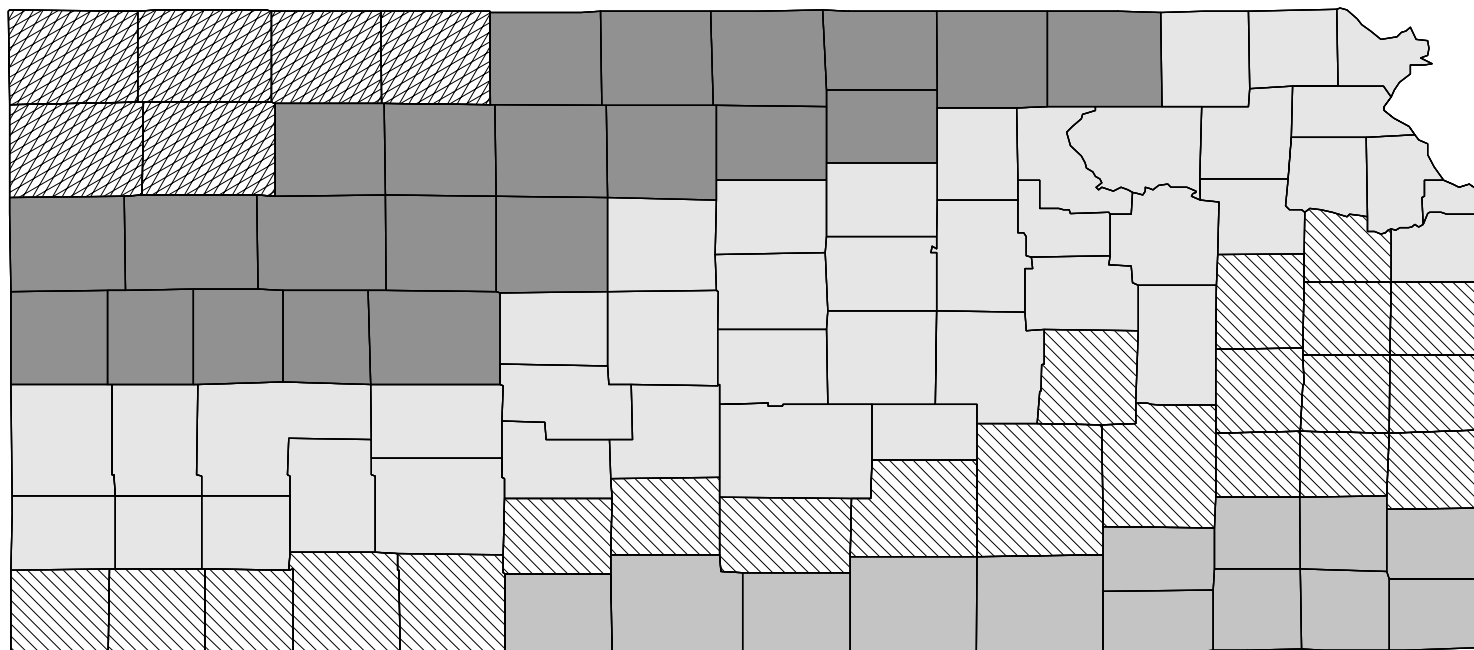

KANSAS

Zone County	Zone County	Zone County	Zone County	Zone County	Zone County	Zone County	Zone County
10B Allen	9B Cherokee	11B Dickinson	11B Geary	11B Haskell	12B Lane	10B Miami	12B Osborne
10B Anderson	13B Cheyenne	11B Doniphan	12B Gove	11B Hodgeman	11B Leavenworth	12B Mitchell	11B Ottawa
11B Atchison	10B Clark	10B Douglas	12B Graham	11B Jackson	11B Lincoln	9B Montgomery	11B Pawnee
9B Barber	11B Clay	11B Edwards	11B Grant	11B Jefferson	10B Linn	11B Morris	12B Phillips
11B Barton	12B Cloud	9B Elk	11B Gray	12B Jewell	12B Logan	10B Morton	11B Pottawatomie
10B Bourbon	10B Coffey	12B Ellis	12B Greeley	11B Johnson	11B Lyon	11B Nemaha	10B Pratt
11B Brown	9B Comanche	11B Ellsworth	10B Greenwood	11B Kearny	11B Marion	9B Neosho	13B Rawlins
10B Butler	9B Cowley	11B Finney	11B Hamilton	10B Kingman	12B Marshall	12B Ness	11B Reno
10B Chase	9B Crawford	11B Ford	9B Harper	10B Kiowa	11B Mcpherson	13B Norton	12B Republic
9B Chautauqua	13B Decatur	10B Franklin	11B Harvey	9B Labette	10B Meade	10B Osage	11B Rice