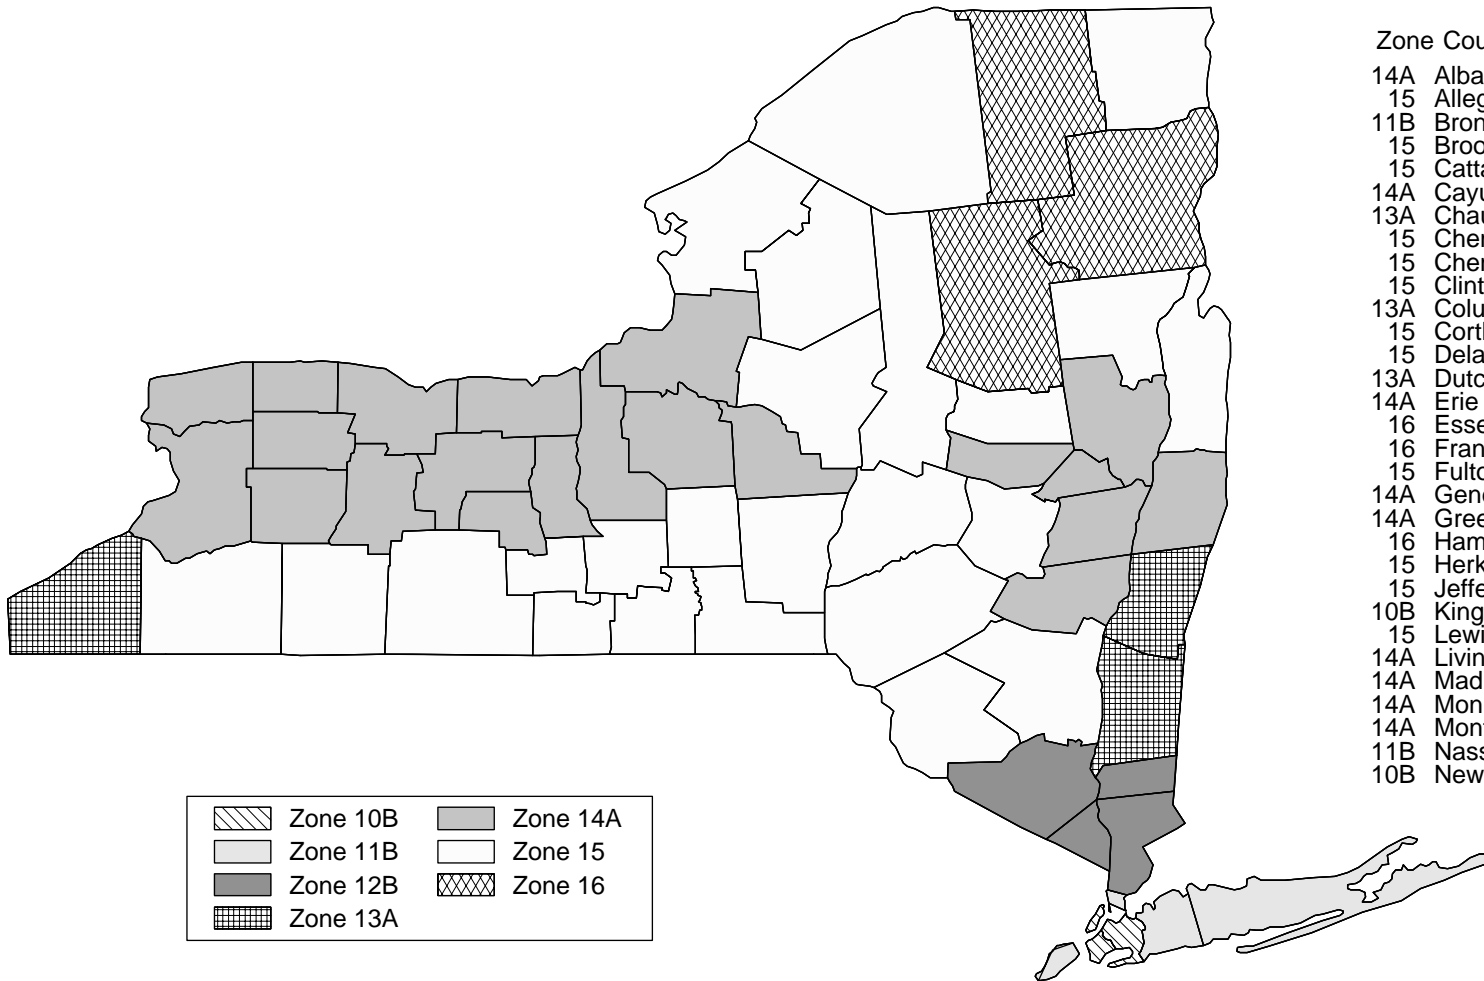

NEW YORK

Zone	County	Zone	County
14A	Albany	14A	Niagara
15	Allegany	15	Oneida
11B	Bronx	14A	Onondaga
15	Broome	14A	Ontario
15	Cattaraugus	12B	Orange
14A	Cayuga	14A	Orleans
13A	Chautauqua	14A	Oswego
15	Chemung	15	Otsego
15	Chenango	12B	Putnam
15	Clinton	10B	Queens
13A	Columbia	14A	Rensselaer
15	Cortland	11B	Richmond
15	Delaware	12B	Rockland
13A	Dutchess	14A	Saratoga
14A	Erie	14A	Schenectady
16	Essex	15	Schoharie
16	Franklin	15	Schuyler
15	Fulton	14A	Seneca
14A	Genesee	15	St Lawrence
14A	Greene	15	Steuben
16	Hamilton	11B	Suffolk
15	Herkimer	15	Sullivan
15	Jefferson	15	Tioga
10B	Kings	15	Tompkins
15	Lewis	15	Ulster
14A	Livingston	15	Warren
14A	Madison	15	Washington
14A	Monroe	14A	Wayne
14A	Montgomery	12B	Westchester
11B	Nassau	14A	Wyoming
10B	New York	14A	Yates