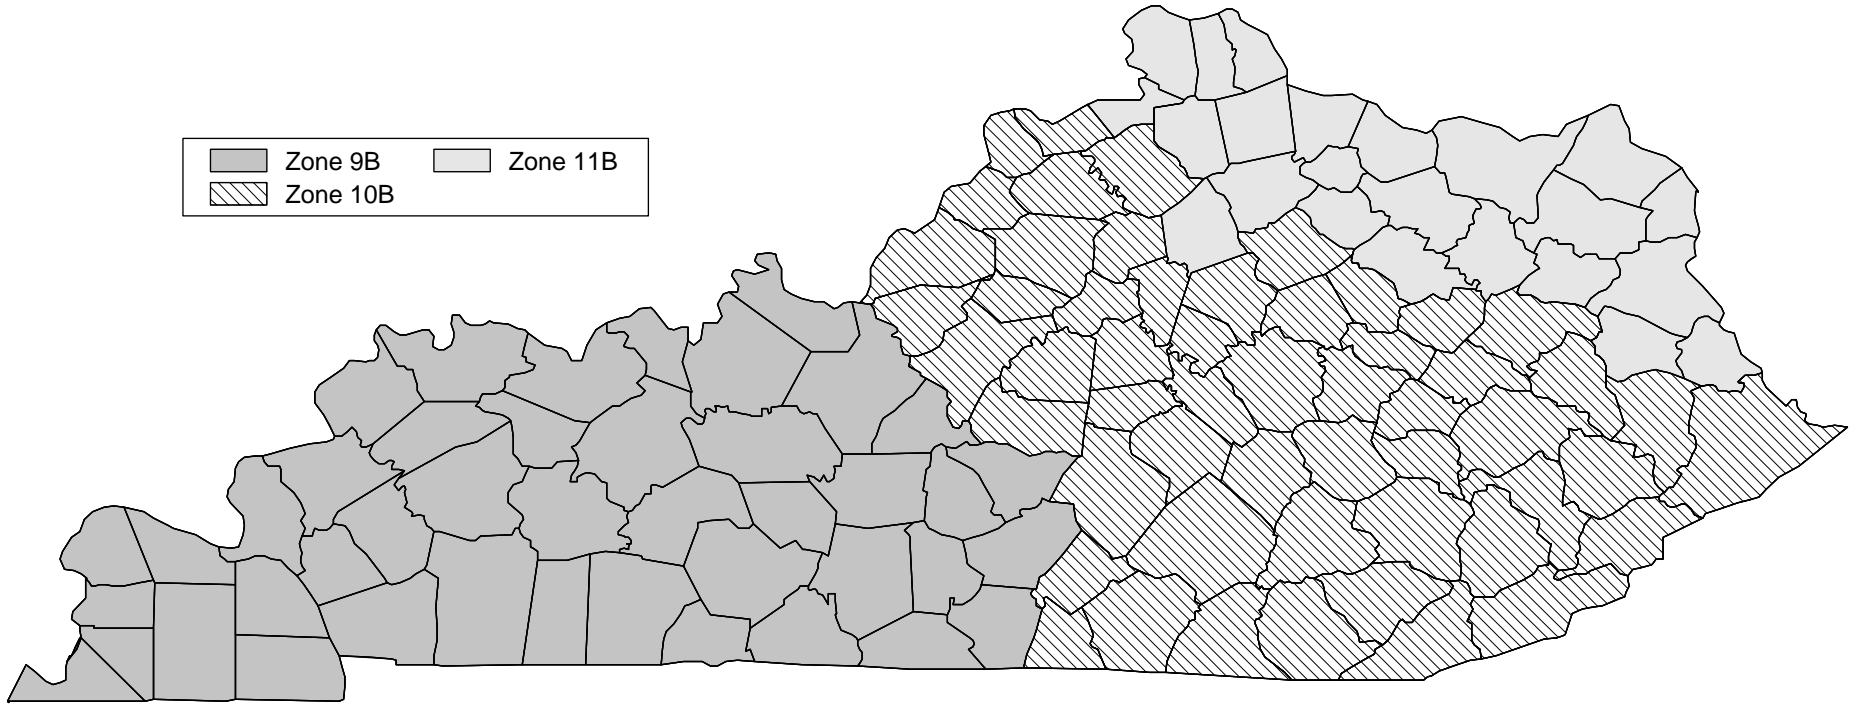

KENTUCKY

Zone County	Zone County	Zone County	Zone County	Zone County	Zone County	Zone County	Zone County
9B Adair	9B Caldwell	10B Estill	11B Harrison	10B Lee	9B Mccracken	11B Nicholas	11B Scott
9B Allen	9B Calloway	10B Fayette	9B Hart	10B Leslie	10B Mccreary	9B Ohio	10B Shelby
10B Anderson	11B Campbell	11B Fleming	9B Henderson	10B Letcher	9B Mclean	10B Oldham	9B Simpson
9B Ballard	9B Carlisle	10B Floyd	10B Henry	11B Lewis	9B Meade	10B Owen	10B Spencer
9B Barren	10B Carroll	10B Franklin	9B Hickman	10B Lincoln	10B Menifee	10B Owsley	9B Taylor
11B Bath	11B Carter	9B Fulton	9B Hopkins	9B Livingston	10B Mercer	11B Pendleton	9B Todd
10B Bell	10B Casey	11B Gallatin	10B Jackson	9B Logan	9B Metcalfe	10B Perry	9B Trigg
11B Boone	9B Christian	10B Garrard	10B Jefferson	9B Lyon	9B Monroe	10B Pike	10B Trimble
10B Bourbon	10B Clark	11B Grant	10B Jessamine	10B Madison	10B Montgomery	10B Powell	9B Union
11B Boyd	10B Clay	9B Graves	11B Johnson	10B Magoffin	10B Morgan	10B Pulaski	9B Warren
10B Boyle	10B Clinton	9B Grayson	11B Kenton	10B Marion	9B Muhlenberg	11B Robertson	10B Washington
11B Bracken	9B Crittenden	9B Green	10B Knott	9B Marshall	10B Nelson	10B Rockcastle	10B Wayne
10B Breathitt	9B Cumberland	11B Greenup	10B Knox	11B Martin		11B Rowan	9B Webster
9B Breckenridge	9B Daviess	9B Hancock	9B Larue	11B Mason		10B Russell	10B Whitley
10B Bullitt	9B Edmonson	9B Hardin	10B Laurel				10B Wolfe
9B Butler	11B Elliot	10B Harlan	11B Lawrence				10B Woodford