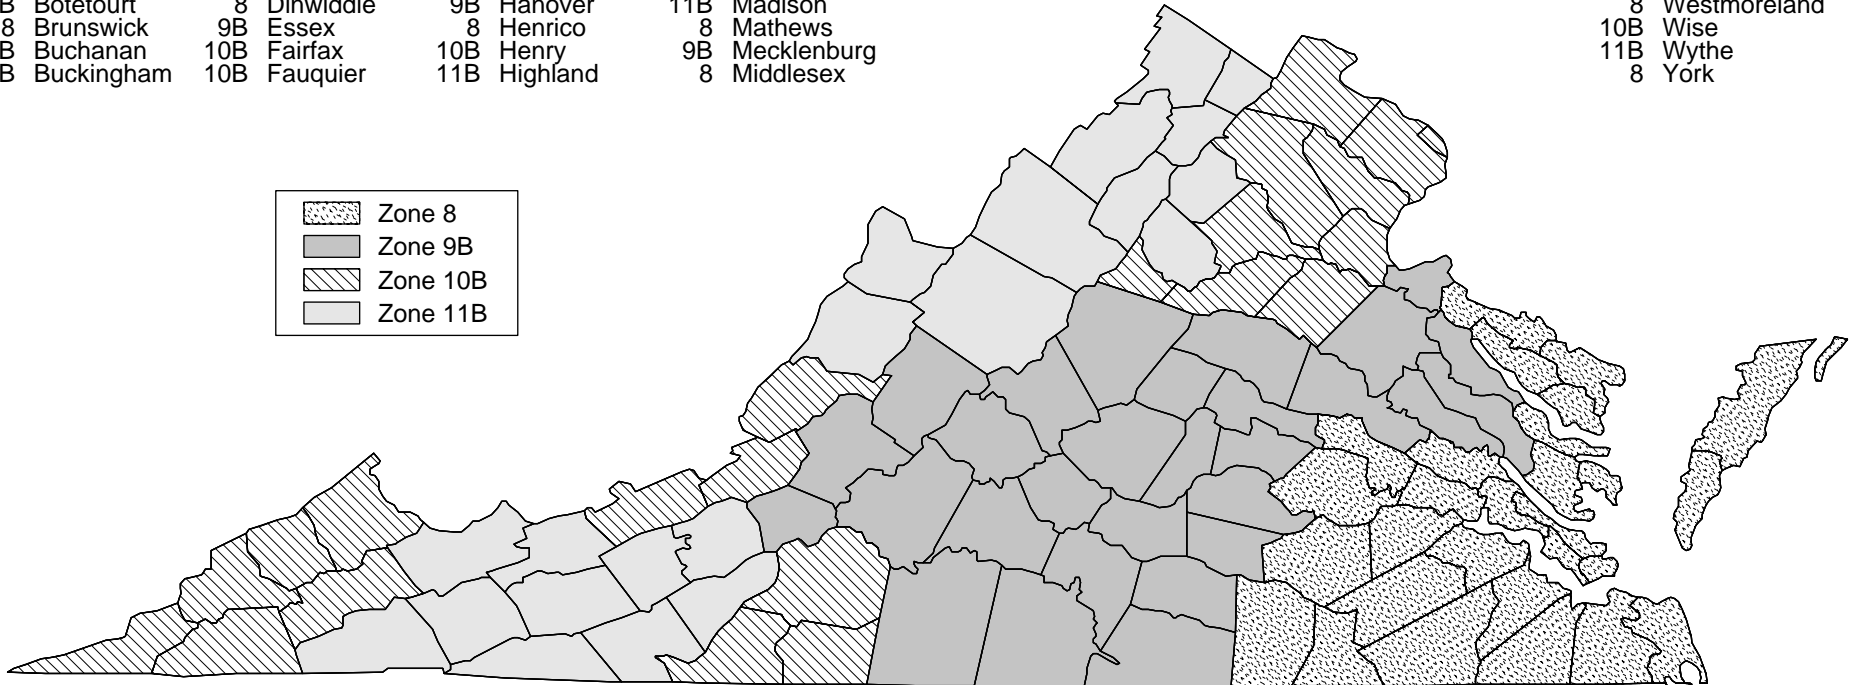

VIRGINIA

Zone County	Zone County	Zone County	Zone County	Zone County	Zone County	Zone County	Zone County
8 Accomack	9B Campbell	11B Floyd	8 Isle Of Wight	11B Montgomery	10B Orange	10B Prince William	10B Scott
9B Albemarle	9B Caroline	9B Fluvanna	8 James City	8 Nansemond	11B Page	11B Pulaski	11B Shenandoah
10B Alleghany	11B Carroll	10B Franklin	9B King And Queen	9B Nelson	10B Patrick	11B Rappahannock	11B Smyth
9B Amelia	8 Charles City	11B Frederick	9B King George	8 New Kent	9B Pittsylvania	8 Richmond	8 Southampton
9B Amherst	9B Charlotte	10B Giles	8 Northampton	9B Powhatan	9B Roanoke	9B Roanoke	10B Spotsylvania
9B Appomattox	8 Chesterfield	8 Gloucester	9B King William	8 Northumberland	9B Prince Edward	9B Rockbridge	10B Stafford
10B Arlington	11B Clarke	9B Goochland	8 Lancaster	8 Lee	8 Prince George	11B Rockingham	8 Surry
11B Augusta	10B Craig	11B Grayson	10B Lee	9B Nottoway		10B Russell	8 Sussex
11B Bath	10B Culpeper	10B Greene	10B Loudoun				11B Tazewell
9B Bedford	9B Cumberland	8 Greenville	9B Louisa				11B Warren
11B Bland	10B Dickenson	9B Halifax	9B Lunenburg				11B Washington
9B Botetourt	8 Dinwiddie	9B Hanover	11B Madison				8 Westmoreland
8 Brunswick	9B Essex	8 Henrico	8 Mathews				10B Wise
10B Buchanan	10B Fairfax	10B Henry	9B Mecklenburg				11B Wythe
9B Buckingham	10B Fauquier	11B Highland	8 Middlesex				8 York

Independent Cities

Zone City	Zone City	Zone City	Zone City	Zone City	Zone City	Zone City	Zone City
10B Alexandria	10B Clifton Forge	10B Fairfax	8 Hampton	10B Manassas	10B Norton	8 Richmond	8 Suffolk
9B Bedford	8 Colonial Heights	10B Falls Church	11B Harrisonburg	10B Manassas Park	8 Petersburg	9B Roanoke	8 Virginia Beach
11B Bristol	10B Covington	8 Franklin	8 Hopewell	10B Martinsville	8 Poquoson	9B Salem	11B Waynesboro
9B Buena Vista	9B Danville	10B Fredericksburg	9B Lexington	8 Newport News	8 Portsmouth	9B South Boston	8 Williamsburg
9B Charlottesville	8 Emporia	11B Galax	9B Lynchburg	8 Norfolk	11B Radford	11B Staunton	11B Winchester
8 Chesapeake