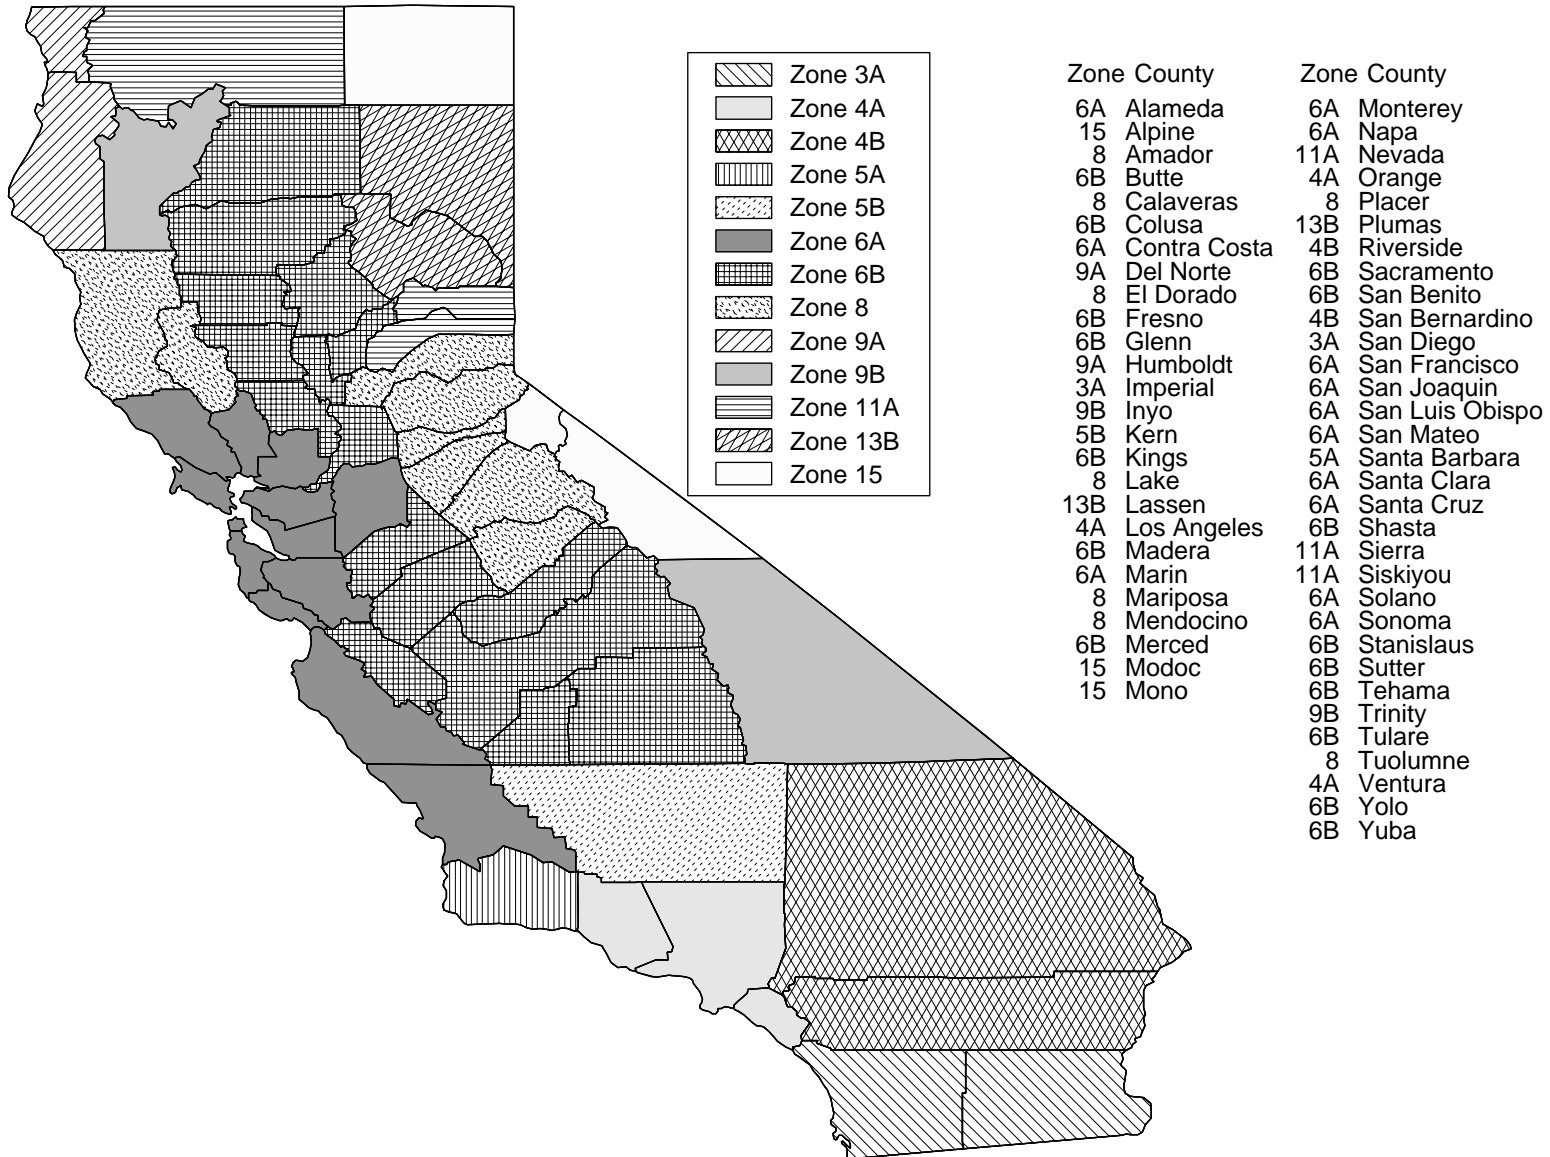

CALIFORNIA