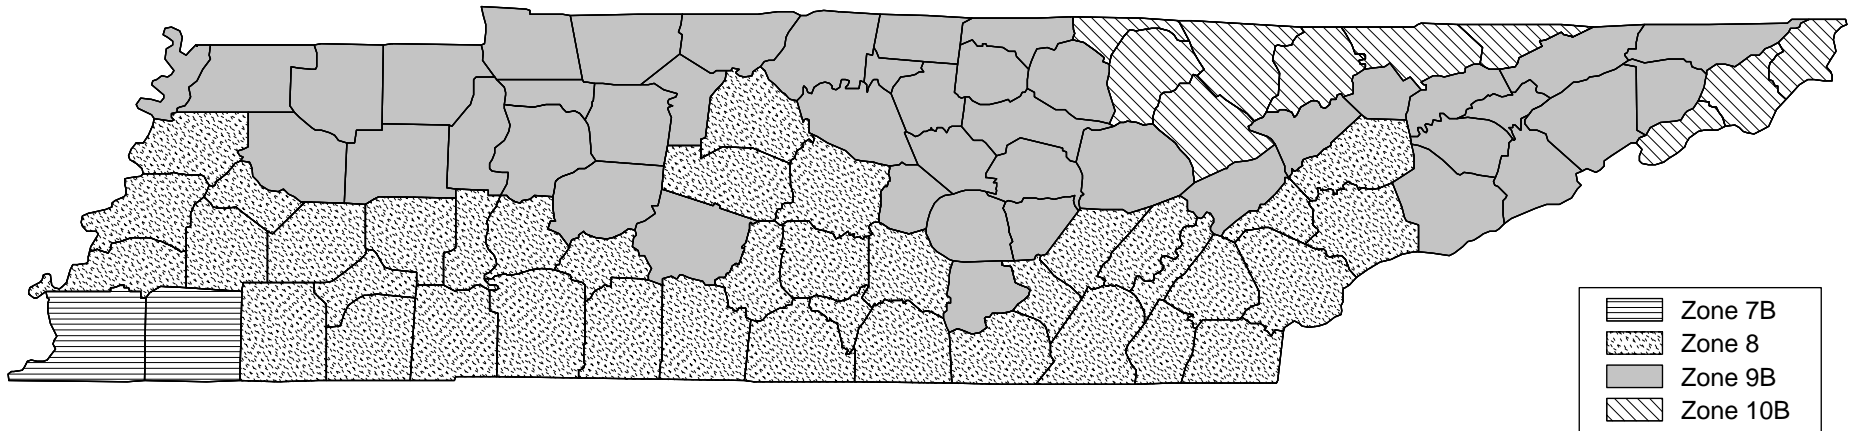

TENNESSEE

Zone County	Zone County	Zone County	Zone County	Zone County	Zone County	Zone County	Zone County
9B Anderson	10B Claiborne	10B Fentress	9B Hawkins	8 Lauderdale	8 Meigs	9B Roane	9B Trousdale
8 Bedford	9B Clay	8 Franklin	8 Haywood	8 Lawrence	8 Monroe	9B Robertson	10B Unicoi
9B Benton	9B Cocke	9B Gibson	8 Henderson	8 Lewis	9B Montgomery	8 Rutherford	9B Union
8 Bledsoe	8 Coffee	8 Giles	9B Henry	8 Lincoln	8 Moore	10B Scott	9B Van Buren
8 Blount	8 Crockett	9B Grainger	9B Hickman	8 Loudon	10B Morgan	8 Sequatchie	9B Warren
8 Bradley	9B Cumberland	9B Greene	9B Houston	9B Macon	9B Obion	9B Sevier	9B Washington
10B Campbell	8 Davidson	9B Grundy	9B Humphreys	8 Madison	9B Overton	7B Shelby	8 Wayne
9B Cannon	9B De Kalb	9B Hamblen	9B Jackson	8 Marion	8 Perry	9B Smith	9B Weakley
9B Carroll	8 Decatur	8 Hamilton	9B Jefferson	8 Marshall	10B Pickett	9B Stewart	9B White
10B Carter	9B Dickson	10B Hancock	10B Johnson	9B Maury	8 Polk	9B Sullivan	8 Williamson
9B Cheatham	8 Dyer	8 Hardeman	8 Knox	8 McMinn	9B Putnam	9B Sumner	9B Wilson
8 Chester	7B Fayette	8 Hardin	9B Lake	8 McNairy	8 Rhea	8 Tipton