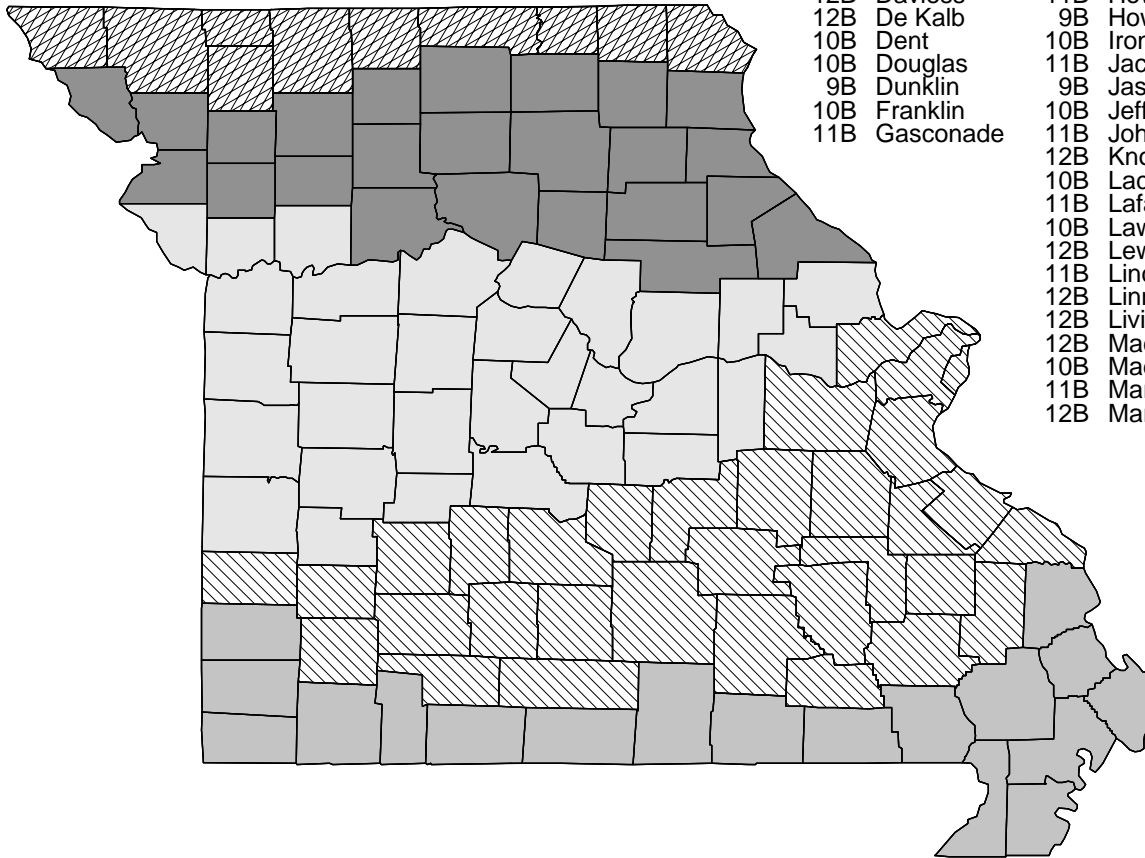

MISSOURI

Zone	County	Zone	County	Zone	County	Zone	County	Zone	County	Zone	County	Zone	County	Zone	County		
12B	Adair	11B	Bates	12B	Caldwell	10B	Carter	11B	Clay	13B	Gentry	9B	McDonald	10B	Reynolds		
12B	Andrew	11B	Benton	11B	Callaway	11B	Cass	12B	Clinton	10B	Greene	13B	Mercer	9B	Ripley		
13B	Atchison	10B	Bollinger	11B	Camden	11B	Cedar	11B	Cole	12B	Grundy	11B	Miller	11B	Saline		
12B	Audrain	11B	Boone	9B	Cape Girardeau	12B	Chariton	11B	Cooper	13B	Harrison	9B	Mississippi	13B	Schuyler		
9B	Barry	12B	Buchanan	12B	Carroll	10B	Christian	10B	Crawford	11B	Henry	11B	Moniteau	13B	Scotland		
10B	Barton	9B	Butler			13B	Clark	10B	Dade	11B	Hickory	12B	Monroe	9B	Scott		
								10B	Dallas	12B	Holt	11B	Montgomery	10B	Shannon		
								12B	Daviess	11B	Howard	11B	Morgan	12B	Shelby		
								12B	De Kalb	9B	Howell	9B	New Madrid	10B	St Charles		
								10B	Dent	10B	Iron	9B	Newton	11B	St Clair		
								10B	Douglas	11B	Jackson	13B	Nodaway	10B	St Francois		
								9B	Dunklin	9B	Jasper	9B	Oregon	10B	St Louis		
								10B	Franklin	10B	Jefferson	11B	Osage	10B	St Louis City		
								11B	Gasconade	11B	Johnson	9B	Ozark	10B	Ste Genevieve		
										12B	Knox	9B	Pemiscot	9B	Stoddard		
										10B	Laclede	10B	Perry	9B	Stone		
										11B	Lafayette	11B	Pettis	12B	Sullivan		
										10B	Lawrence	10B	Phelps	9B	Taney		
										12B	Lewis	12B	Pike	10B	Texas		
										11B	Lincoln	11B	Platte	11B	Vernon		
										12B	Linn	10B	Polk	11B	Warren		
										12B	Livingston	10B	Pulaski	10B	Washington		
										12B	Macon	13B	Putnam	10B	Wayne		
										10B	Madison	12B	Ralls	10B	Webster		
										11B	Maries	12B	Randolph	13B	Worth		
										12B	Marion	11B	Ray	10B	Wright