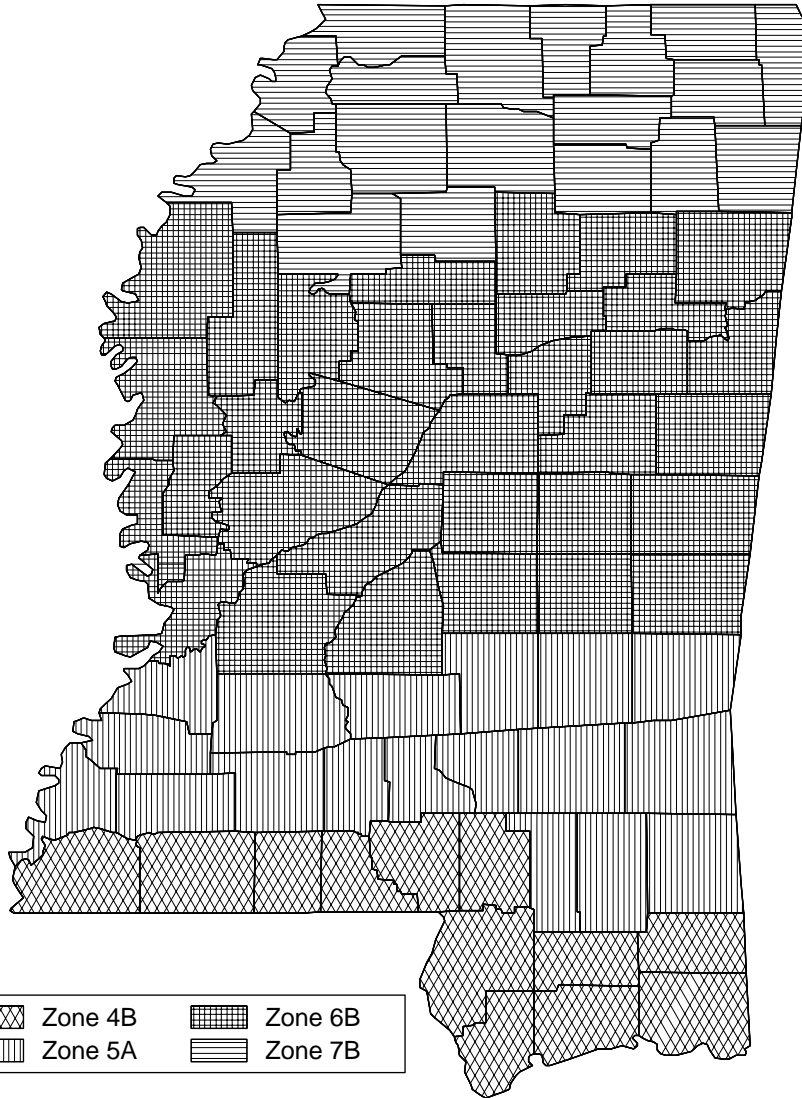

MISSISSIPPI

Zone	County	Zone	County
5A	Adams	6B	Leflore
7B	Alcorn	5A	Lincoln
4B	Amite	6B	Lowndes
6B	Attala	6B	Madison
7B	Benton	4B	Marion
6B	Bolivar	7B	Marshall
6B	Calhoun	6B	Monroe
6B	Carroll	6B	Montgomery
6B	Chickasaw	6B	Neshoba
6B	Choctaw	6B	Newton
5A	Claiborne	6B	Noxubee
5A	Clarke	6B	Oktibbeha
6B	Clay	7B	Panola
7B	Coahoma	4B	Pearl River
5A	Copiah	5A	Perry
5A	Covington	4B	Pike
7B	De Soto	7B	Pontotoc
5A	Forrest	7B	Prentiss
5A	Franklin	7B	Quitman
4B	George	6B	Rankin
5A	Greene	6B	Scott
6B	Grenada	6B	Sharkey
4B	Hancock	5A	Simpson
4B	Harrison	5A	Smith
6B	Hinds	4B	Stone
6B	Holmes	6B	Sunflower
6B	Humphreys	7B	Tallahatchie
6B	Issaquena	7B	Tate
7B	Itawamba	7B	Tippah
4B	Jackson	7B	Tishomingo
5A	Jasper	7B	Tunica
5A	Jefferson	7B	Union
5A	Jefferson Davis	4B	Walthall
5A	Jones	6B	Warren
6B	Kemper	6B	Washington
7B	Lafayette	5A	Wayne
4B	Lamar	6B	Webster
6B	Lauderdale	4B	Wilkinson
5A	Lawrence	6B	Winston
6B	Leake	7B	Yalobusha
7B	Lee	6B	Yazoo