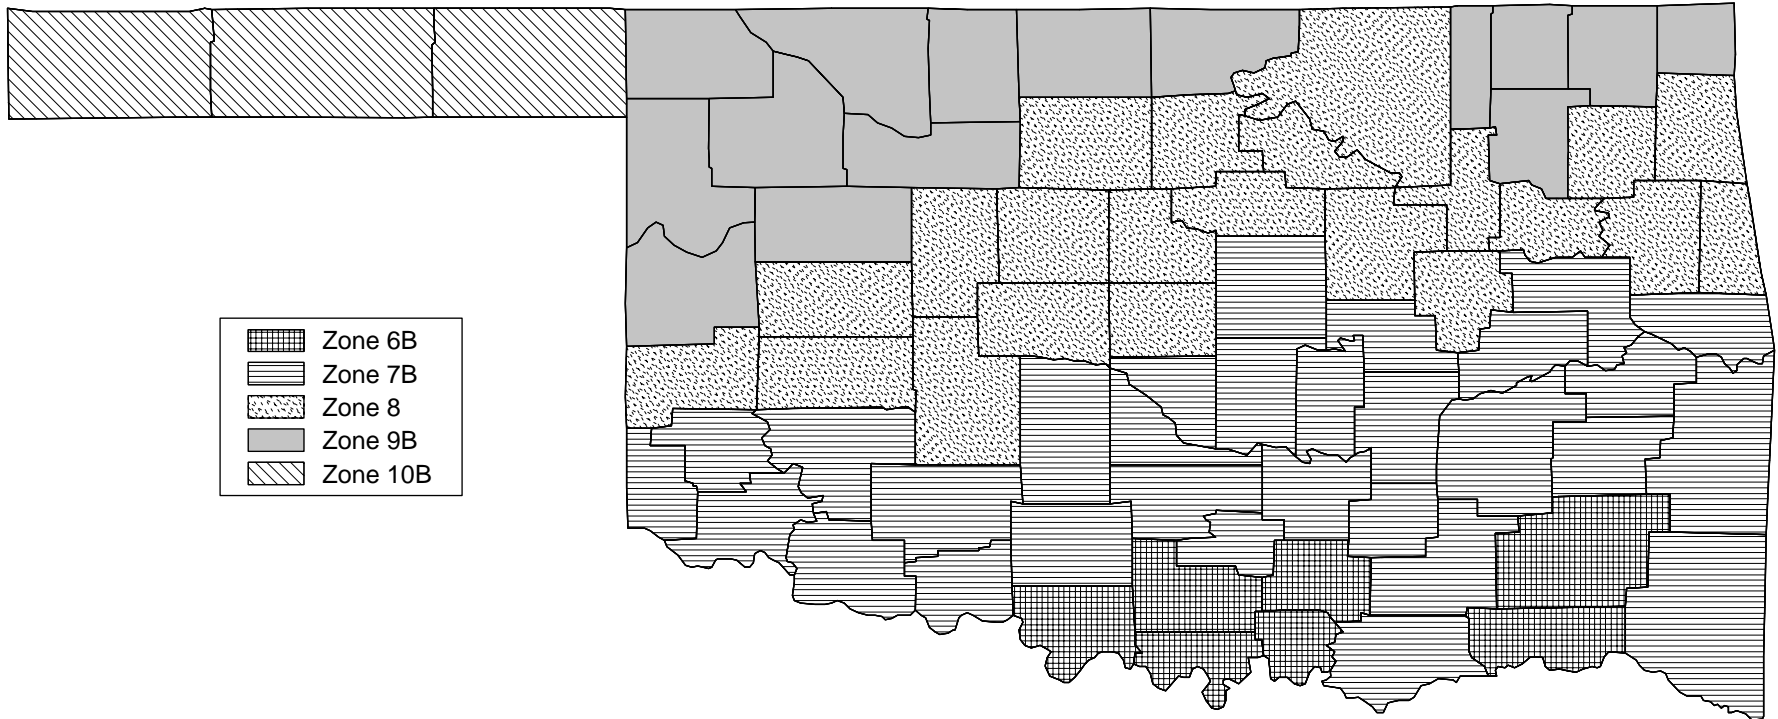

OKLAHOMA

Zone	County	Zone	County	Zone	County	Zone	County	Zone	County	Zone	County	Zone	County
8	Adair	8	Cherokee	8	Delaware	7B	Haskell	7B	Lincoln	7B	Muskogee	8	Payne
9B	Alfalfa	6B	Choctaw	9B	Dewey	7B	Hughes	8	Logan	8	Noble	7B	Pittsburg
7B	Atoka	10B	Cimarron	9B	Ellis	7B	Jackson	6B	Love	9B	Nowata	7B	Pontotoc
10B	Beaver	7B	Cleveland	8	Garfield	6B	Jefferson	9B	Major	7B	Okfuskee	7B	Pottawatomie
8	Beckham	7B	Coal	7B	Garvin	6B	Johnston	6B	Marshall	8	Oklahoma	6B	Pushmataha
8	Blaine	7B	Comanche	7B	Grady	9B	Kay	8	Mayes	8	Okmulgee	9B	Roger Mills
7B	Bryan	7B	Cotton	9B	Grant	8	Kingfisher	7B	Mcclain	8	Osage	9B	Rogers
8	Caddo	9B	Craig	7B	Greer	7B	Kiowa	7B	Mccurtain	9B	Ottawa	7B	Seminole
8	Canadian	8	Creek	7B	Harmon	7B	Latimer	7B	Mcintosh	8	Pawnee	7B	Sequoyah
6B	Carter	8	Custer	9B	Harper	7B	Le Flore	7B	Murray			7B	Stephens
												10B	Texas
												7B	Tillman
												8	Tulsa
												8	Wagoner
												9B	Washington
												8	Washita
												9B	Woods
												9B	Woodward