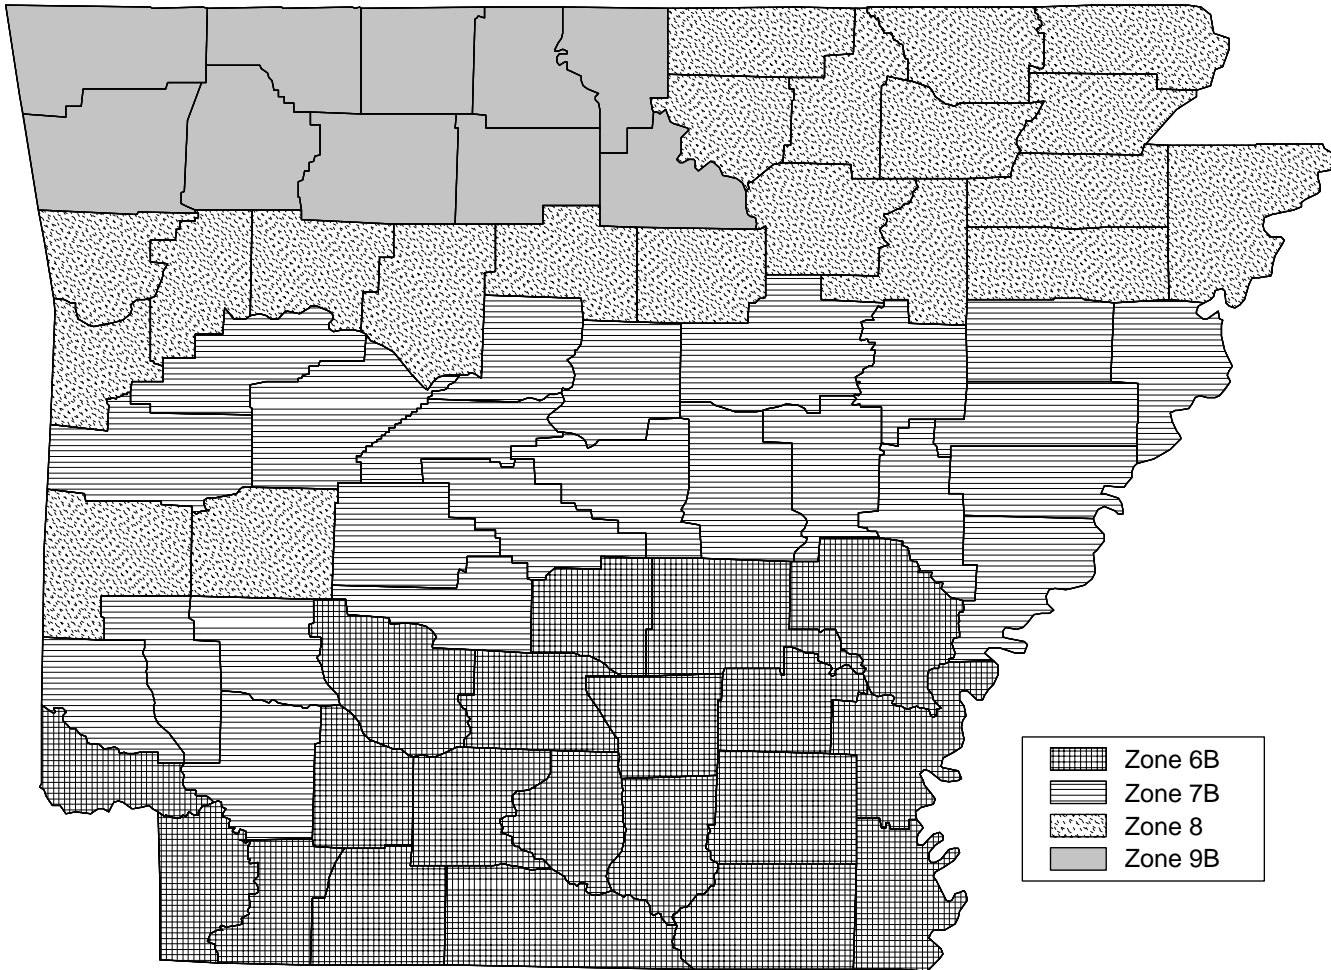

ARKANSAS

Zone	County	Zone	County
6B	Arkansas	7B	Lee
6B	Ashley	6B	Lincoln
9B	Baxter	6B	Little River
9B	Benton	7B	Logan
9B	Boone	7B	Lonoke
6B	Bradley	9B	Madison
6B	Calhoun	9B	Marion
9B	Carroll	6B	Miller
6B	Chicot	8	Mississippi
6B	Clark	7B	Monroe
8	Clay	8	Montgomery
8	Cleburne	9B	Nevada
6B	Cleveland	9B	Newton
6B	Columbia	6B	Ouachita
7B	Conway	7B	Perry
8	Craighead	7B	Phillips
8	Crawford	7B	Pike
7B	Crittenden	8	Poinsett
7B	Cross	8	Polk
6B	Dallas	8	Pope
6B	Desha	7B	Prairie
6B	Drew	7B	Pulaski
7B	Faulkner	8	Randolph
8	Franklin	7B	Saline
8	Fulton	7B	Scott
7B	Garland	9B	Searcy
6B	Grant	8	Sebastian
8	Greene	7B	Sevier
7B	Hempstead	8	Sharp
7B	Hot Spring	7B	St Francis
7B	Howard	9B	Stone
8	Independence	6B	Union
8	Izard	8	Van Buren
8	Jackson	9B	Washington
6B	Jefferson	7B	White
8	Johnson	7B	Woodruff
6B	Lafayette	7B	Yell
8	Lawrence