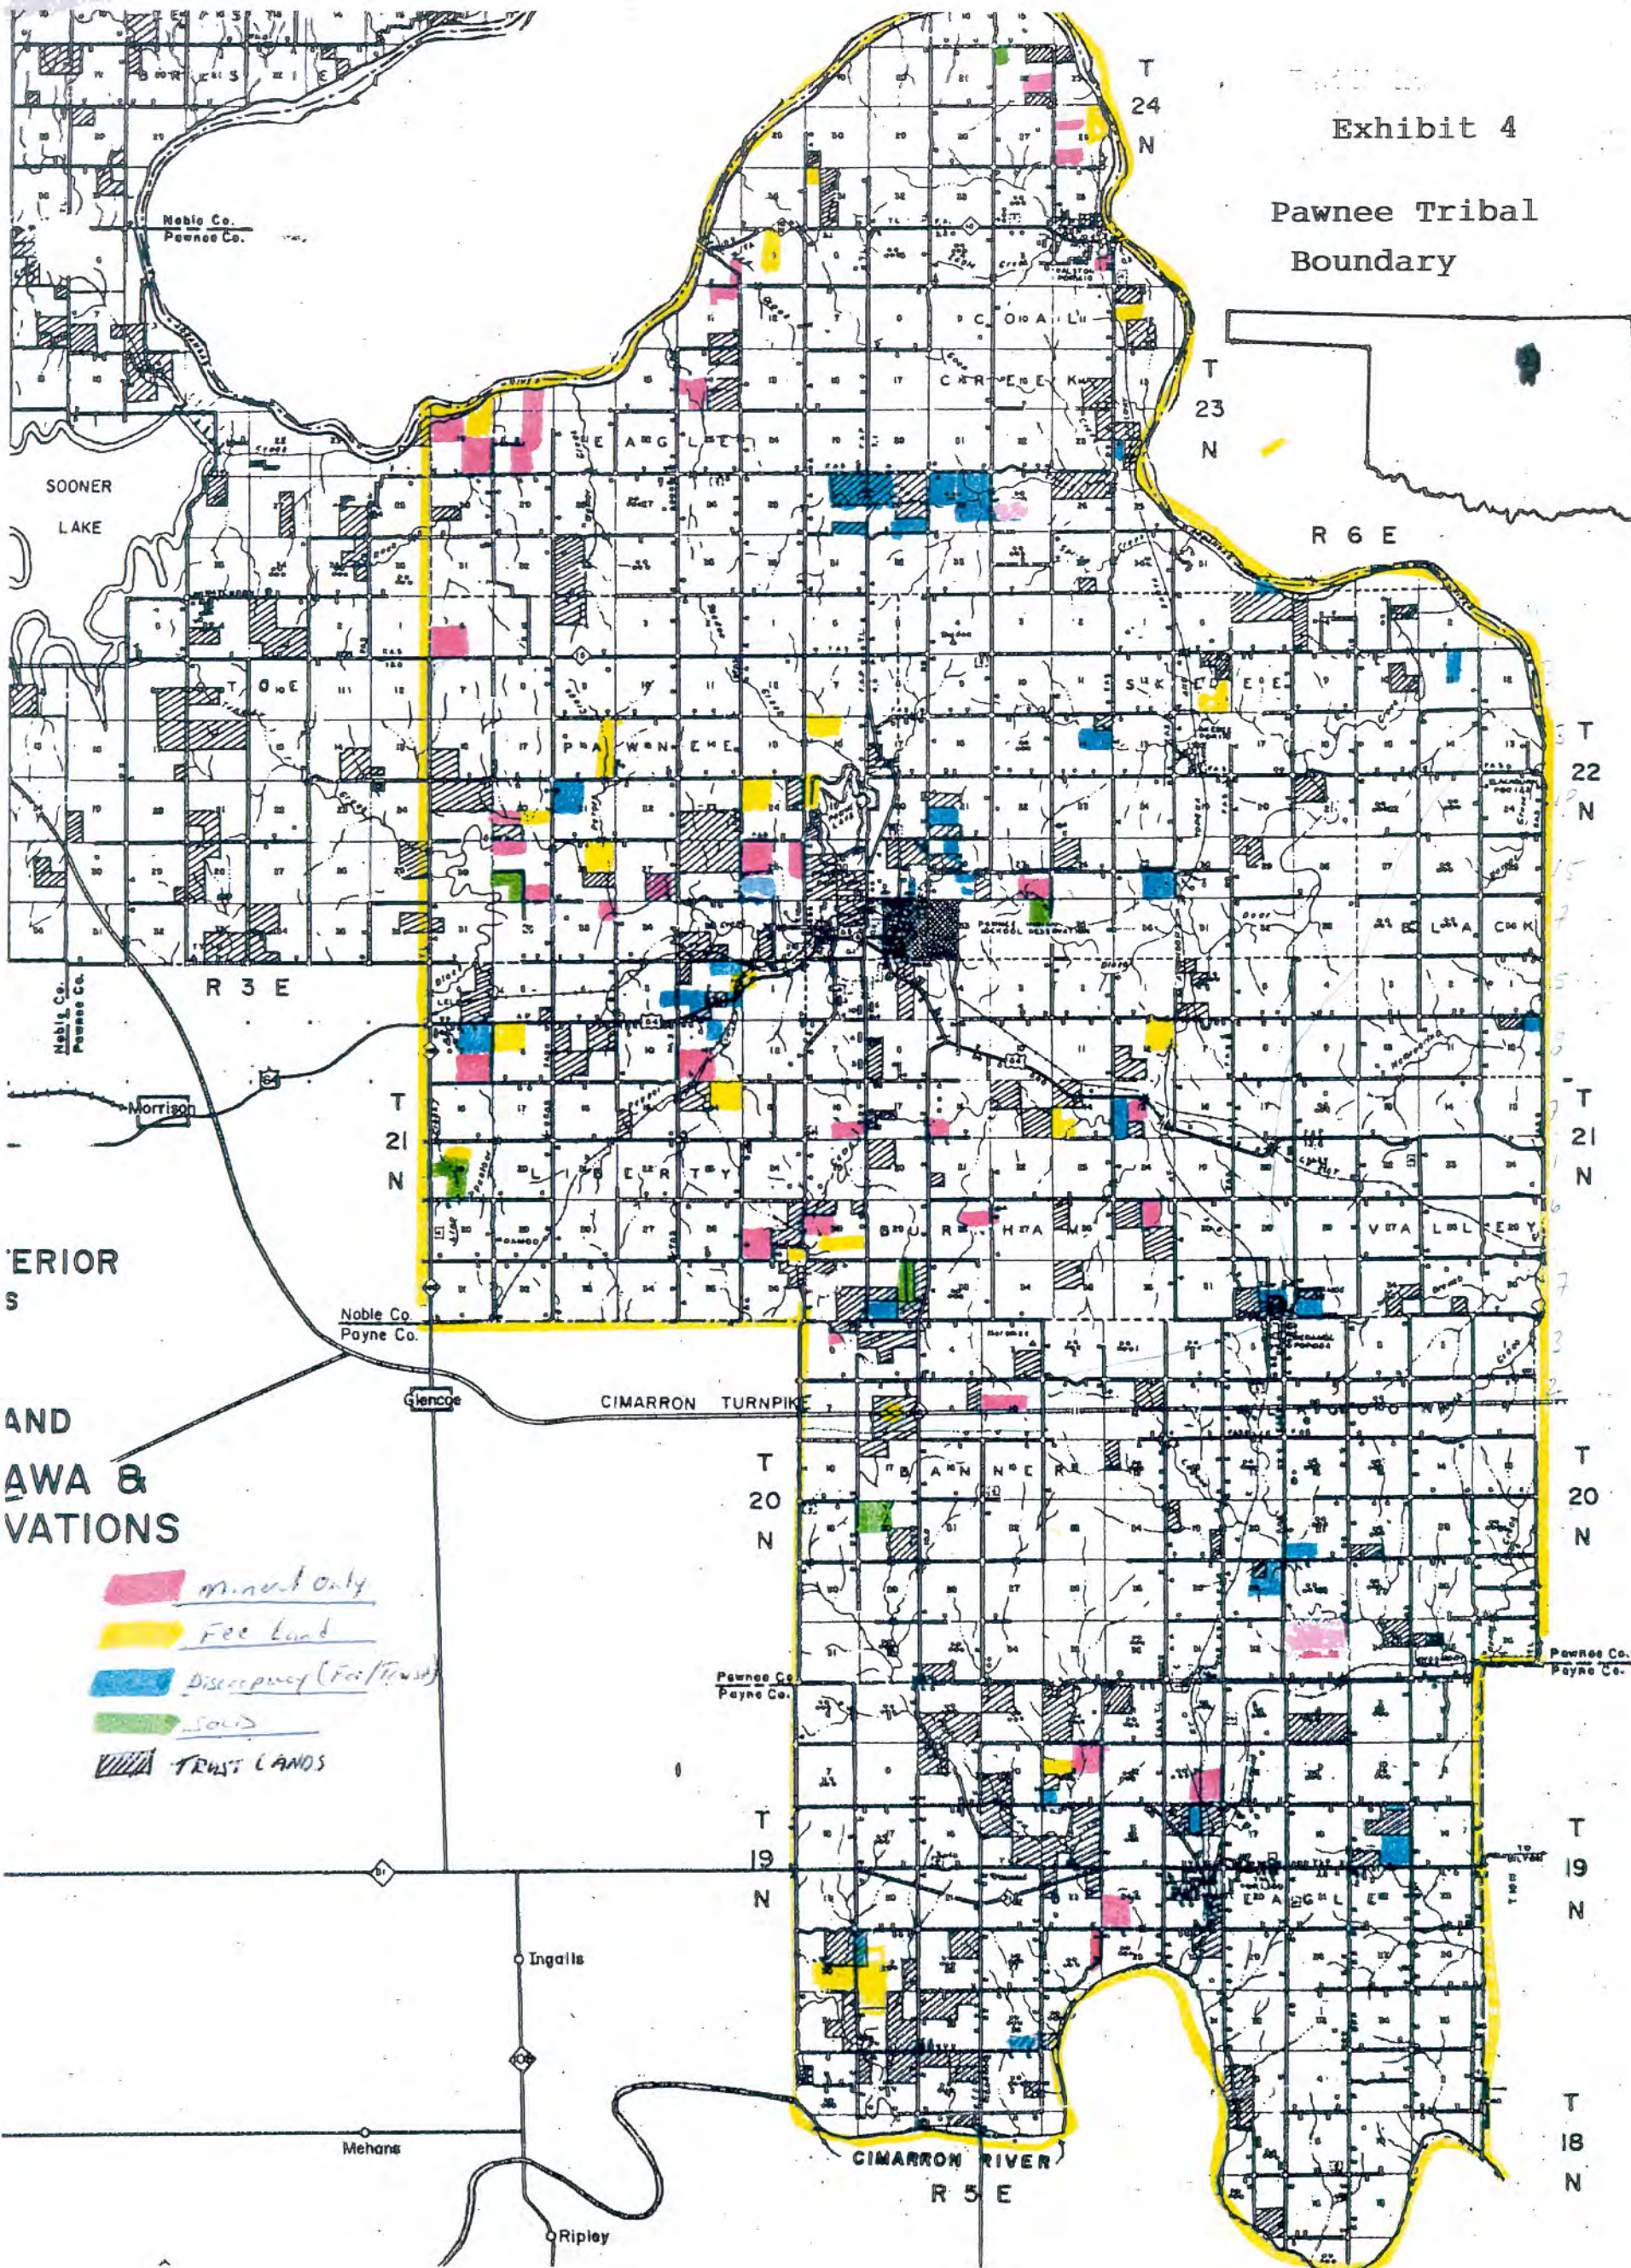

Exhibit 4  
Pawnee Tribal  
Boundary

ERIOR  
S

AND  
AWA &  
VATIONS

- mineral only*
- Fee Land*
- Discrepancy (Fee/Trust)*
- Sold*
- TRUST LANDS*

Noble Co.  
Payne Co.

Pawnee Co.  
Payne Co.

Pawnee Co.  
Payne Co.

Mehans

Ingalls

Ripley

CIMARRON RIVER

CIMARRON TURNPIKE

Morrison

R 3 E

R 6 E

R 5 E

T 24 N

T 23 N

T 22 N

T 21 N

T 20 N

T 19 N

T 18 N