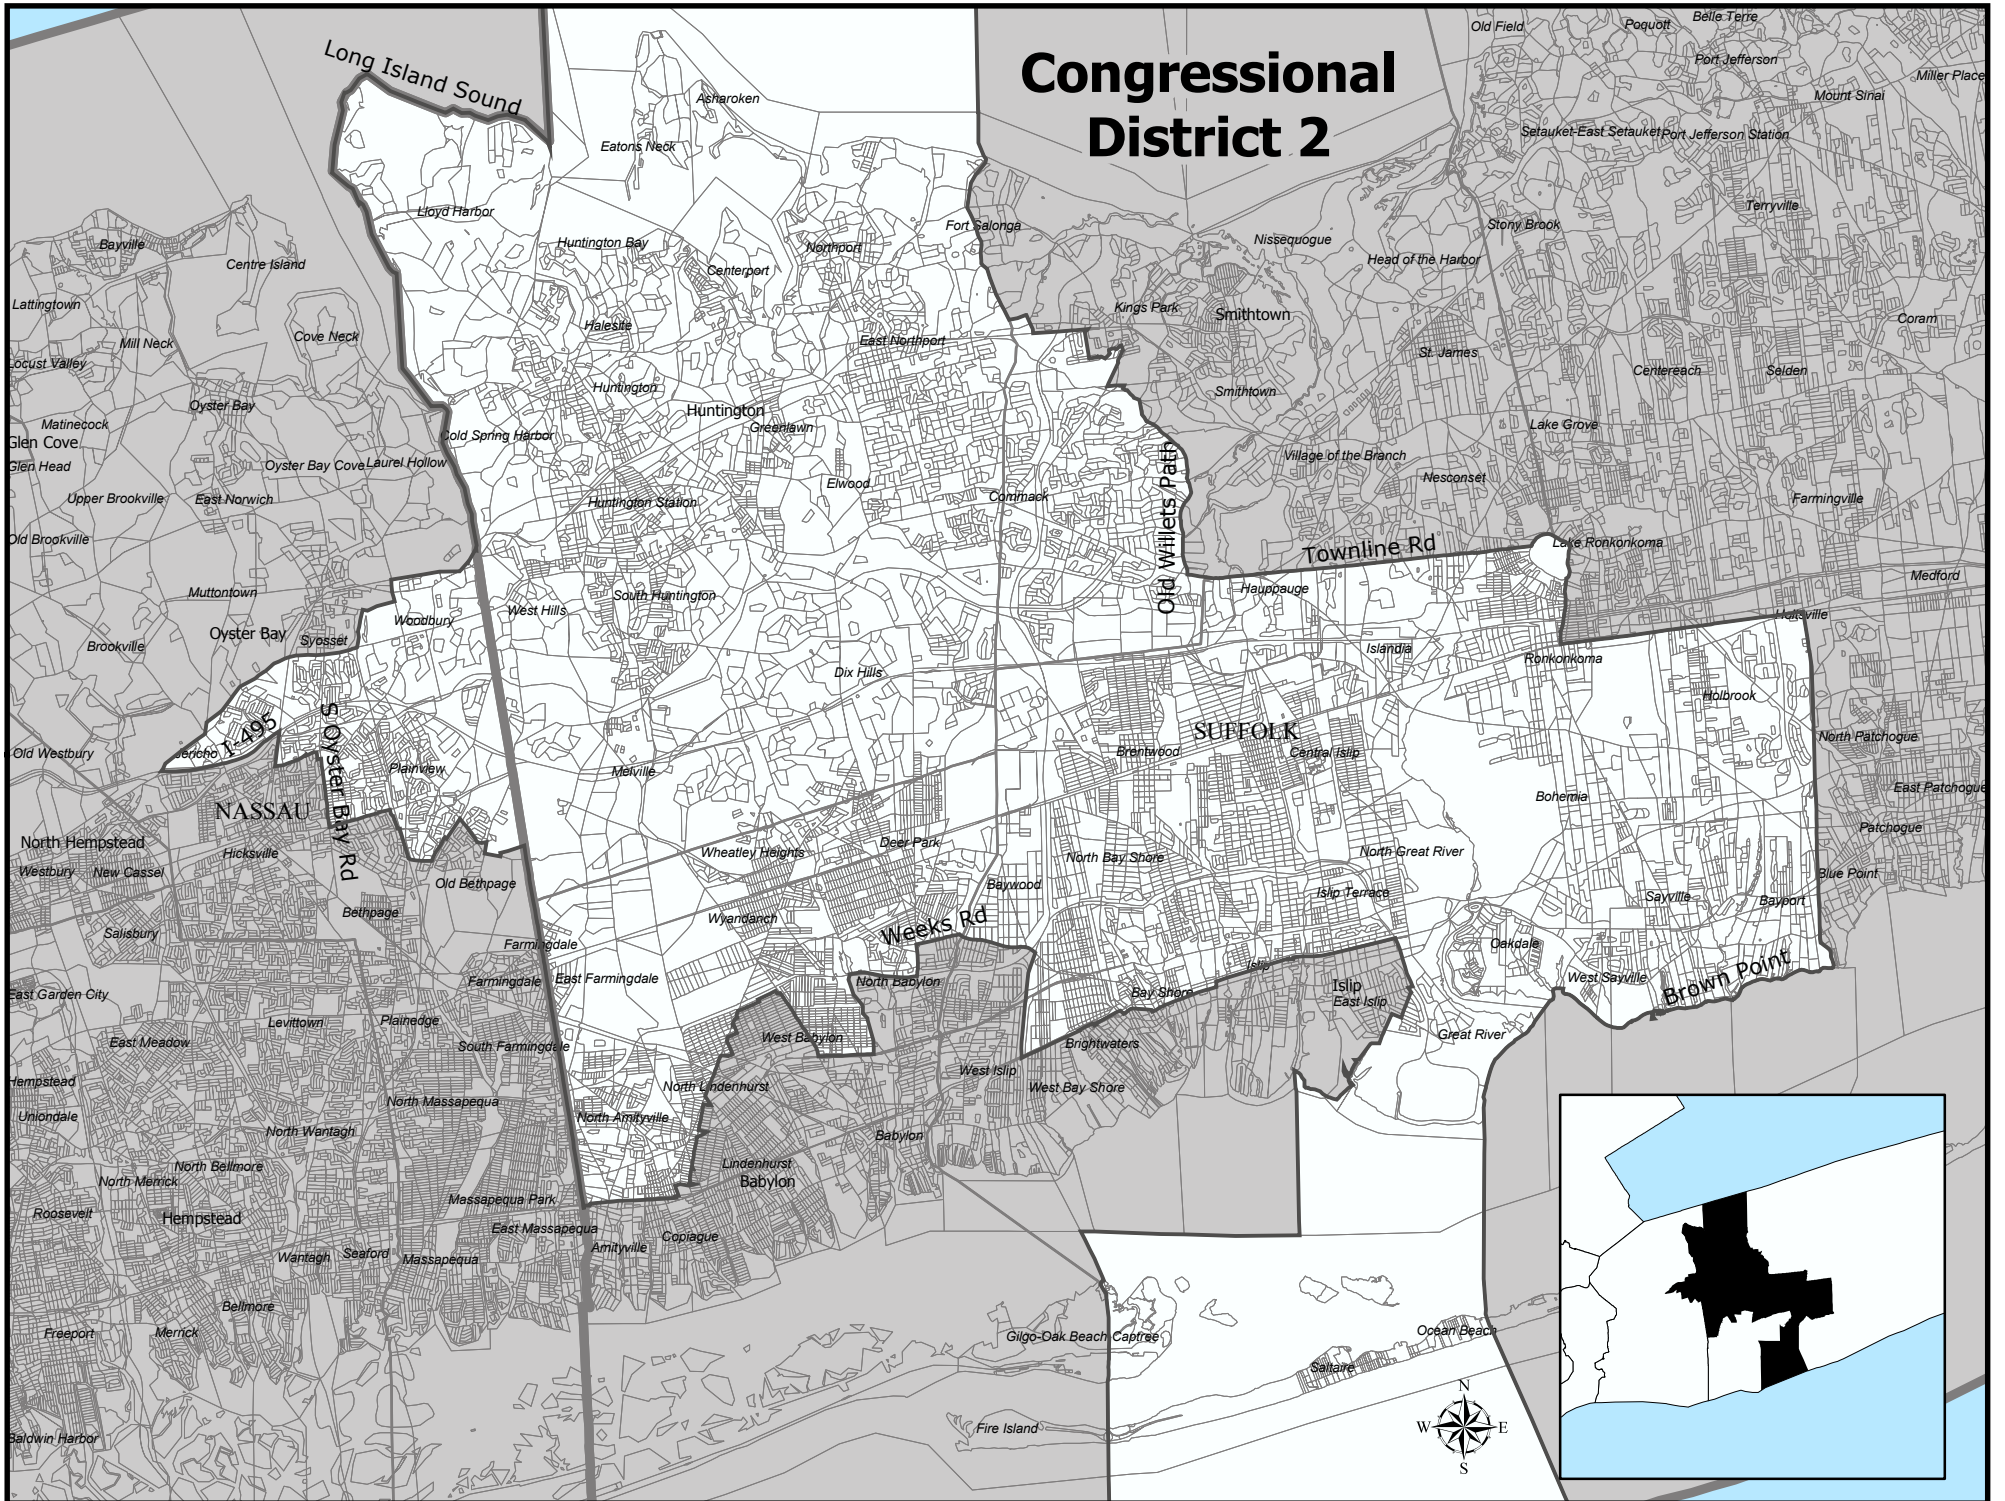

# Congressional District 2

# Congressional District 2

**Total Population :** 654,360  
**Deviation :** 0  
**Dev. Percentage :** 0.00

	NH White	NH Black	Hispanic	NH Amer Ind	NH Asian	NH Multi	NH Other
Total	467,911	64,351	90,705	1,072	19,709	9,344	1,268
Total %	71.51	9.83	13.86	0.16	3.01	1.43	0.19
Total18+	354,552	42,739	61,078	733	14,247	5,580	794
Total18%	73.91	8.91	12.73	0.15	2.97	1.16	0.17