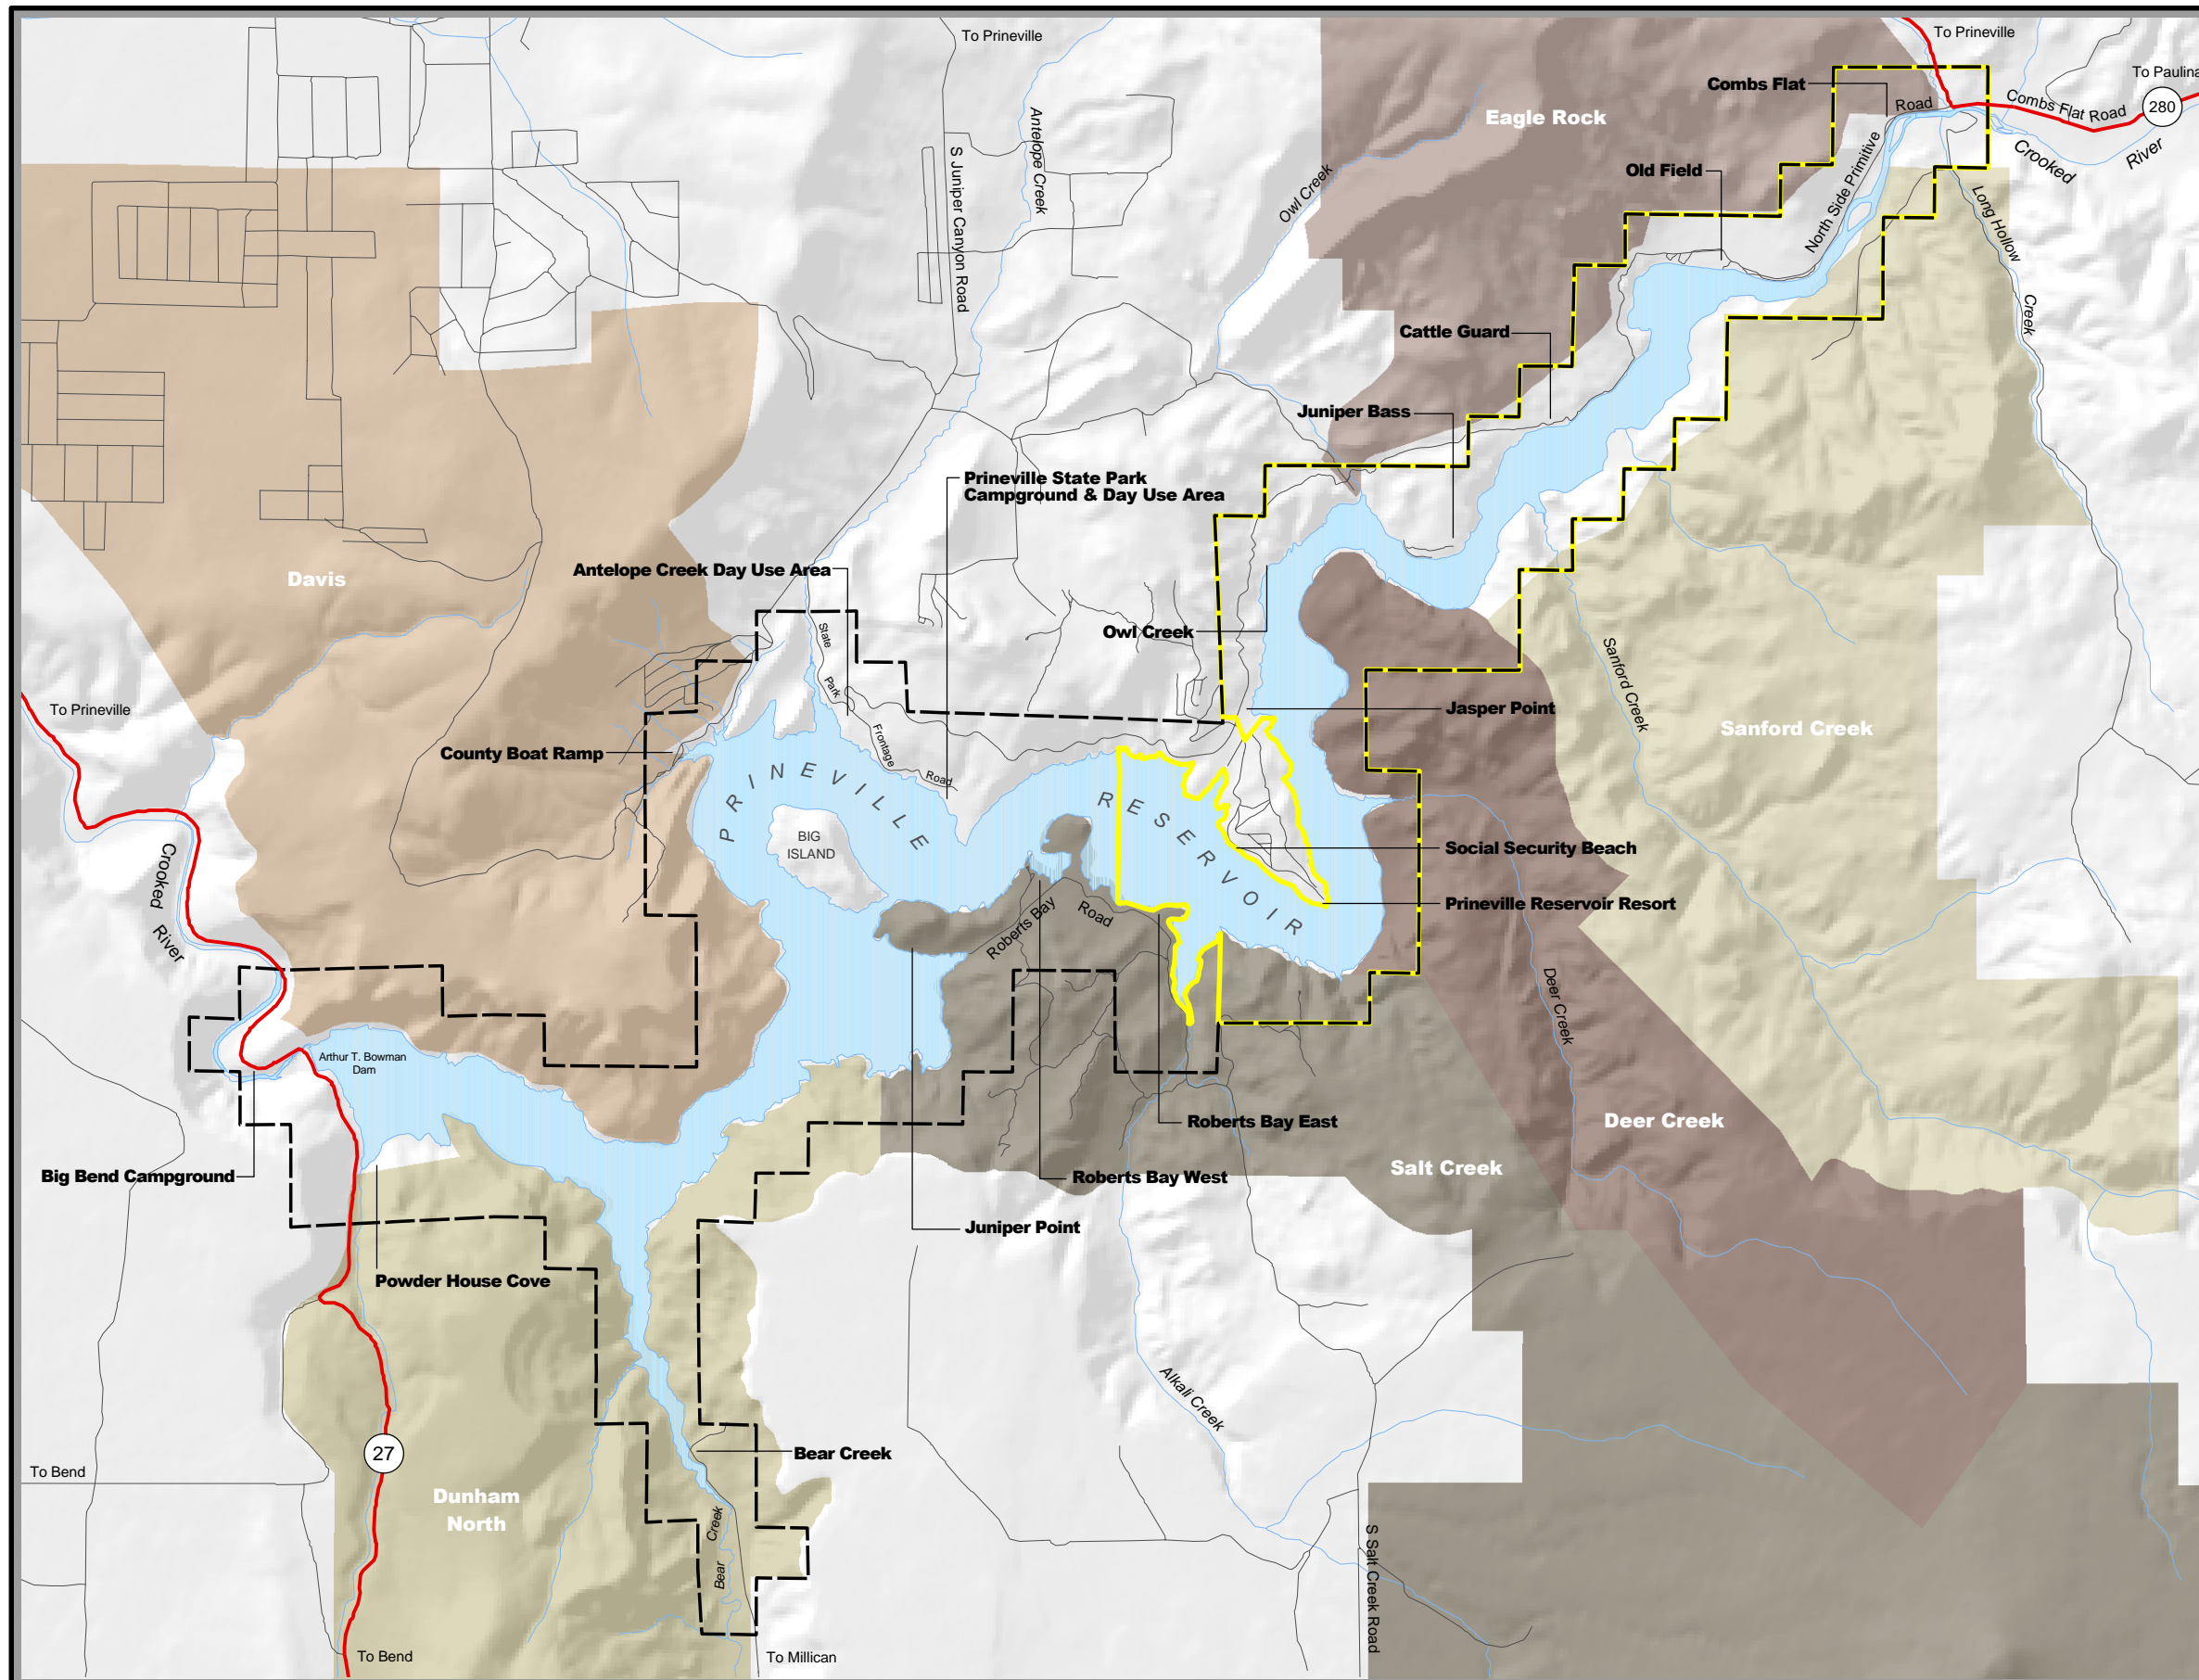

**Figure 3.3-2
BLM Grazing Allotments
Adjacent to Prineville Reservoir**

- Allotment
- Study Area Boundary
- Prineville State Wildlife Area
- Highway
- Road
- Stream

P:\0e03401\GIS\mxd\RMP\Figure3.3-2.mxd
Sources: BLM Prineville District; EDAW 2002

Prineville Reservoir RMP