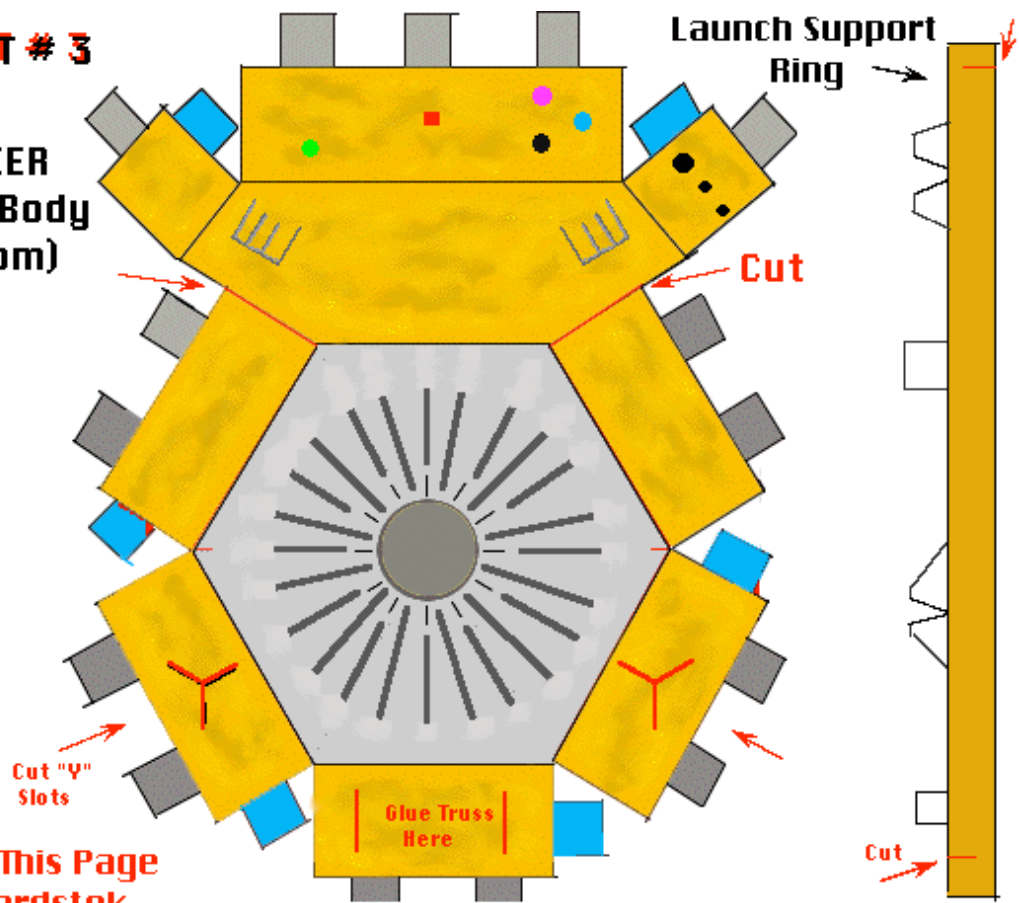

[BACK](#)

**Cut Along This
Line**

**Fold Over to
This Line**

Sheet # 2

DO NOT GLUE THIS SHEET

[BACK](#)

SHEET # 3

**PIONEER
Main Body
(Bottom)**

**Glue This Page
to Cardstock**

Radiometer

**MicroMeteorite
Detector**

Truss Box

[BACK](#)

Sheet # 4

Top Of Pioneer Main Body

Experiment Truss

GLUE TO CARDSTOCK

RTG Fins

[BACK](#)

Antenna Feed Horn - Outer Cone

Antenna Feed Horn - Inner Cone

Do NOT GLUE this Sheet
Sheet # 6

[BACK](#)