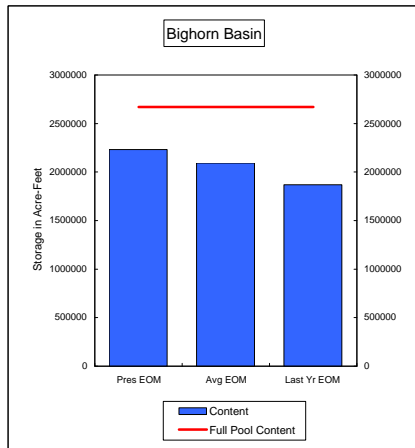

**COMPARISON OF STORAGE CONTENT - PRESENT VS AVERAGE VS LAST YEAR DATA**  
in Acre-Feet  
Data for October 31, 2008

**Percent of Average 100.7%**  
**Percent of Last Year 116.3%**  
**Percent of Full Capacity 84.6%**

**Percent of Average 112.4%**  
**Percent of Last Year 208.3%**  
**Percent of Full Capacity 52.1%**

**Percent of Average 147.9%**  
**Percent of Last Year 148.3%**  
**Percent of Full Capacity 62.8%**

**Percent of Average 106.6%**  
**Percent of Last Year 119.5%**  
**Percent of Full Capacity 83.6%**

**Percent of Average 70.5%**  
**Percent of Last Year 76.8%**  
**Percent of Full Capacity 53.0%**

**Percent of Average 129.5%**  
**Percent of Last Year 161.4%**  
**Percent of Full Capacity 60.7%**