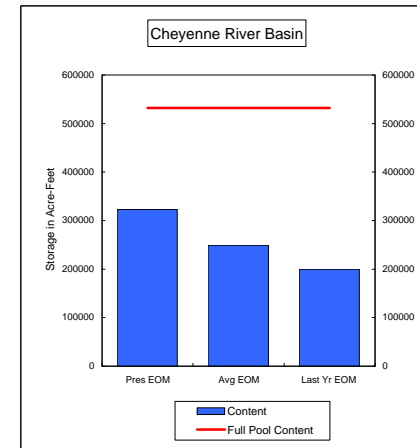

**COMPARISON OF STORAGE CONTENT - PRESENT VS AVERAGE VS LAST YEAR DATA**  
in Acre-Feet  
Data for October 31, 2008

**Percent of Average 100.7%**  
**Percent of Last Year 116.3%**  
**Percent of Full Capacity 84.6%**

**Percent of Average 112.4%**  
**Percent of Last Year 208.3%**  
**Percent of Full Capacity 52.1%**

**Percent of Average 147.9%**  
**Percent of Last Year 148.3%**  
**Percent of Full Capacity 62.8%**

**Percent of Average 106.6%**  
**Percent of Last Year 119.5%**  
**Percent of Full Capacity 83.6%**

**Percent of Average 70.5%**  
**Percent of Last Year 76.8%**  
**Percent of Full Capacity 53.0%**

**Percent of Average 129.5%**  
**Percent of Last Year 161.4%**  
**Percent of Full Capacity 60.7%**