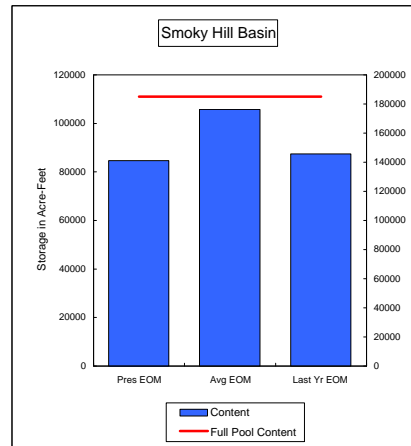

Percent of Average   **80.0%**
Percent of Last Year   **96.8%**
Percent of Full Capacity   **45.7%**