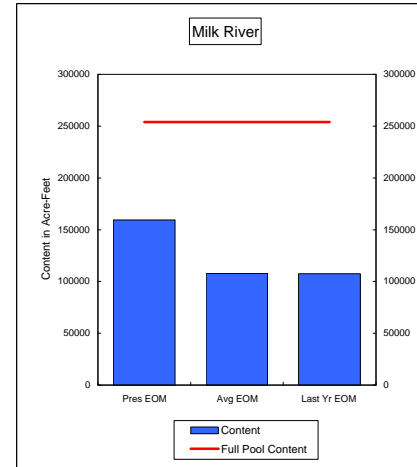

**COMPARISON OF STORAGE CONTENT - PRESENT VS AVERAGE VS LAST YEAR DATA**  
in Acre-Feet  
Data for October 31, 2008

**Percent of Average 100.7%**  
**Percent of Last Year 116.3%**  
**Percent of Full Capacity 84.6%**

**Percent of Average 112.4%**  
**Percent of Last Year 208.3%**  
**Percent of Full Capacity 52.1%**

**Percent of Average 147.9%**  
**Percent of Last Year 148.3%**  
**Percent of Full Capacity 62.8%**

**Percent of Average 106.6%**  
**Percent of Last Year 119.5%**  
**Percent of Full Capacity 83.6%**

**Percent of Average 70.5%**  
**Percent of Last Year 76.8%**  
**Percent of Full Capacity 53.0%**

**Percent of Average 129.5%**  
**Percent of Last Year 161.4%**  
**Percent of Full Capacity 60.7%**