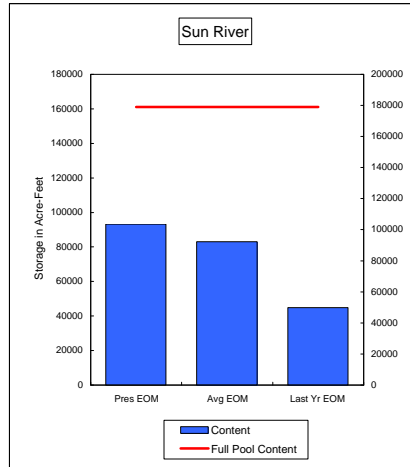

**COMPARISON OF STORAGE CONTENT - PRESENT VS AVERAGE VS LAST YEAR DATA**  
in Acre-Feet  
Data for October 31, 2008

**Percent of Average 100.7%**  
**Percent of Last Year 116.3%**  
**Percent of Full Capacity 84.6%**

**Percent of Average 112.4%**  
**Percent of Last Year 208.3%**  
**Percent of Full Capacity 52.1%**

**Percent of Average 147.9%**  
**Percent of Last Year 148.3%**  
**Percent of Full Capacity 62.8%**

**Percent of Average 106.6%**  
**Percent of Last Year 119.5%**  
**Percent of Full Capacity 83.6%**

**Percent of Average 70.5%**  
**Percent of Last Year 76.8%**  
**Percent of Full Capacity 53.0%**

**Percent of Average 129.5%**  
**Percent of Last Year 161.4%**  
**Percent of Full Capacity 60.7%**