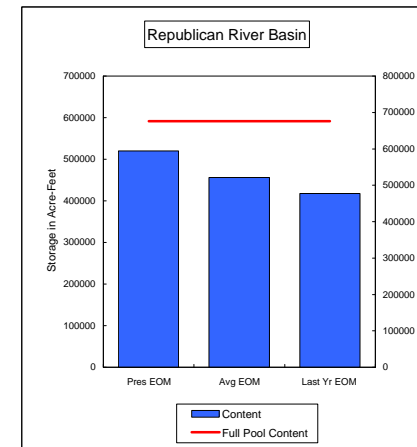

COMPARISON OF STORAGE CONTENT - PRESENT VS AVERAGE VS LAST YEAR DATA

in Acre-Feet  
Data for October 31, 2008

Percent of Average 83.3%  
Percent of Last Year 116.7%  
Percent of Full Capacity 56.3%

Percent of Average 114.9%  
Percent of Last Year 100.6%  
Percent of Full Capacity 79.9%

Percent of Average 85.1%  
Percent of Last Year 106.7%  
Percent of Full Capacity 57.4%

Percent of Average 106.2%  
Percent of Last Year 98.3%  
Percent of Full Capacity 73.6%

Percent of Average 82.7%  
Percent of Last Year 184.7%  
Percent of Full Capacity 41.2%