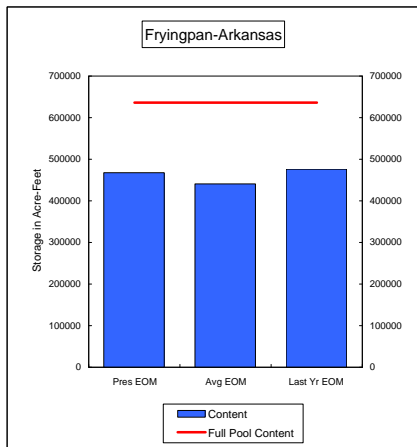

**Percent of Average 106.6%**  
**Percent of Last Year 119.5%**  
**Percent of Full Capacity 83.6%**

**Percent of Average 70.5%**  
**Percent of Last Year 76.8%**  
**Percent of Full Capacity 53.0%**

**Percent of Average 129.5%**  
**Percent of Last Year 161.4%**  
**Percent of Full Capacity 60.7%**

COMPARISON OF STORAGE CONTENT - PRESENT VS AVERAGE VS LAST YEAR DATA

in Acre-Feet  
Data for October 31, 2008

Percent of Average 83.3%  
Percent of Last Year 116.7%  
Percent of Full Capacity 56.3%

Percent of Average 114.9%  
Percent of Last Year 100.6%  
Percent of Full Capacity 79.9%

Percent of Average 85.1%  
Percent of Last Year 106.7%  
Percent of Full Capacity 57.4%

Percent of Average 106.2%  
Percent of Last Year 98.3%  
Percent of Full Capacity 73.6%

Percent of Average 82.7%  
Percent of Last Year 184.7%  
Percent of Full Capacity 41.2%