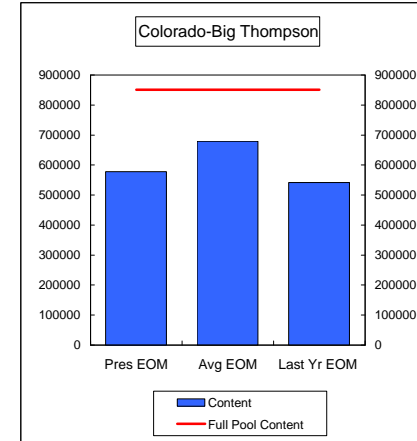

**Percent of Average 106.6%**  
**Percent of Last Year 119.5%**  
**Percent of Full Capacity 83.6%**

**Percent of Average 70.5%**  
**Percent of Last Year 76.8%**  
**Percent of Full Capacity 53.0%**

**Percent of Average 129.5%**  
**Percent of Last Year 161.4%**  
**Percent of Full Capacity 60.7%**

COMPARISON OF STORAGE CONTENT - PRESENT VS AVERAGE VS LAST YEAR DATA

in Acre-Feet  
Data for October 31, 2008

Percent of Average 83.3%  
Percent of Last Year 116.7%  
Percent of Full Capacity 56.3%

Percent of Average 114.9%  
Percent of Last Year 100.6%  
Percent of Full Capacity 79.9%

Percent of Average 85.1%  
Percent of Last Year 106.7%  
Percent of Full Capacity 57.4%

Percent of Average 106.2%  
Percent of Last Year 98.3%  
Percent of Full Capacity 73.6%

Percent of Average 82.7%  
Percent of Last Year 184.7%  
Percent of Full Capacity 41.2%