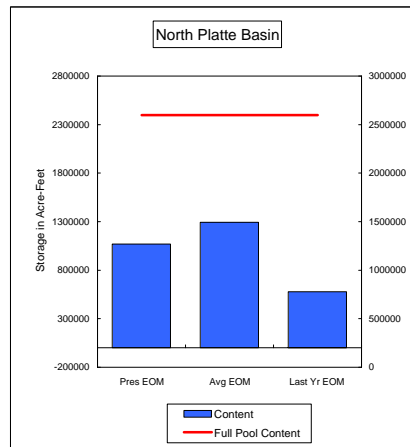

**Percent of Average 112.4%**  
**Percent of Last Year 208.3%**  
**Percent of Full Capacity 52.1%**

**Percent of Average 147.9%**  
**Percent of Last Year 148.3%**  
**Percent of Full Capacity 62.8%**

**Percent of Average 106.6%**  
**Percent of Last Year 119.5%**  
**Percent of Full Capacity 83.6%**

**Percent of Average 70.5%**  
**Percent of Last Year 76.8%**  
**Percent of Full Capacity 53.0%**

**Percent of Average 129.5%**  
**Percent of Last Year 161.4%**  
**Percent of Full Capacity 60.7%**

COMPARISON OF STORAGE CONTENT - PRESENT VS AVERAGE VS LAST YEAR DATA

in Acre-Feet  
Data for October 31, 2008

Percent of Average 83.3%  
Percent of Last Year 116.7%  
Percent of Full Capacity 56.3%

Percent of Average 114.9%  
Percent of Last Year 100.6%  
Percent of Full Capacity 79.9%

Percent of Average 85.1%  
Percent of Last Year 106.7%  
Percent of Full Capacity 57.4%

Percent of Average 106.2%  
Percent of Last Year 98.3%  
Percent of Full Capacity 73.6%

Percent of Average 82.7%  
Percent of Last Year 184.7%  
Percent of Full Capacity 41.2%