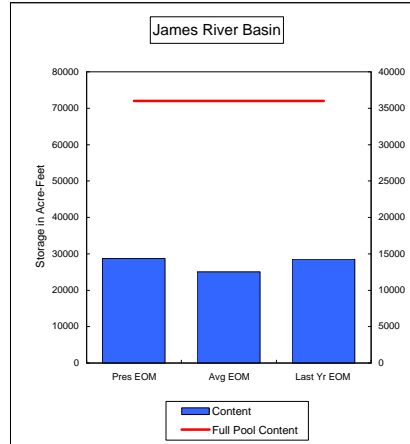

**Percent of Average 112.4%**  
**Percent of Last Year 208.3%**  
**Percent of Full Capacity 52.1%**

**Percent of Average 147.9%**  
**Percent of Last Year 148.3%**  
**Percent of Full Capacity 62.8%**

**Percent of Average 106.6%**  
**Percent of Last Year 119.5%**  
**Percent of Full Capacity 83.6%**

**Percent of Average 70.5%**  
**Percent of Last Year 76.8%**  
**Percent of Full Capacity 53.0%**

**Percent of Average 129.5%**  
**Percent of Last Year 161.4%**  
**Percent of Full Capacity 60.7%**

COMPARISON OF STORAGE CONTENT - PRESENT VS AVERAGE VS LAST YEAR DATA

in Acre-Feet  
Data for October 31, 2008

Percent of Average 83.3%  
Percent of Last Year 116.7%  
Percent of Full Capacity 56.3%

Percent of Average 114.9%  
Percent of Last Year 100.6%  
Percent of Full Capacity 79.9%