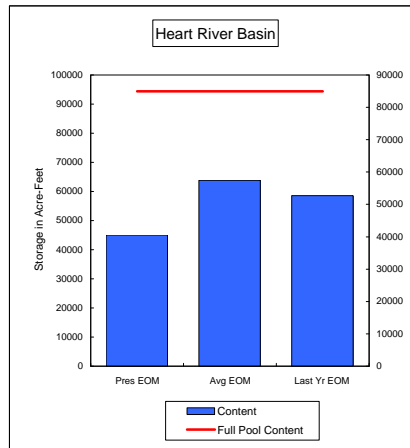

**COMPARISON OF STORAGE CONTENT - PRESENT VS AVERAGE VS LAST YEAR DATA**  
in Acre-Feet  
Data for October 31, 2008

**Percent of Average 100.7%**  
**Percent of Last Year 116.3%**  
**Percent of Full Capacity 84.6%**

**Percent of Average 112.4%**  
**Percent of Last Year 208.3%**  
**Percent of Full Capacity 52.1%**

**Percent of Average 147.9%**  
**Percent of Last Year 148.3%**  
**Percent of Full Capacity 62.8%**

**Percent of Average 106.6%**  
**Percent of Last Year 119.5%**  
**Percent of Full Capacity 83.6%**

**Percent of Average 70.5%**  
**Percent of Last Year 76.8%**  
**Percent of Full Capacity 53.0%**

**Percent of Average 129.5%**  
**Percent of Last Year 161.4%**  
**Percent of Full Capacity 60.7%**