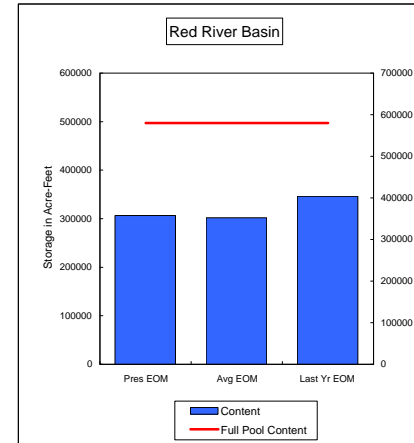

Percent of Average   **101.7%**
Percent of Last Year   **88.6%**
Percent of Full Capacity   **52.9%**