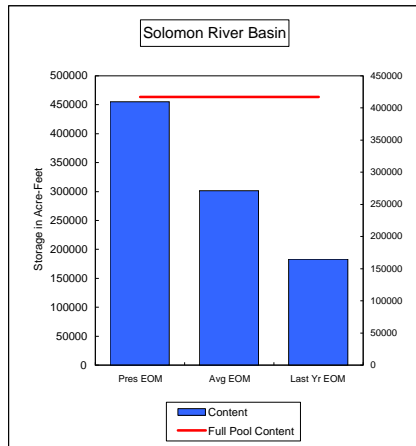

COMPARISON OF STORAGE CONTENT - PRESENT VS AVERAGE VS LAST YEAR DATA

in Acre-Feet  
Data for October 31, 2008

Percent of Average 83.3%  
Percent of Last Year 116.7%  
Percent of Full Capacity 56.3%

Percent of Average 114.9%  
Percent of Last Year 100.6%  
Percent of Full Capacity 79.9%

Percent of Average 85.1%  
Percent of Last Year 106.7%  
Percent of Full Capacity 57.4%

Percent of Average 106.2%  
Percent of Last Year 98.3%  
Percent of Full Capacity 73.6%

Percent of Average 82.7%  
Percent of Last Year 184.7%  
Percent of Full Capacity 41.2%

Percent of Average 114.0%  
Percent of Last Year 124.5%  
Percent of Full Capacity 77.0%

**COMPARISON OF STORAGE CONTENT - PRESENT VS AVERAGE VS LAST YEAR DATA**  
in Acre-Feet  
Data for October 31, 2008