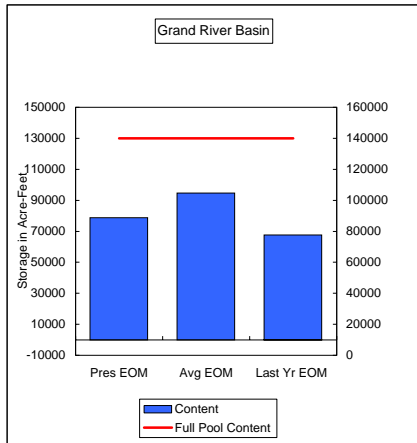

**Percent of Average 112.4%**  
**Percent of Last Year 208.3%**  
**Percent of Full Capacity 52.1%**

**Percent of Average 147.9%**  
**Percent of Last Year 148.3%**  
**Percent of Full Capacity 62.8%**

**Percent of Average 106.6%**  
**Percent of Last Year 119.5%**  
**Percent of Full Capacity 83.6%**

**Percent of Average 70.5%**  
**Percent of Last Year 76.8%**  
**Percent of Full Capacity 53.0%**

**Percent of Average 129.5%**  
**Percent of Last Year 161.4%**  
**Percent of Full Capacity 60.7%**

COMPARISON OF STORAGE CONTENT - PRESENT VS AVERAGE VS LAST YEAR DATA

in Acre-Feet  
Data for October 31, 2008

Percent of Average 83.3%  
Percent of Last Year 116.7%  
Percent of Full Capacity 56.3%

Percent of Average 114.9%  
Percent of Last Year 100.6%  
Percent of Full Capacity 79.9%

Percent of Average 85.1%  
Percent of Last Year 106.7%  
Percent of Full Capacity 57.4%

Percent of Average 106.2%  
Percent of Last Year 98.3%  
Percent of Full Capacity 73.6%

Percent of Average 82.7%  
Percent of Last Year 184.7%  
Percent of Full Capacity 41.2%