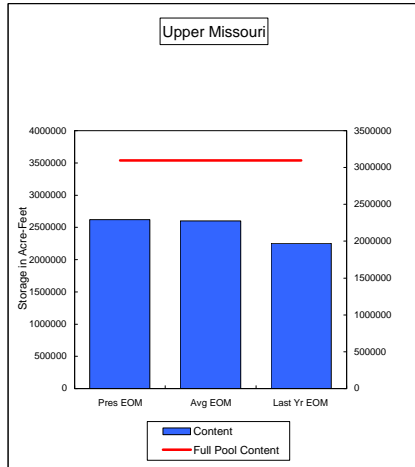

**COMPARISON OF STORAGE CONTENT - PRESENT VS AVERAGE VS LAST YEAR DATA**  
in Acre-Feet  
Data for October 31, 2008

**Percent of Average 100.7%**  
**Percent of Last Year 116.3%**  
**Percent of Full Capacity 84.6%**

**Percent of Average 112.4%**  
**Percent of Last Year 208.3%**  
**Percent of Full Capacity 52.1%**

**Percent of Average 147.9%**  
**Percent of Last Year 148.3%**  
**Percent of Full Capacity 62.8%**

**Percent of Average 106.6%**  
**Percent of Last Year 119.5%**  
**Percent of Full Capacity 83.6%**

**Percent of Average 70.5%**  
**Percent of Last Year 76.8%**  
**Percent of Full Capacity 53.0%**

**Percent of Average 129.5%**  
**Percent of Last Year 161.4%**  
**Percent of Full Capacity 60.7%**