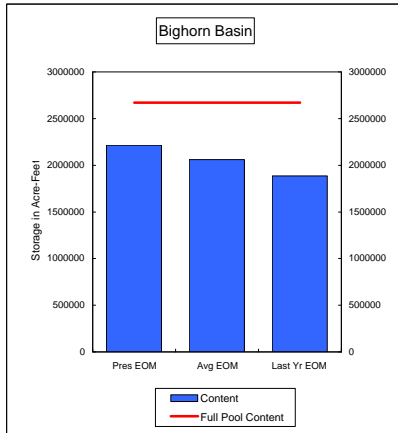

COMPARISON OF STORAGE CONTENT - PRESENT VS AVERAGE VS LAST YEAR DATA
in Acre-Feet
Data for November 30, 2008

Percent of Average 100.0%
Percent of Last Year 116.3%
Percent of Full Capacity 84.4%

Percent of Average 116.7%
Percent of Last Year 202.5%
Percent of Full Capacity 57.7%

Percent of Average 145.8%
Percent of Last Year 150.7%
Percent of Full Capacity 63.5%

Percent of Average 107.4%
Percent of Last Year 117.4%
Percent of Full Capacity 82.9%

Percent of Average 72.6%
Percent of Last Year 79.4%
Percent of Full Capacity 54.3%

Percent of Average 131.4%
Percent of Last Year 163.8%
Percent of Full Capacity 64.2%

COMPARISON OF STORAGE CONTENT - PRESENT VS AVERAGE VS LAST YEAR DATA
in Acre-Feet
Data for November 30, 2008

Percent of Average 86.4%
Percent of Last Year 122.3%
Percent of Full Capacity 57.3%