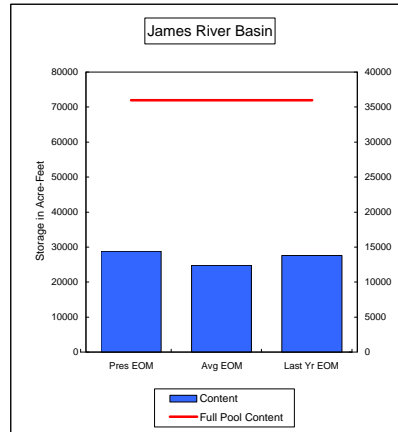

COMPARISON OF STORAGE CONTENT - PRESENT VS AVERAGE VS LAST YEAR DATA
in Acre-Feet
Data for November 30, 2008

Percent of Average 100.0%
Percent of Last Year 116.3%
Percent of Full Capacity 84.4%

Percent of Average 116.7%
Percent of Last Year 202.5%
Percent of Full Capacity 57.7%

Percent of Average 145.8%
Percent of Last Year 150.7%
Percent of Full Capacity 63.5%

Percent of Average 107.4%
Percent of Last Year 117.4%
Percent of Full Capacity 82.9%

Percent of Average 72.6%
Percent of Last Year 79.4%
Percent of Full Capacity 54.3%

Percent of Average 131.4%
Percent of Last Year 163.8%
Percent of Full Capacity 64.2%

COMPARISON OF STORAGE CONTENT - PRESENT VS AVERAGE VS LAST YEAR DATA
in Acre-Feet
Data for November 30, 2008

Percent of Average 86.4%
Percent of Last Year 122.3%
Percent of Full Capacity 57.3%