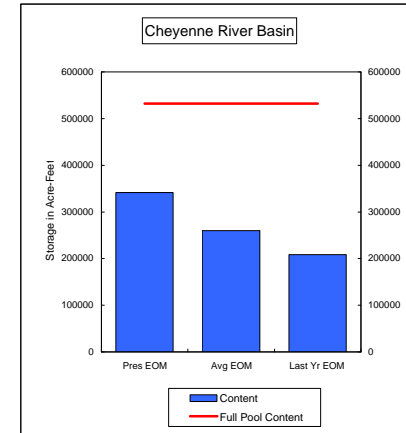

COMPARISON OF STORAGE CONTENT - PRESENT VS AVERAGE VS LAST YEAR DATA
in Acre-Feet
Data for November 30, 2008

Percent of Average 100.0%
Percent of Last Year 116.3%
Percent of Full Capacity 84.4%

Percent of Average 116.7%
Percent of Last Year 202.5%
Percent of Full Capacity 57.7%

Percent of Average 145.8%
Percent of Last Year 150.7%
Percent of Full Capacity 63.5%

Percent of Average 107.4%
Percent of Last Year 117.4%
Percent of Full Capacity 82.9%

Percent of Average 72.6%
Percent of Last Year 79.4%
Percent of Full Capacity 54.3%

Percent of Average 131.4%
Percent of Last Year 163.8%
Percent of Full Capacity 64.2%

COMPARISON OF STORAGE CONTENT - PRESENT VS AVERAGE VS LAST YEAR DATA
in Acre-Feet
Data for November 30, 2008

Percent of Average 86.4%
Percent of Last Year 122.3%
Percent of Full Capacity 57.3%