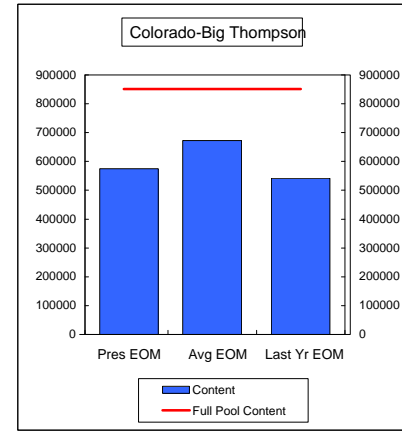

Percent of Average 145.8%
Percent of Last Year 150.7%
Percent of Full Capacity 63.5%

Percent of Average 107.4%
Percent of Last Year 117.4%
Percent of Full Capacity 82.9%

Percent of Average 72.6%
Percent of Last Year 79.4%
Percent of Full Capacity 54.3%

Percent of Average 131.4%
Percent of Last Year 163.8%
Percent of Full Capacity 64.2%

COMPARISON OF STORAGE CONTENT - PRESENT VS AVERAGE VS LAST YEAR DATA
in Acre-Feet
Data for November 30, 2008

Percent of Average 86.4%
Percent of Last Year 122.3%
Percent of Full Capacity 57.3%

Percent of Average 116.3%
Percent of Last Year 104.3%
Percent of Full Capacity 79.9%

Percent of Average 85.4%
Percent of Last Year 106.0%
Percent of Full Capacity 57.0%

Percent of Average 104.0%
Percent of Last Year 97.6%
Percent of Full Capacity 72.7%