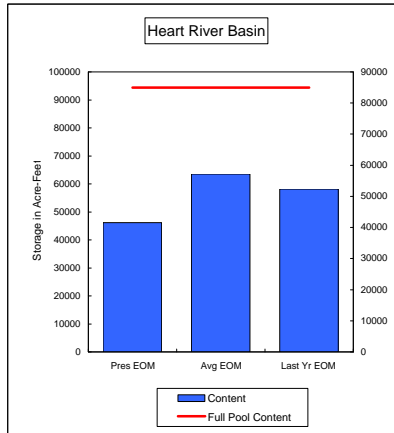

COMPARISON OF STORAGE CONTENT - PRESENT VS AVERAGE VS LAST YEAR DATA
in Acre-Feet
Data for November 30, 2008

Percent of Average 100.0%
Percent of Last Year 116.3%
Percent of Full Capacity 84.4%

Percent of Average 116.7%
Percent of Last Year 202.5%
Percent of Full Capacity 57.7%

Percent of Average 145.8%
Percent of Last Year 150.7%
Percent of Full Capacity 63.5%

Percent of Average 107.4%
Percent of Last Year 117.4%
Percent of Full Capacity 82.9%

Percent of Average 72.6%
Percent of Last Year 79.4%
Percent of Full Capacity 54.3%