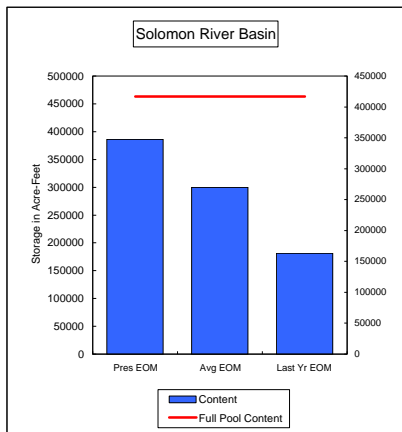

Percent of Average 131.4%
Percent of Last Year 163.8%
Percent of Full Capacity 64.2%

COMPARISON OF STORAGE CONTENT - PRESENT VS AVERAGE VS LAST YEAR DATA
in Acre-Feet
Data for November 30, 2008

Percent of Average 86.4%
Percent of Last Year 122.3%
Percent of Full Capacity 57.3%

Percent of Average 116.3%
Percent of Last Year 104.3%
Percent of Full Capacity 79.9%

Percent of Average 85.4%
Percent of Last Year 106.0%
Percent of Full Capacity 57.0%

Percent of Average 104.0%
Percent of Last Year 97.6%
Percent of Full Capacity 72.7%

Percent of Average 83.1%
Percent of Last Year 181.1%
Percent of Full Capacity 42.7%

Percent of Average 107.1%
Percent of Last Year 120.2%
Percent of Full Capacity 74.3%

COMPARISON OF STORAGE CONTENT - PRESENT VS AVERAGE VS LAST YEAR DATA
in Acre-Feet
Data for November 30, 2008