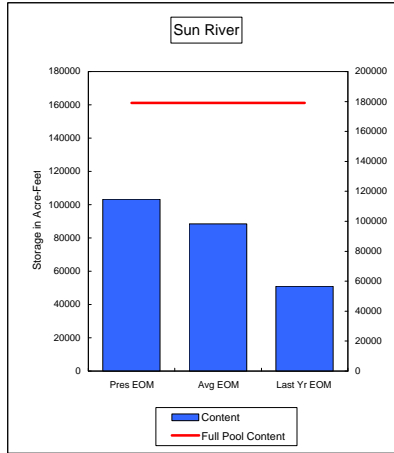

COMPARISON OF STORAGE CONTENT - PRESENT VS AVERAGE VS LAST YEAR DATA
in Acre-Feet
Data for November 30, 2008

Percent of Average 100.0%
Percent of Last Year 116.3%
Percent of Full Capacity 84.4%

Percent of Average 116.7%
Percent of Last Year 202.5%
Percent of Full Capacity 57.7%

Percent of Average 145.8%
Percent of Last Year 150.7%
Percent of Full Capacity 63.5%

Percent of Average 107.4%
Percent of Last Year 117.4%
Percent of Full Capacity 82.9%

Percent of Average 72.6%
Percent of Last Year 79.4%
Percent of Full Capacity 54.3%

Percent of Average 131.4%
Percent of Last Year 163.8%
Percent of Full Capacity 64.2%

COMPARISON OF STORAGE CONTENT - PRESENT VS AVERAGE VS LAST YEAR DATA
in Acre-Feet
Data for November 30, 2008

Percent of Average 86.4%
Percent of Last Year 122.3%
Percent of Full Capacity 57.3%