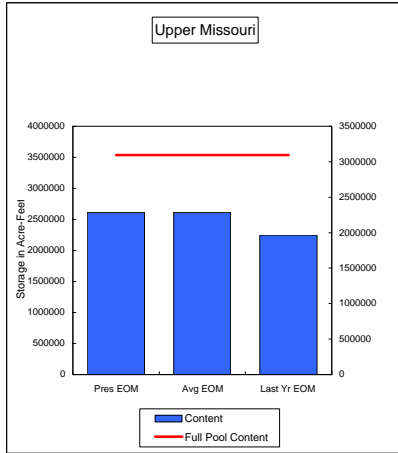

COMPARISON OF STORAGE CONTENT - PRESENT VS AVERAGE VS LAST YEAR DATA
in Acre-Feet
Data for November 30, 2008

Percent of Average 100.0%
Percent of Last Year 116.3%
Percent of Full Capacity 84.4%

Percent of Average 116.7%
Percent of Last Year 202.5%
Percent of Full Capacity 57.7%

Percent of Average 145.8%
Percent of Last Year 150.7%
Percent of Full Capacity 63.5%

Percent of Average 107.4%
Percent of Last Year 117.4%
Percent of Full Capacity 82.9%

Percent of Average 72.6%
Percent of Last Year 79.4%
Percent of Full Capacity 54.3%