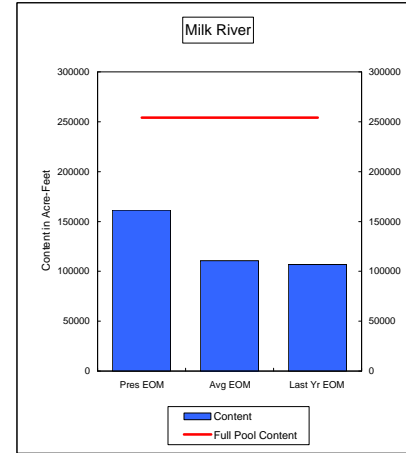

COMPARISON OF STORAGE CONTENT - PRESENT VS AVERAGE VS LAST YEAR DATA
in Acre-Feet
Data for November 30, 2008

Percent of Average 100.0%
Percent of Last Year 116.3%
Percent of Full Capacity 84.4%

Percent of Average 116.7%
Percent of Last Year 202.5%
Percent of Full Capacity 57.7%

Percent of Average 145.8%
Percent of Last Year 150.7%
Percent of Full Capacity 63.5%

Percent of Average 107.4%
Percent of Last Year 117.4%
Percent of Full Capacity 82.9%

Percent of Average 72.6%
Percent of Last Year 79.4%
Percent of Full Capacity 54.3%

Percent of Average 131.4%
Percent of Last Year 163.8%
Percent of Full Capacity 64.2%

COMPARISON OF STORAGE CONTENT - PRESENT VS AVERAGE VS LAST YEAR DATA
in Acre-Feet
Data for November 30, 2008

Percent of Average 86.4%
Percent of Last Year 122.3%
Percent of Full Capacity 57.3%