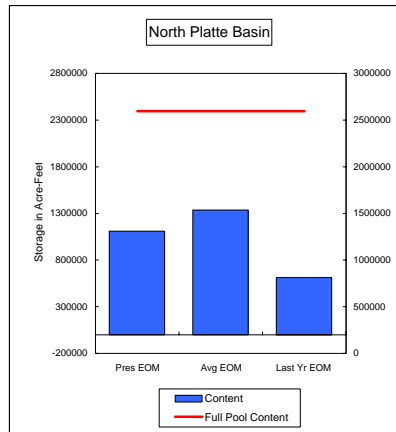

COMPARISON OF STORAGE CONTENT - PRESENT VS AVERAGE VS LAST YEAR DATA
in Acre-Feet
Data for November 30, 2008

Percent of Average 100.0%
Percent of Last Year 116.3%
Percent of Full Capacity 84.4%

Percent of Average 116.7%
Percent of Last Year 202.5%
Percent of Full Capacity 57.7%

Percent of Average 145.8%
Percent of Last Year 150.7%
Percent of Full Capacity 63.5%

Percent of Average 107.4%
Percent of Last Year 117.4%
Percent of Full Capacity 82.9%

Percent of Average 72.6%
Percent of Last Year 79.4%
Percent of Full Capacity 54.3%

Percent of Average 131.4%
Percent of Last Year 163.8%
Percent of Full Capacity 64.2%

COMPARISON OF STORAGE CONTENT - PRESENT VS AVERAGE VS LAST YEAR DATA
in Acre-Feet
Data for November 30, 2008

Percent of Average 86.4%
Percent of Last Year 122.3%
Percent of Full Capacity 57.3%

Percent of Average 116.3%
Percent of Last Year 104.3%
Percent of Full Capacity 79.9%

Percent of Average 85.4%
Percent of Last Year 106.0%
Percent of Full Capacity 57.0%

Percent of Average 104.0%
Percent of Last Year 97.6%
Percent of Full Capacity 72.7%