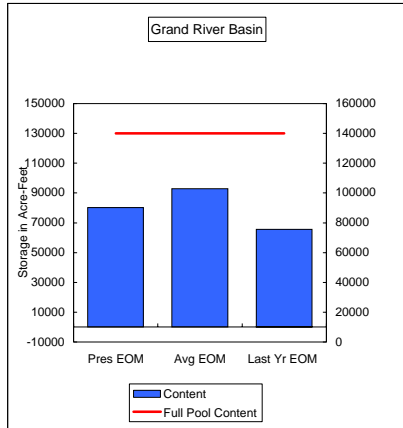

COMPARISON OF STORAGE CONTENT - PRESENT VS AVERAGE VS LAST YEAR DATA
in Acre-Feet
Data for November 30, 2008

Percent of Average 100.0%
Percent of Last Year 116.3%
Percent of Full Capacity 84.4%

Percent of Average 116.7%
Percent of Last Year 202.5%
Percent of Full Capacity 57.7%

Percent of Average 145.8%
Percent of Last Year 150.7%
Percent of Full Capacity 63.5%

Percent of Average 107.4%
Percent of Last Year 117.4%
Percent of Full Capacity 82.9%

Percent of Average 72.6%
Percent of Last Year 79.4%
Percent of Full Capacity 54.3%

Percent of Average 131.4%
Percent of Last Year 163.8%
Percent of Full Capacity 64.2%

COMPARISON OF STORAGE CONTENT - PRESENT VS AVERAGE VS LAST YEAR DATA
in Acre-Feet
Data for November 30, 2008

Percent of Average 86.4%
Percent of Last Year 122.3%
Percent of Full Capacity 57.3%

Percent of Average 116.3%
Percent of Last Year 104.3%
Percent of Full Capacity 79.9%

Percent of Average 85.4%
Percent of Last Year 106.0%
Percent of Full Capacity 57.0%

Percent of Average 104.0%
Percent of Last Year 97.6%
Percent of Full Capacity 72.7%