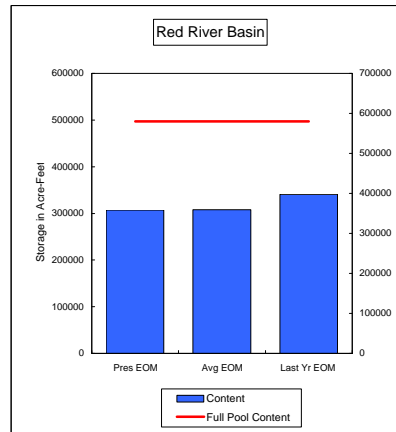

Percent of Average 83.1%
Percent of Last Year 181.1%
Percent of Full Capacity 42.7%

Percent of Average 107.1%
Percent of Last Year 120.2%
Percent of Full Capacity 74.3%

COMPARISON OF STORAGE CONTENT - PRESENT VS AVERAGE VS LAST YEAR DATA
in Acre-Feet
Data for November 30, 2008

Percent of Average 128.7%
Percent of Last Year 212.9%
Percent of Full Capacity 92.6%

Percent of Average 79.9%
Percent of Last Year 97.5%
Percent of Full Capacity 45.4%

Percent of Average 91.1%
Percent of Last Year 100.5%
Percent of Full Capacity 63.5%

Percent of Average 102.6%
Percent of Last Year 101.3%
Percent of Full Capacity 89.0%

Percent of Average 21.2%
Percent of Last Year 110.6%
Percent of Full Capacity 15.8%

Percent of Average 99.6%
Percent of Last Year 90.1%
Percent of Full Capacity 52.9%