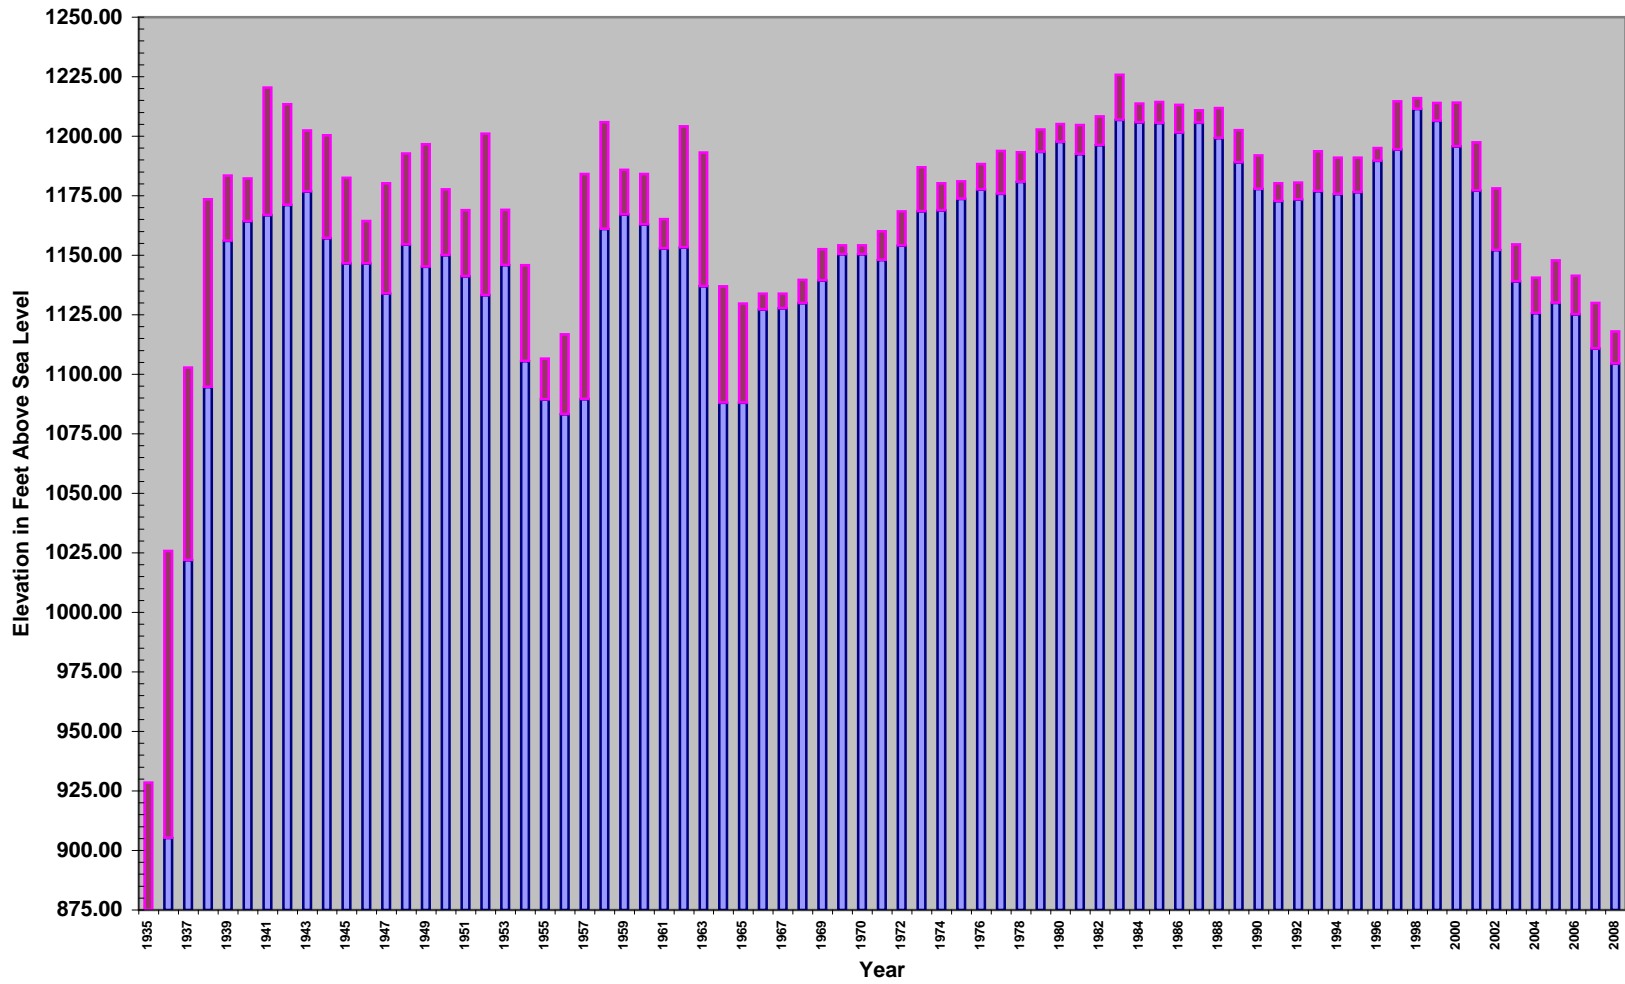

Lake Mead High and Low Elevations (1935-2008)

Note: Low Elevation for 1935 is 673.50 feet