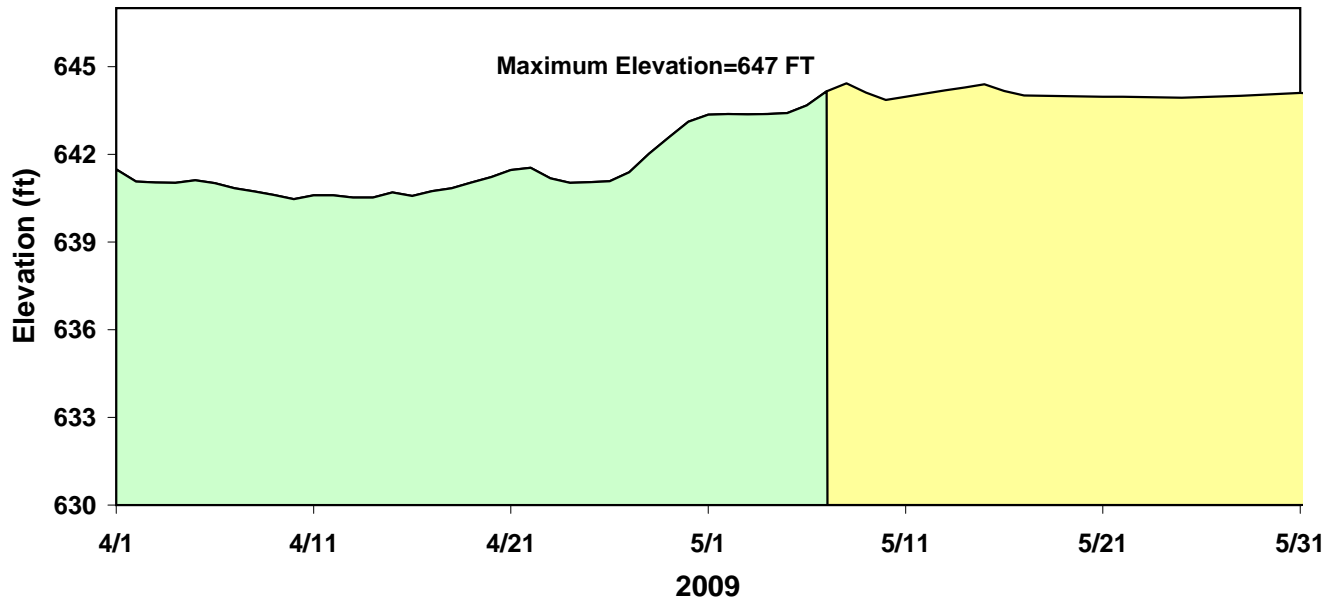

05/08/09

Lake Mohave Elevation

Davis Dam Releases