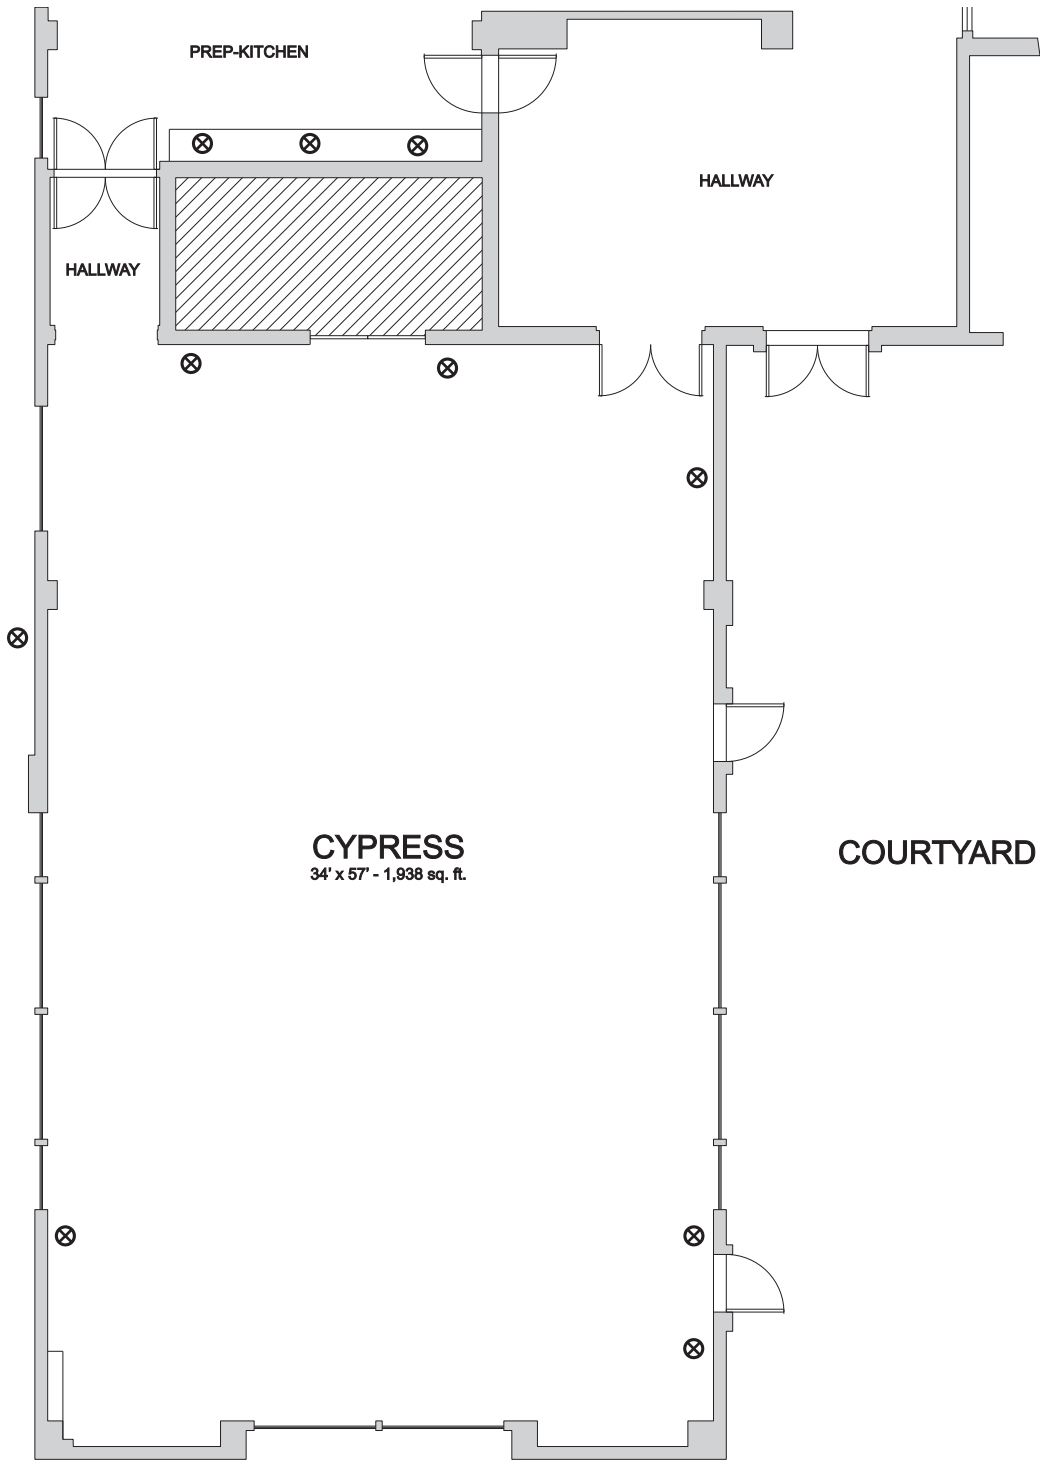

## ENTIRE FIRST FLOOR

No Access

Electrical Outlet

Scale: 1 inch = 20 feet

# GOLDEN GATE CLUB VENTANA ROOM

⊗ Electrical Outlet

Scale: 1 inch = 10 feet

# GOLDEN GATE CLUB CYPRESS ROOM

No Access

Electrical Outlet

Scale: 1 inch = 10 feet

# GOLDEN GATE CLUB HAWTHORN ROOM

 No Access

 Electrical Outlet

10 0 10 20

Scale: 1 inch = 10 feet