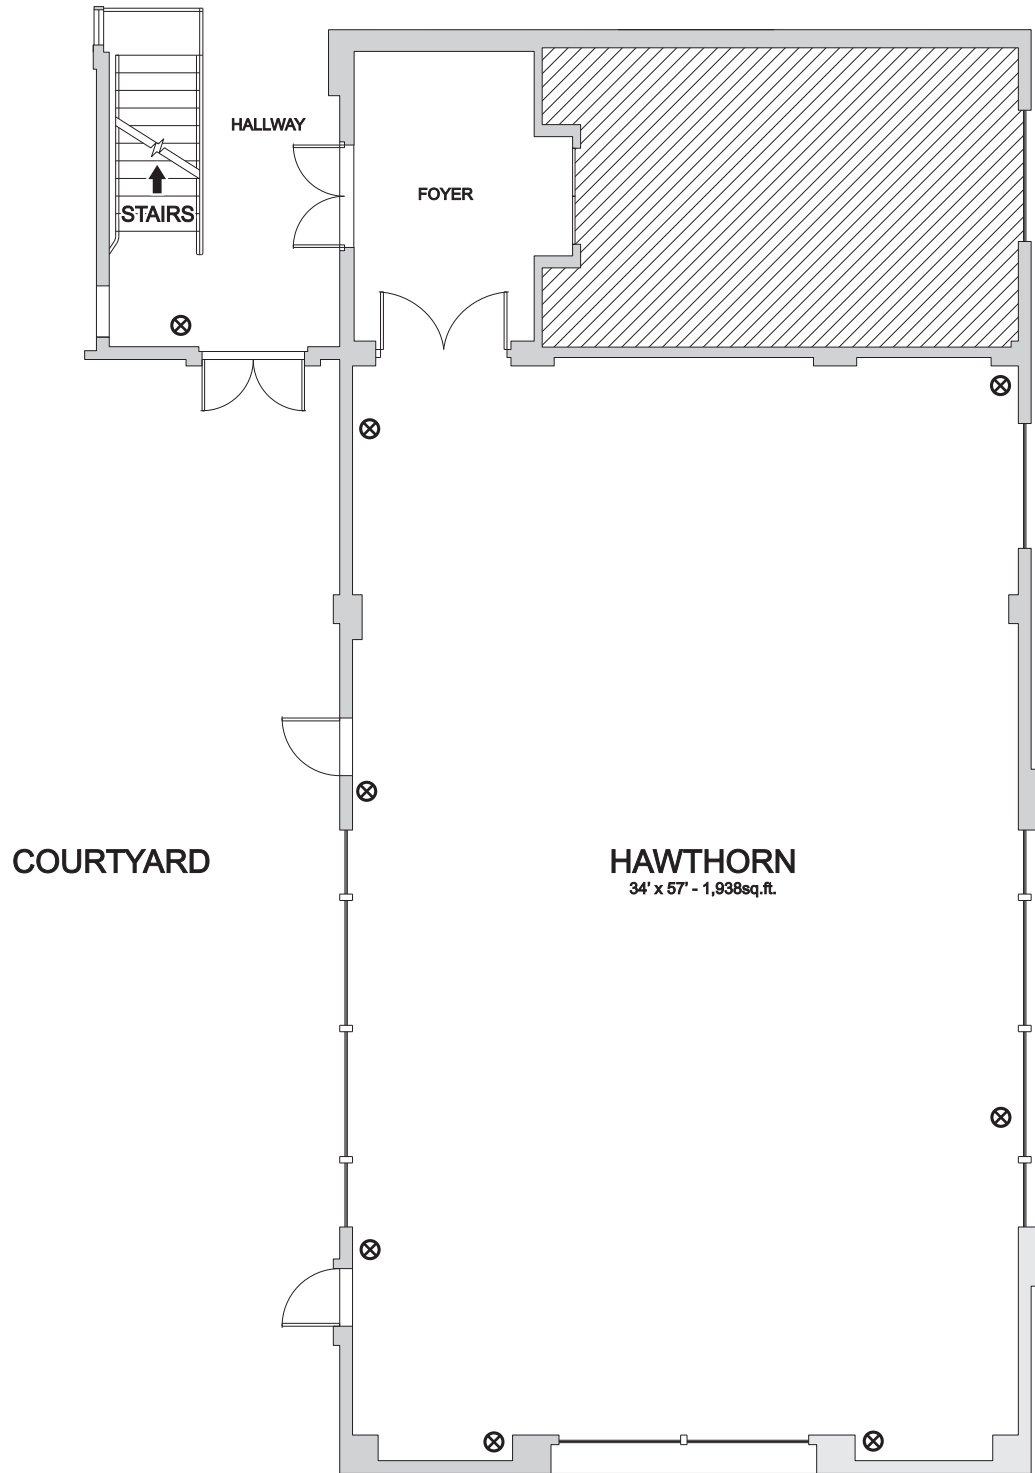

# GOLDEN GATE CLUB CYPRESS ROOM

No Access

Electrical Outlet

Scale: 1 inch = 10 feet

# GOLDEN GATE CLUB HAWTHORN ROOM

 No Access

 Electrical Outlet

10 0 10 20

Scale: 1 inch = 10 feet

## PRINCE ROOM

 No Access

 Electrical Outlet

10 0 10 20

Scale: 1 inch = 10 feet