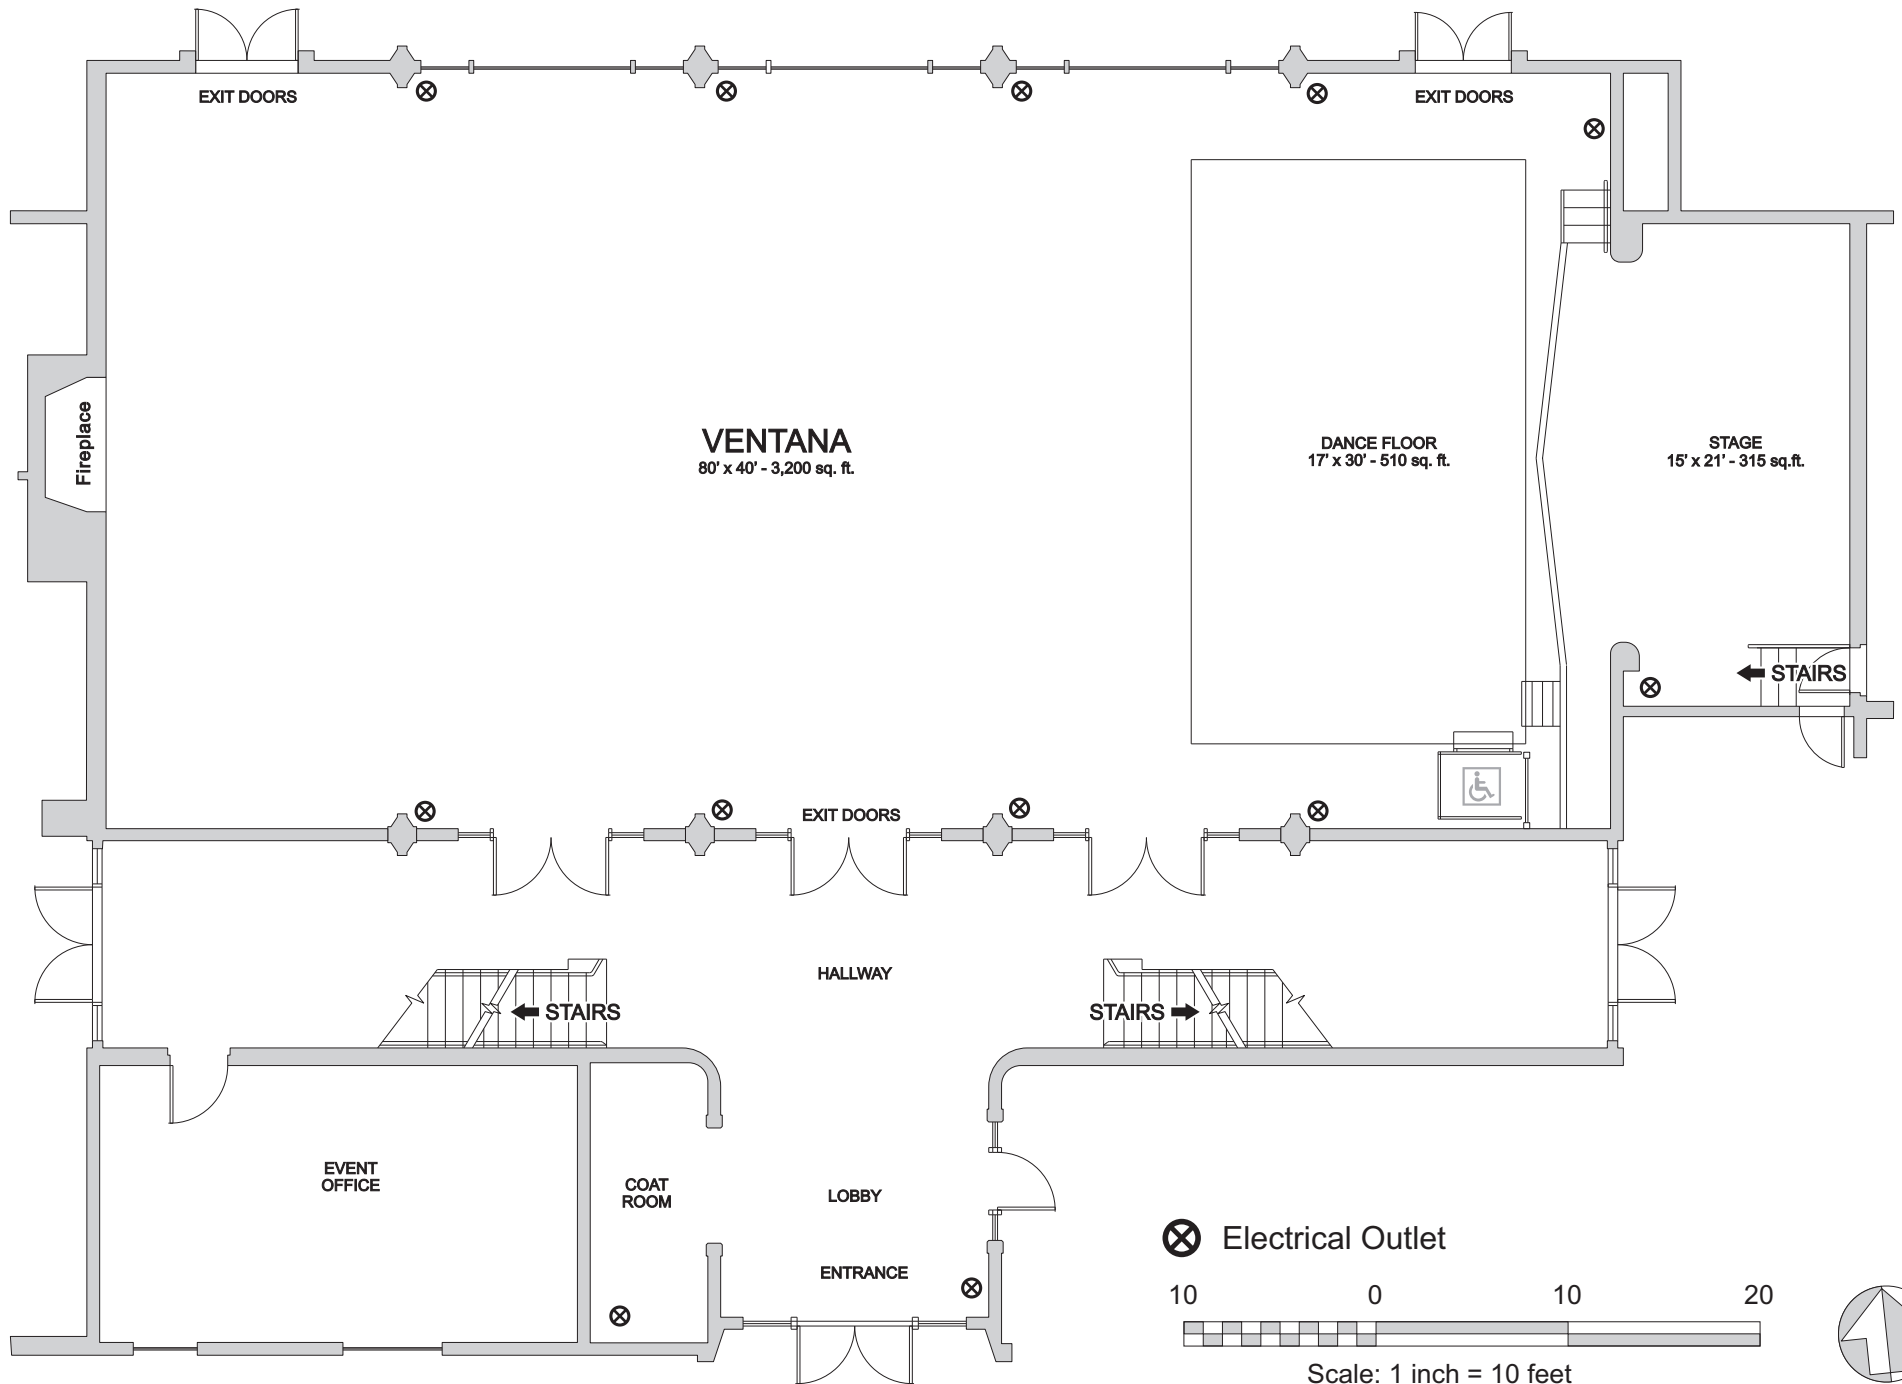

## ENTIRE FIRST FLOOR

No Access

Electrical Outlet

Scale: 1 inch = 20 feet

# GOLDEN GATE CLUB VENTANA ROOM

⊗ Electrical Outlet

Scale: 1 inch = 10 feet