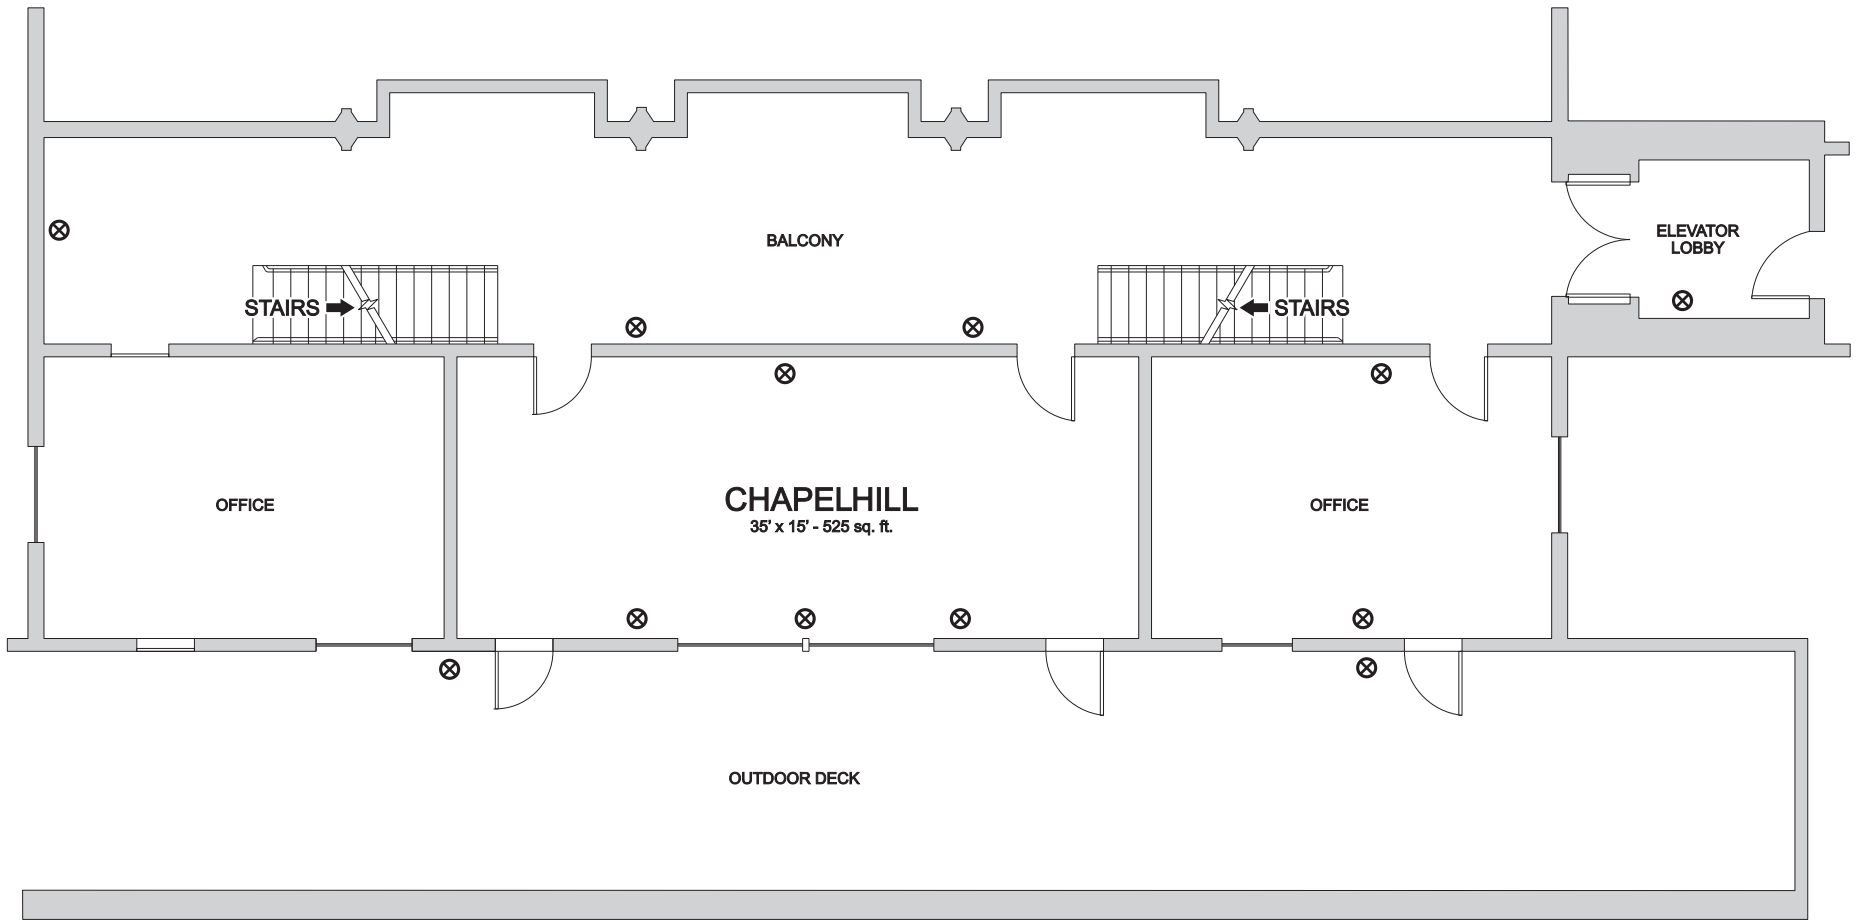

## PRINCE ROOM

 No Access

 Electrical Outlet

10 0 10 20

Scale: 1 inch = 10 feet

# GOLDEN GATE CLUB MEZZANINE LEVEL

No Access

Electrical Outlet

Scale: 1 inch = 10 feet