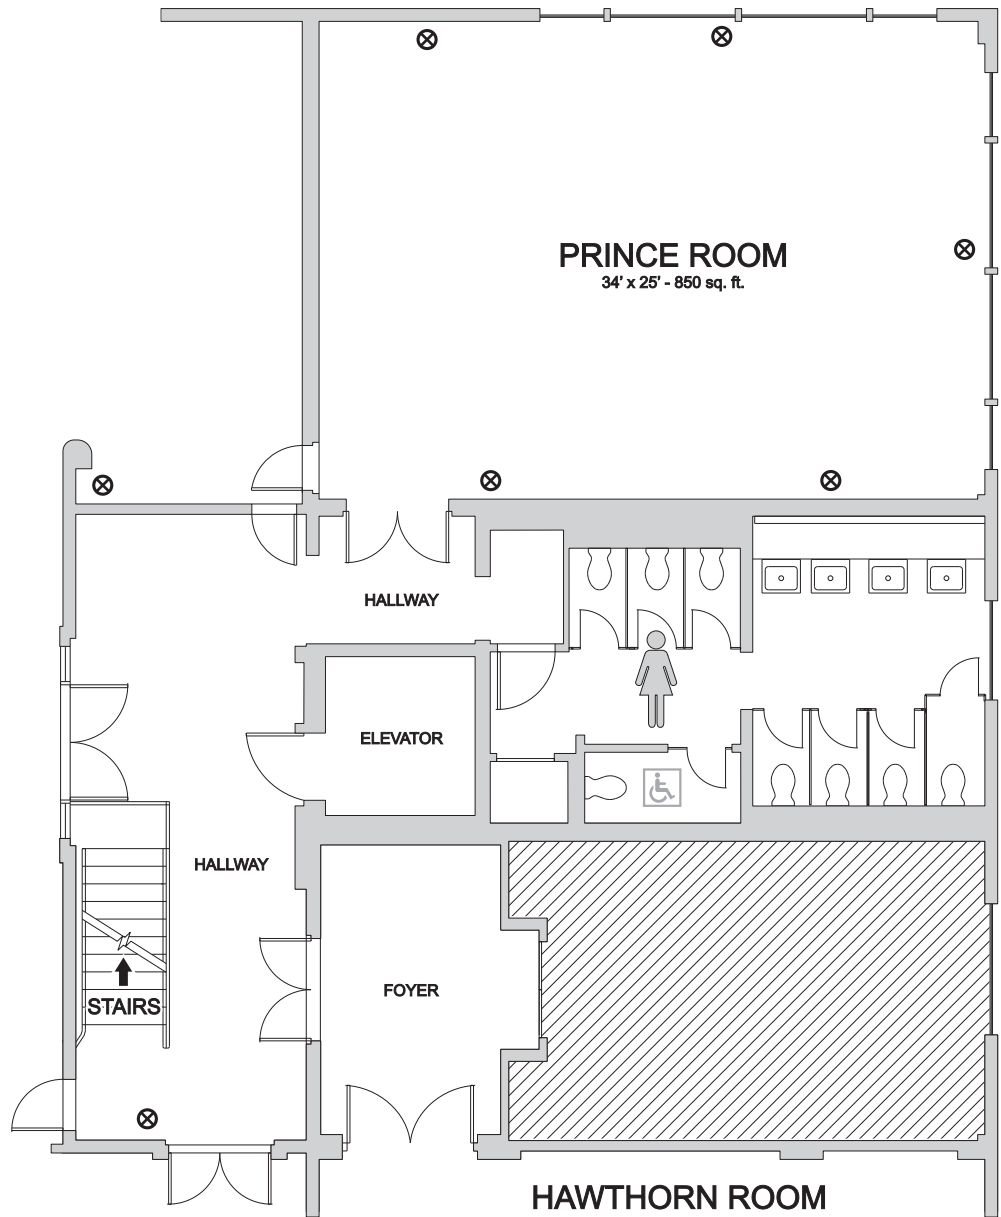

# GOLDEN GATE CLUB CYPRESS ROOM

No Access

Electrical Outlet

Scale: 1 inch = 10 feet

# GOLDEN GATE CLUB HAWTHORN ROOM

 No Access

 Electrical Outlet

10 0 10 20

Scale: 1 inch = 10 feet

## PRINCE ROOM

 No Access

 Electrical Outlet

10 0 10 20

Scale: 1 inch = 10 feet