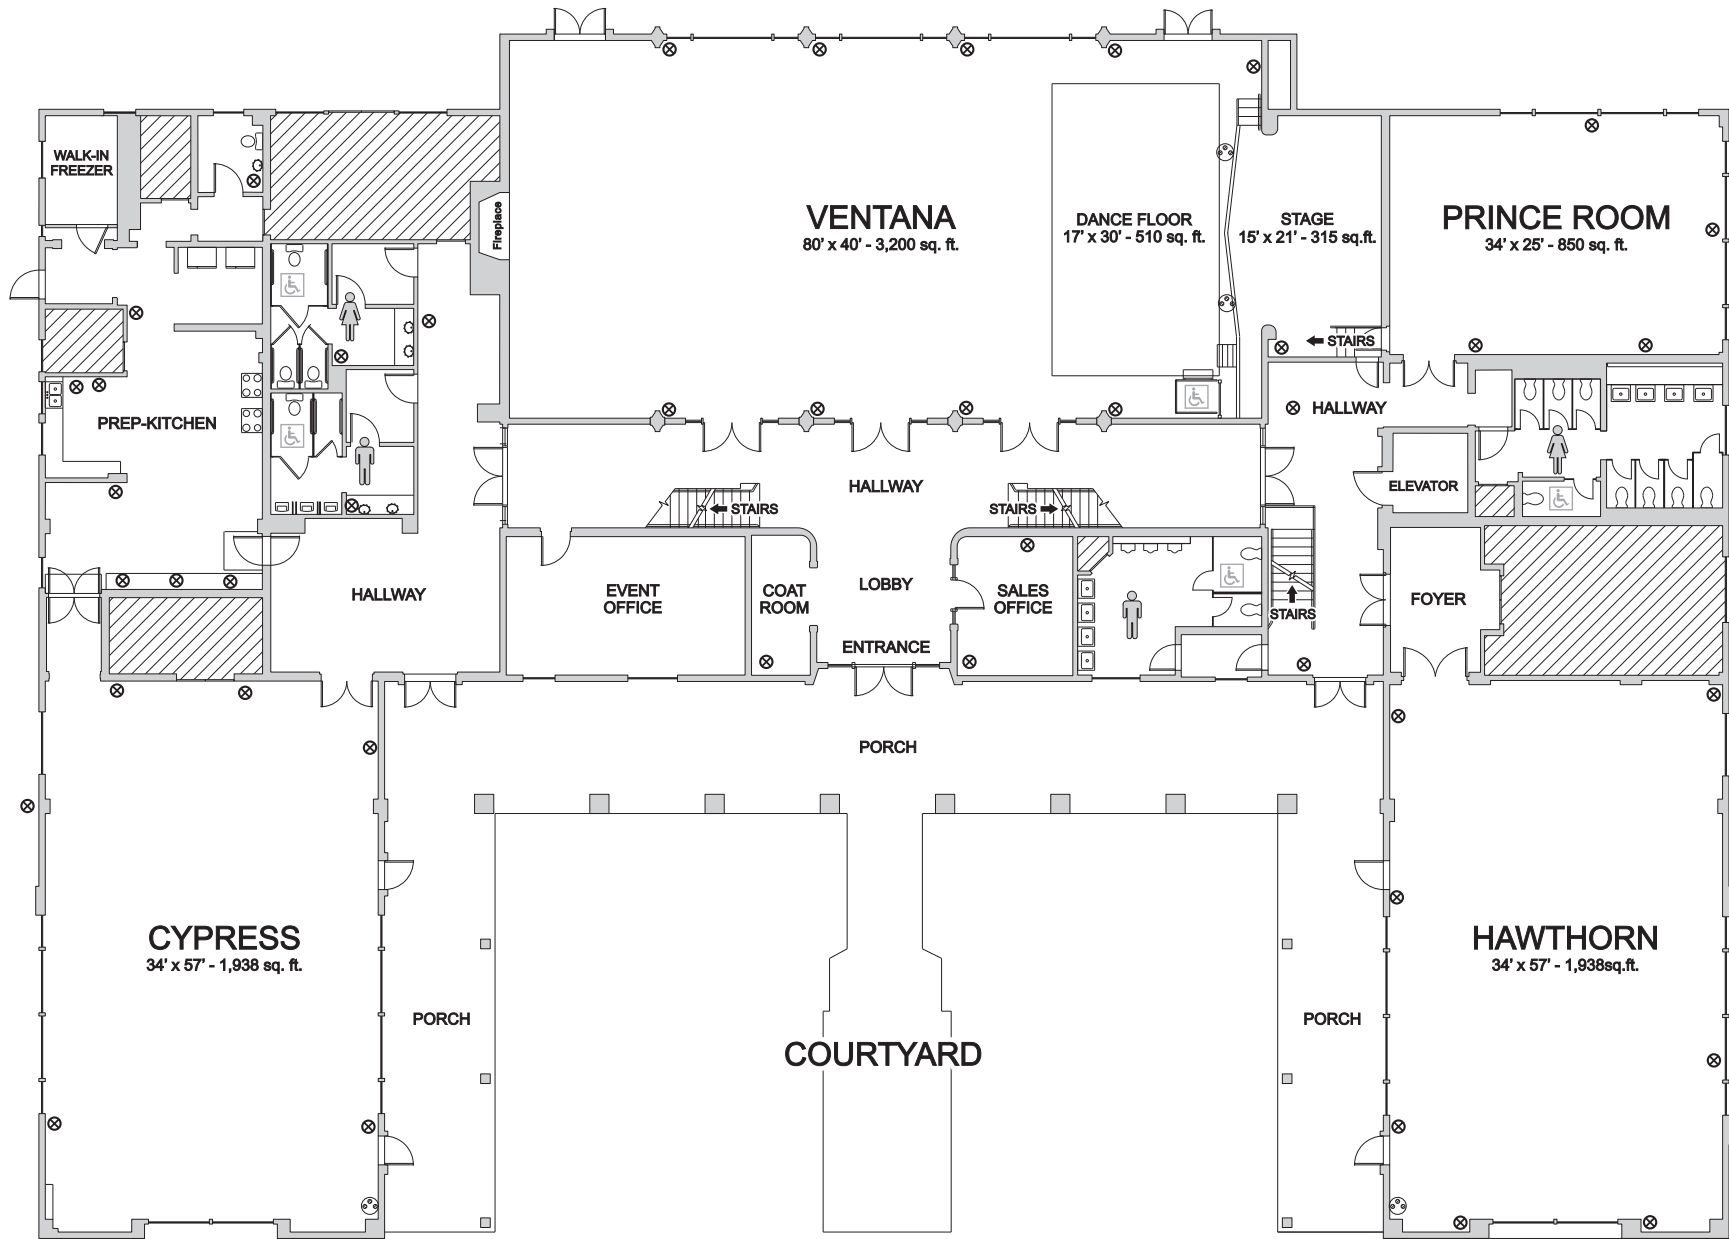

## ENTIRE FIRST FLOOR

No Access

Electrical Outlet

Scale: 1 inch = 20 feet