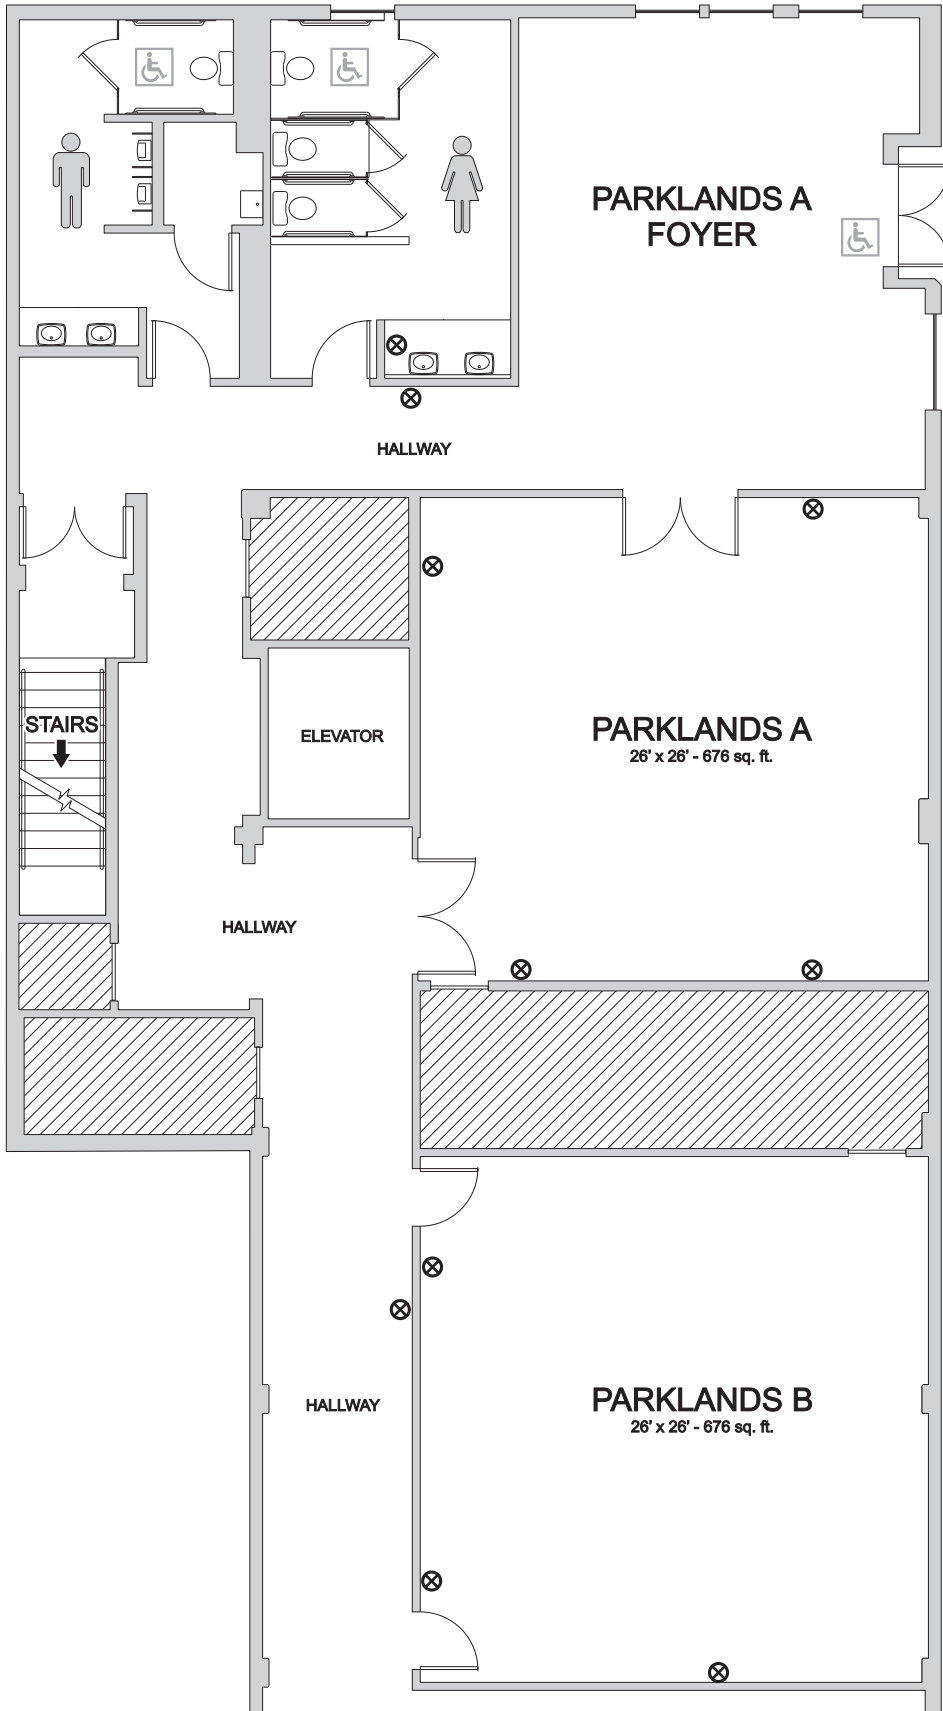

## PRINCE ROOM

 No Access

 Electrical Outlet

10 0 10 20

Scale: 1 inch = 10 feet

# GOLDEN GATE CLUB MEZZANINE LEVEL

No Access

Electrical Outlet

Scale: 1 inch = 10 feet

## Lower Level

 No Access

 Electrical Outlet

Scale: 1 inch = 10 feet