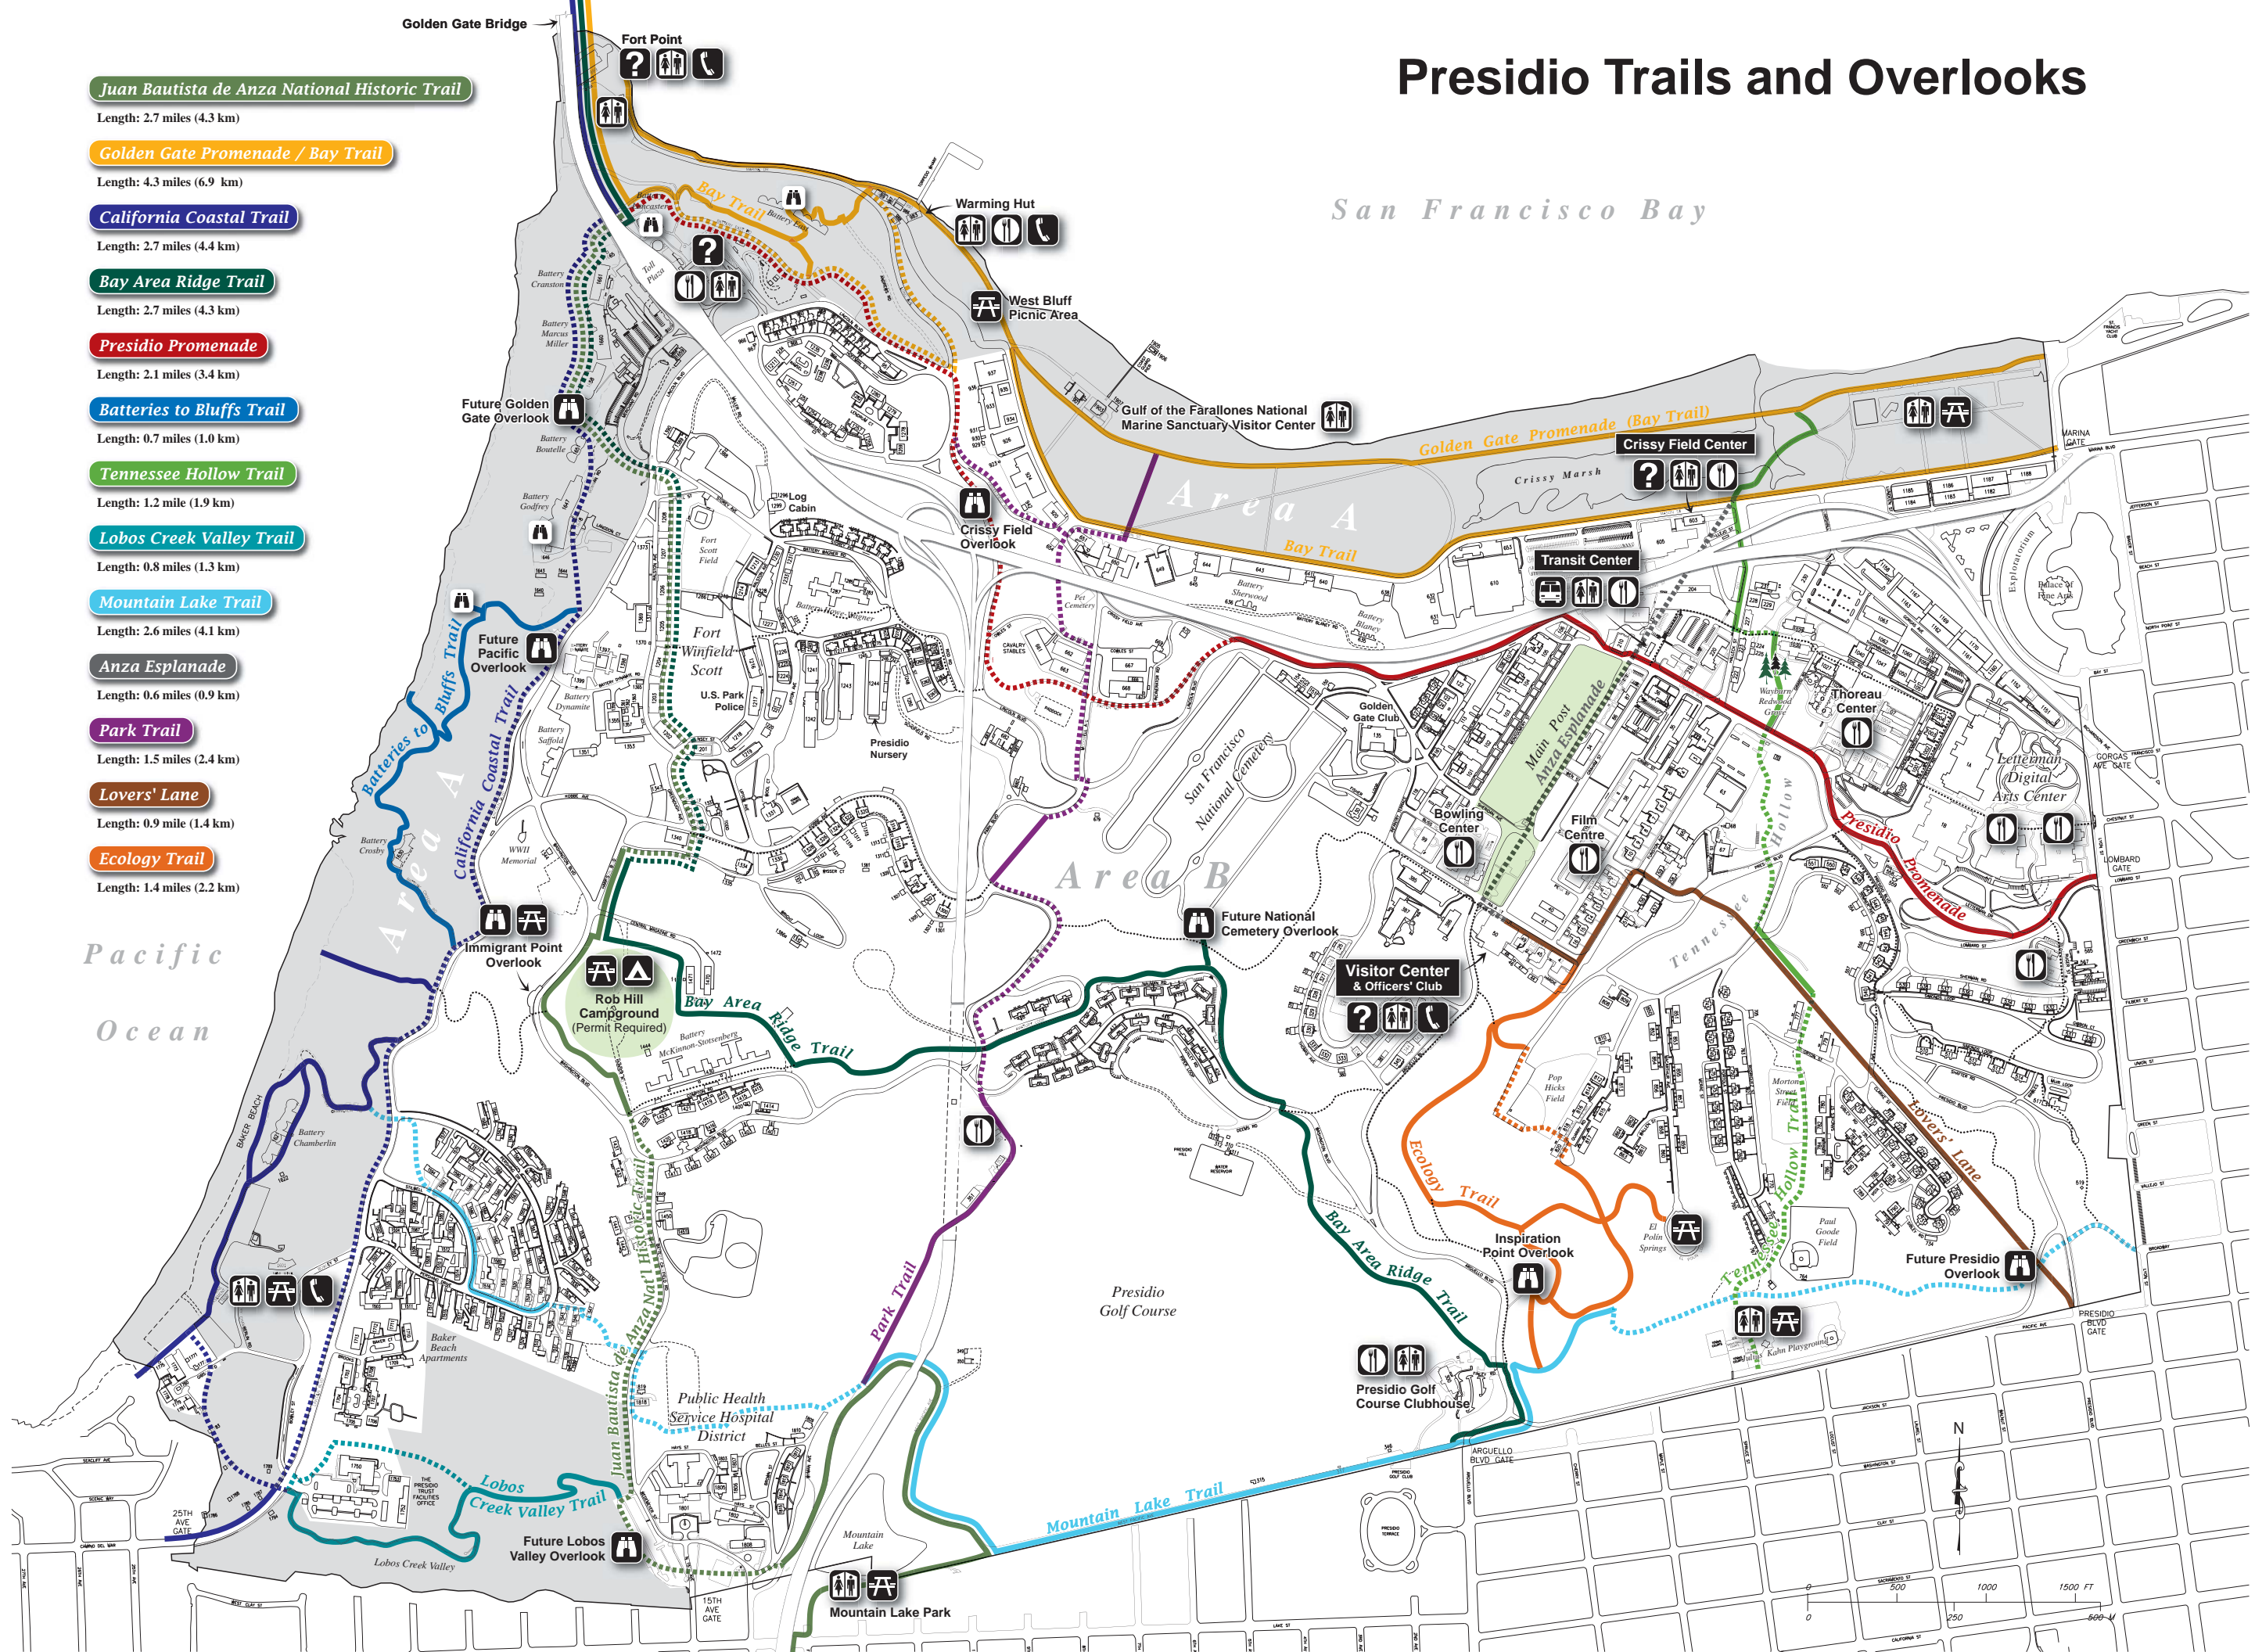

Presidio Trails and Overlooks

Juan Bautista de Anza National Historic Trail

Length: 2.7 miles (4.3 km)

Golden Gate Promenade / Bay Trail

Length: 4.3 miles (6.9 km)

California Coastal Trail

Length: 2.7 miles (4.4 km)

Bay Area Ridge Trail

Length: 2.7 miles (4.3 km)

Presidio Promenade

Length: 2.1 miles (3.4 km)

Batteries to Bluffs Trail

Length: 0.7 miles (1.0 km)

Tennessee Hollow Trail

Length: 1.2 mile (1.9 km)

Lobos Creek Valley Trail

Length: 0.8 miles (1.3 km)

Mountain Lake Trail

Length: 2.6 miles (4.1 km)

Anza Esplanade

Length: 0.6 miles (0.9 km)

Park Trail

Length: 1.5 miles (2.4 km)

Lovers' Lane

Length: 0.9 mile (1.4 km)

Ecology Trail

Length: 1.4 miles (2.2 km)

San Francisco Bay

Pacific Ocean