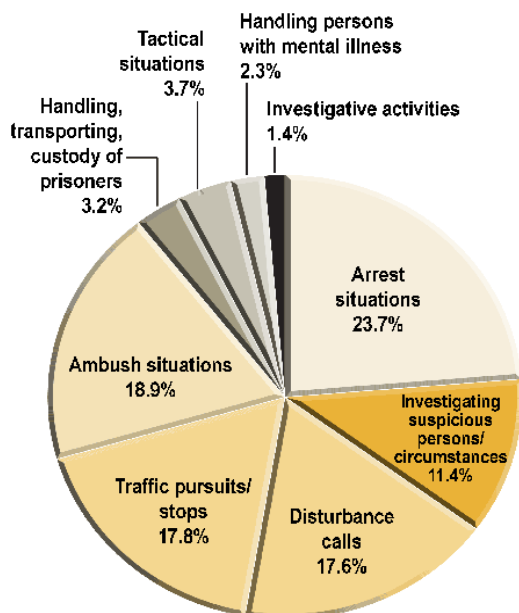

Figure 4

Law Enforcement Officers Feloniously Killed and Assaulted
Percent Distribution by Circumstance at Scene of Incident, 1997-2006

Percent of 562 officers feloniously killed¹

¹The circumstance category of "All Other" does not apply to the data collected for feloniously killed officers.

Note: The 72 deaths that resulted from the events of September 11, 2001, are not included in this figure.

Percent of 578,926 officers assaulted