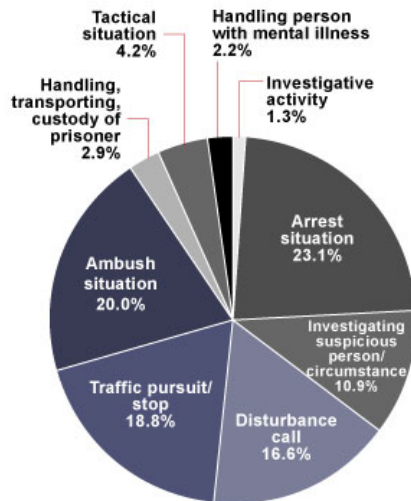

Figure 4

Law Enforcement Officers Feloniously Killed and Assaulted

Percent Distribution by Circumstance at Scene of Incident, 1998–2007

Percent of 549 officers feloniously killed¹

Percent of 586,740 officers assaulted

¹ The circumstance category of "All Other" does not apply to the data collected for law enforcement officers feloniously killed.
Note: The 72 deaths that resulted from the events of September 11, 2001, are not included in this figure.