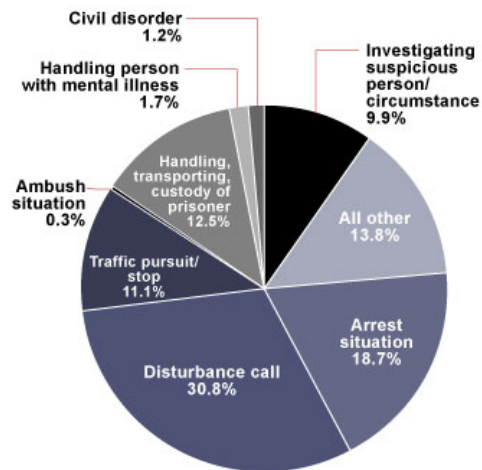

Figure 4

Law Enforcement Officers Feloniously Killed and Assaulted

Percent Distribution by Circumstance at Scene of Incident, 1998–2007

Percent of 549 officers feloniously killed¹

Percent of 586,740 officers assaulted

¹ The circumstance category of "All Other" does not apply to the data collected for law enforcement officers feloniously killed.
Note: The 72 deaths that resulted from the events of September 11, 2001, are not included in this figure.