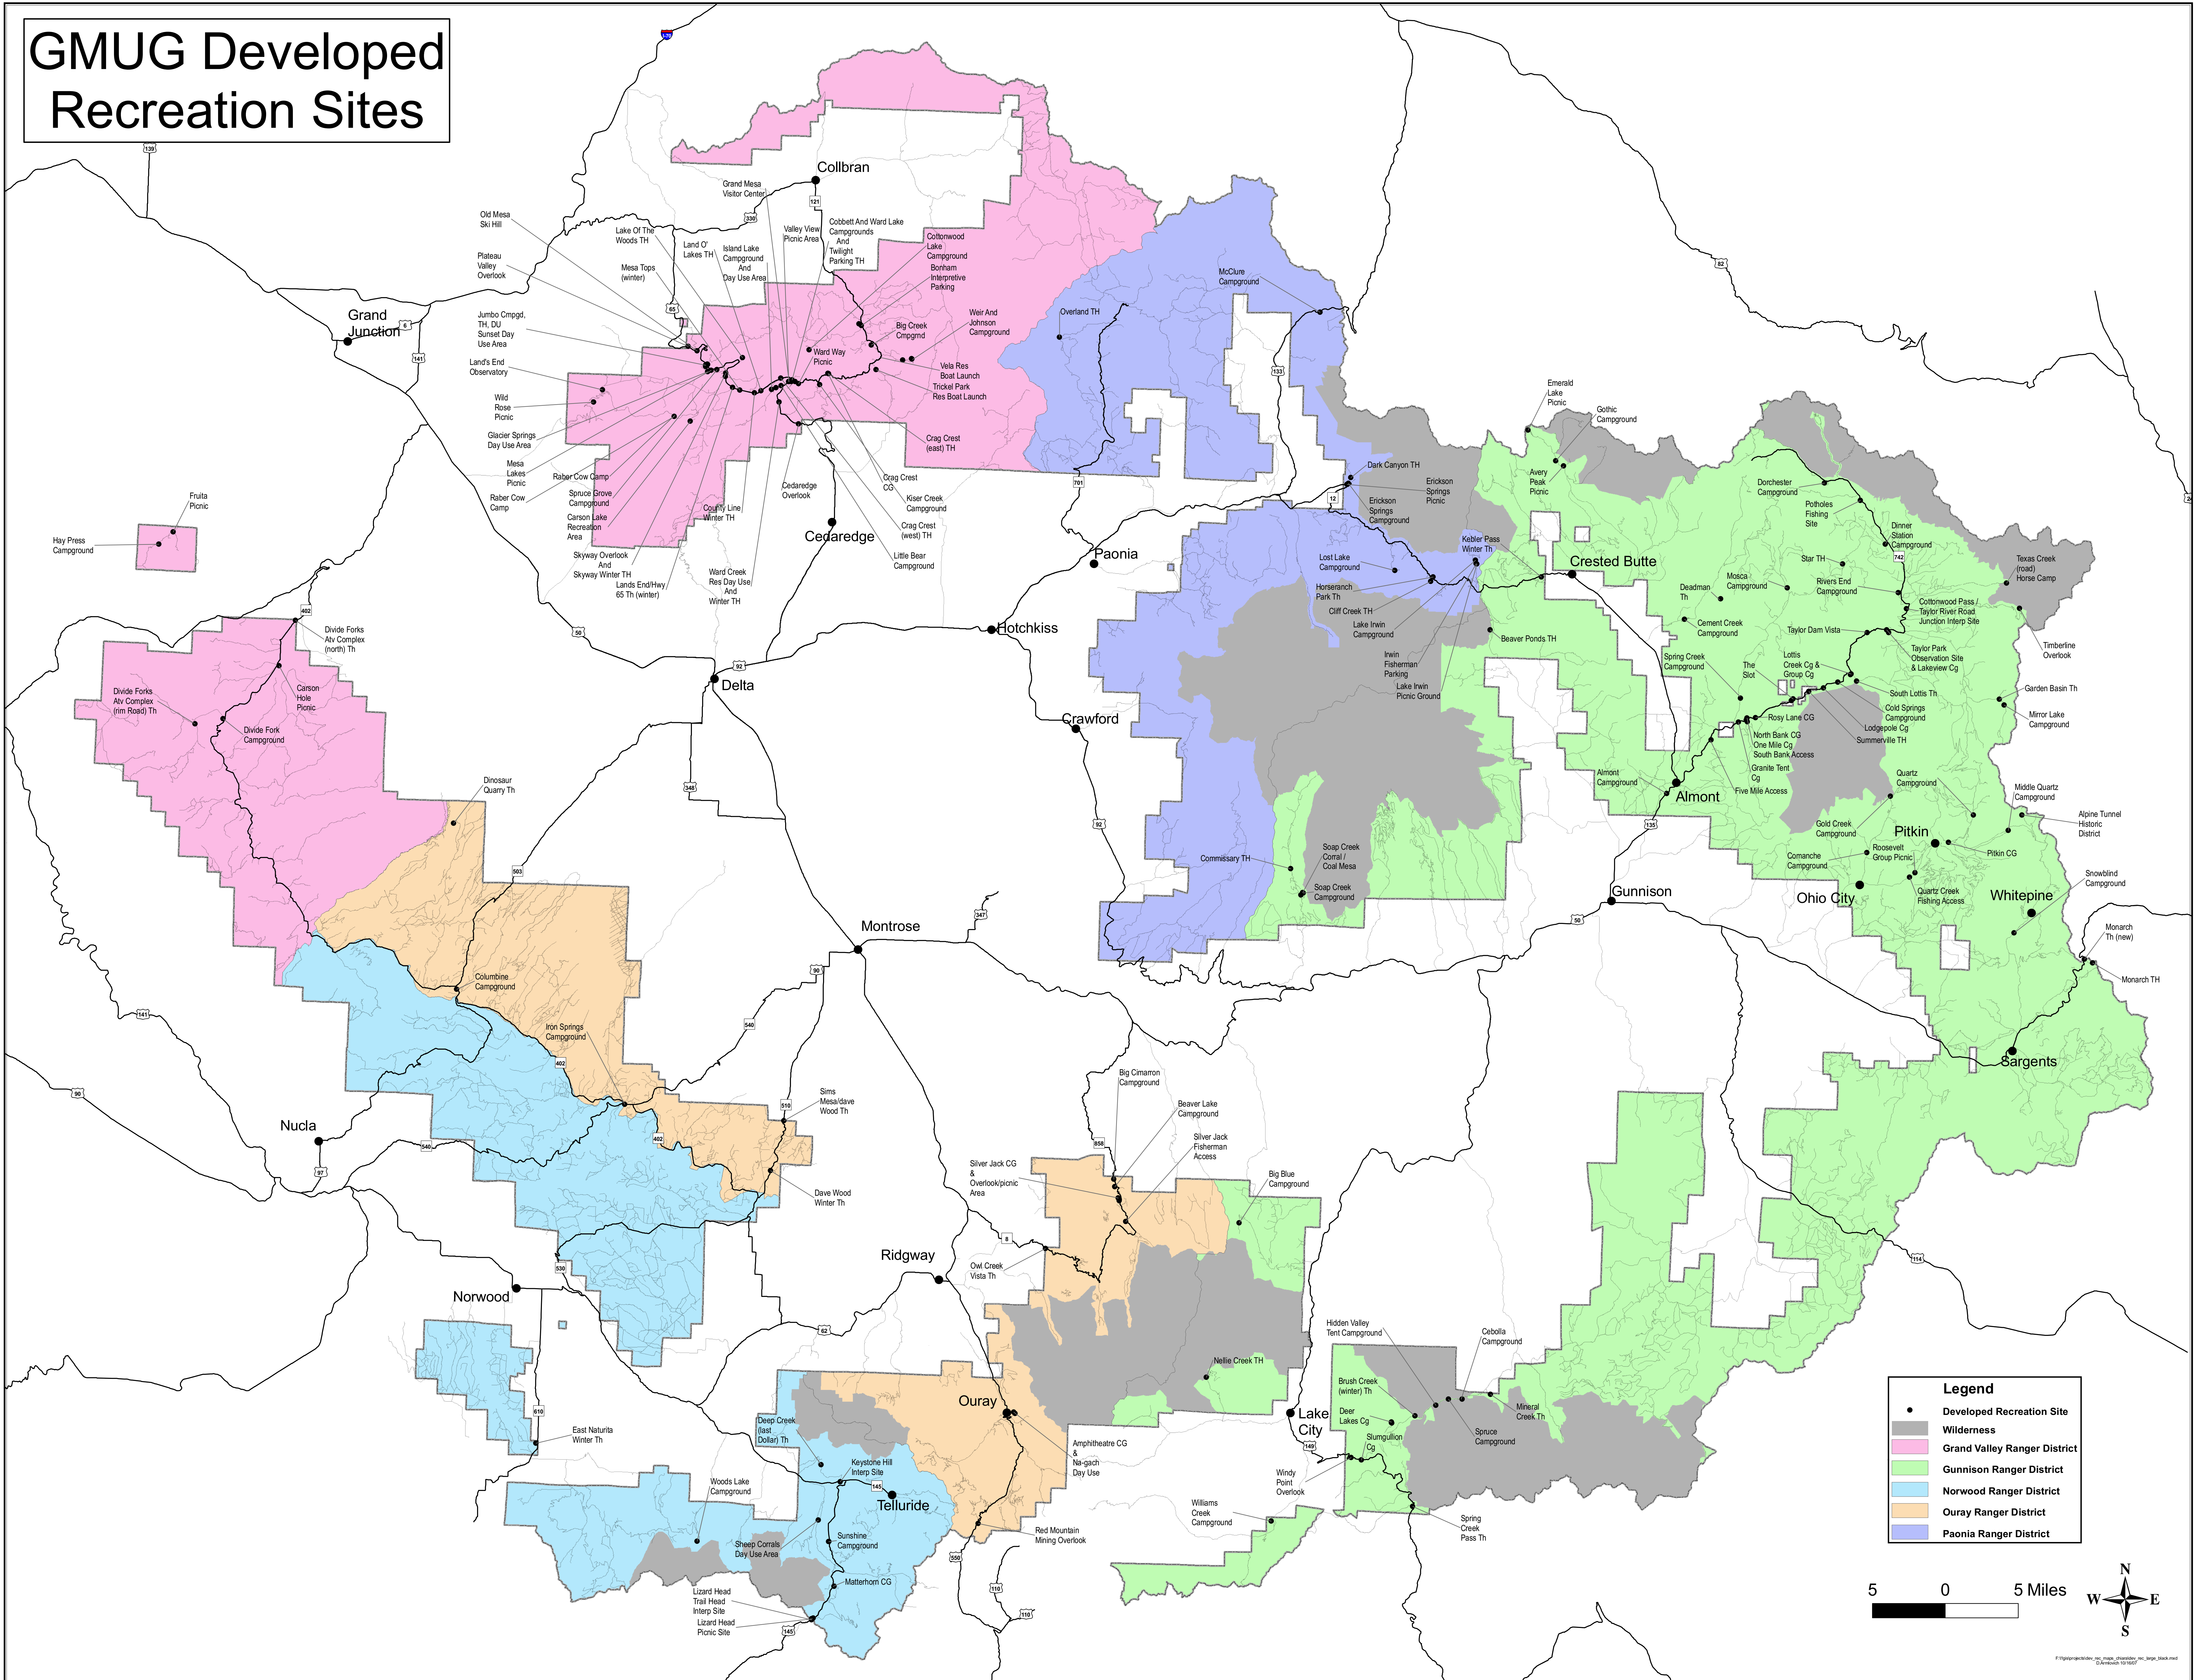

# GMUG Developed Recreation Sites

**Legend**

- Developed Recreation Site
- Wilderness
- Grand Valley Ranger District
- Gunnison Ranger District
- Norwood Ranger District
- Ouray Ranger District
- Paonia Ranger District