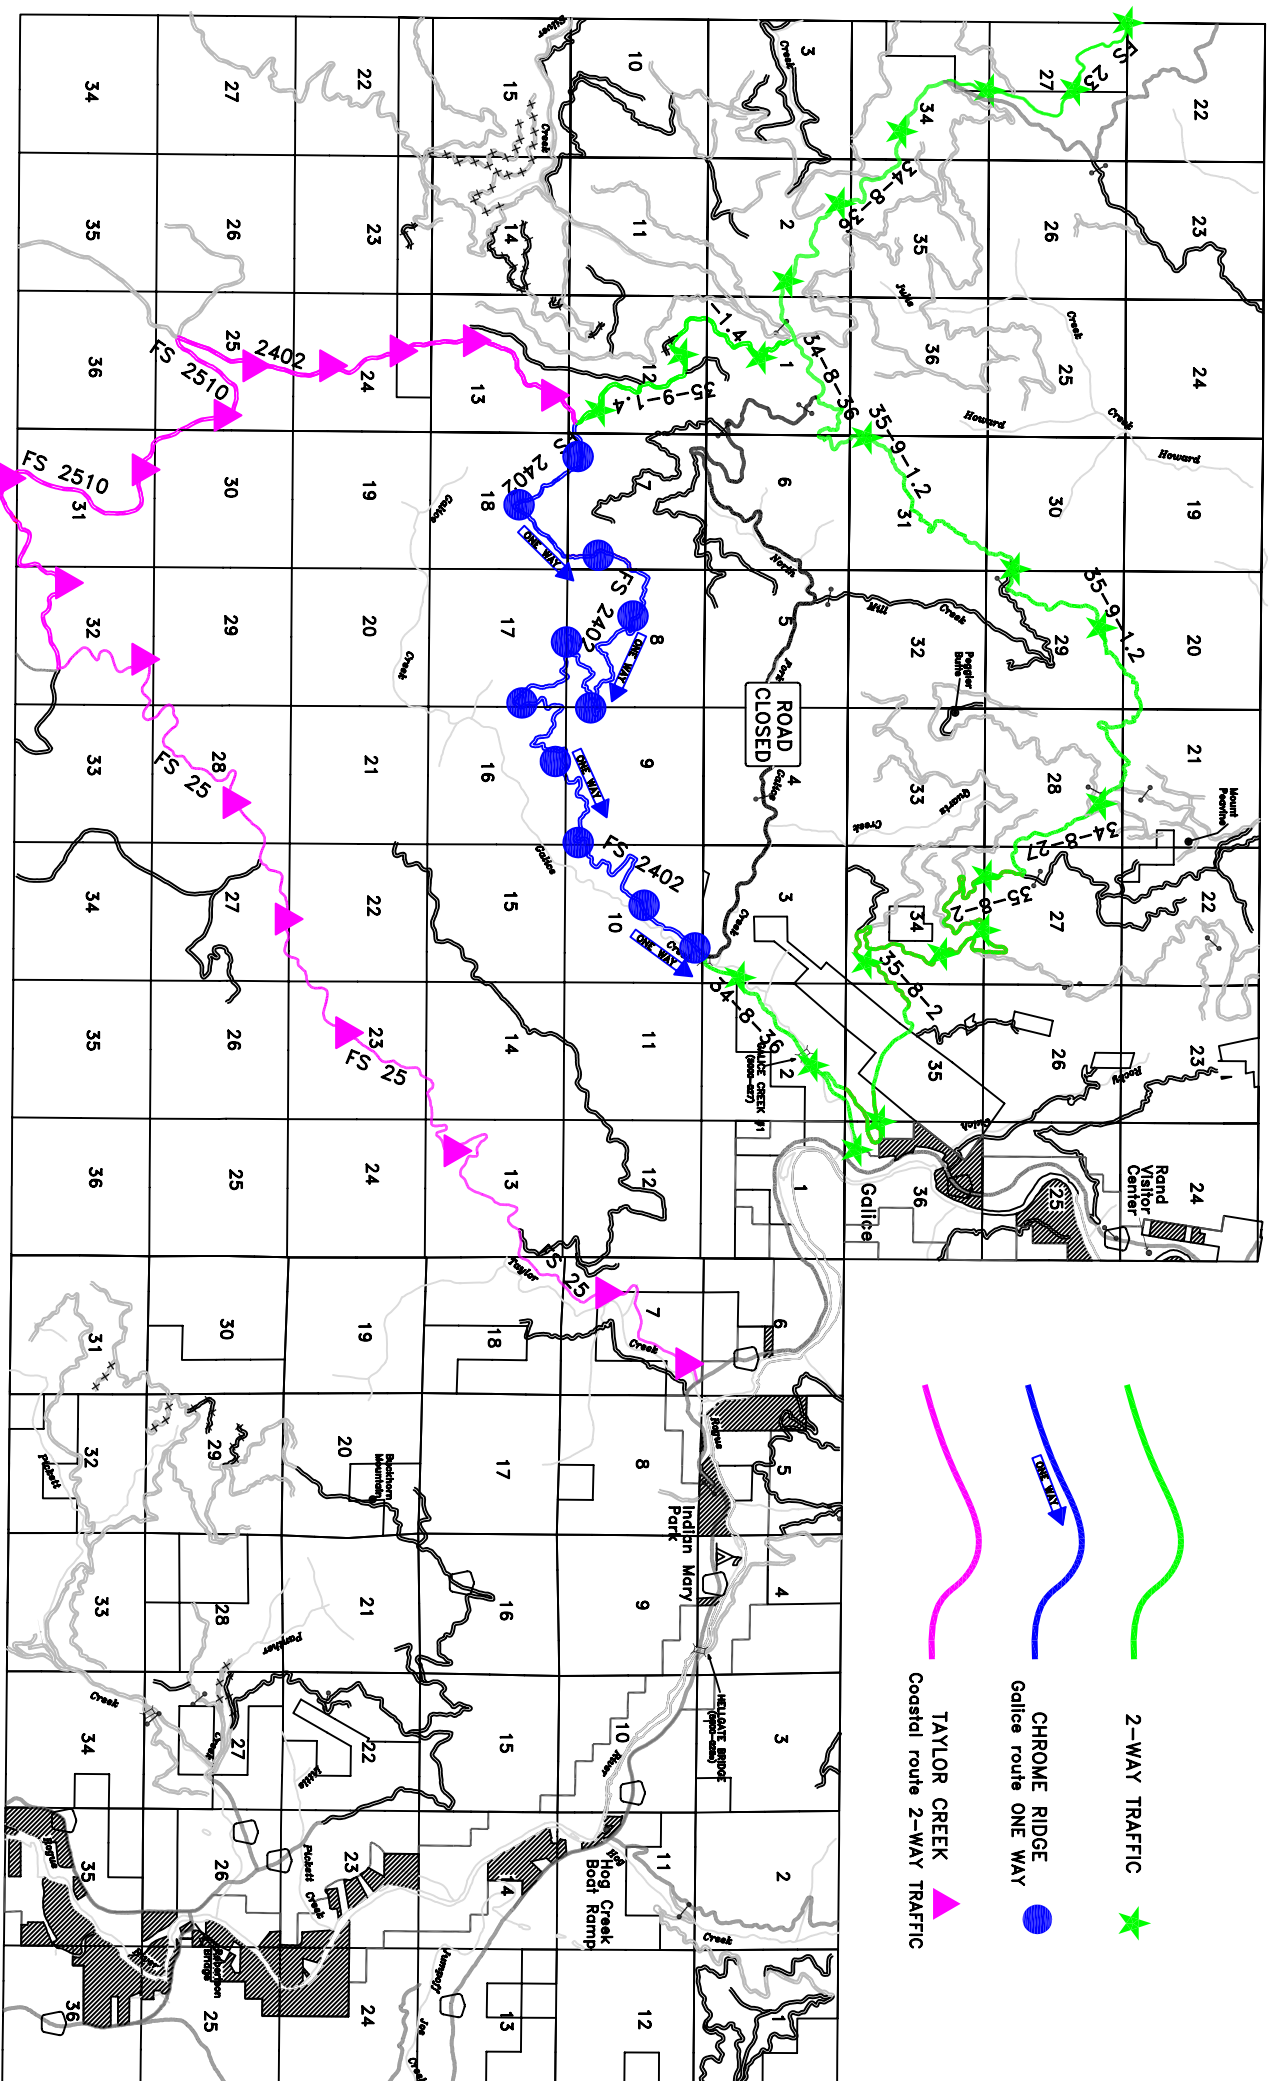

UNITED STATES DEPARTMENT OF THE INTERIOR  
BUREAU OF LAND MANAGEMENT

GALICE/COASTAL ALTERNATE ROUTES

No warranty is made by the Bureau of Land Management as to the accuracy, reliability, or completeness of these data for individual or aggregate use with other data. The original data was compiled from various sources. Spatial information may not meet National Map Accuracy Standards. This product was developed through digital means and may be updated without notification.