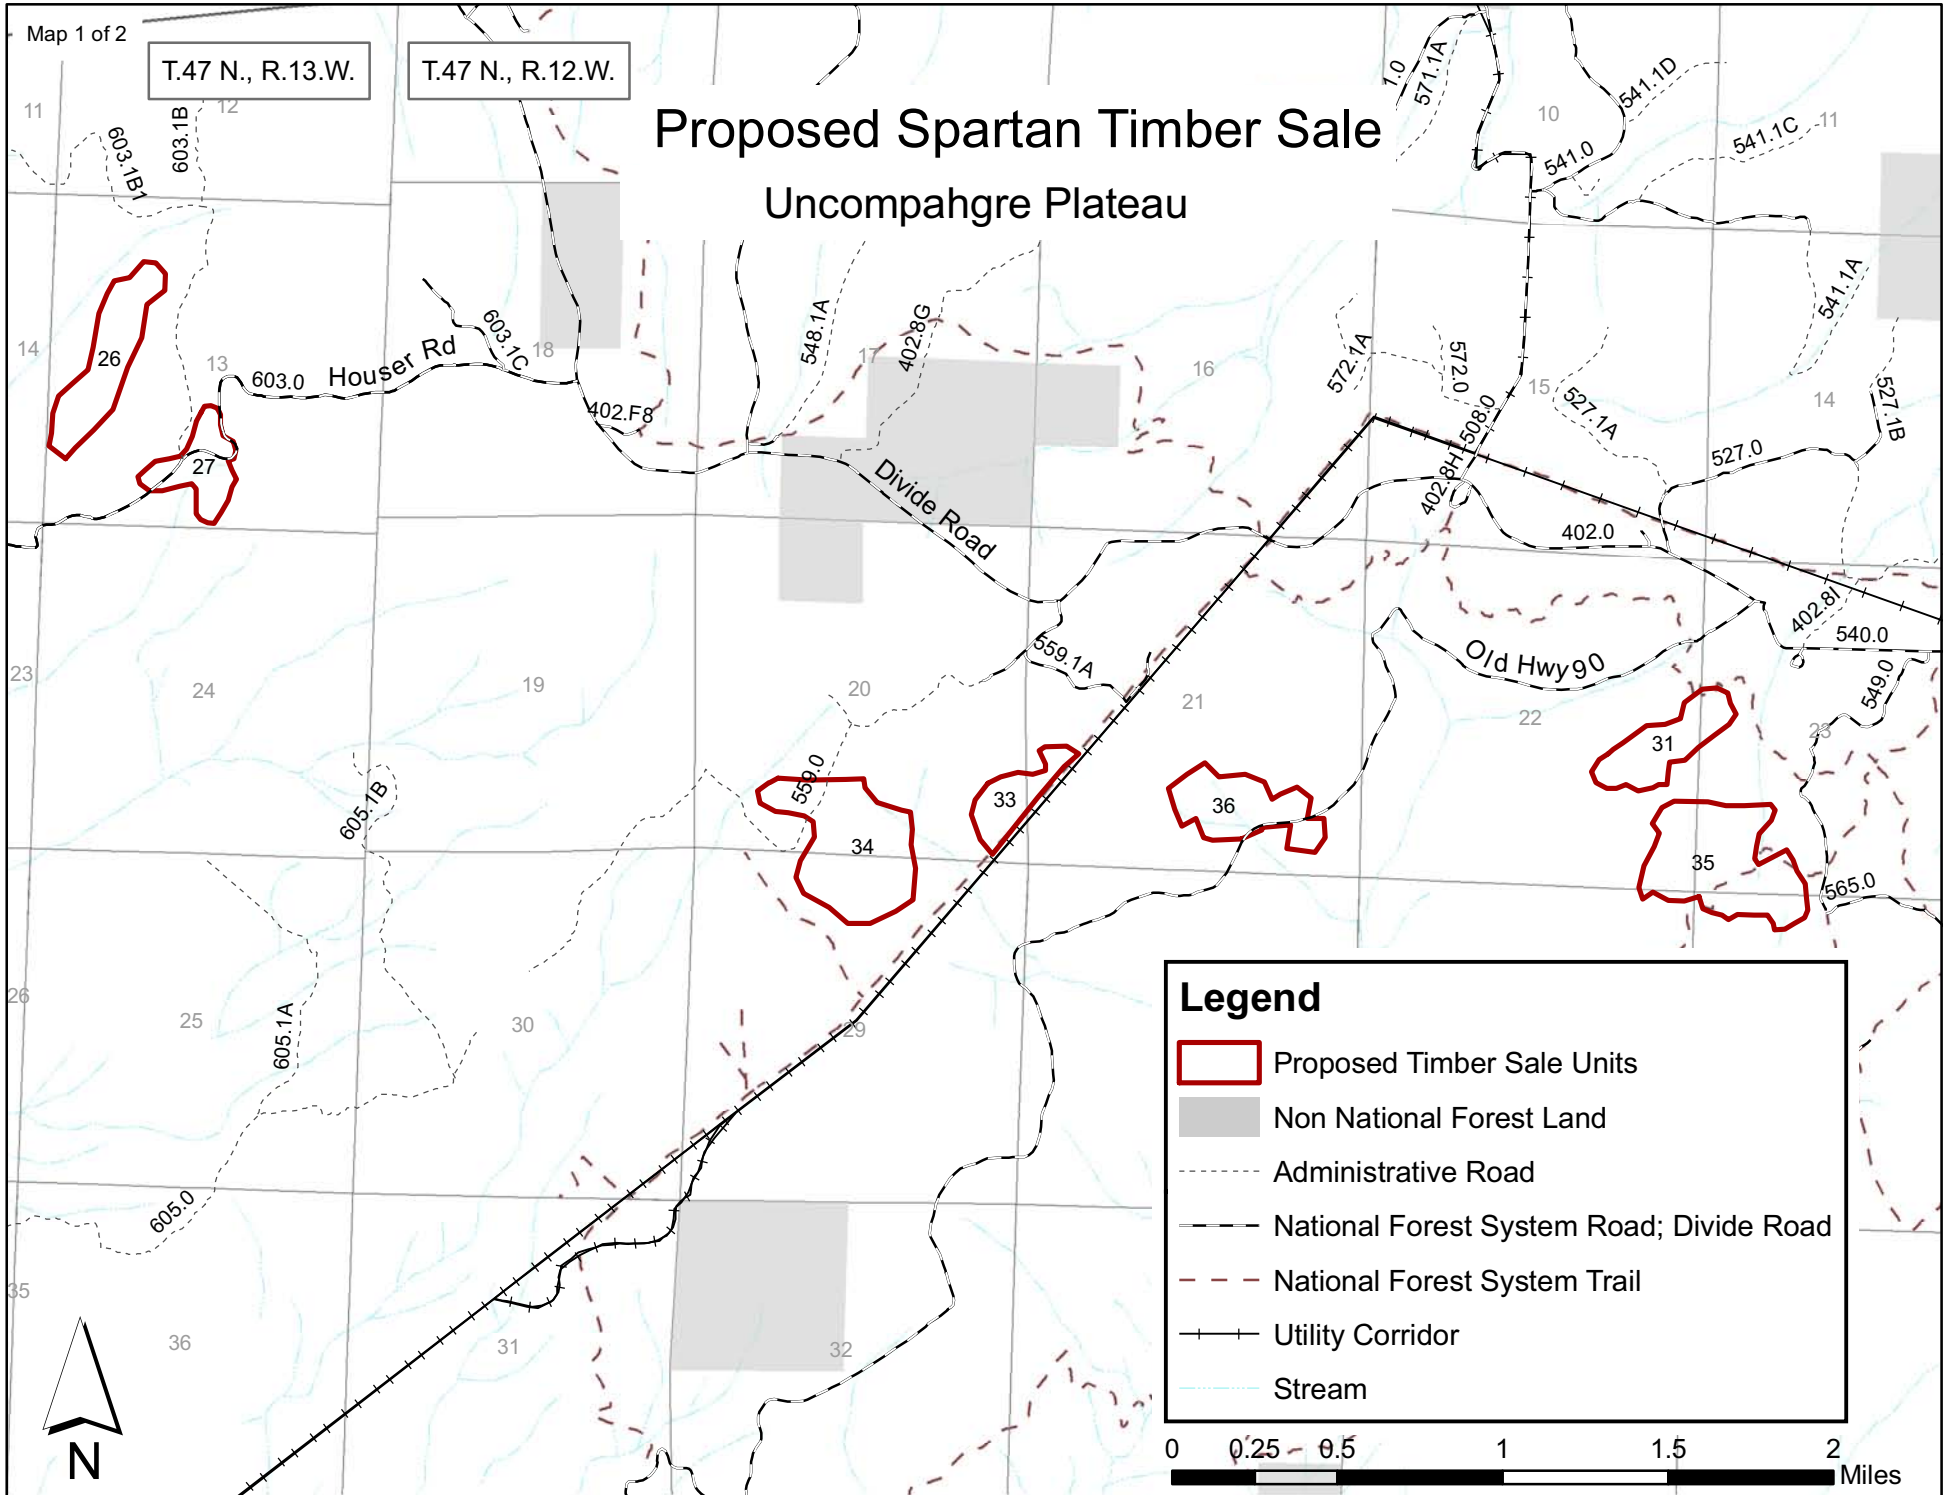

T.47 N., R.13.W.

T.47 N., R.12.W.

Proposed Spartan Timber Sale Uncompahgre Plateau

Legend

- Proposed Timber Sale Units
- Non National Forest Land
- Administrative Road
- National Forest System Road; Divide Road
- National Forest System Trail
- Utility Corridor
- Stream