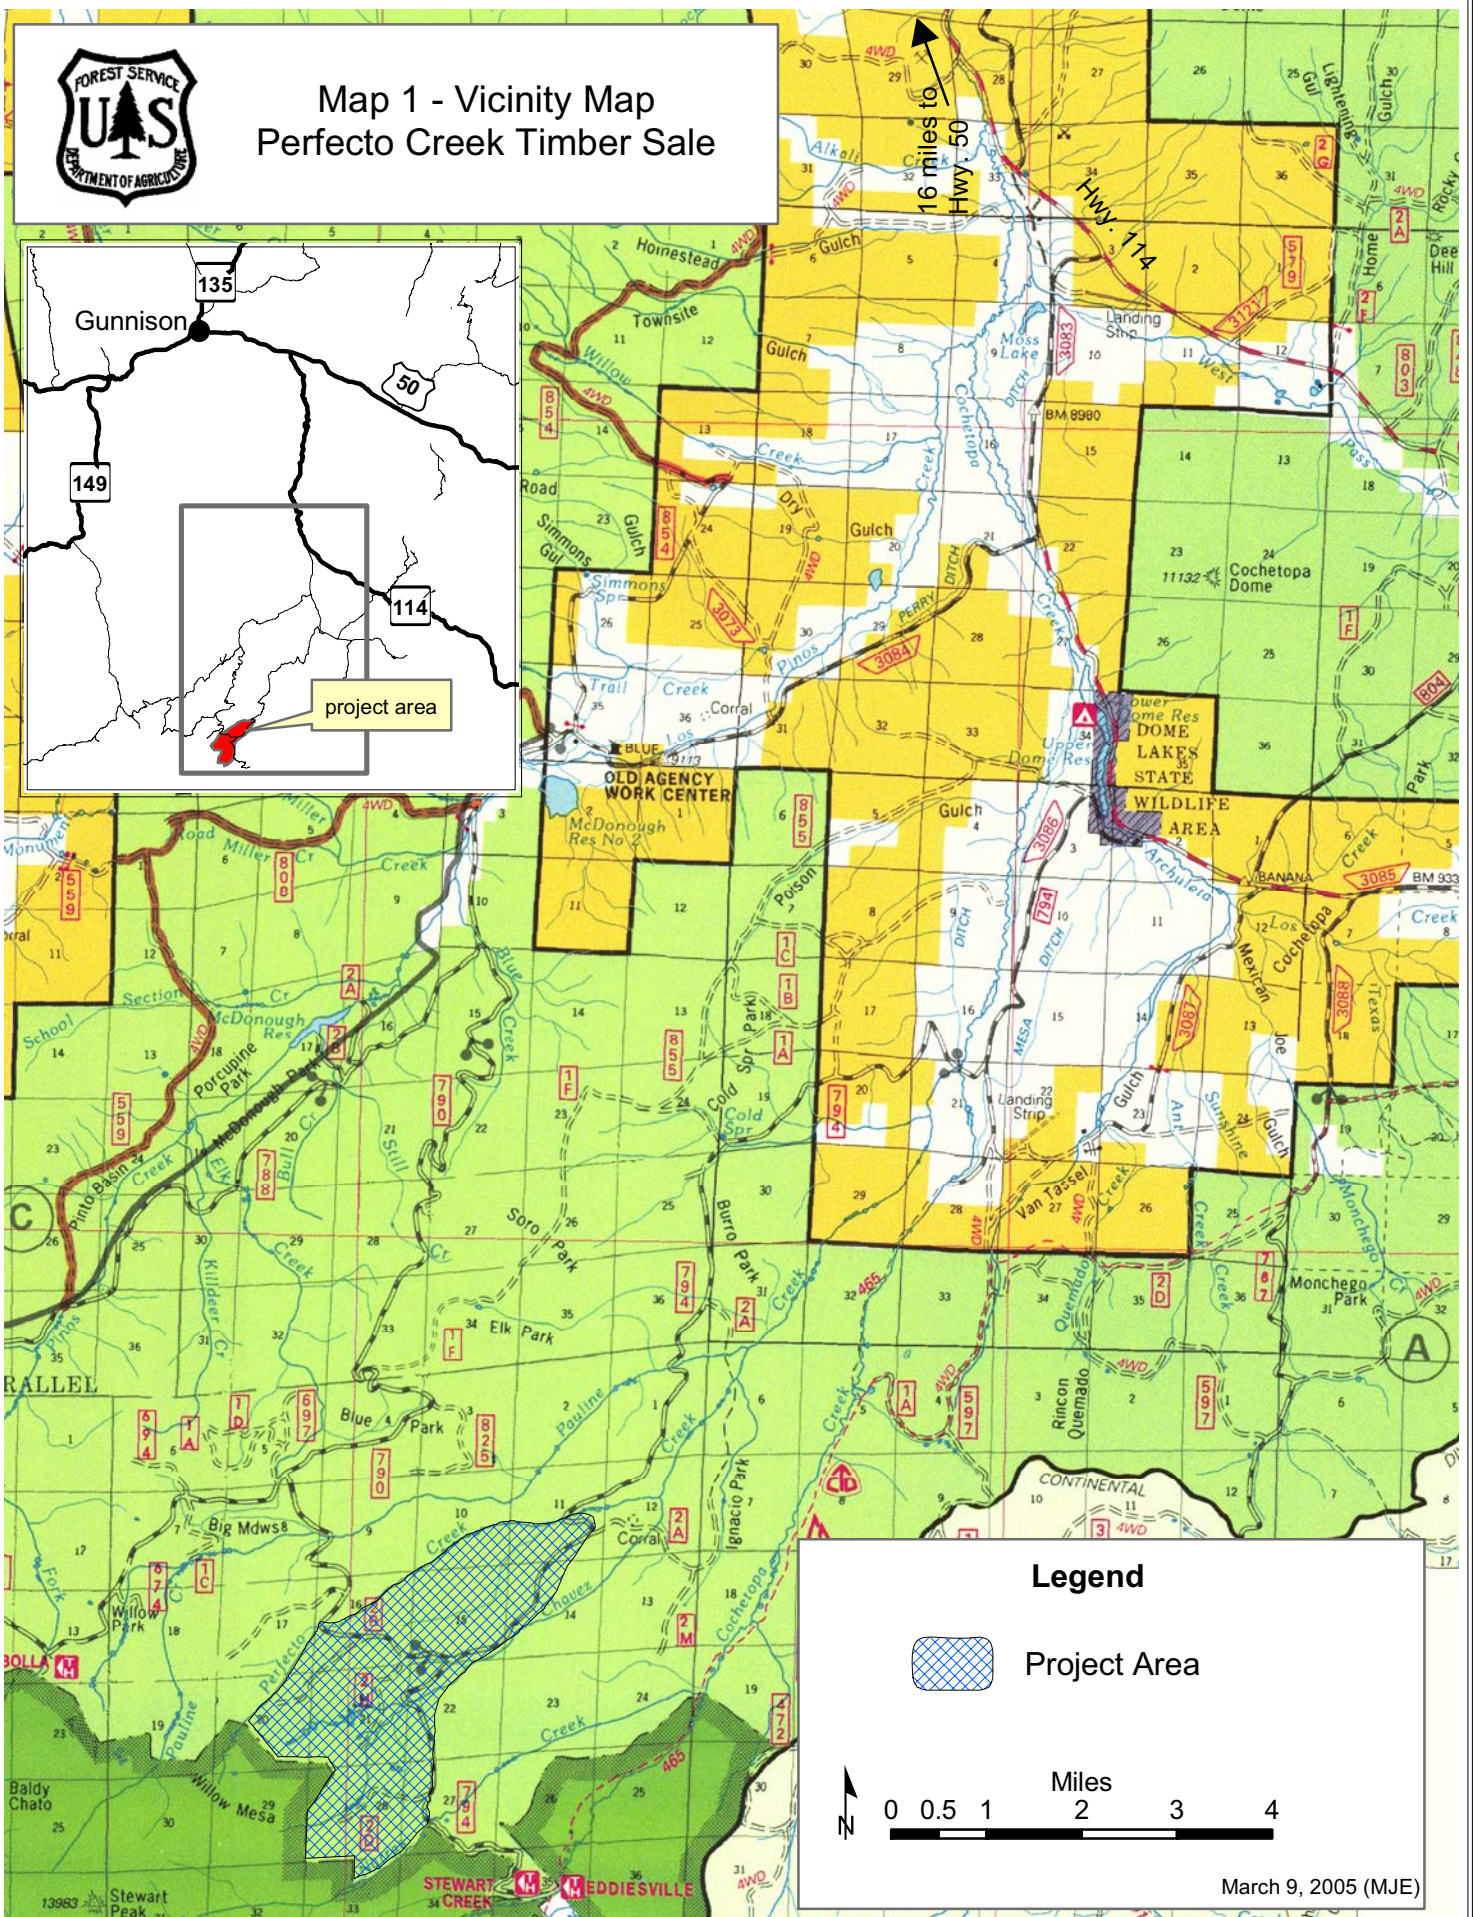

Map 1 - Vicinity Map Perfecto Creek Timber Sale

16 miles to Hwy 50

Legend

Project Area

March 9, 2005 (MJE)