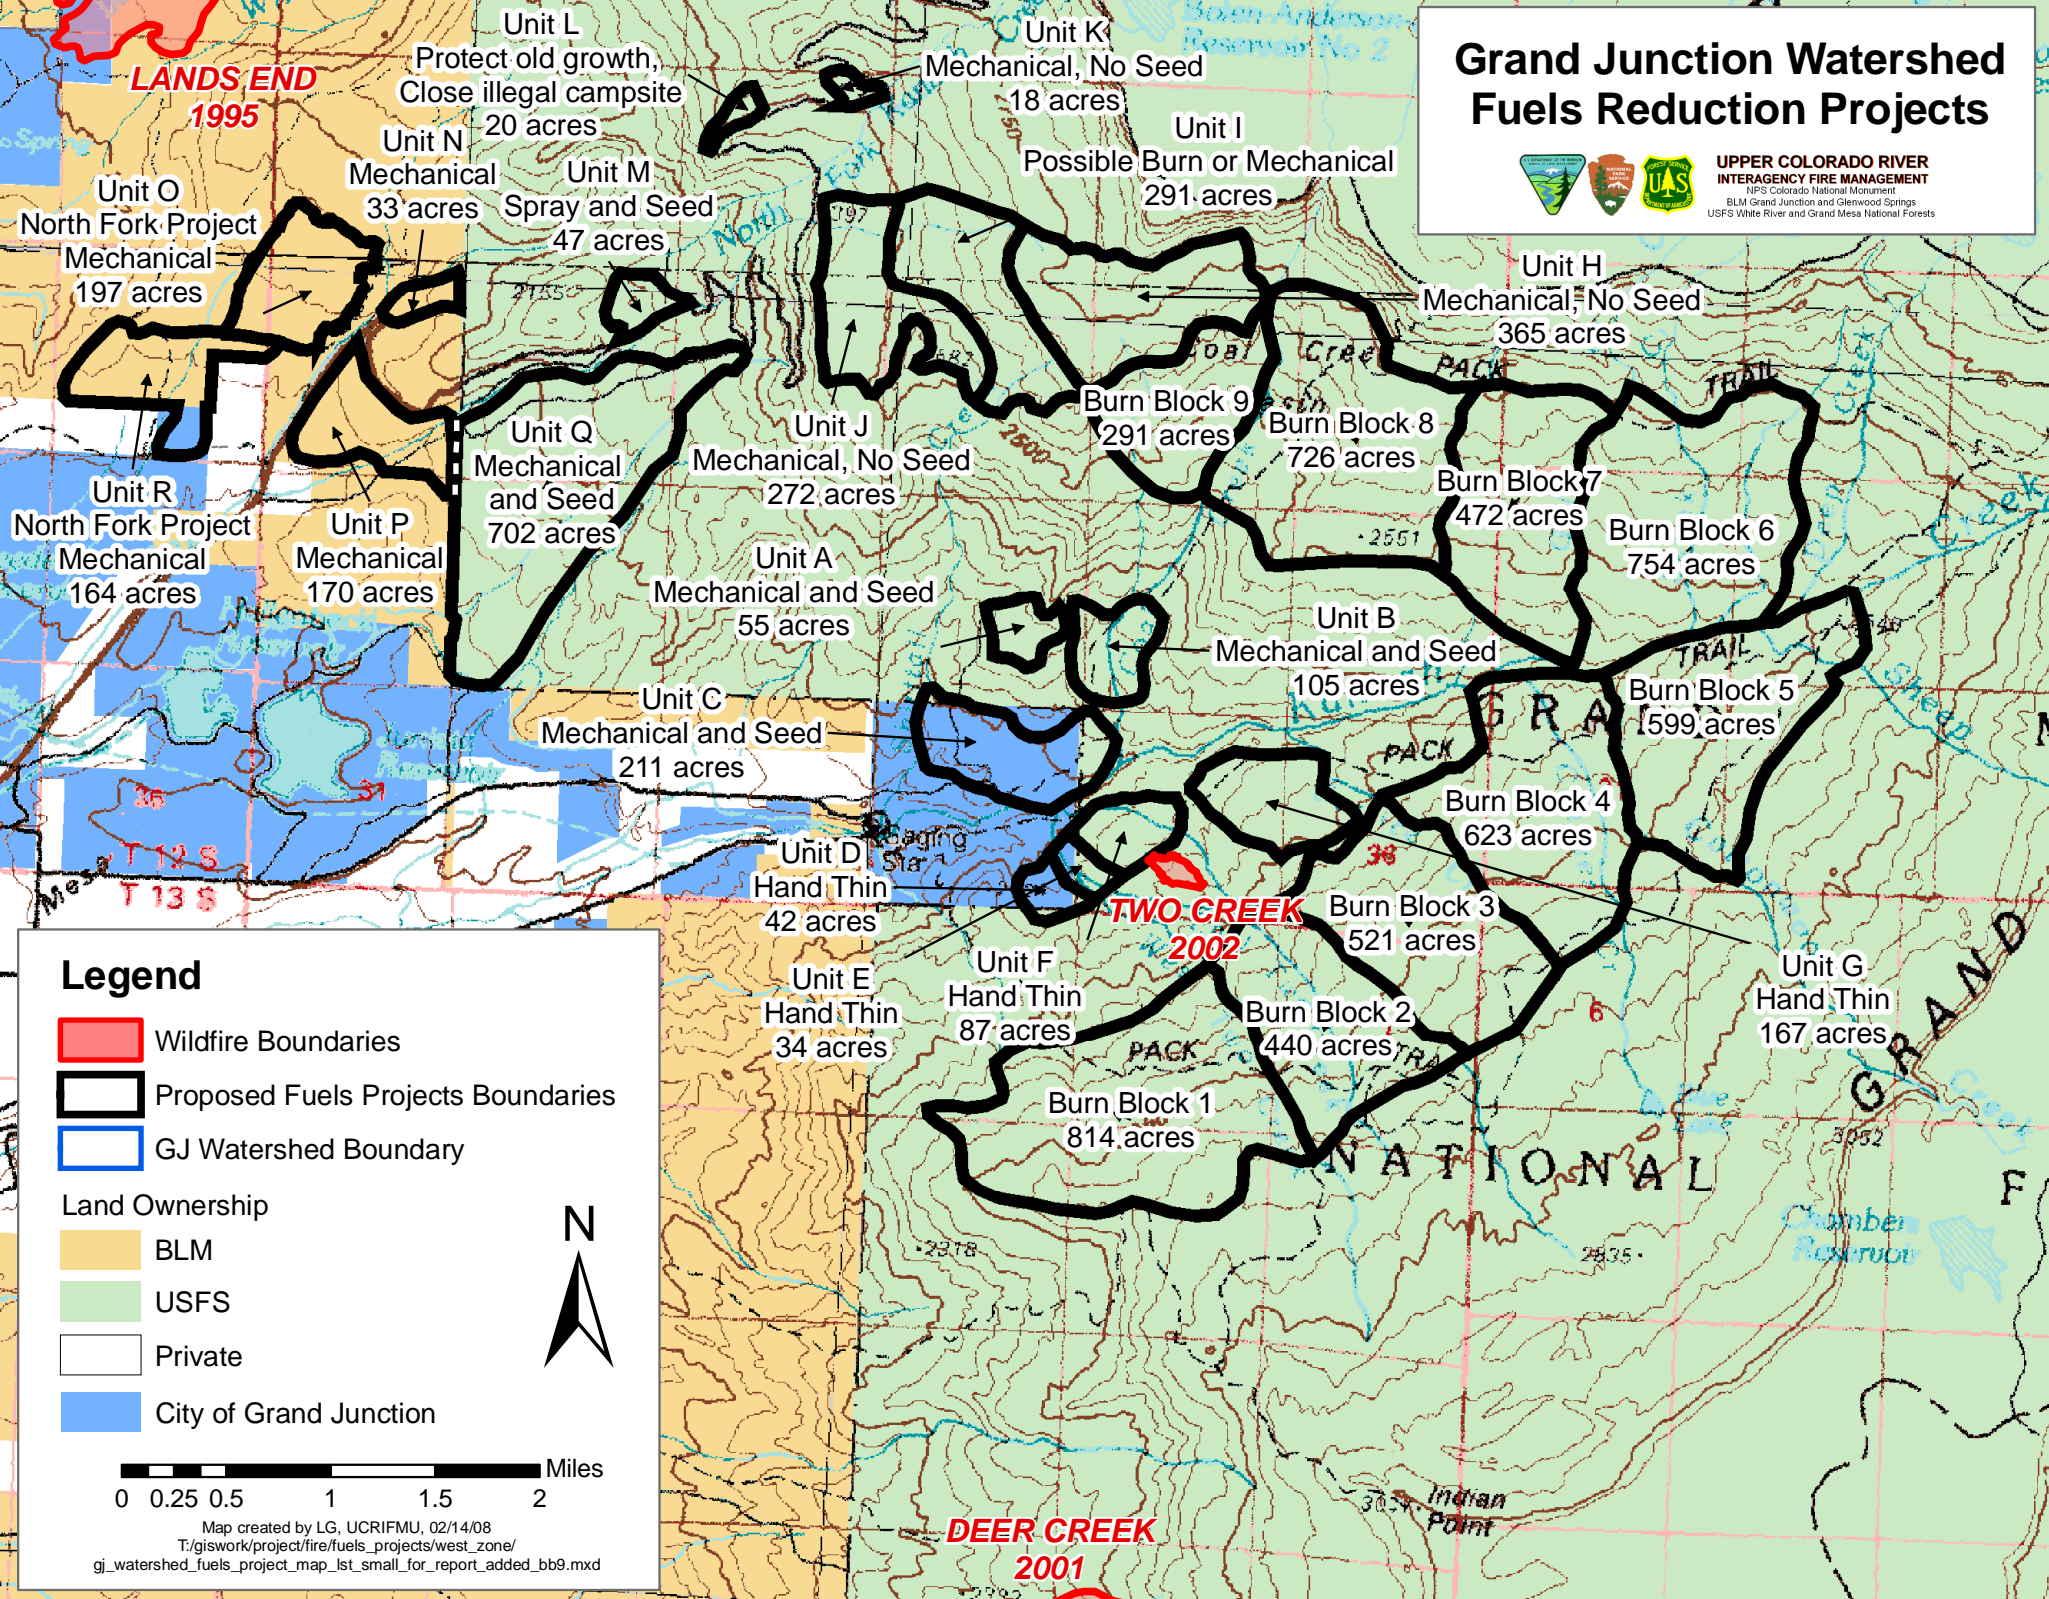

Grand Junction Watershed Fuels Reduction Projects

Legend

1. Wildfire Boundaries
   - Proposed Fuels Projects Boundaries
   - GJ Watershed Boundary
2. Land Ownership
3. BLM
   - USFS
   - Private
   - City of Grand Junction

Map created by LG, UCRIFMU, 02/14/08
T:\giswork\project\fire\fuels_projects\west_zone\gj_watershed_fuels_project_map_lst_small_for_report_added_bb9.mxd