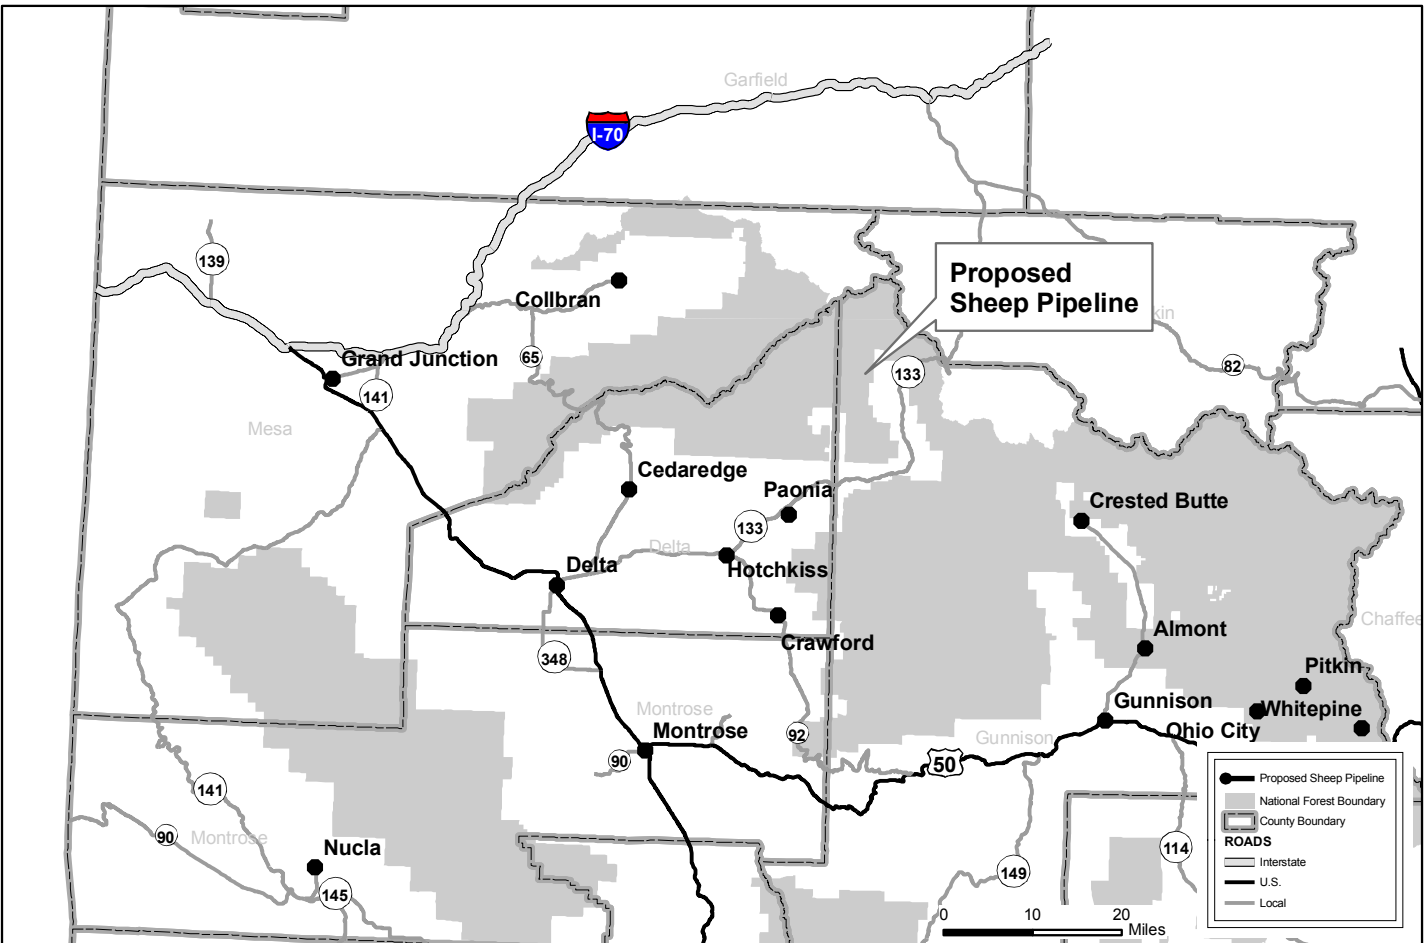

Sheep Pipeline - Vicinity

Figure 1
 Bull Mountain Quadrangle
 UTM Nad 83, Zone13
 created by: cobrien 3/29/2007