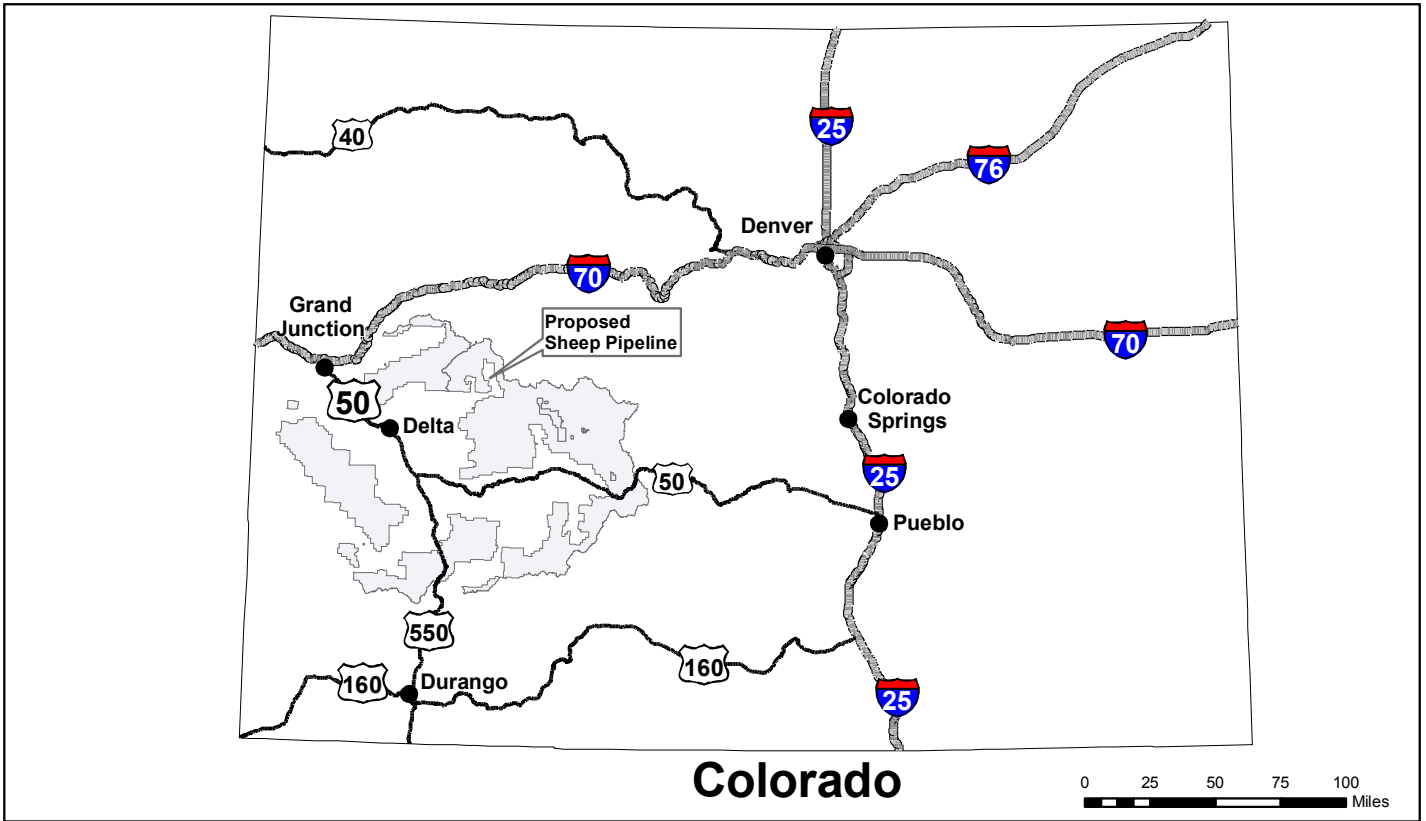

Sheep Pipeline - Vicinity

Figure 1
 Bull Mountain Quadrangle
 UTM Nad 83, Zone13
 created by: cobrien 3/29/2007