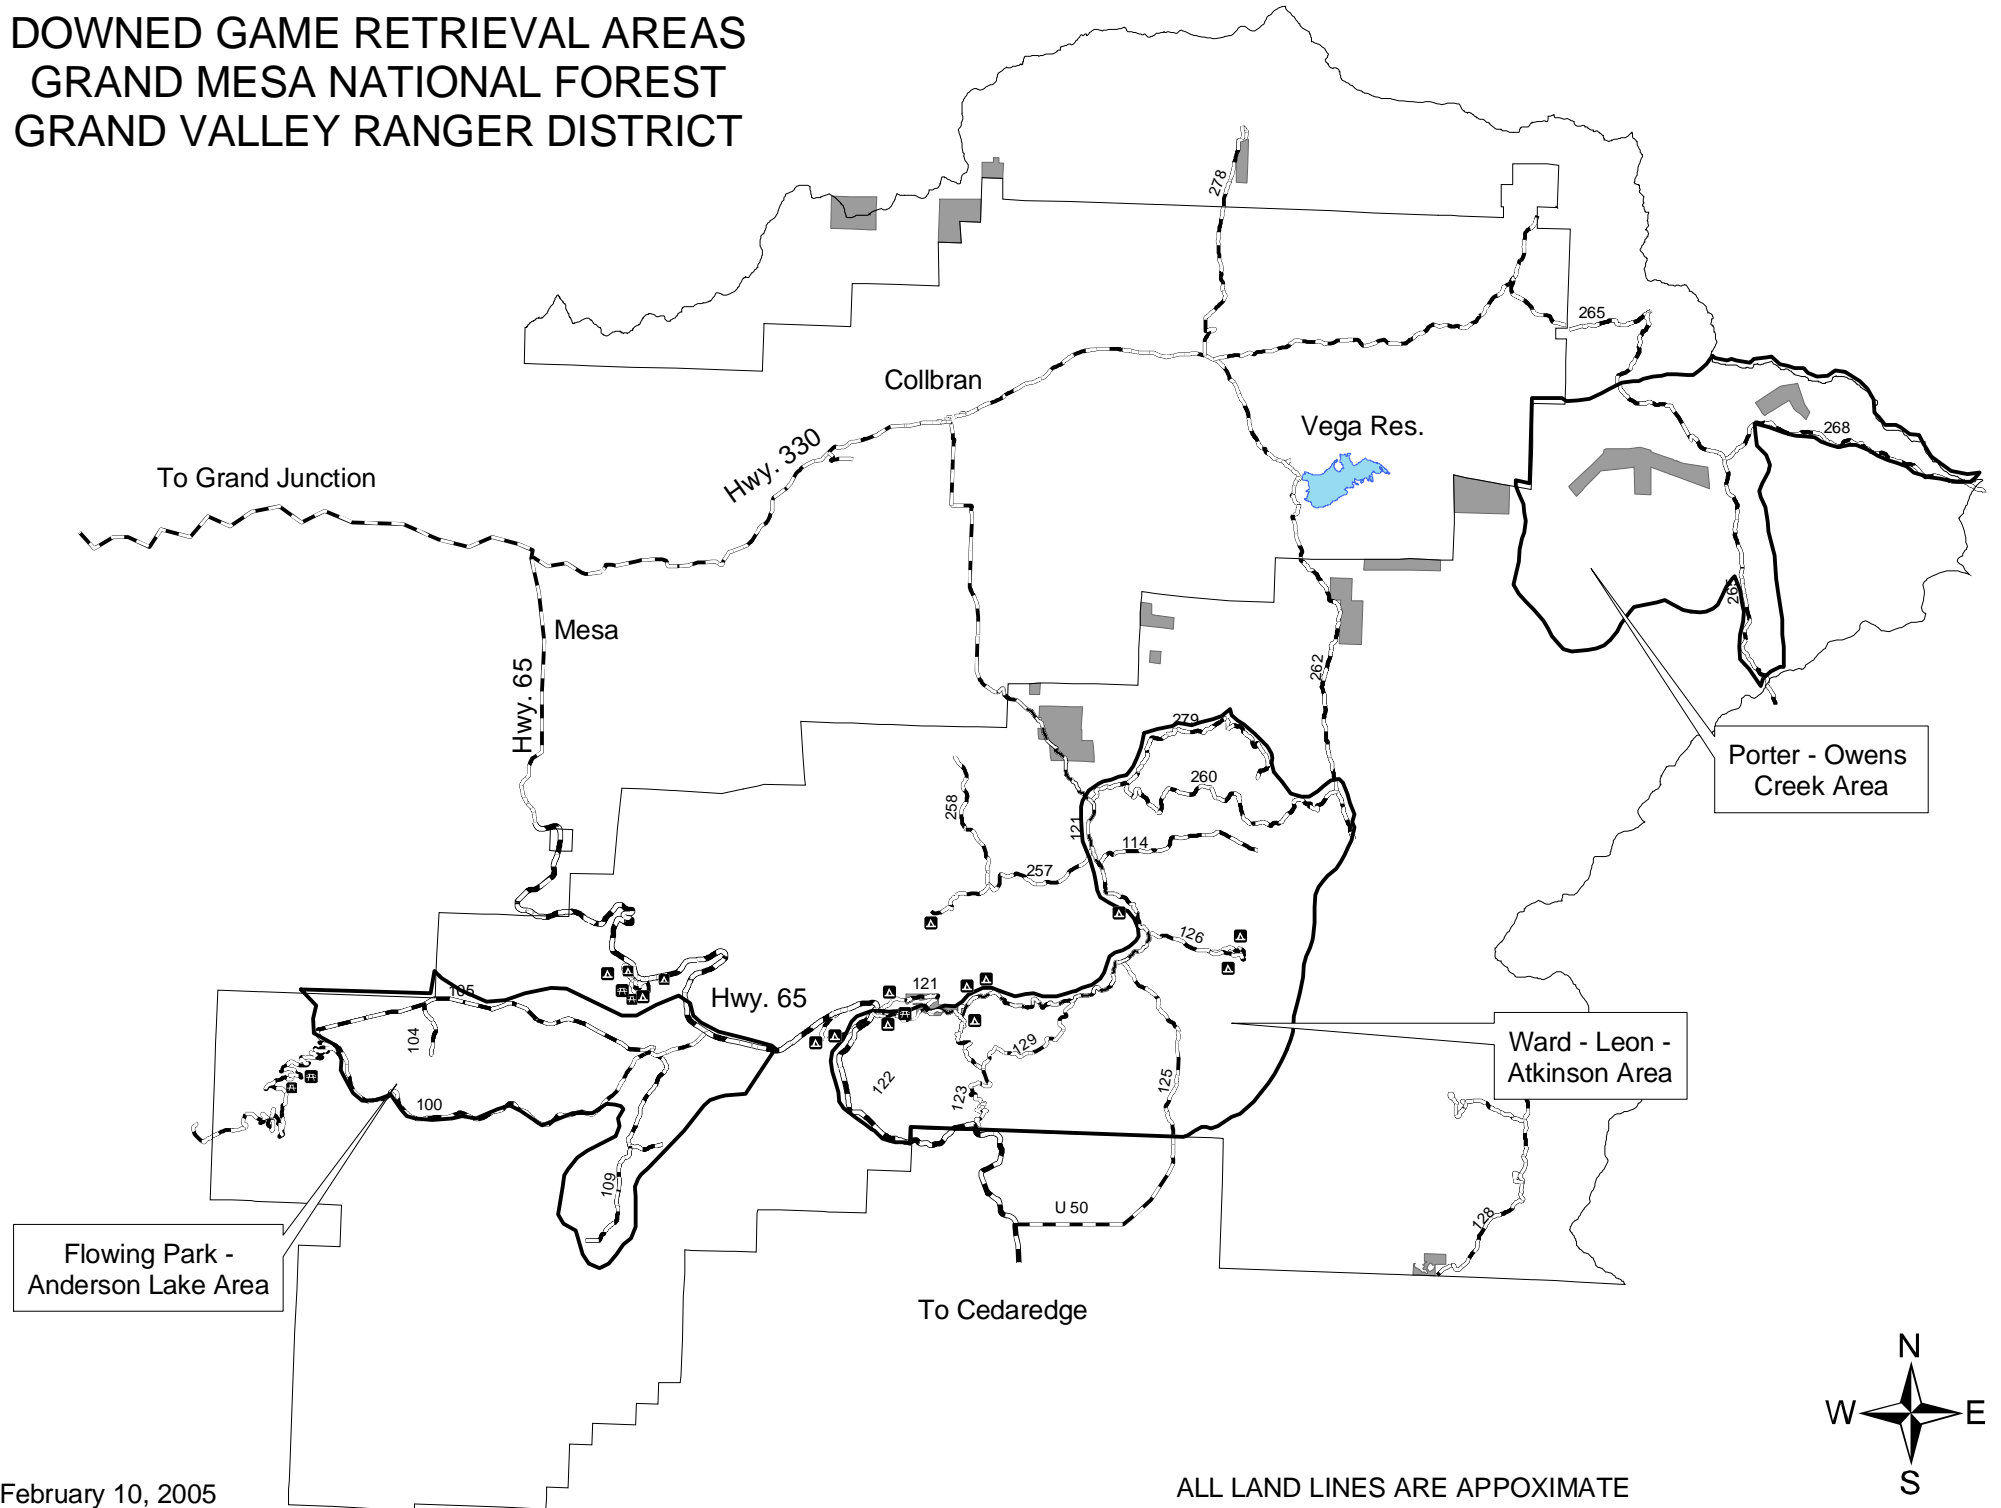

DOWNED GAME RETRIEVAL AREAS
GRAND MESA NATIONAL FOREST
GRAND VALLEY RANGER DISTRICT

February 10, 2005

ALL LAND LINES ARE APPROXIMATE