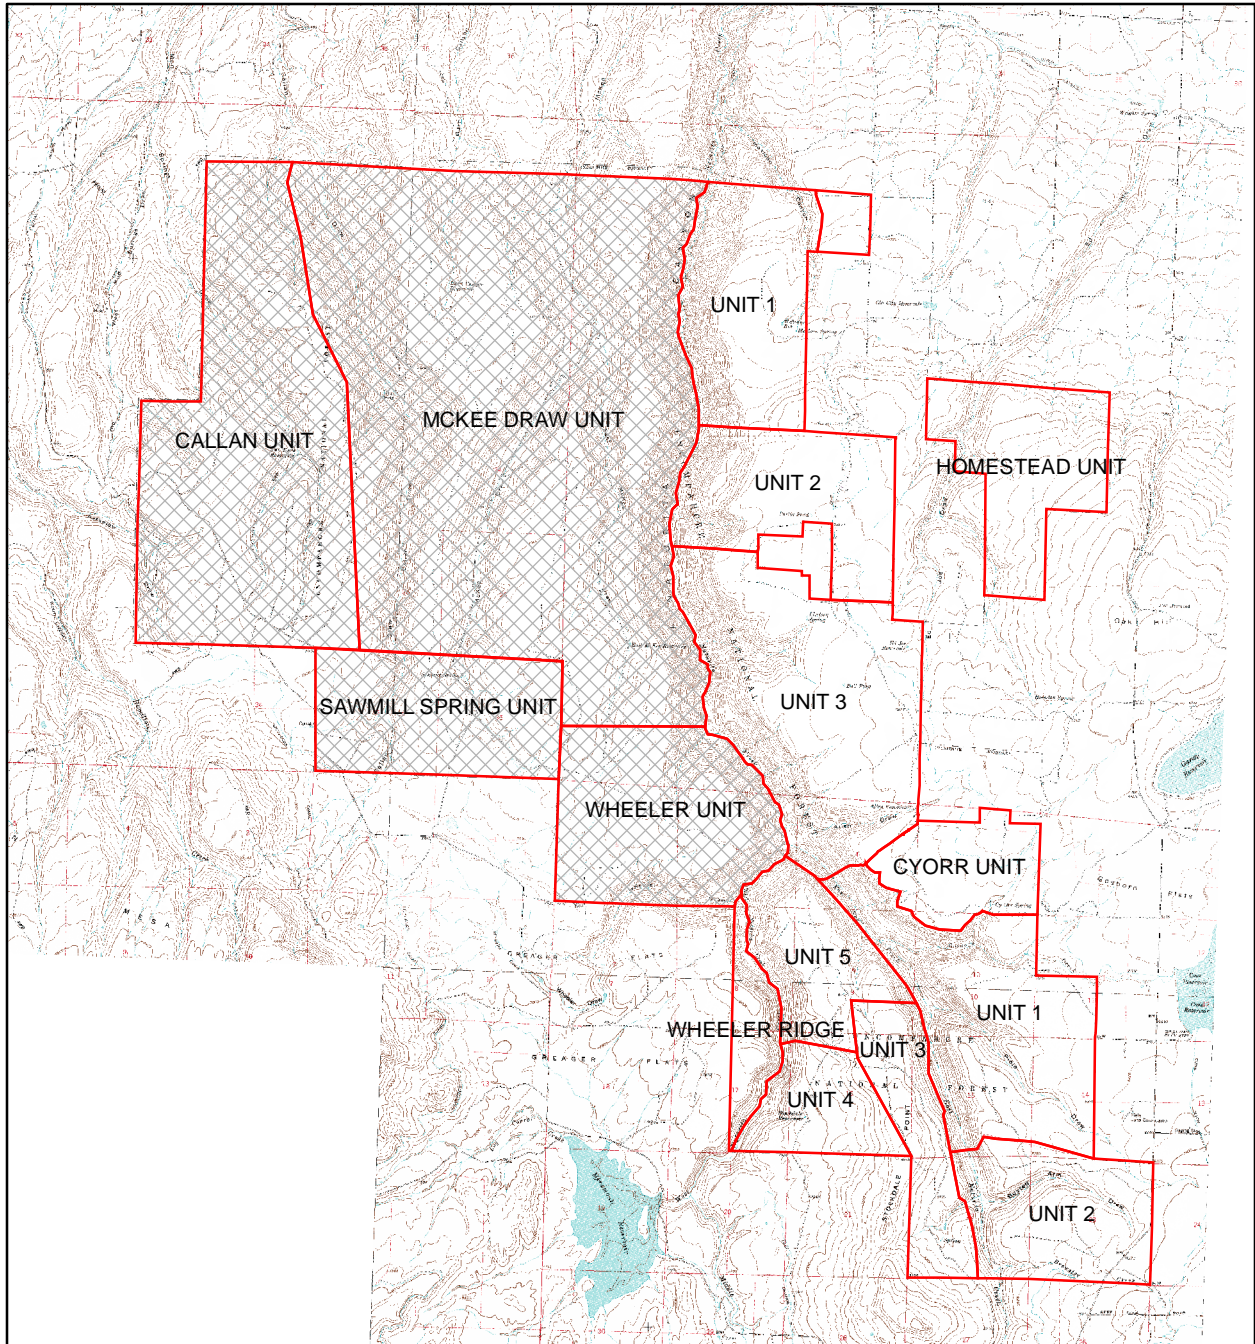

Big Game Winter Range

Legend

- Analysis Area
- Big Game Winter Range